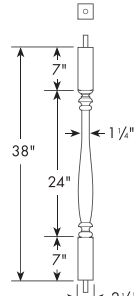

6" Balustrade System
Baluster - Ashley(AY)

BAL2X10AY

BAL3X15AY

BAL3X20AY

BAL3X24AY

BAL3X28AY

BAL3X32AY

BAL3X36AY

BAL3X38AY

Part Number

Maximum Center-to-Center Distance To Meet 4" Rule.
(See Page 2 BL For Details)

BAL2X10AY

5 7/8"

Ideal for Porch Spandrel application.

BAL3X15AY

5 11/16"

NEW BAL3X20AY

5 3/8"

BAL3X24AY

5 7/16"

BAL3X28AY

5 5/16"

BAL3X32AY

5 5/16"

BAL3X36AY

5 3/16"

BAL3X38AY

5 3/16"