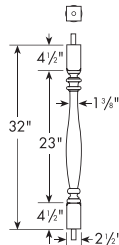

6" Balustrade System
Baluster - Ashley(AY)

BAL2X10AY

BAL3X15AY

BAL3X20AY

BAL3X24AY

BAL3X28AY

BAL3X32AY

BAL3X36AY

BAL3X38AY

Part Number

Maximum Center-to-Center Distance To Meet 4" Rule.
(See Page 2 BL For Details)

BAL2X10AY

5 7/8"

Ideal for Porch Spandrel application.

BAL3X15AY

5 11/16"

NEW BAL3X20AY

5 3/8"

BAL3X24AY

5 7/16"

BAL3X28AY

5 5/16"

BAL3X32AY

5 5/16"

BAL3X36AY

5 3/16"

BAL3X38AY

5 3/16"