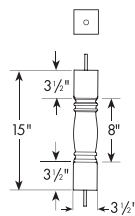

6" Balustrade System
Baluster - Ashley(AY)

BAL2X10AY

BAL3X15AY

BAL3X20AY

BAL3X24AY

BAL3X28AY

BAL3X32AY

BAL3X36AY

BAL3X38AY

Part Number

Maximum Center-to-Center Distance To Meet 4" Rule.
(See Page 2 BL For Details)

BAL2X10AY

5 7/8"

Ideal for Porch Spandrel application.

BAL3X15AY

5 11/16"

NEW BAL3X20AY

5 3/8"

BAL3X24AY

5 7/16"

BAL3X28AY

5 5/16"

BAL3X32AY

5 5/16"

BAL3X36AY

5 3/16"

BAL3X38AY

5 3/16"