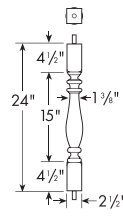

6" Balustrade System
Baluster - Ashley(AY)

BAL2X10AY

BAL3X15AY

BAL3X20AY

BAL3X24AY

BAL3X28AY

BAL3X32AY

BAL3X36AY

BAL3X38AY

Part Number

Maximum Center-to-Center Distance To Meet 4" Rule.
(See Page 2 BL For Details)

BAL2X10AY

5 7/8"

Ideal for Porch Spandrel application.

BAL3X15AY

5 11/16"

NEW BAL3X20AY

5 3/8"

BAL3X24AY

5 7/16"

BAL3X28AY

5 5/16"

BAL3X32AY

5 5/16"

BAL3X36AY

5 3/16"

BAL3X38AY

5 3/16"