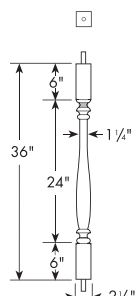

6" Balustrade System
Baluster - Ashley(AY)

BAL2X10AY

BAL3X15AY

BAL3X20AY

BAL3X24AY

BAL3X28AY

BAL3X32AY

BAL3X36AY

BAL3X38AY

Part Number

Maximum Center-to-Center Distance To Meet 4" Rule.
(See Page 2 BL For Details)

BAL2X10AY

5 7/8"

Ideal for Porch Spandrel application.

BAL3X15AY

5 11/16"

NEW BAL3X20AY

5 3/8"

BAL3X24AY

5 7/16"

BAL3X28AY

5 5/16"

BAL3X32AY

5 5/16"

BAL3X36AY

5 3/16"

BAL3X38AY

5 3/16"