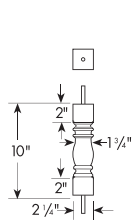

6" Balustrade System
Baluster - Ashley(AY)

BAL2X10AY

BAL3X15AY

BAL3X20AY

BAL3X24AY

BAL3X28AY

BAL3X32AY

BAL3X36AY

BAL3X38AY

Part Number

Maximum Center-to-Center Distance To Meet 4" Rule.
(See Page 2 BL For Details)

BAL2X10AY

5 7/8"

Ideal for Porch Spandrel application.

BAL3X15AY

5 11/16"

NEW BAL3X20AY

5 3/8"

BAL3X24AY

5 7/16"

BAL3X28AY

5 5/16"

BAL3X32AY

5 5/16"

BAL3X36AY

5 3/16"

BAL3X38AY

5 3/16"