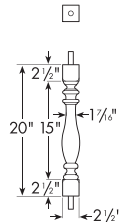

6" Balustrade System
Baluster - Ashley(AY)

BAL2X10AY

BAL3X15AY

BAL3X20AY

BAL3X24AY

BAL3X28AY

BAL3X32AY

BAL3X36AY

BAL3X38AY

Part Number

Maximum Center-to-Center Distance To Meet 4" Rule.
(See Page 2 BL For Details)

BAL2X10AY

5 7/8"

Ideal for Porch Spandrel application.

BAL3X15AY

5 11/16"

NEW BAL3X20AY

5 3/8"

BAL3X24AY

5 7/16"

BAL3X28AY

5 5/16"

BAL3X32AY

5 5/16"

BAL3X36AY

5 3/16"

BAL3X38AY

5 3/16"