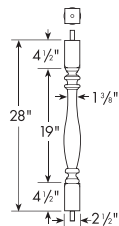

6" Balustrade System
Baluster - Ashley(AY)

BAL2X10AY

BAL3X15AY

BAL3X20AY

BAL3X24AY

BAL3X28AY

BAL3X32AY

BAL3X36AY

BAL3X38AY

Part Number

Maximum Center-to-Center Distance To Meet 4" Rule.
(See Page 2 BL For Details)

BAL2X10AY

5 7/8"

Ideal for Porch Spandrel application.

BAL3X15AY

5 11/16"

NEW BAL3X20AY

5 3/8"

BAL3X24AY

5 7/16"

BAL3X28AY

5 5/16"

BAL3X32AY

5 5/16"

BAL3X36AY

5 3/16"

BAL3X38AY

5 3/16"