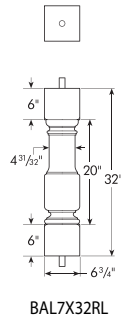

12" Balustrade System
Baluster - Rosedale(RL) (continued)

NEW

12" Balustrade System
Baluster - Claremont(CL)

12" Balustrade System
Baluster - Jillian (JI)

NEW

*Cannot be used for stair applications.

*Cannot be used for stair applications.

12" Balustrade System
Baluster - Trinity(TY)

Part Number

Maximum Center-to-Center Distance To Meet 4" Rule.
(See Page 2 BL For Details)

BAL5X29TY

6 7/16"

NEW

12" Balustrade System
Baluster - Square(SQ)