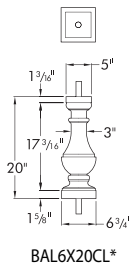

12" Balustrade System
Baluster - Rosedale(RL) (continued)

NEW

12" Balustrade System
Baluster - Claremont(CL)

12" Balustrade System
Baluster - Jillian (JI)

NEW

*Cannot be used for stair applications.

*Cannot be used for stair applications.

12" Balustrade System
Baluster - Trinity(TY)

Part Number

Maximum Center-to-Center Distance To Meet 4" Rule.
(See Page 2 BL For Details)

BAL5X29TY

6 7/16"

NEW

12" Balustrade System
Baluster - Square(SQ)