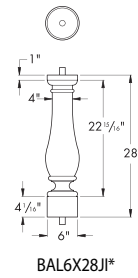

12" Balustrade System
Baluster - Rosedale(RL) (continued)

NEW

12" Balustrade System
Baluster - Claremont(CL)

12" Balustrade System
Baluster - Jillian (JI)

NEW

*Cannot be used for stair applications.

*Cannot be used for stair applications.

12" Balustrade System
Baluster - Trinity(TY)

Part Number

Maximum Center-to-Center Distance To Meet 4" Rule.
(See Page 2 BL For Details)

BAL5X29TY

6 7/16"

NEW

12" Balustrade System
Baluster - Square(SQ)