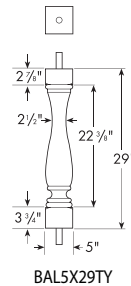

12" Balustrade System
Baluster - Rosedale(RL) (continued)

NEW

12" Balustrade System
Baluster - Claremont(CL)

12" Balustrade System
Baluster - Jillian (JI)

NEW

*Cannot be used for stair applications.

*Cannot be used for stair applications.

12" Balustrade System
Baluster - Trinity(TY)

Part Number

Maximum Center-to-Center Distance To Meet 4" Rule.
(See Page 2 BL For Details)

BAL5X29TY

6 7/16"

NEW

12" Balustrade System
Baluster - Square(SQ)