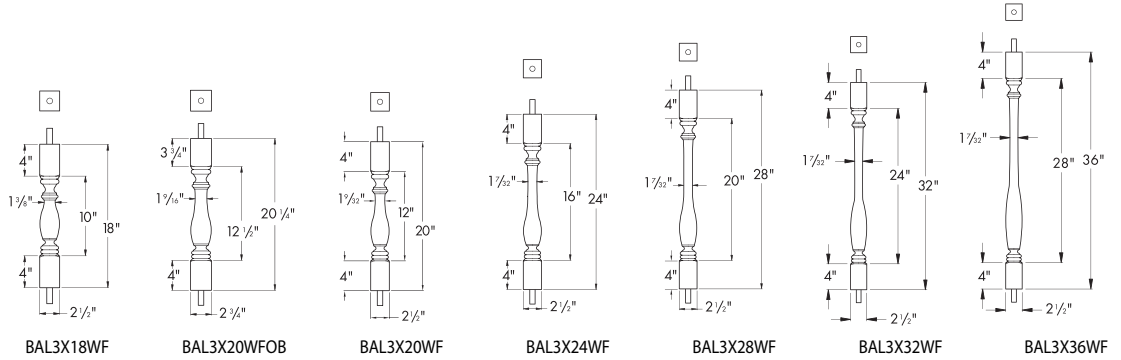

6" Balustrade System  
Baluster - Piedmont (PM)

6" Balustrade System  
Baluster - Woodruff (WF)

Part Number      Maximum Center-to-Center Distance To Meet 4" Rule.  
(See Page 2 BL For Details)

|                      |         |
|----------------------|---------|
| <b>NEW</b> BAL3X18WF | 5 9/16" |
| BAL3X20WFOB          | 5 1/2"  |
| <b>NEW</b> BAL3X20WF | 5 7/32" |
| <b>NEW</b> BAL3X24WF | 5 3/16" |
| <b>NEW</b> BAL3X28WF | 5 3/16" |
| <b>NEW</b> BAL3X32WF | 5 3/16" |
| <b>NEW</b> BAL3X36WF | 5 1/8"  |