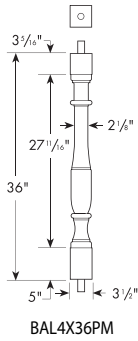

6" Balustrade System  
Baluster - Piedmont (PM)

6" Balustrade System  
Baluster - Woodruff (WF)

Part Number      Maximum Center-to-Center Distance To Meet 4" Rule.  
(See Page 2 BL For Details)

|                      |         |
|----------------------|---------|
| <b>NEW</b> BAL3X18WF | 5 9/16" |
| BAL3X20WFOB          | 5 1/2"  |
| <b>NEW</b> BAL3X20WF | 5 7/32" |
| <b>NEW</b> BAL3X24WF | 5 3/16" |
| <b>NEW</b> BAL3X28WF | 5 3/16" |
| <b>NEW</b> BAL3X32WF | 5 3/16" |
| <b>NEW</b> BAL3X36WF | 5 1/8"  |