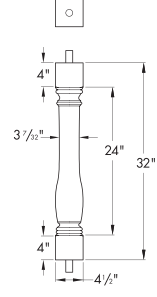

7" Balustrade System
Baluster - Trinity(TY)

Part Number

Maximum Center-to-Center Distance To Meet 4" Rule.
(See Page 2 BL For Details)

BAL5X29TY

6 7/16"

7" Balustrade System
Baluster - Woodruff(WF)

NEW BAL5X20WF

7 3/16"

NEW

NEW BAL5X28WF

7 3/16"

NEW