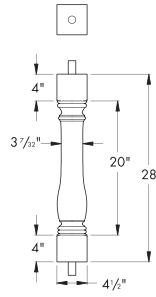

7" Balustrade System
Baluster - Trinity(TY)

Part Number

Maximum Center-to-Center Distance To Meet 4" Rule.
(See Page 2 BL For Details)

BAL5X29TY

6 7/16"

7" Balustrade System
Baluster - Woodruff(WF)

NEW BAL5X20WF

7 3/16"

NEW

NEW BAL5X28WF

7 3/16"

NEW