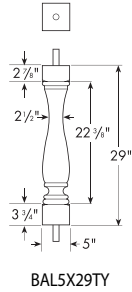

7" Balustrade System
Baluster - Trinity(TY)

Part Number

Maximum Center-to-Center Distance To Meet 4" Rule.
(See Page 2 BL For Details)

BAL5X29TY

6 7/16"

7" Balustrade System
Baluster - Woodruff(WF)

NEW BAL5X20WF

7 3/16"

NEW

NEW BAL5X28WF

7 3/16"

NEW