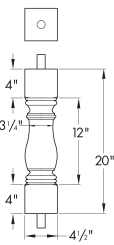

7" Balustrade System
Baluster - Trinity(TY)

Part Number

Maximum Center-to-Center Distance To Meet 4" Rule.
(See Page 2 BL For Details)

BAL5X29TY

6 7/16"

7" Balustrade System
Baluster - Woodruff(WF)

NEW BAL5X20WF

7 3/16"

NEW

NEW BAL5X28WF

7 3/16"

NEW