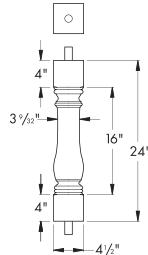

7" Balustrade System
Baluster - Trinity(TY)

Part Number

Maximum Center-to-Center Distance To Meet 4" Rule.
(See Page 2 BL For Details)

BAL5X29TY

6 7/16"

7" Balustrade System
Baluster - Woodruff(WF)

NEW BAL5X20WF

7 3/16"

NEW

NEW BAL5X28WF

7 3/16"

NEW