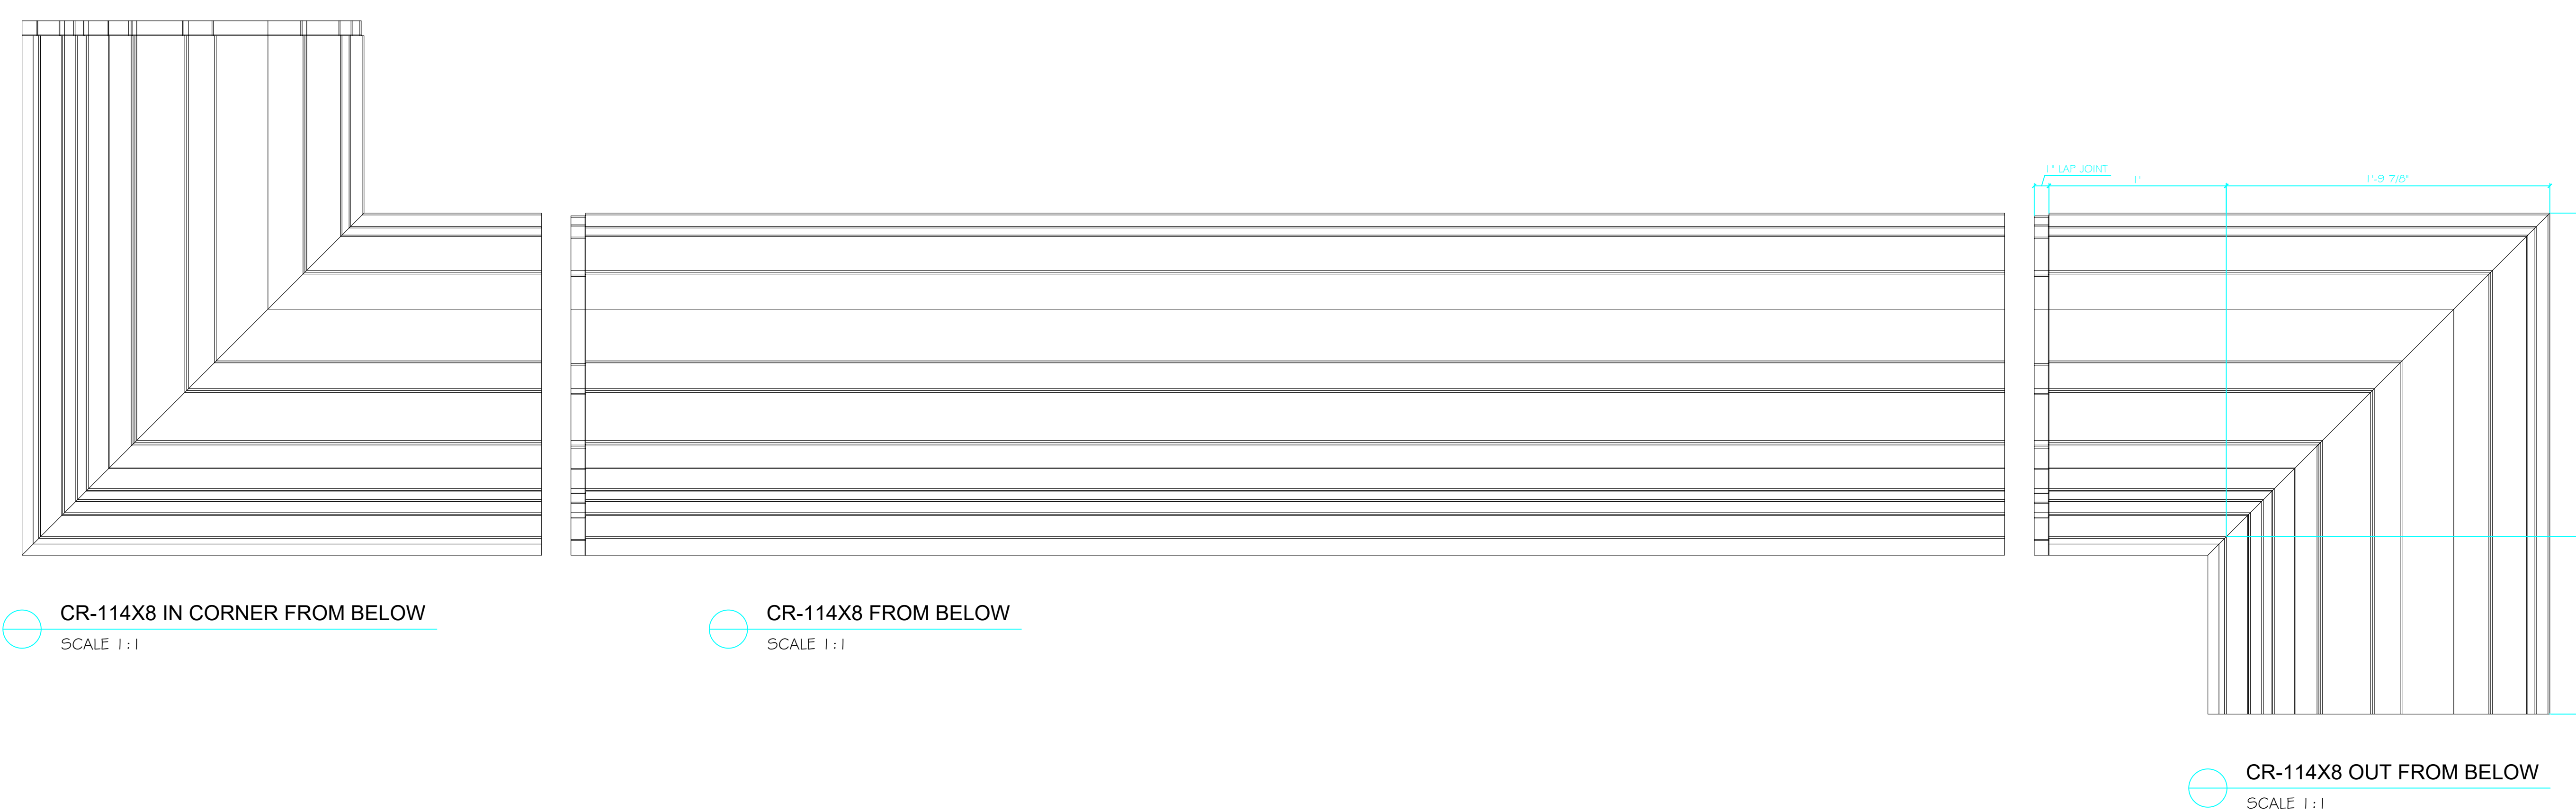

CR-114x8 Manufactured by: Architectural Augmentations, LLC

B LAP JOINT DETAIL
1 FULL SCALE