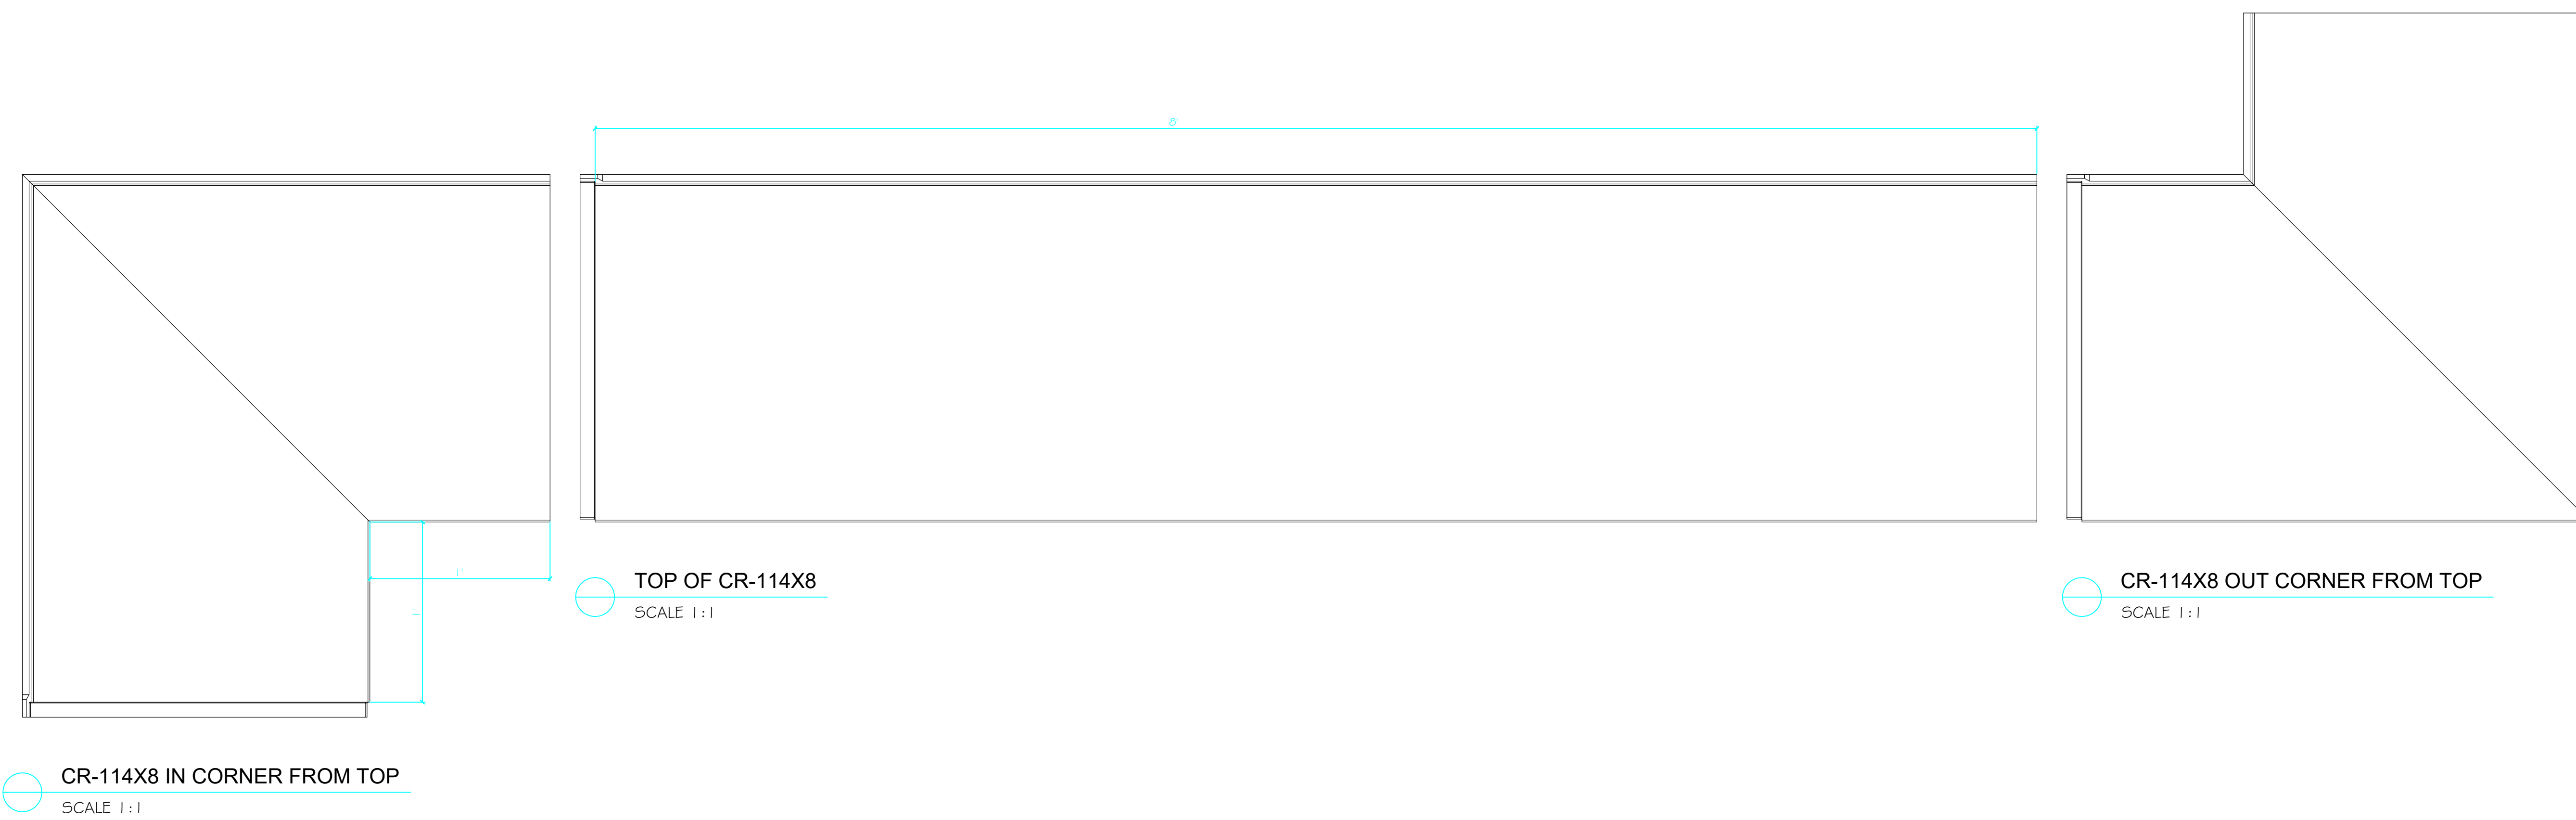

CR-114x8 Manufactured by: Architectural Augmentations, LLC

B LAP JOINT DETAIL
1 FULL SCALE