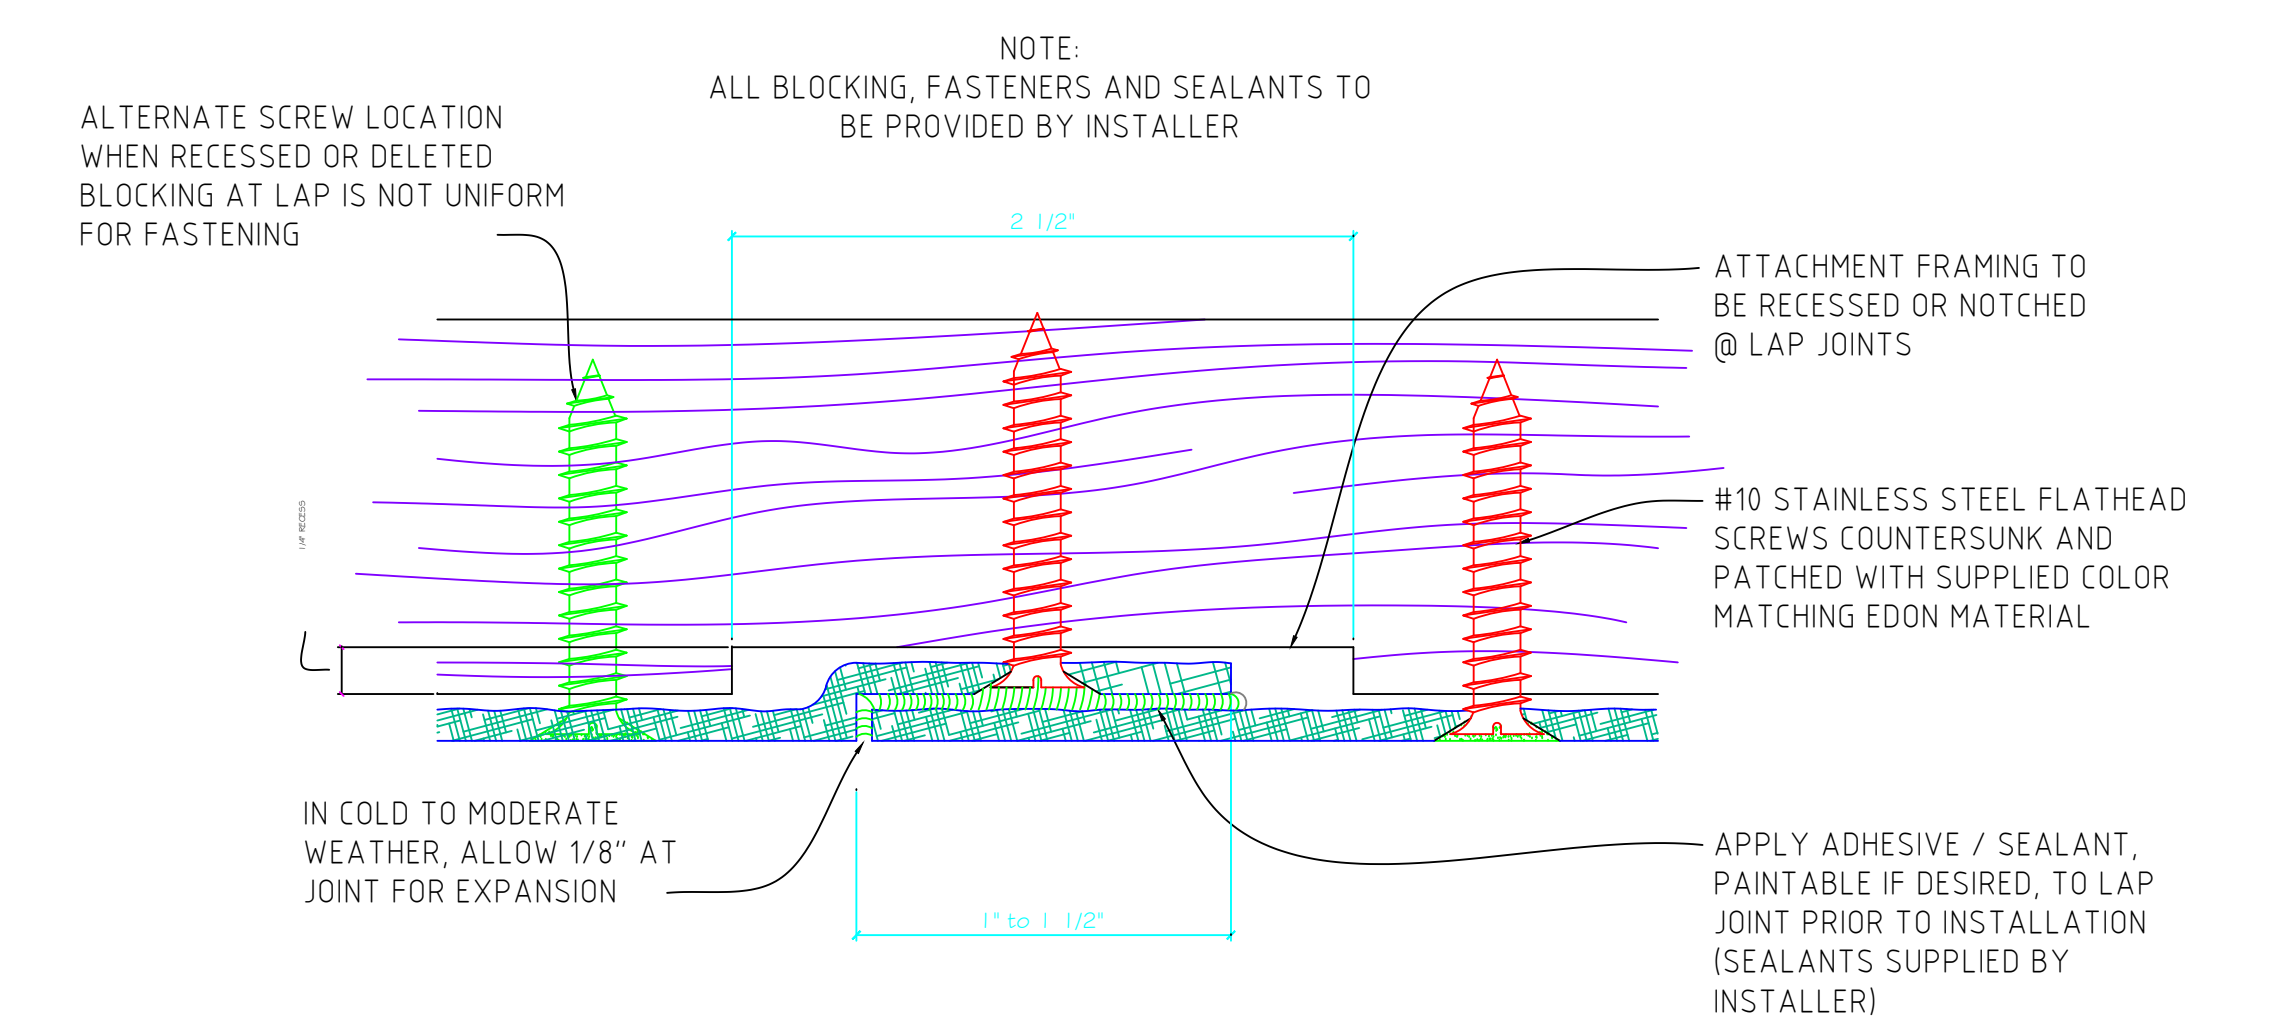

CR-114x8 Manufactured by: Architectural Augmentations, LLC

B LAP JOINT DETAIL
1 FULL SCALE