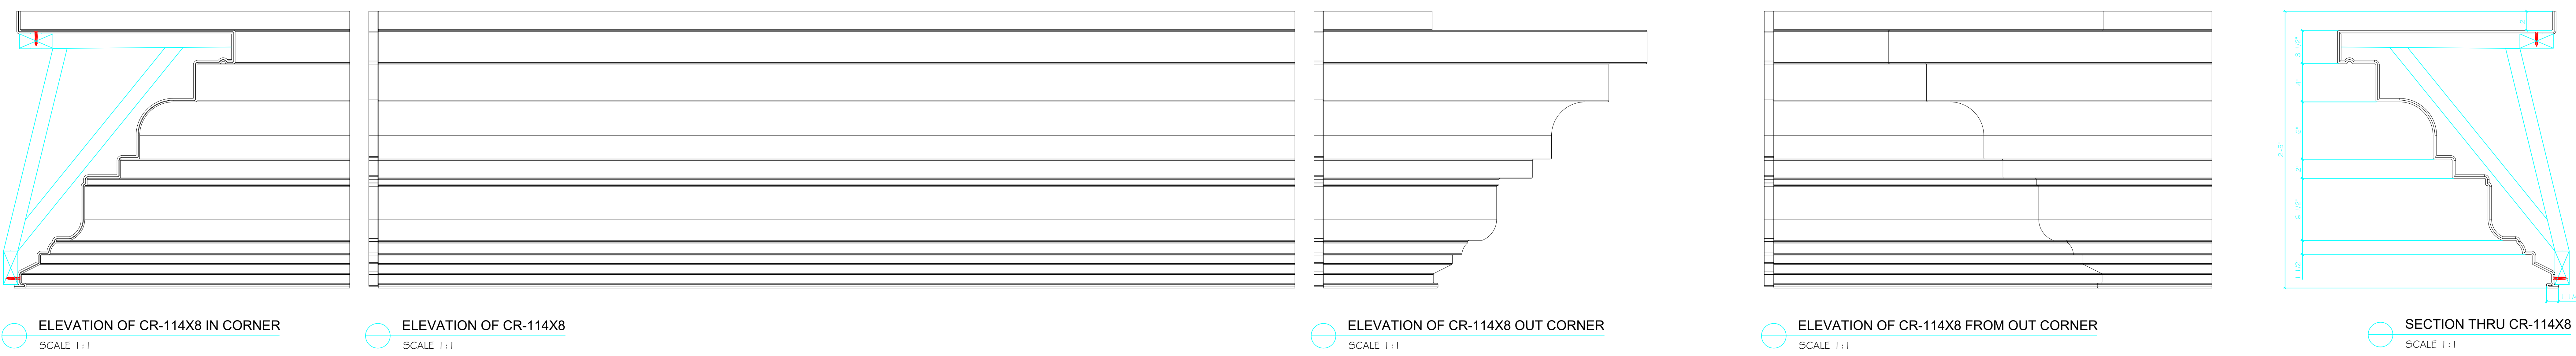

CR-114x8 Manufactured by: Architectural Augmentations, LLC

B LAP JOINT DETAIL
1 FULL SCALE