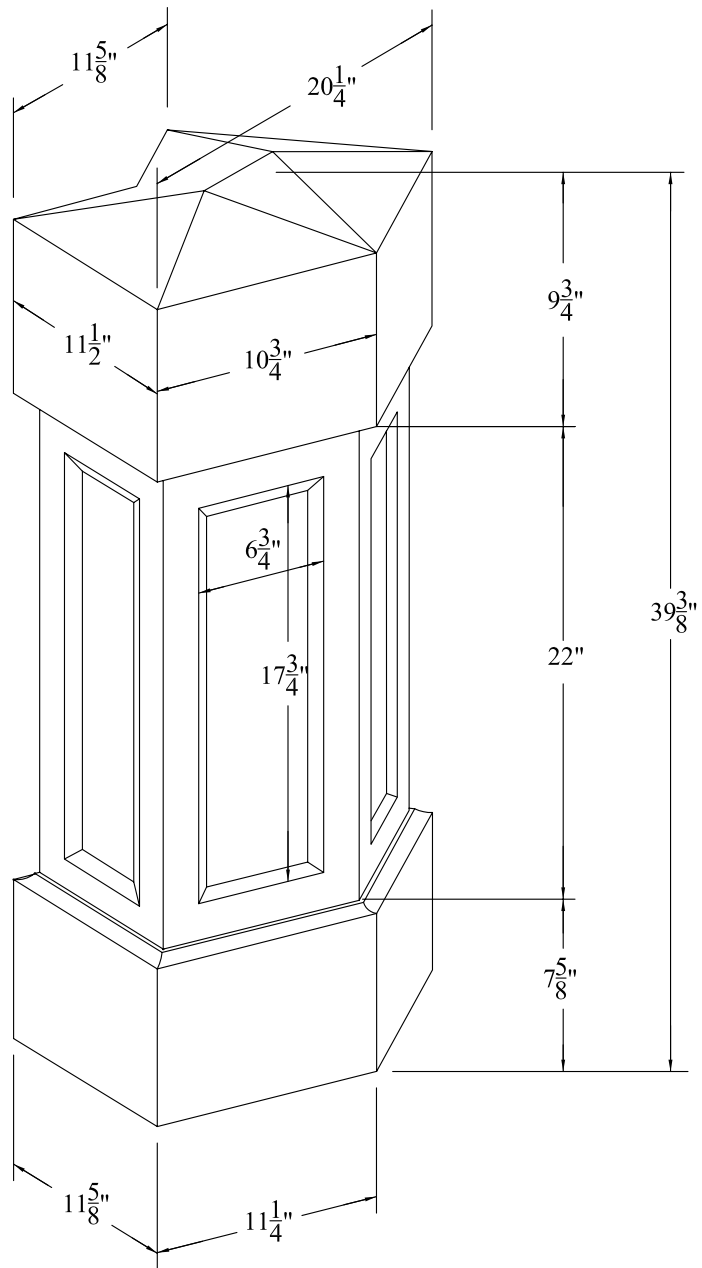

45° RESIDENTIAL POST WITH PEAKED CAP
Not To Scale

Product: paneled newel posts (square)
Style: 45° Residential Post With Peaked Cap
Item #: NPP45

Recommended Balusters:
All Residential Systems