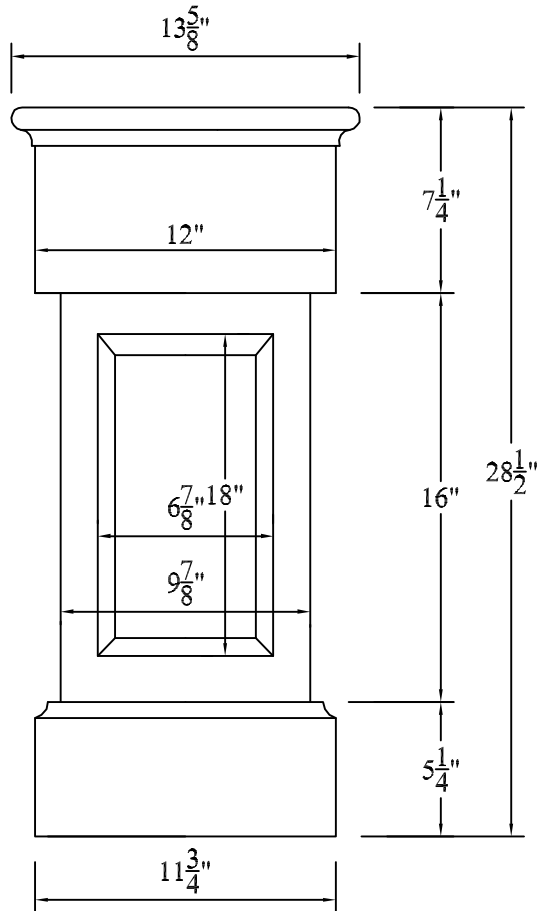

## 12" ROOFTOP POST WITH FLAT CAP (22" BALUSTER)

Not To Scale

Product: PANELED NEWEL POSTS (Square)

Style: 12" Rooftop Post With Flat Cap (22" Baluster)

Item #: NPF512

Recommended Balusters:

Cambridge 22" & Savannah 22" Rooftop