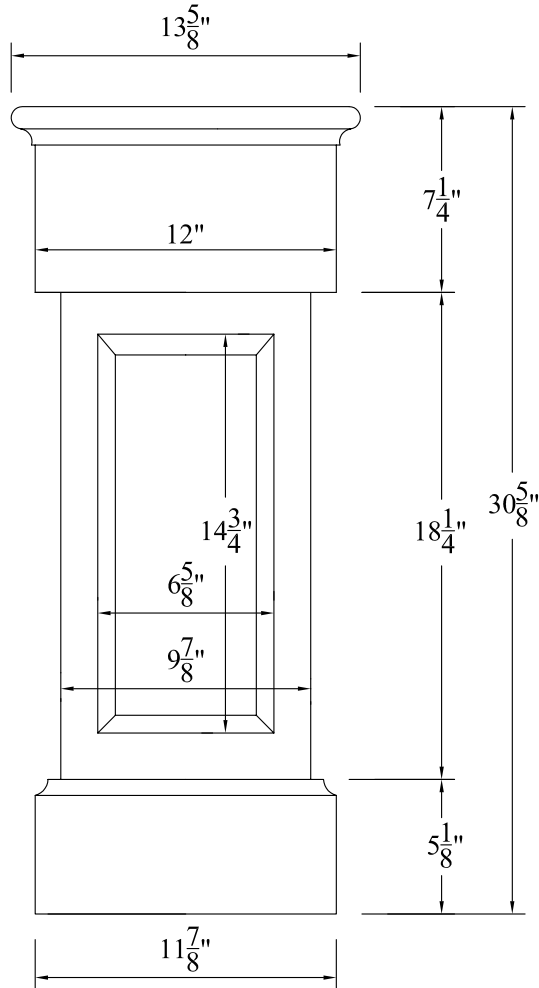

12" ROOFTOP POST WITH FLAT CAP (22" BALUSTER)

Not To Scale

Product: PANELED NEWEL POSTS (Square)

Style: 12" Rooftop Post With Flat Cap (22" Baluster)

Item #: NPF512

Recommended Balusters:

Cambridge 22" & Savannah 22" Rooftop