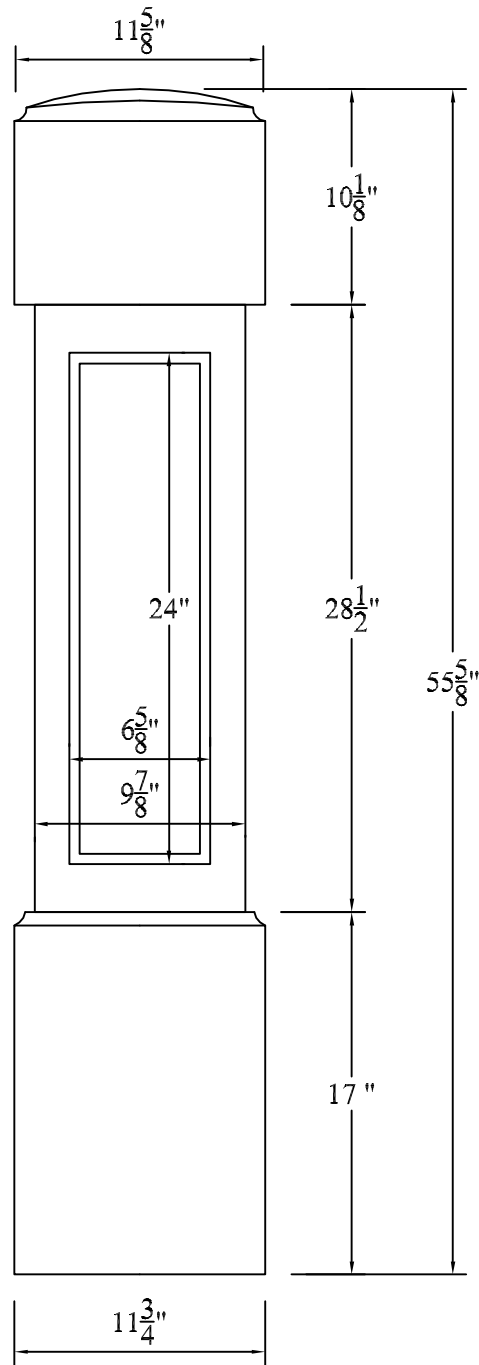

12" COMMERCIAL POST WITH ROUNDED CAP - EXTENDED/STAIR

Not To Scale

Product: PANELED NEWEL POSTS (Square)
Style: 12" Commercial Post With Rounded Cap - Extended/Stair
Item #: NPR390-X

Recommended Balusters:
Cambridge Commercial
Savannah Commercial
Montreaux Commercial