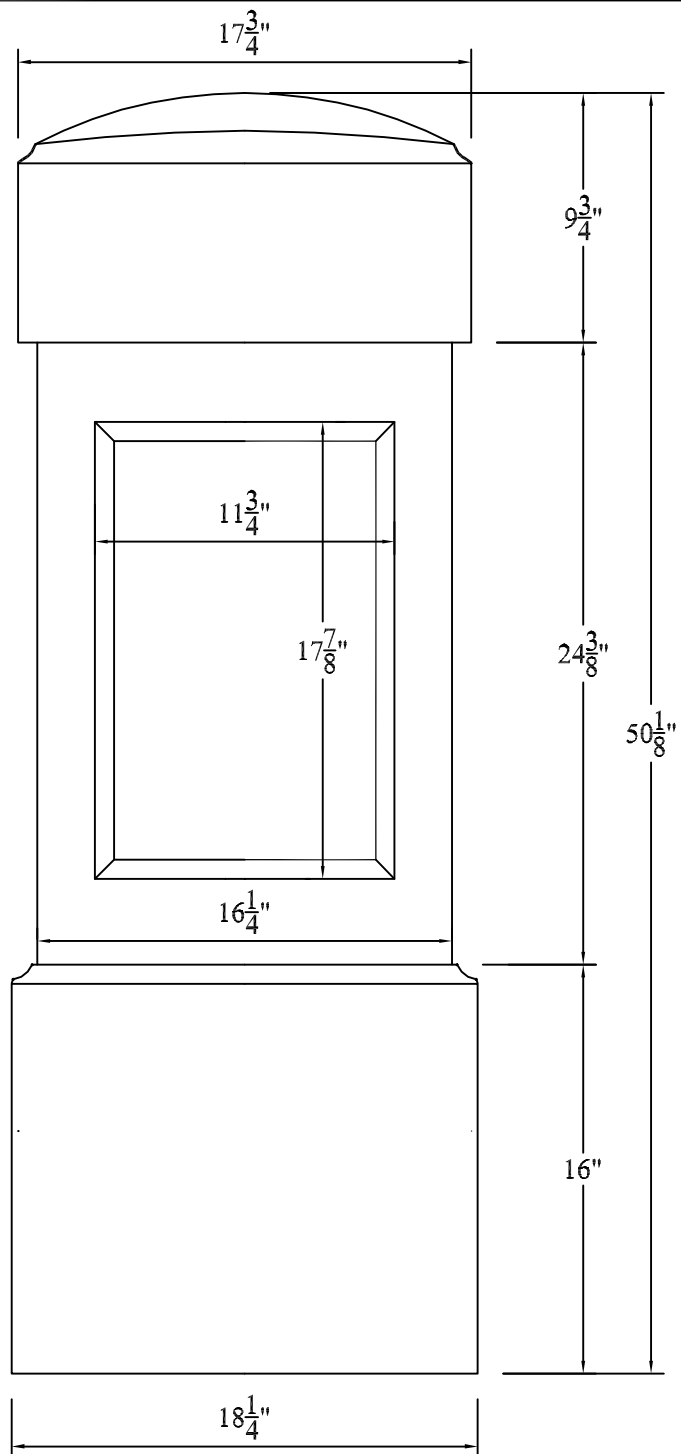

18" RESIDENTIAL POST WITH ROUNDED CAP - EXTENDED/STAIR

Not To Scale

Product: **PANELED NEWEL POSTS (Square)**
Style: **18" Residential Post With Rounded Cap - Extended/Stair**
Item #: **NPR418X**

Recommended Balusters:
**Residential, Huntington, Cambridge,
Jefferson, Montreaux**