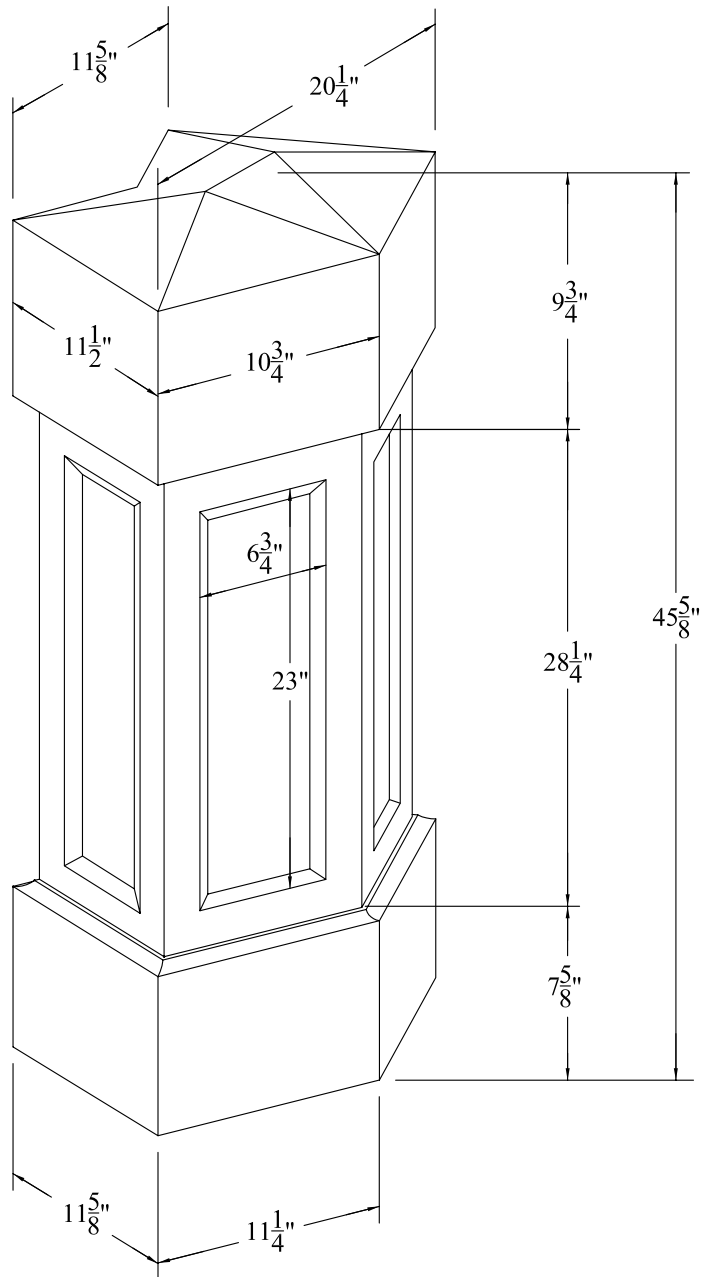

45° COMMERCIAL POST WITH PEAKED CAP

Not To Scale

Product: paneled Newel Posts (Square)
Style: 45° Commercial Post With Peaked Cap
Item #: NPP45-C

Recommended Balusters:
All Commercial Systems