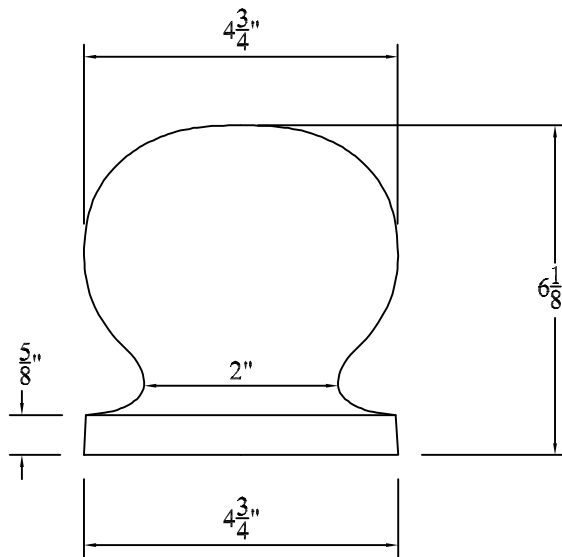

**12" ROOFTOP POST WITH ROUNDED CAP (18" BALUSTER)**

Not To Scale

Product: paneled newel posts (square)  
 Style: 12" rooftop post with rounded cap (18" baluster)  
 Item #: NPR526

Recommended balusters:  
 Cambridge 18" rooftop

5" BALL TOP  
Not To Scale

Product: BALL TOP

Item #: BT-05

Recommended Newel Posts:  
6" Flat Newel Posts

7" BALL TOP  
Not To Scale

Product: BALL TOP

Item #: BT-07

Recommended Newel Posts:  
10" Flat Newel Posts