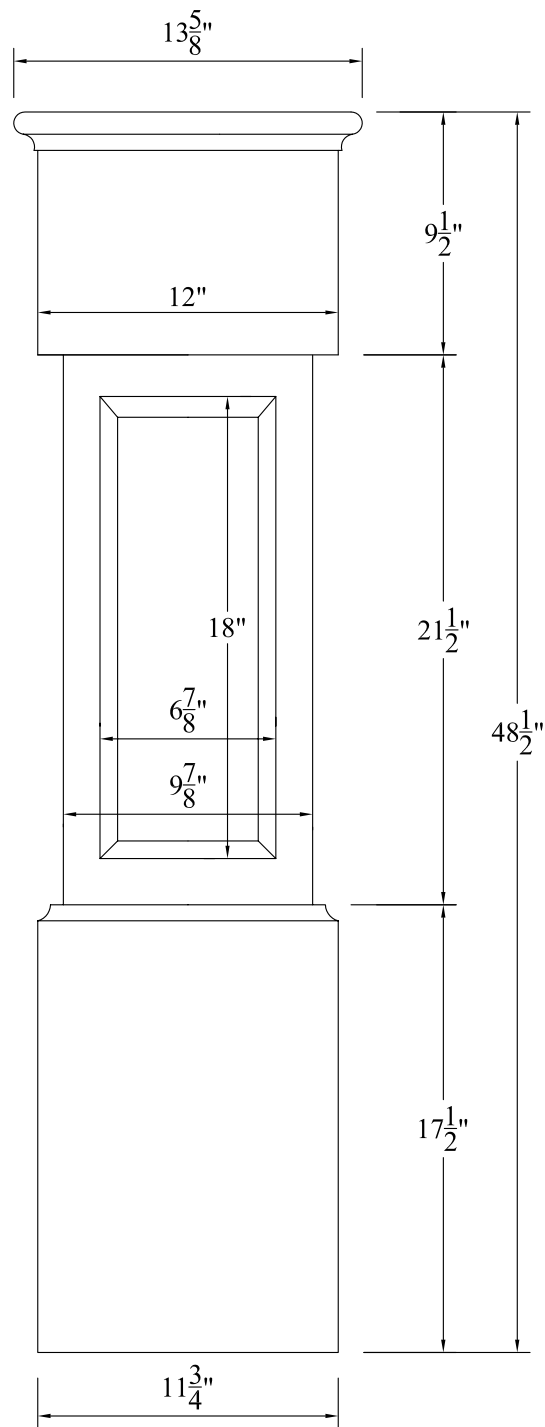

12" RESIDENTIAL POST WITH FLAT CAP - EXTENDED/STAIR

Not To Scale

Product: PANELED NEWEL POSTS (Square)
Style: 12" Residential Post With Flat Cap - Extended/Stair
Item #: NPF312-X

Recommended Balusters:
All Residential Systems