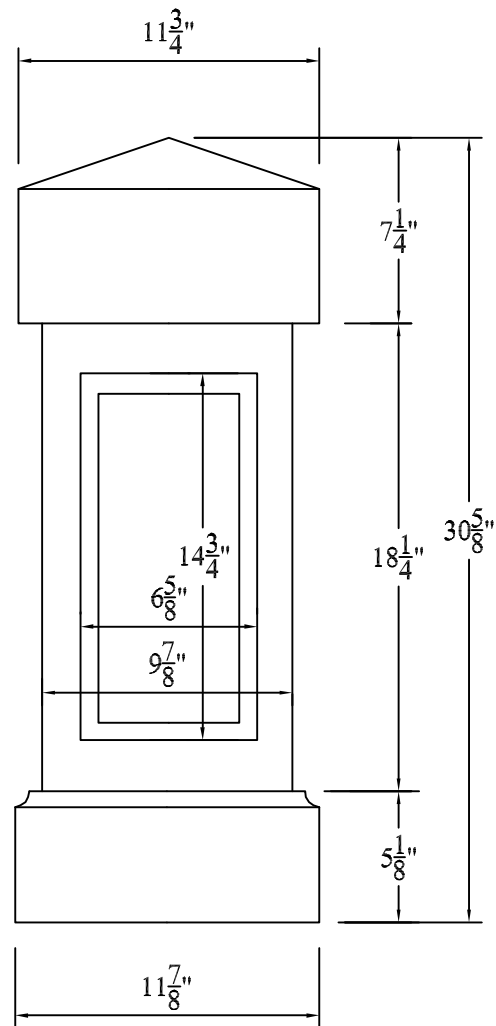

12" ROOFTOP POST WITH PEAKED CAP (22" BALUSTER)

Not To Scale

Product: PANELED NEWEL POSTS (Square)
Style: 12" Rooftop Post With Peaked Cap (22" Baluster)
Item #: NPP512

Recommended Balusters:
Cambridge 22" & Savannah 22" Rooftop