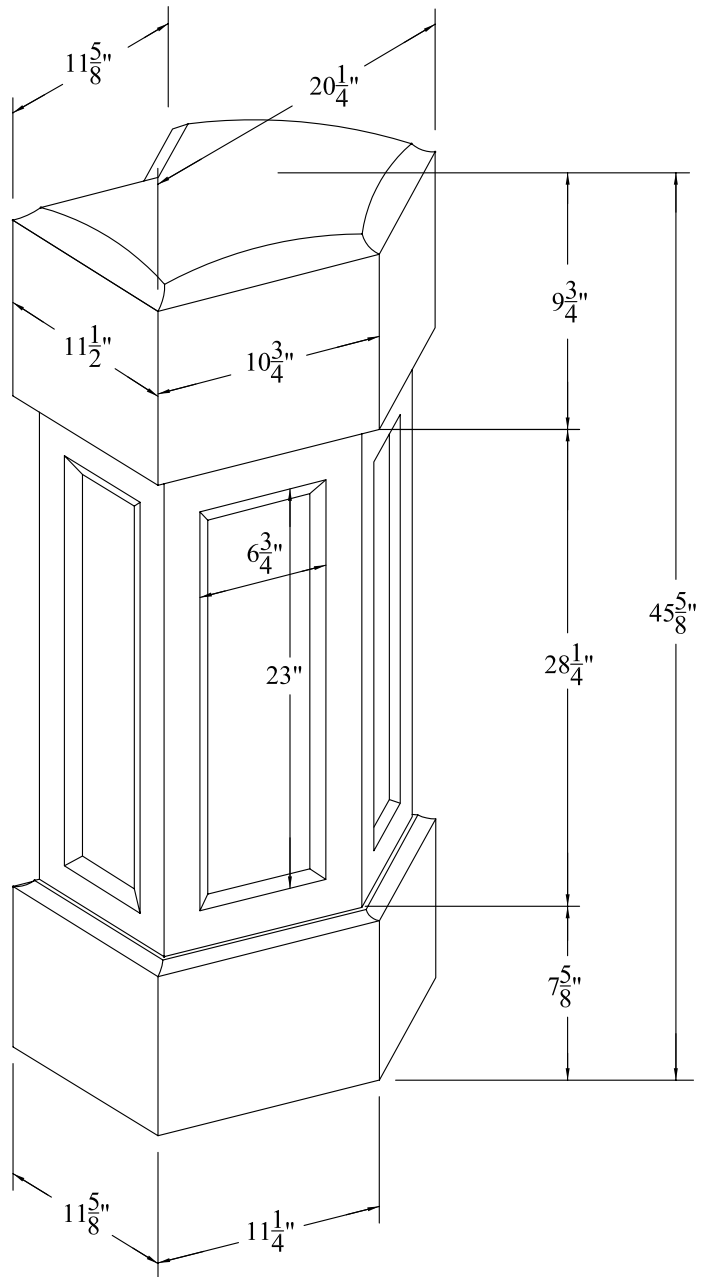

45° COMMERCIAL POST WITH ROUNDED CAP

Not To Scale

Product: PANELED NEWEL POSTS (Square)
Style: 45° Commercial Post With Rounded Cap
Item #: NPR45-C

Recommended Balusters:
All Commercial Systems