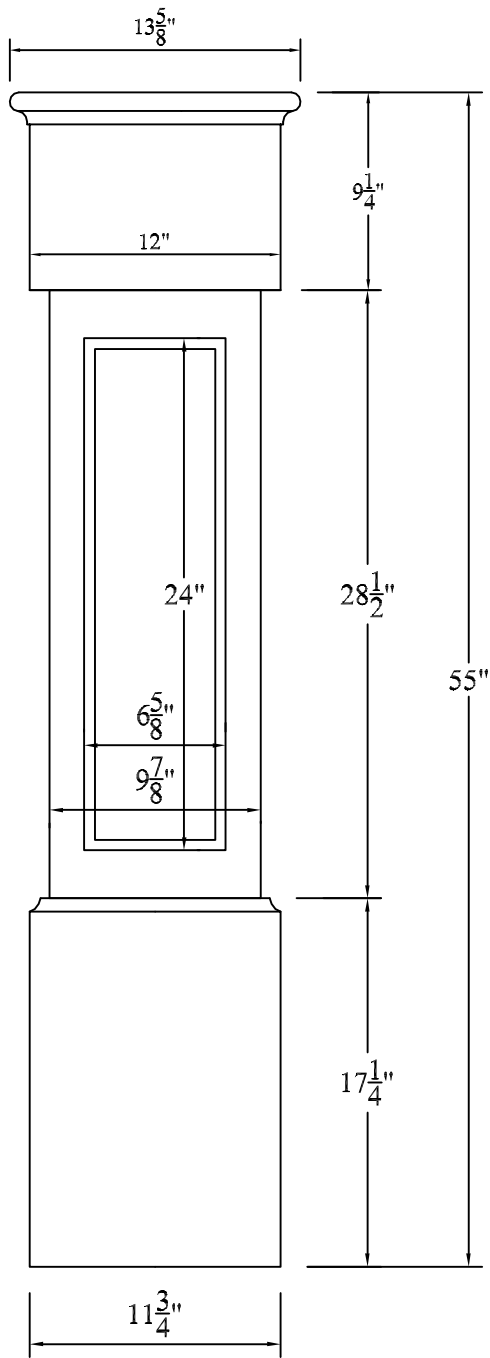

**12" COMMERCIAL POST WITH FLAT CAP**

Not To Scale

Product: PANELED NEWEL POSTS (Square)  
 Style: 12" Commercial Post With Flat Cap  
 Item #: NPF390

Recommended Balusters:  
 Cambridge Commercial, Savannah  
 Commercial, Montreaux Commercial