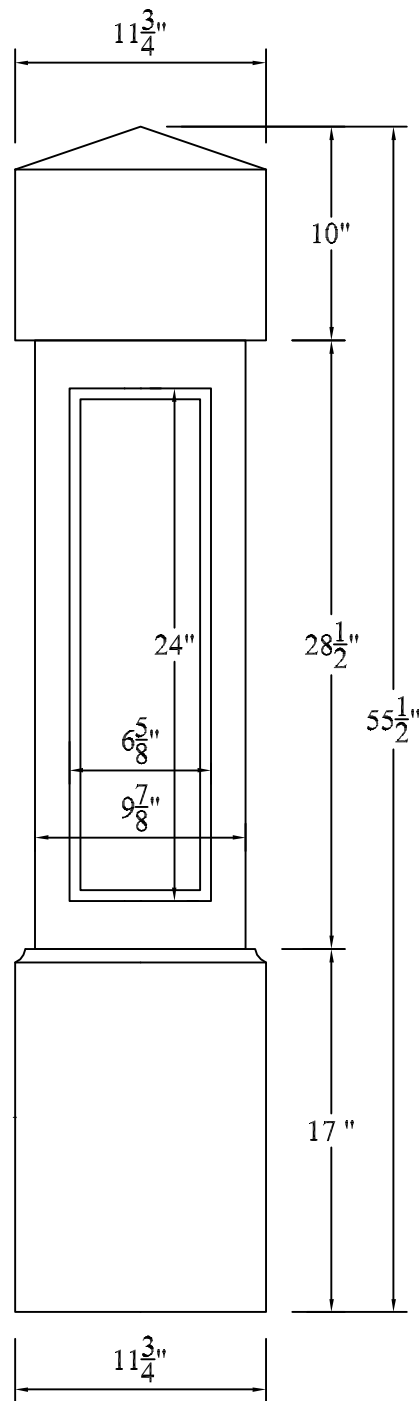

12" COMMERCIAL POST WITH PEAKED CAP - EXTENDED/STAIR

Not To Scale

Product: PANELED NEWEL POSTS (Square)
Style: 12" Commercial Post With Peaked Cap - Extended/Stair
Item #: NPP390-X

Recommended Balusters:
Cambridge Commercial, Savannah
Commercial, Montreaux Commercial

TIMELESS ARCHITECTURAL REPRODUCTIONS, INC.

2655 Northgate Avenue
Cumming, GA 30041

(770) 205-1446 (800) 665-4341 Office
(770) 205-1447 Fax

www.timelessarchitectural.com