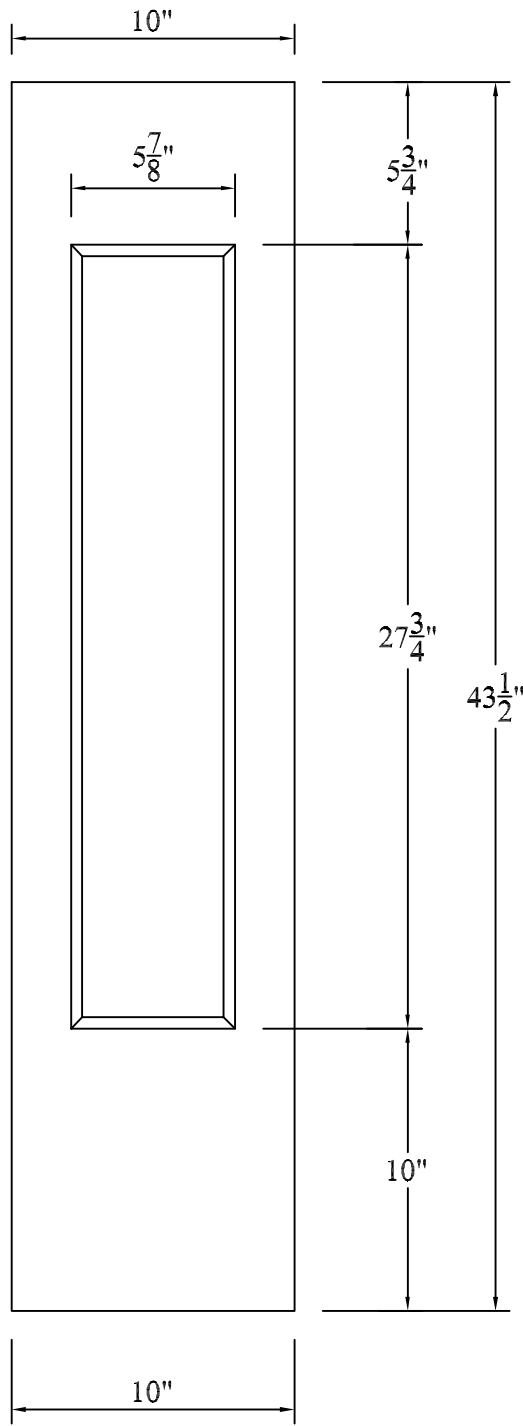

10" RESIDENTIAL POST WITH FLAT TOP - EXTENDED/STAIR
Not To Scale

Product: PANELED NEWEL POST (Square)
Style: 10" Residential Post With Flat Top - Extended/Stair
Item #: NPF350-X

Recommended Balusters: Residential
Charleston, Lexington, Savannah,
Cambridge, Jefferson, Montreaux