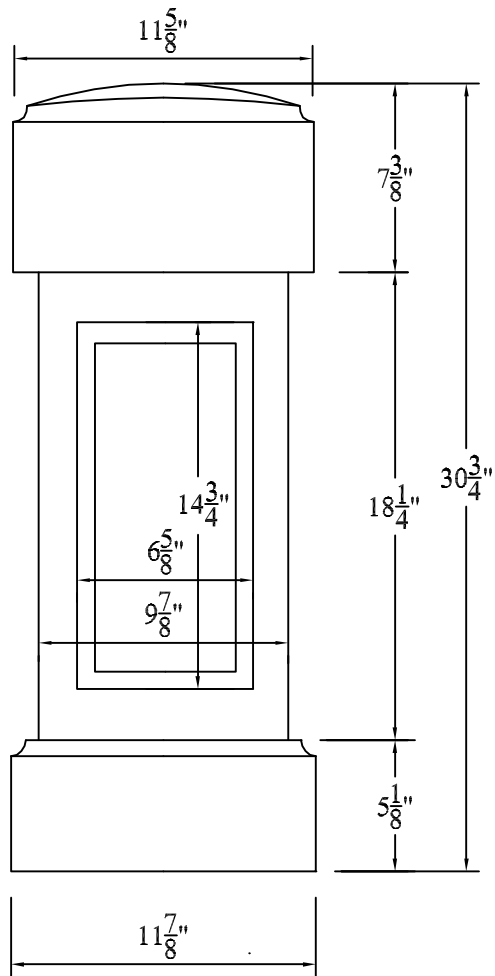

12" ROOFTOP POST WITH ROUNDED CAP (22" BALUSTER)

Not To Scale

Product: PANELED NEWEL POSTS (Square)
Style: 12" Rooftop Post With Rounded Cap (22" Baluster)
Item #: NPR512

Recommended Balusters:
Cambridge 22" & Savannah 22" Rooftop