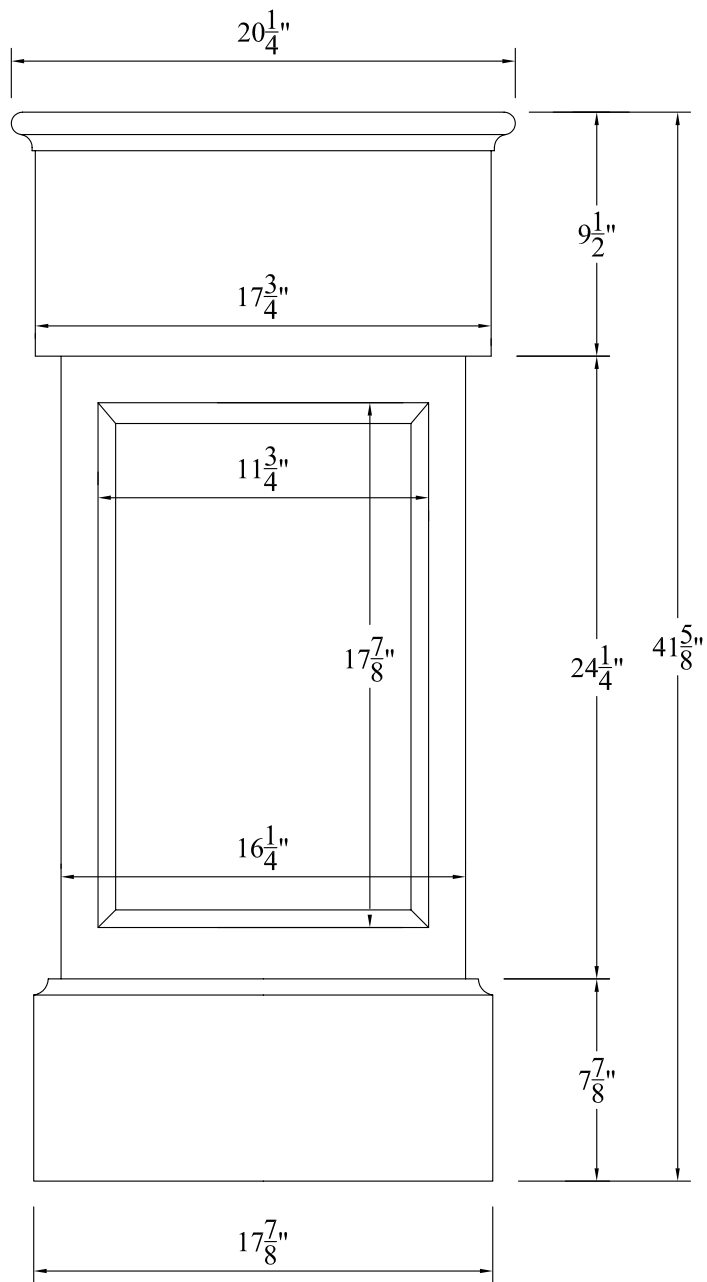

**6" ROOFTOP POST WITH FLAT CAP (22" BALUSTER)**

Not To Scale

Product: paneled newel posts (square)  
 Style: 6" Rooftop Post With Flat Cap (22" Baluster)  
 Item #: NPF406

Recommended Balusters:  
 Savannah 22" Rooftop