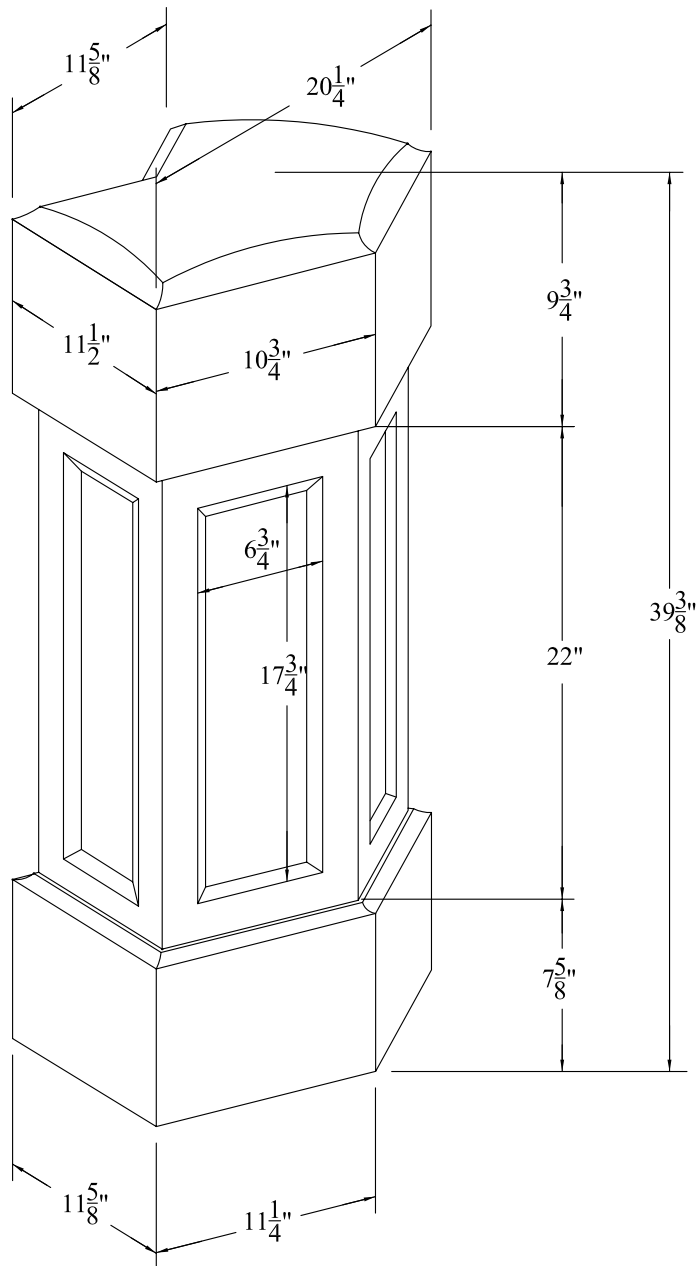

45° RESIDENTIAL POST WITH ROUNDED CAP

Not To Scale

Product: PANELED NEWEL POSTS (Square)
Style: 45° Residential Post With Rounded Cap
Item #: NPR45

Recommended Balusters:
All Residential Systems