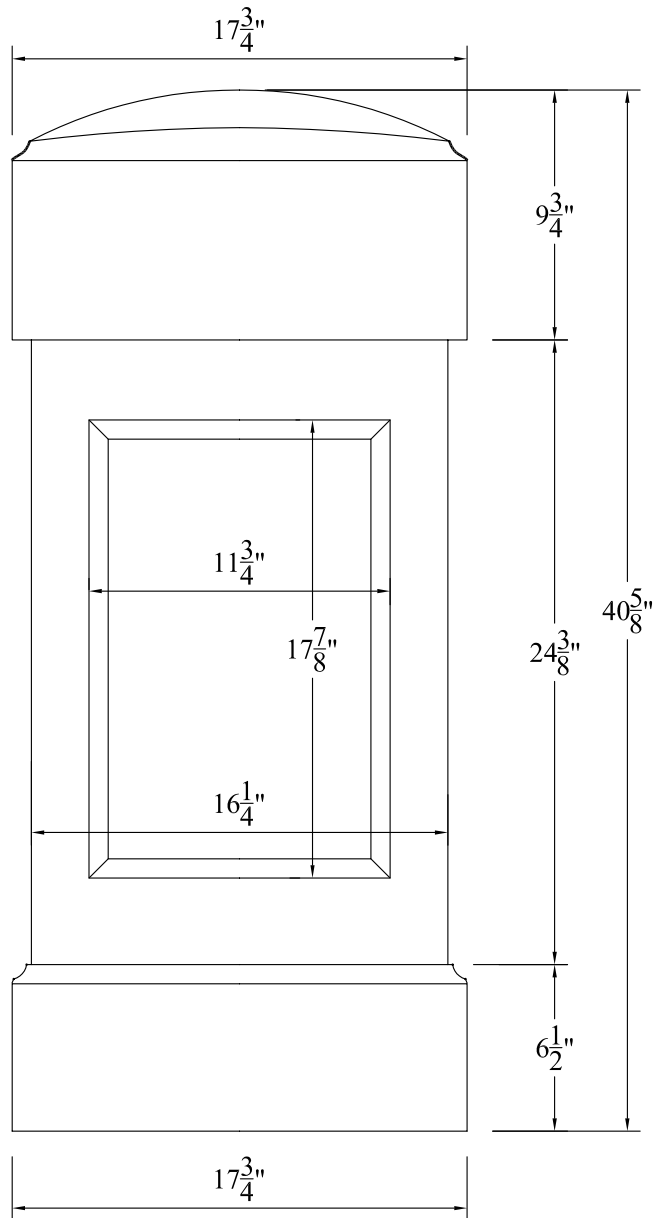

18" RESIDENTIAL POST WITH ROUNDED CAP

Not To Scale

Product: PANELED NEWEL POSTS (Square)
Style: 18" Residential Post With Rounded Cap
Item #: NPR418

Recommended Balusters:
Residential, Huntington, Cambridge
Jefferson, Montreaux