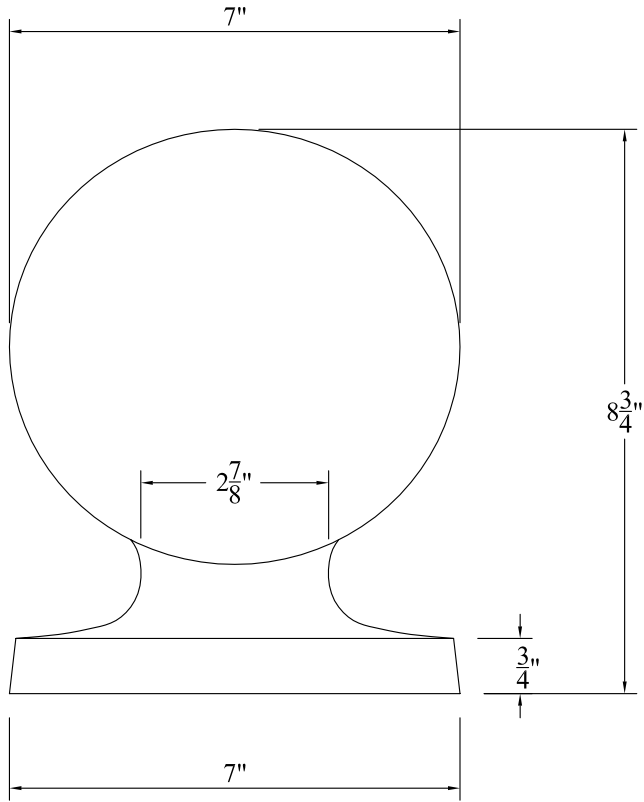

**12" ROOFTOP POST WITH ROUNDED CAP (18" BALUSTER)**

Not To Scale

Product: paneled newel posts (square)  
 Style: 12" rooftop post with rounded cap (18" baluster)  
 Item #: NPR526

Recommended balusters:  
 Cambridge 18" rooftop

5" BALL TOP  
Not To Scale

Product: BALL TOP

Item #: BT-05

Recommended Newel Posts:  
6" Flat Newel Posts

7" BALL TOP  
Not To Scale

Product: BALL TOP

Item #: BT-07

Recommended Newel Posts:  
10" Flat Newel Posts