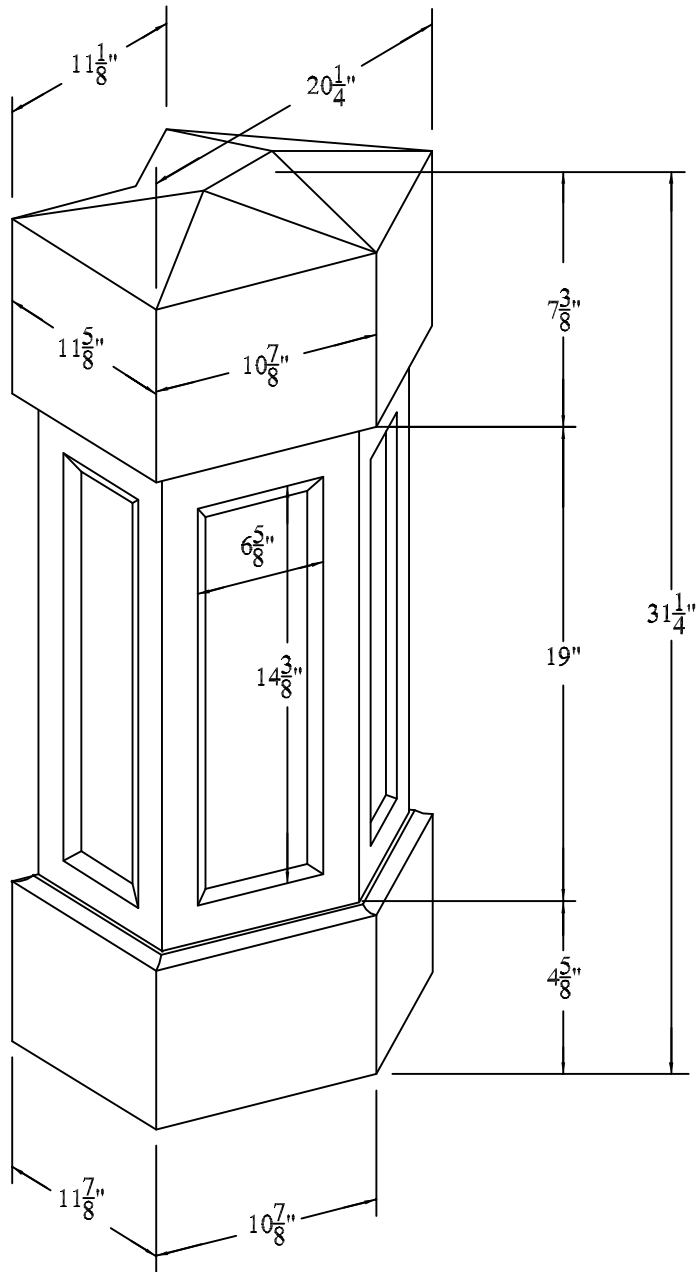

45° ROOFTOP POST WITH PEAKED CAP (22" BALUSTER)

Not To Scale

Product: **PANELED NEWEL POSTS (Square)**
Style: **45° Rooftop Post With Peaked Cap, (22" Baluster)**
Item #: **NPP45R**

Recommended Balusters:
Cambridge 22" & Savannah 22" Rooftop