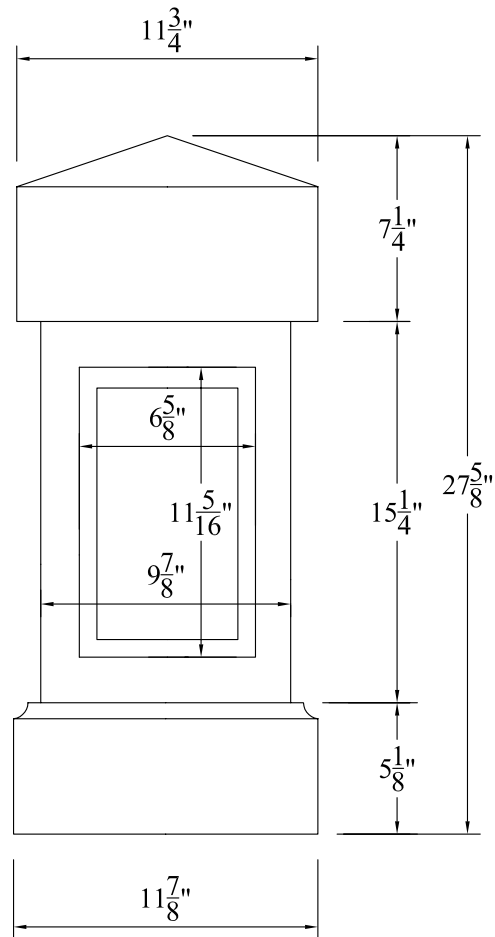

12" ROOFTOP POST WITH PEAKED CAP (18" BALUSTER)

Not To Scale

Product: PANELED NEWEL POSTS (Square)

Recommended Balusters:

Style: 12" Rooftop Post With Peaked Cap (18" Baluster) Cambridge 18" Rooftop

Item #: NPP526