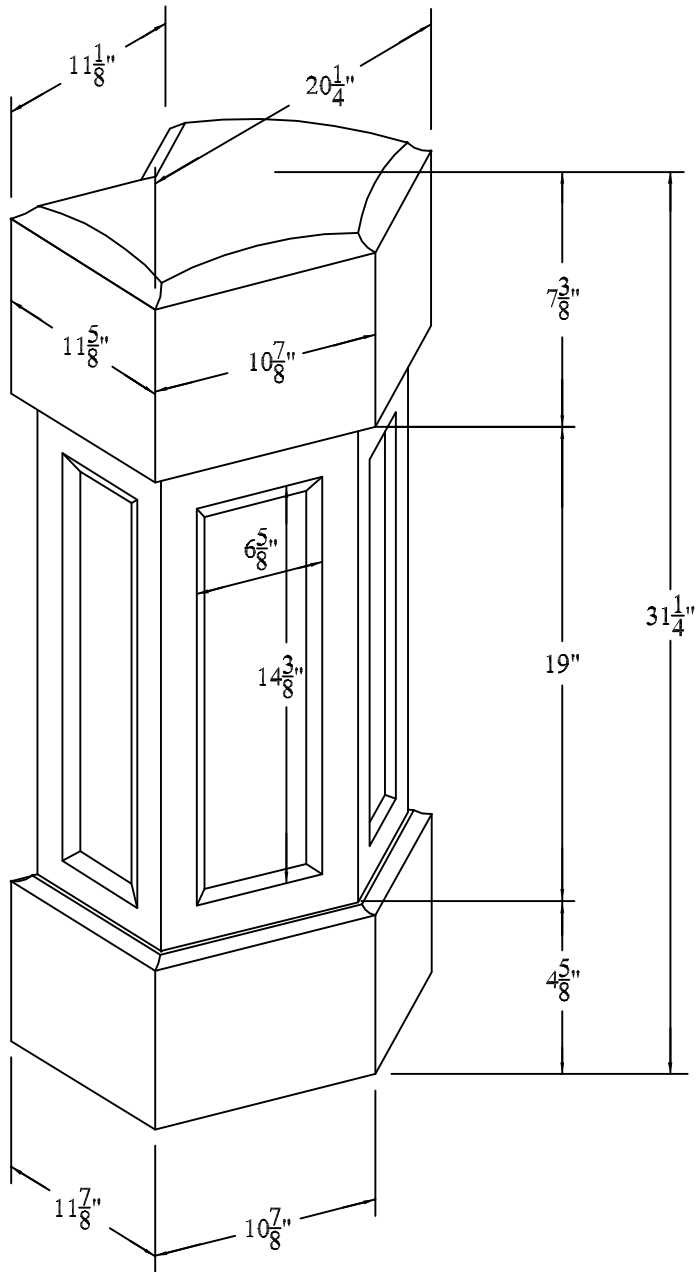

45° ROOFTOP POST WITH ROUNDED CAP (22" BALUSTER)

Not To Scale

Product: **PANELED NEWEL POSTS (Square)**
Style: **45° Rooftop Post With Rounded Cap, (22" Baluster)**
Item #: **NPR45R**

Recommended Balusters:
Cambridge 22" & Savannah 22" Rooftop