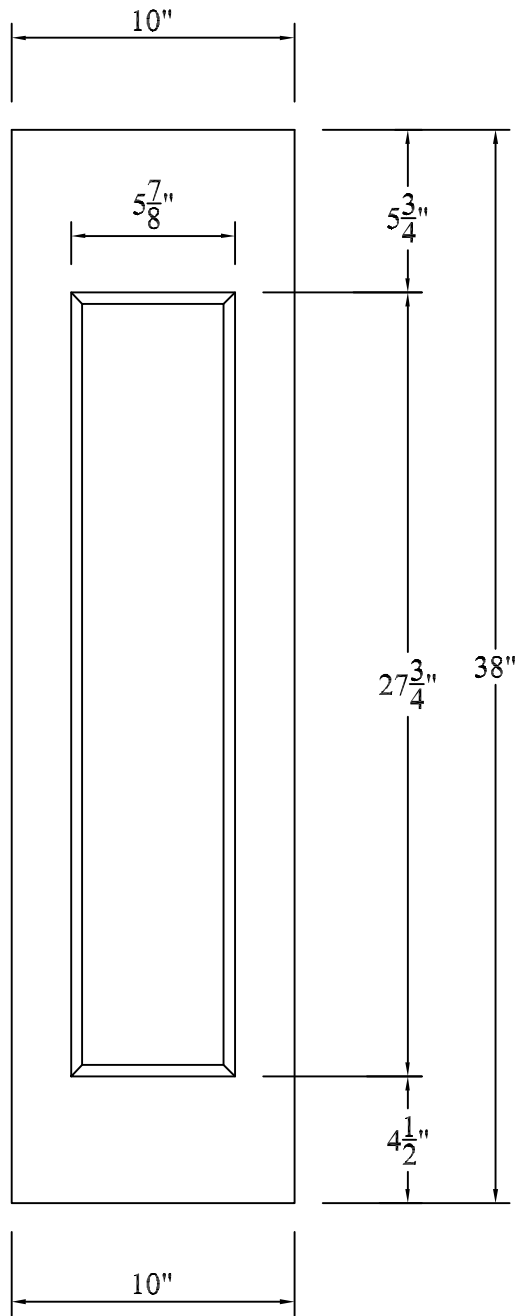

10" RESIDENTIAL POST WITH FLAT TOP
Not To Scale

Product: PANELED NEWEL POST (Square)
Style: 10" Residential Post With Flat Top
Item #: NPF350

Recommended Balusters: Residential
Charleston, Lexington, Savannah,
Cambridge, Jefferson, Montreaux