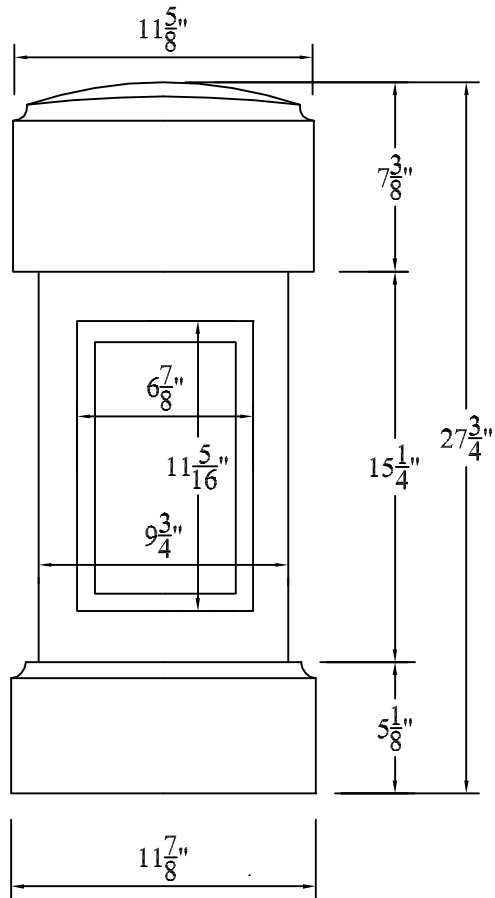

12" ROOFTOP POST WITH ROUNDED CAP (18" BALUSTER)

Not To Scale

Product: paneled newel posts (square)
Style: 12" rooftop post with rounded cap (18" baluster)
Item #: NPR526

Recommended balusters:
Cambridge 18" rooftop