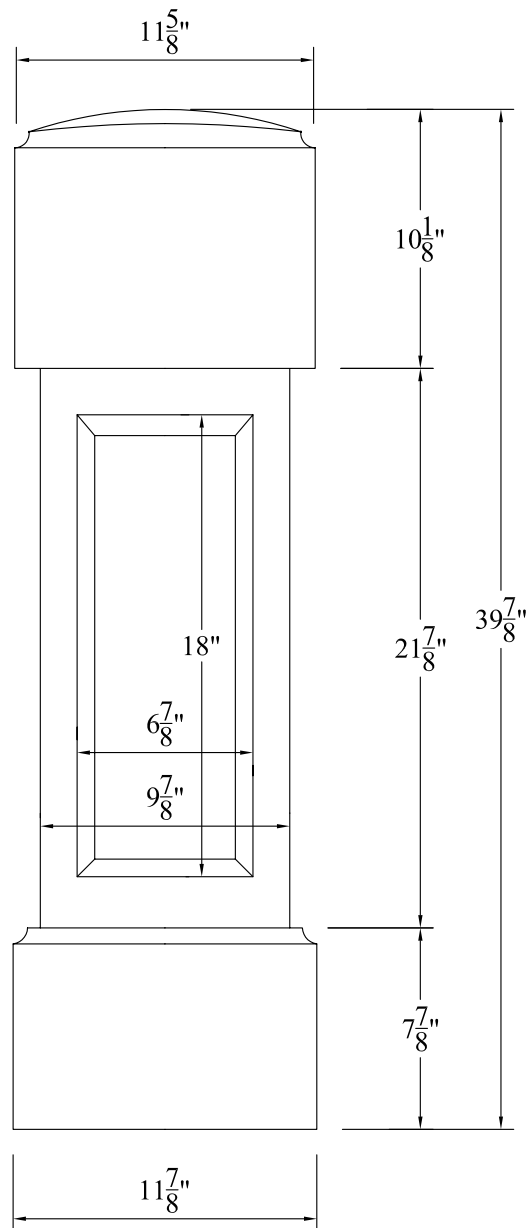

**12" ROOFTOP POST WITH PEAKED CAP (18" BALUSTER)**

Not To Scale

Product: PANELED NEWEL POSTS (Square)

Recommended Balusters:

Style: 12" Rooftop Post With Peaked Cap (18" Baluster) Cambridge 18" Rooftop

Item #: NPP526