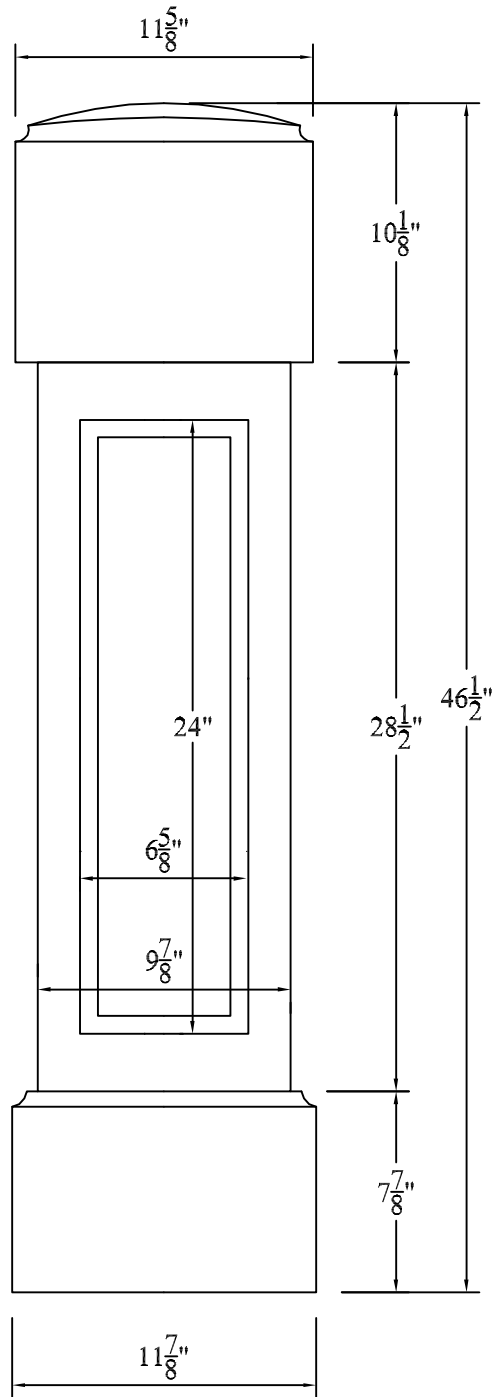

12" COMMERCIAL POST WITH ROUNDED CAP
Not To Scale

Product: PANELED NEWEL POSTS (Square)
Style: 12" Commercial Post With Rounded Cap
Item #: NPR390

Recommended Balusters:
Cambridge Commercial, Savannah
Commercial, Montreaux Commercial