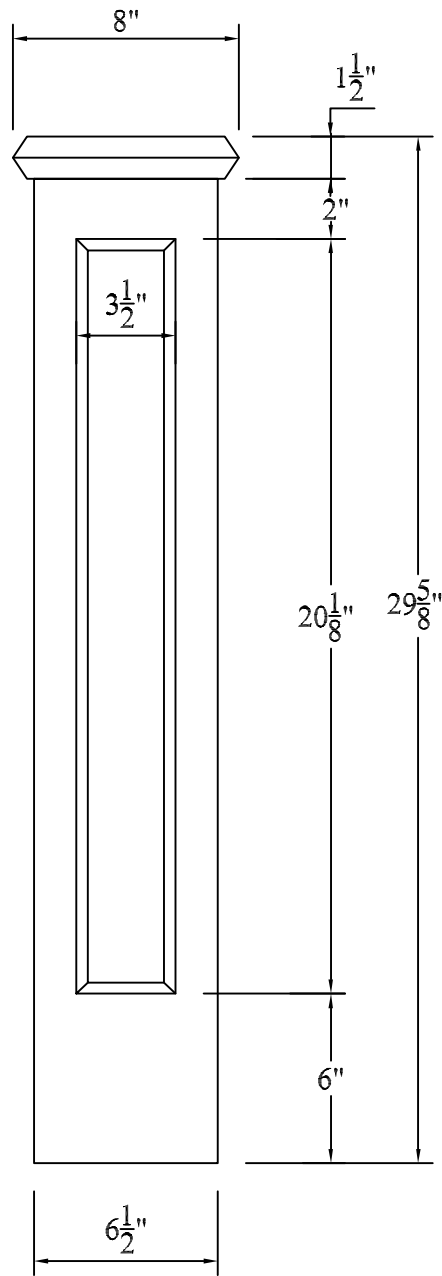

6" ROOFTOP POST WITH FLAT CAP (22" BALUSTER)

Not To Scale

Product: paneled newel posts (square)
Style: 6" Rooftop Post With Flat Cap (22" Baluster)
Item #: NPF406

Recommended Balusters:
Savannah 22" Rooftop