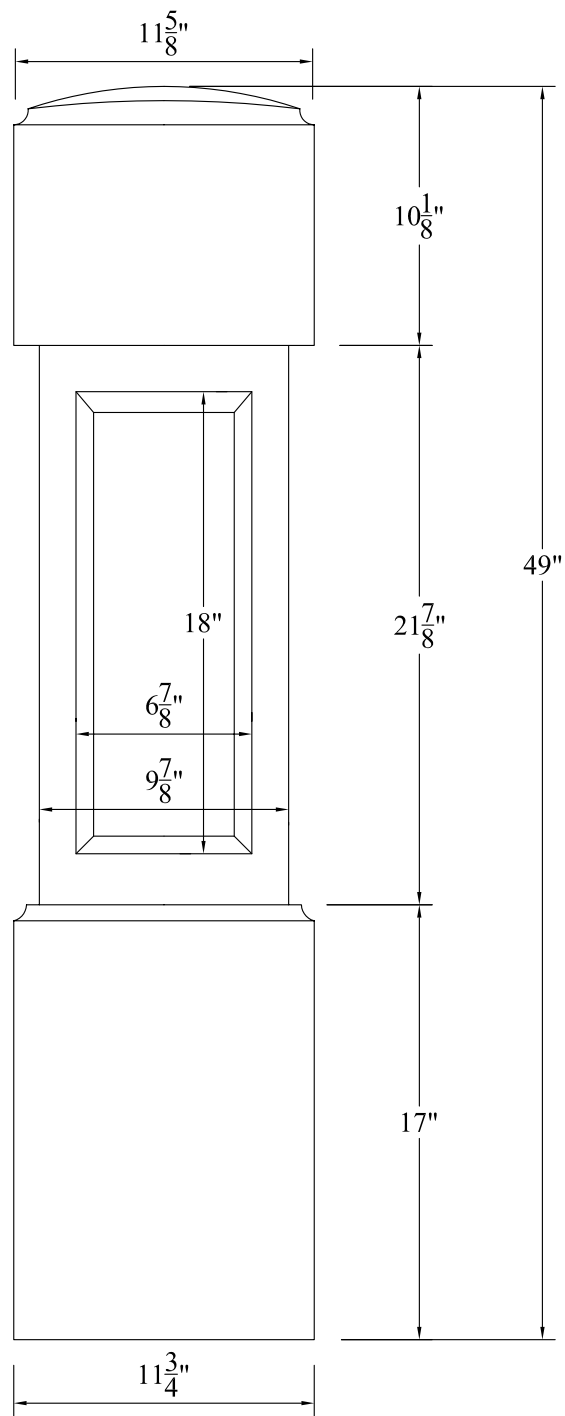

12" RESIDENTIAL POST WITH ROUNDED CAP - EXTENDED/STAIR

Not To Scale

Product: PANELED NEWEL POSTS (Square)

Style: 12" Residential Post With Rounded Cap - Extended/Stair

Item #: NPR312-X

Recommended Balusters:

All Residential Systems