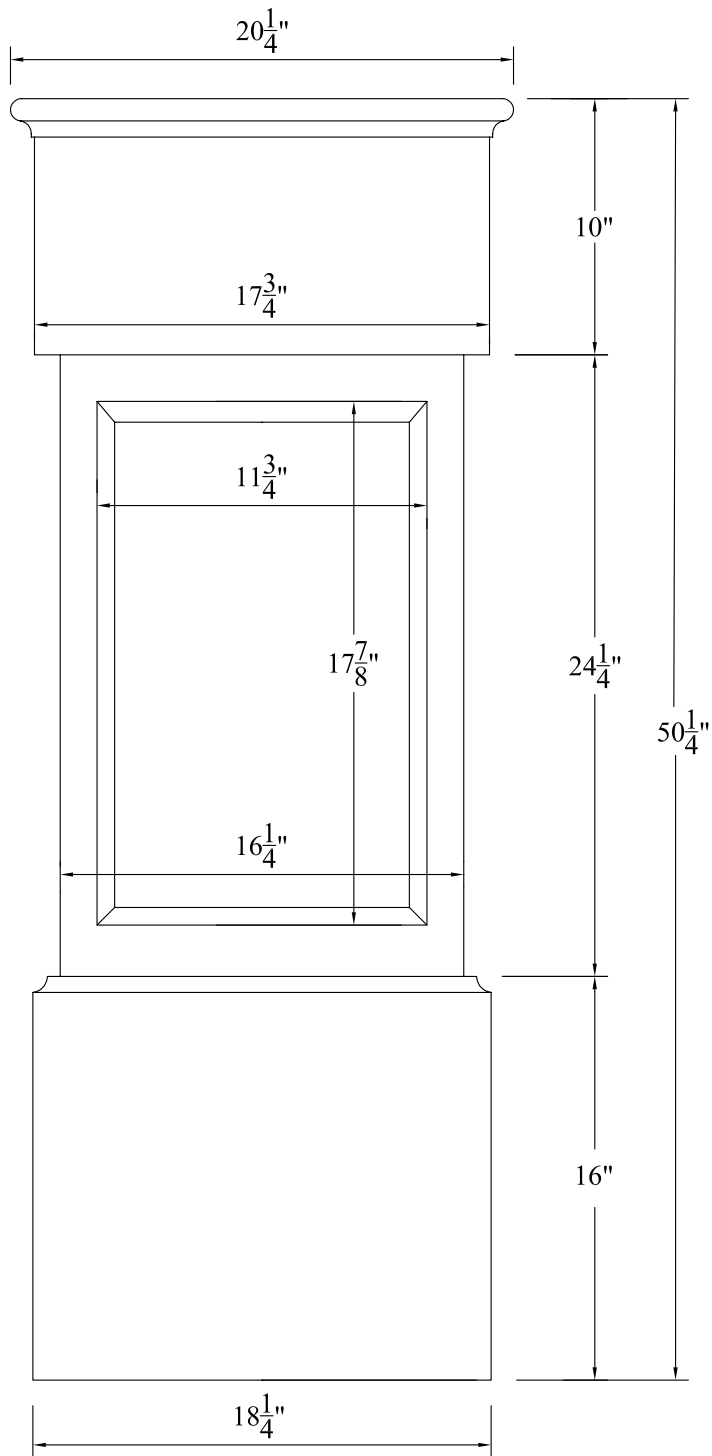

18" RESIDENTIAL POST WITH FLAT CAP - EXTENDED/STAIR

Not To Scale

Product: PANELED NEWEL POSTS (Square)
Style: 18" Residential Post With Flat Cap
Item #: NPF418X

Recommended Balusters:
Residential, Huntington, Cambridge,
Jefferson, Montreaux