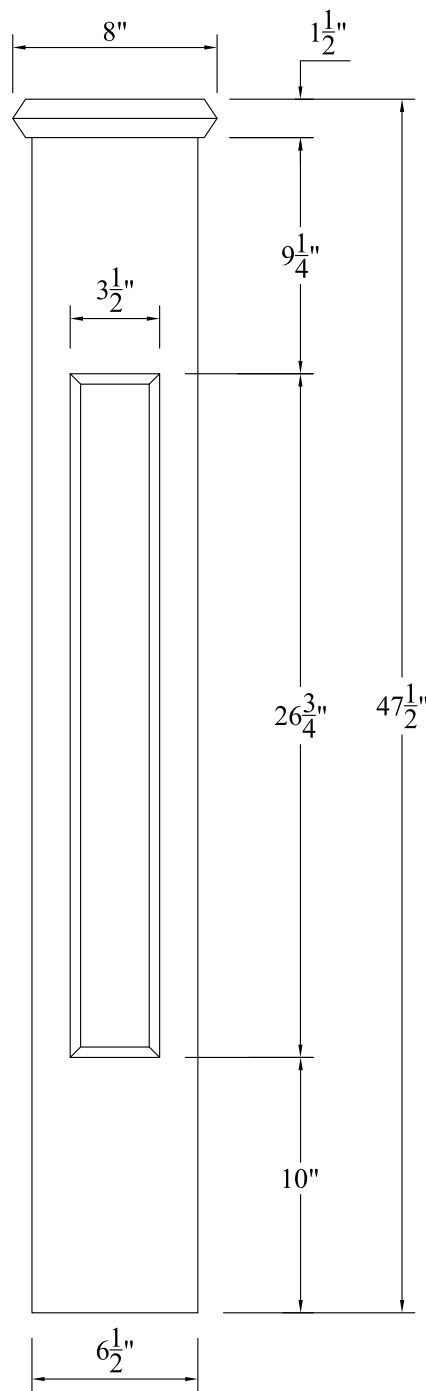

### 6" RESIDENTIAL POST WITH FLAT CAP

Not To Scale

Product: **PANELED NEWEL POSTS (Square)**  
 Style: **6" Residential Post With Flat Cap**  
 Item #: **NPF206**

Recommended Balusters: Residential  
 Charleston, Lexington & Savannah