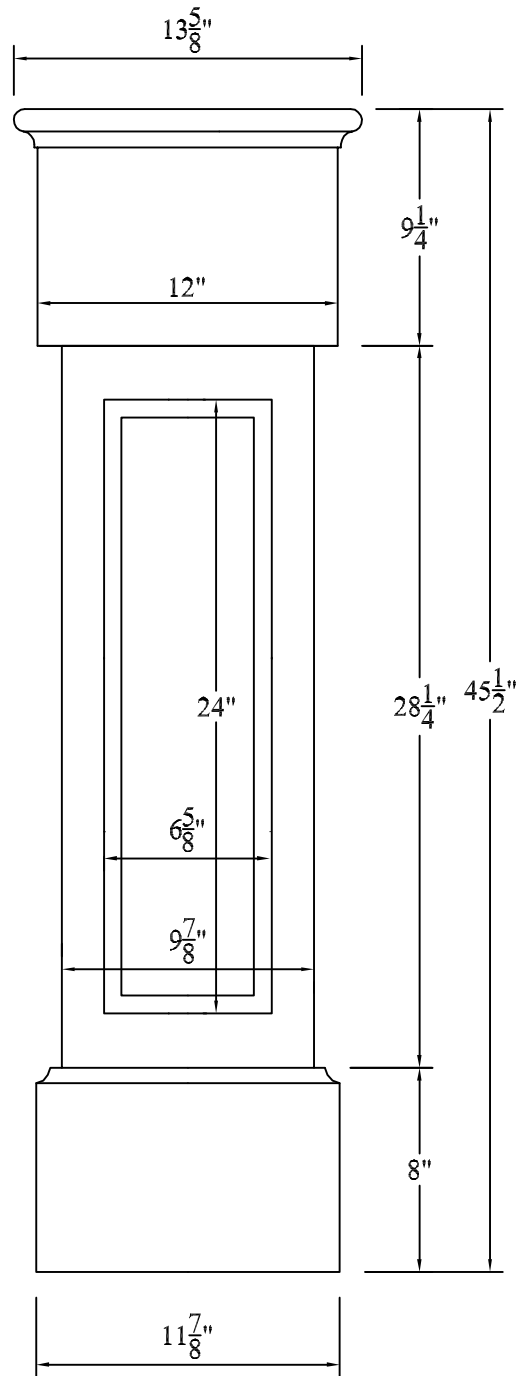

12" COMMERCIAL POST WITH FLAT CAP

Not To Scale

Product: PANELED NEWEL POSTS (Square)
Style: 12" Commercial Post With Flat Cap
Item #: NPF390

Recommended Balusters:
Cambridge Commercial, Savannah
Commercial, Montreaux Commercial