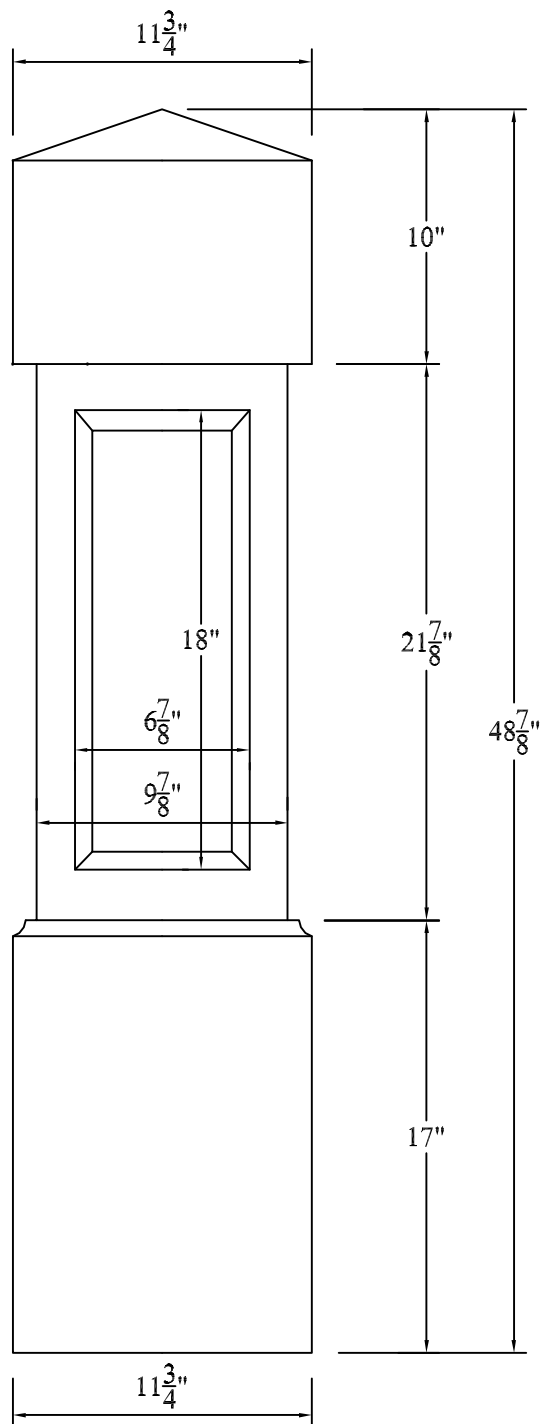

12" RESIDENTIAL POST WITH PEAKED CAP - EXTENDED/STAIR

Not To Scale

Product: PANELED NEWEL POSTS (Square)
Style: 12" Residential Post With Peaked Cap - Extended/Stair
Item #: NPP312-X

Recommended Balusters:
All Residential Systems