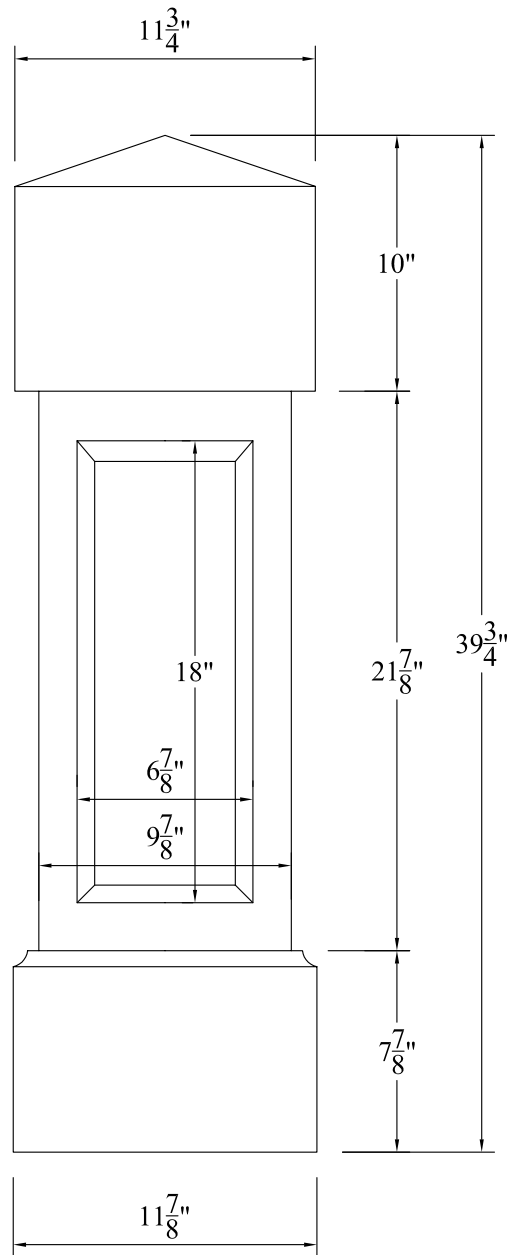

## 12" ROOFTOP POST WITH FLAT CAP (18" BALUSTER)

Not To Scale

Product: paneled newel posts (square)

Style: 12" rooftop post with flat cap (18" baluster)

Item #: NPF526

Recommended balusters:

18" Cambridge rooftop