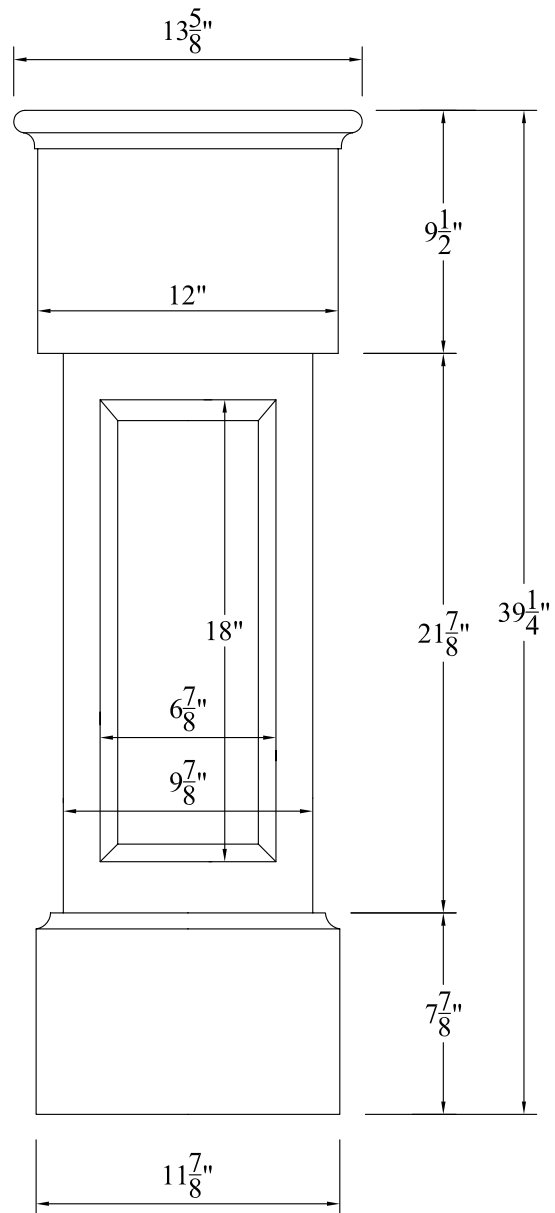

12" RESIDENTIAL POST WITH FLAT CAP

Not To Scale

Product: PANELED NEWEL POSTS (Square)
Style: 12" Residential Post With Flat Cap
Item #: NPF312

Recommended Balusters:
All Residential Systems