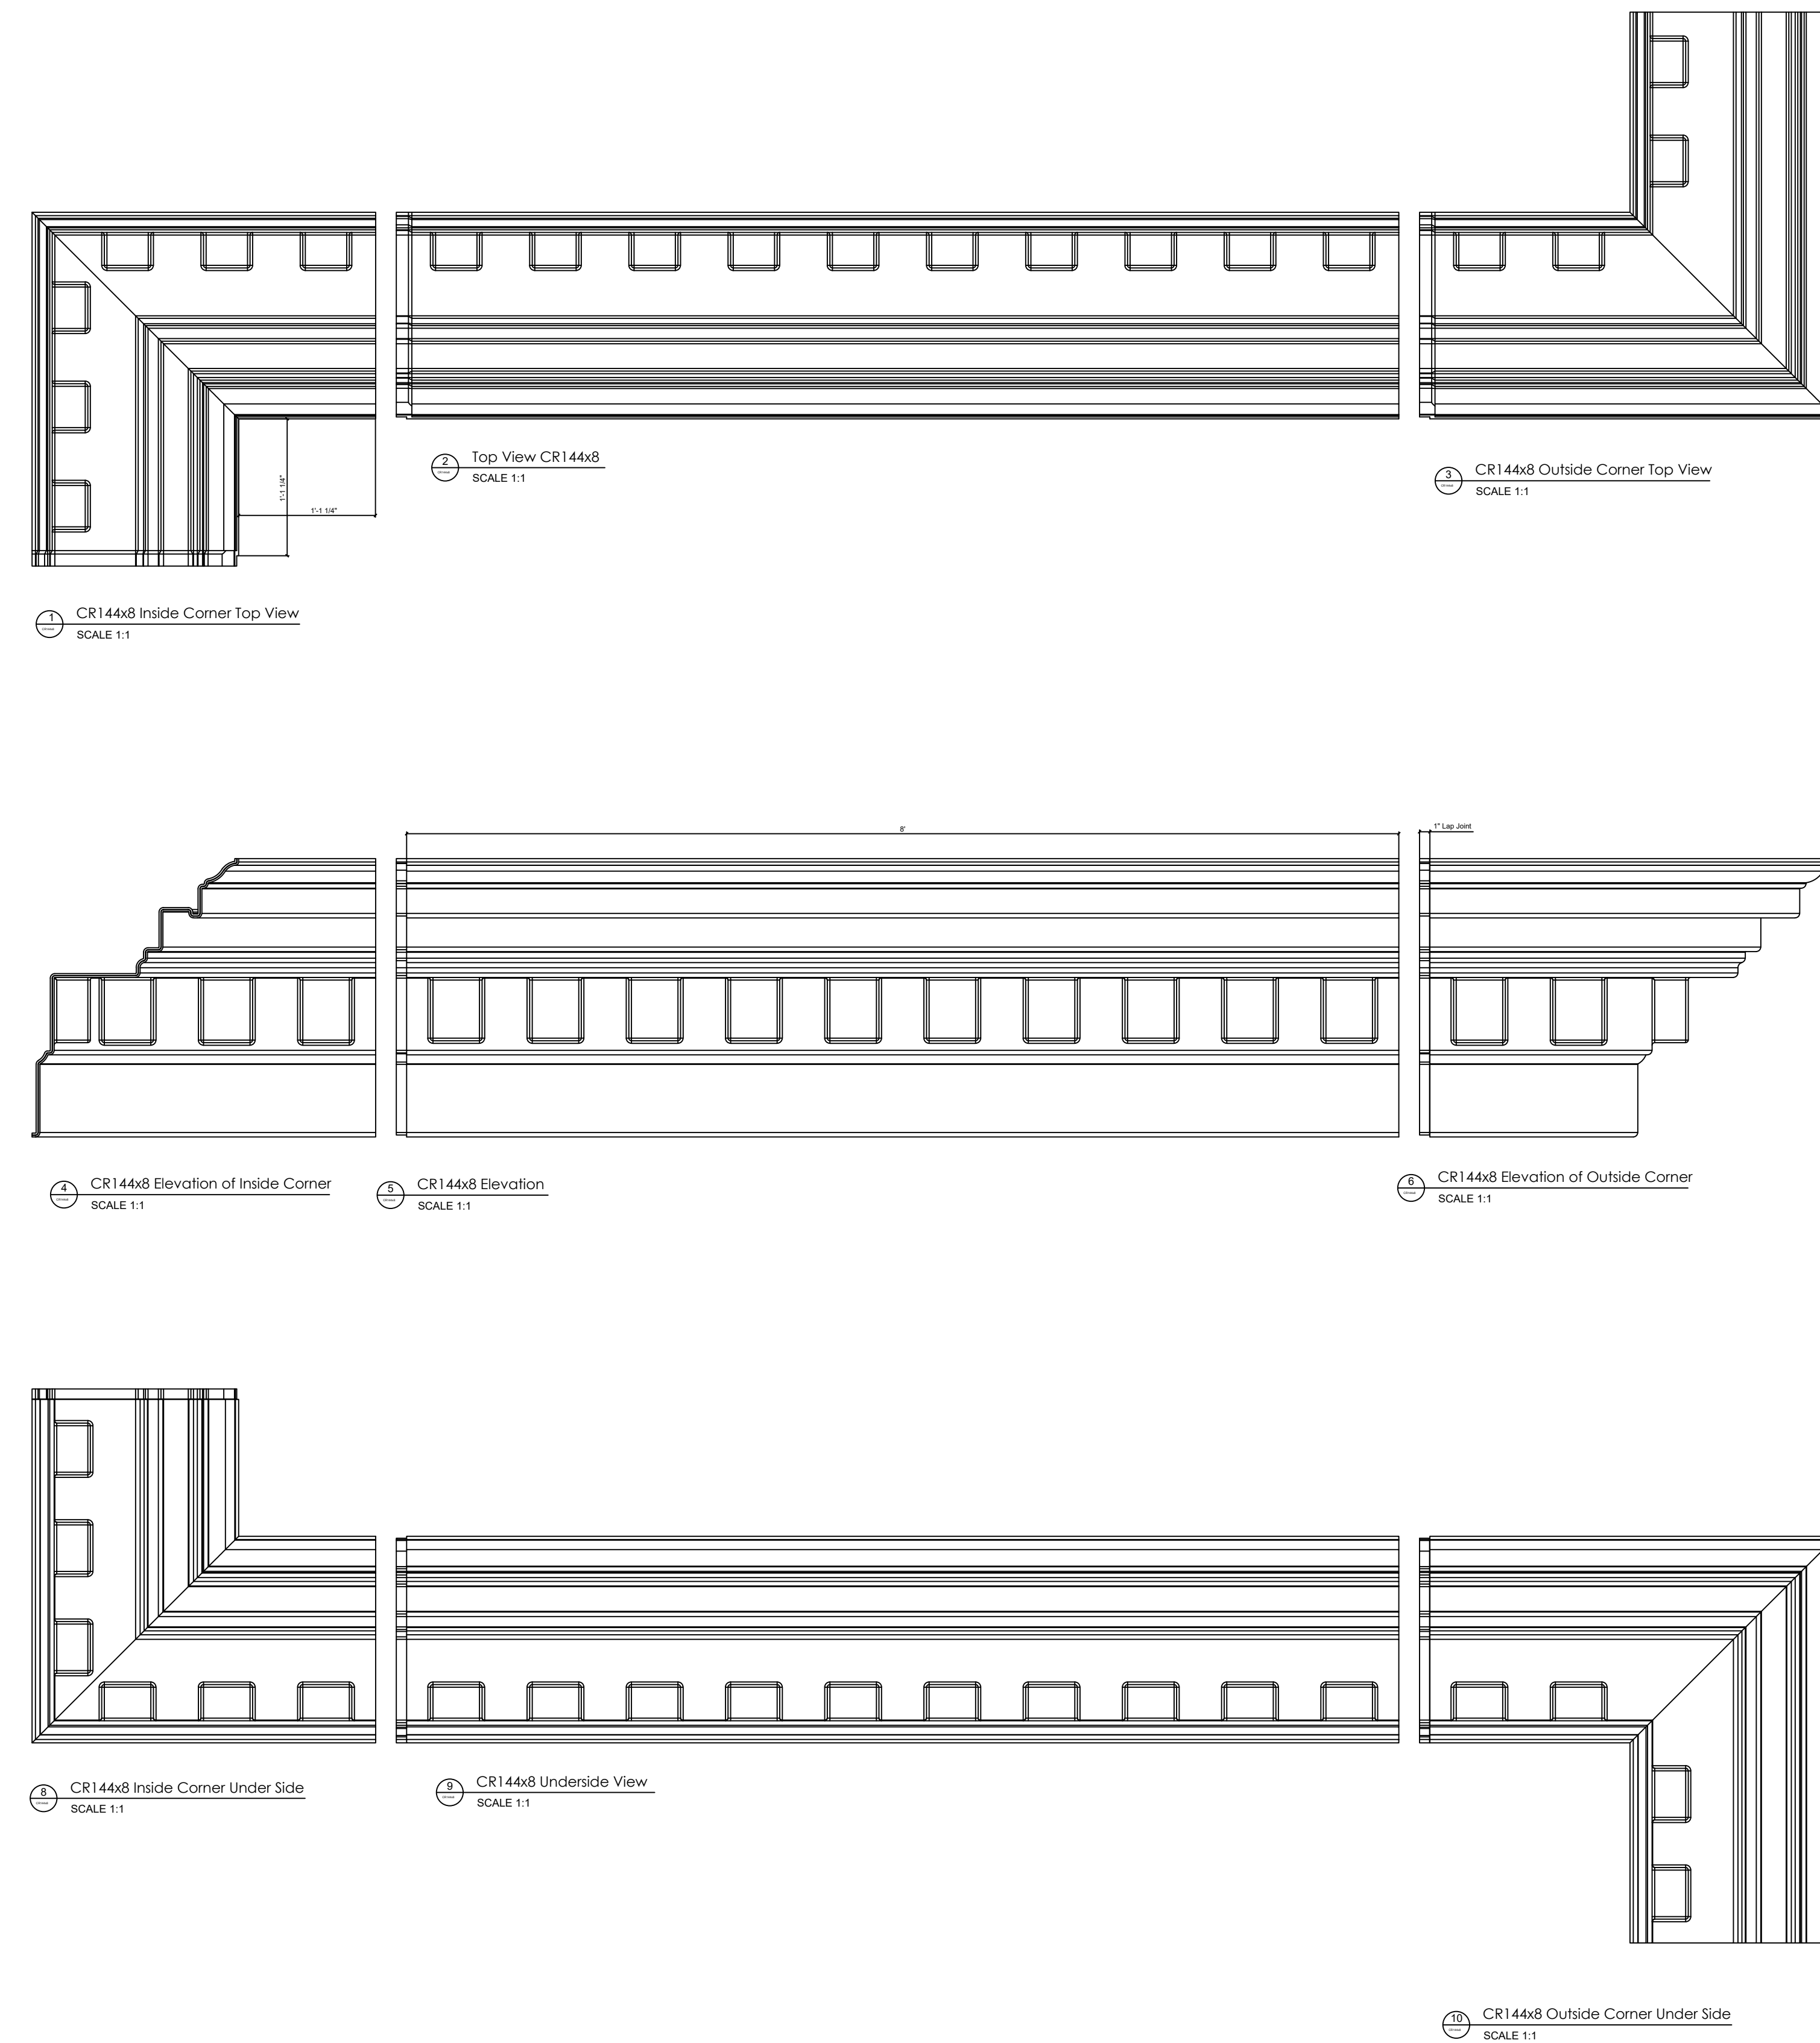

Fiberglass Cornice by: Royal Corinthian

Profile: CR144x8

2'-2 15/16" H x 1'-8" P x 96" L

Available in:

Paint Grade (white gel coat finish)

Pre-Finished (colored gel coat)

Stone Finish (textured or smooth)

Granite Finish (smooth granite look)

Manufactured by: Royal Corinthian

T. 888-265-8661

F. 888-344-2937

www.royalcorinthian.com

royalcor@royalcorinthian.com