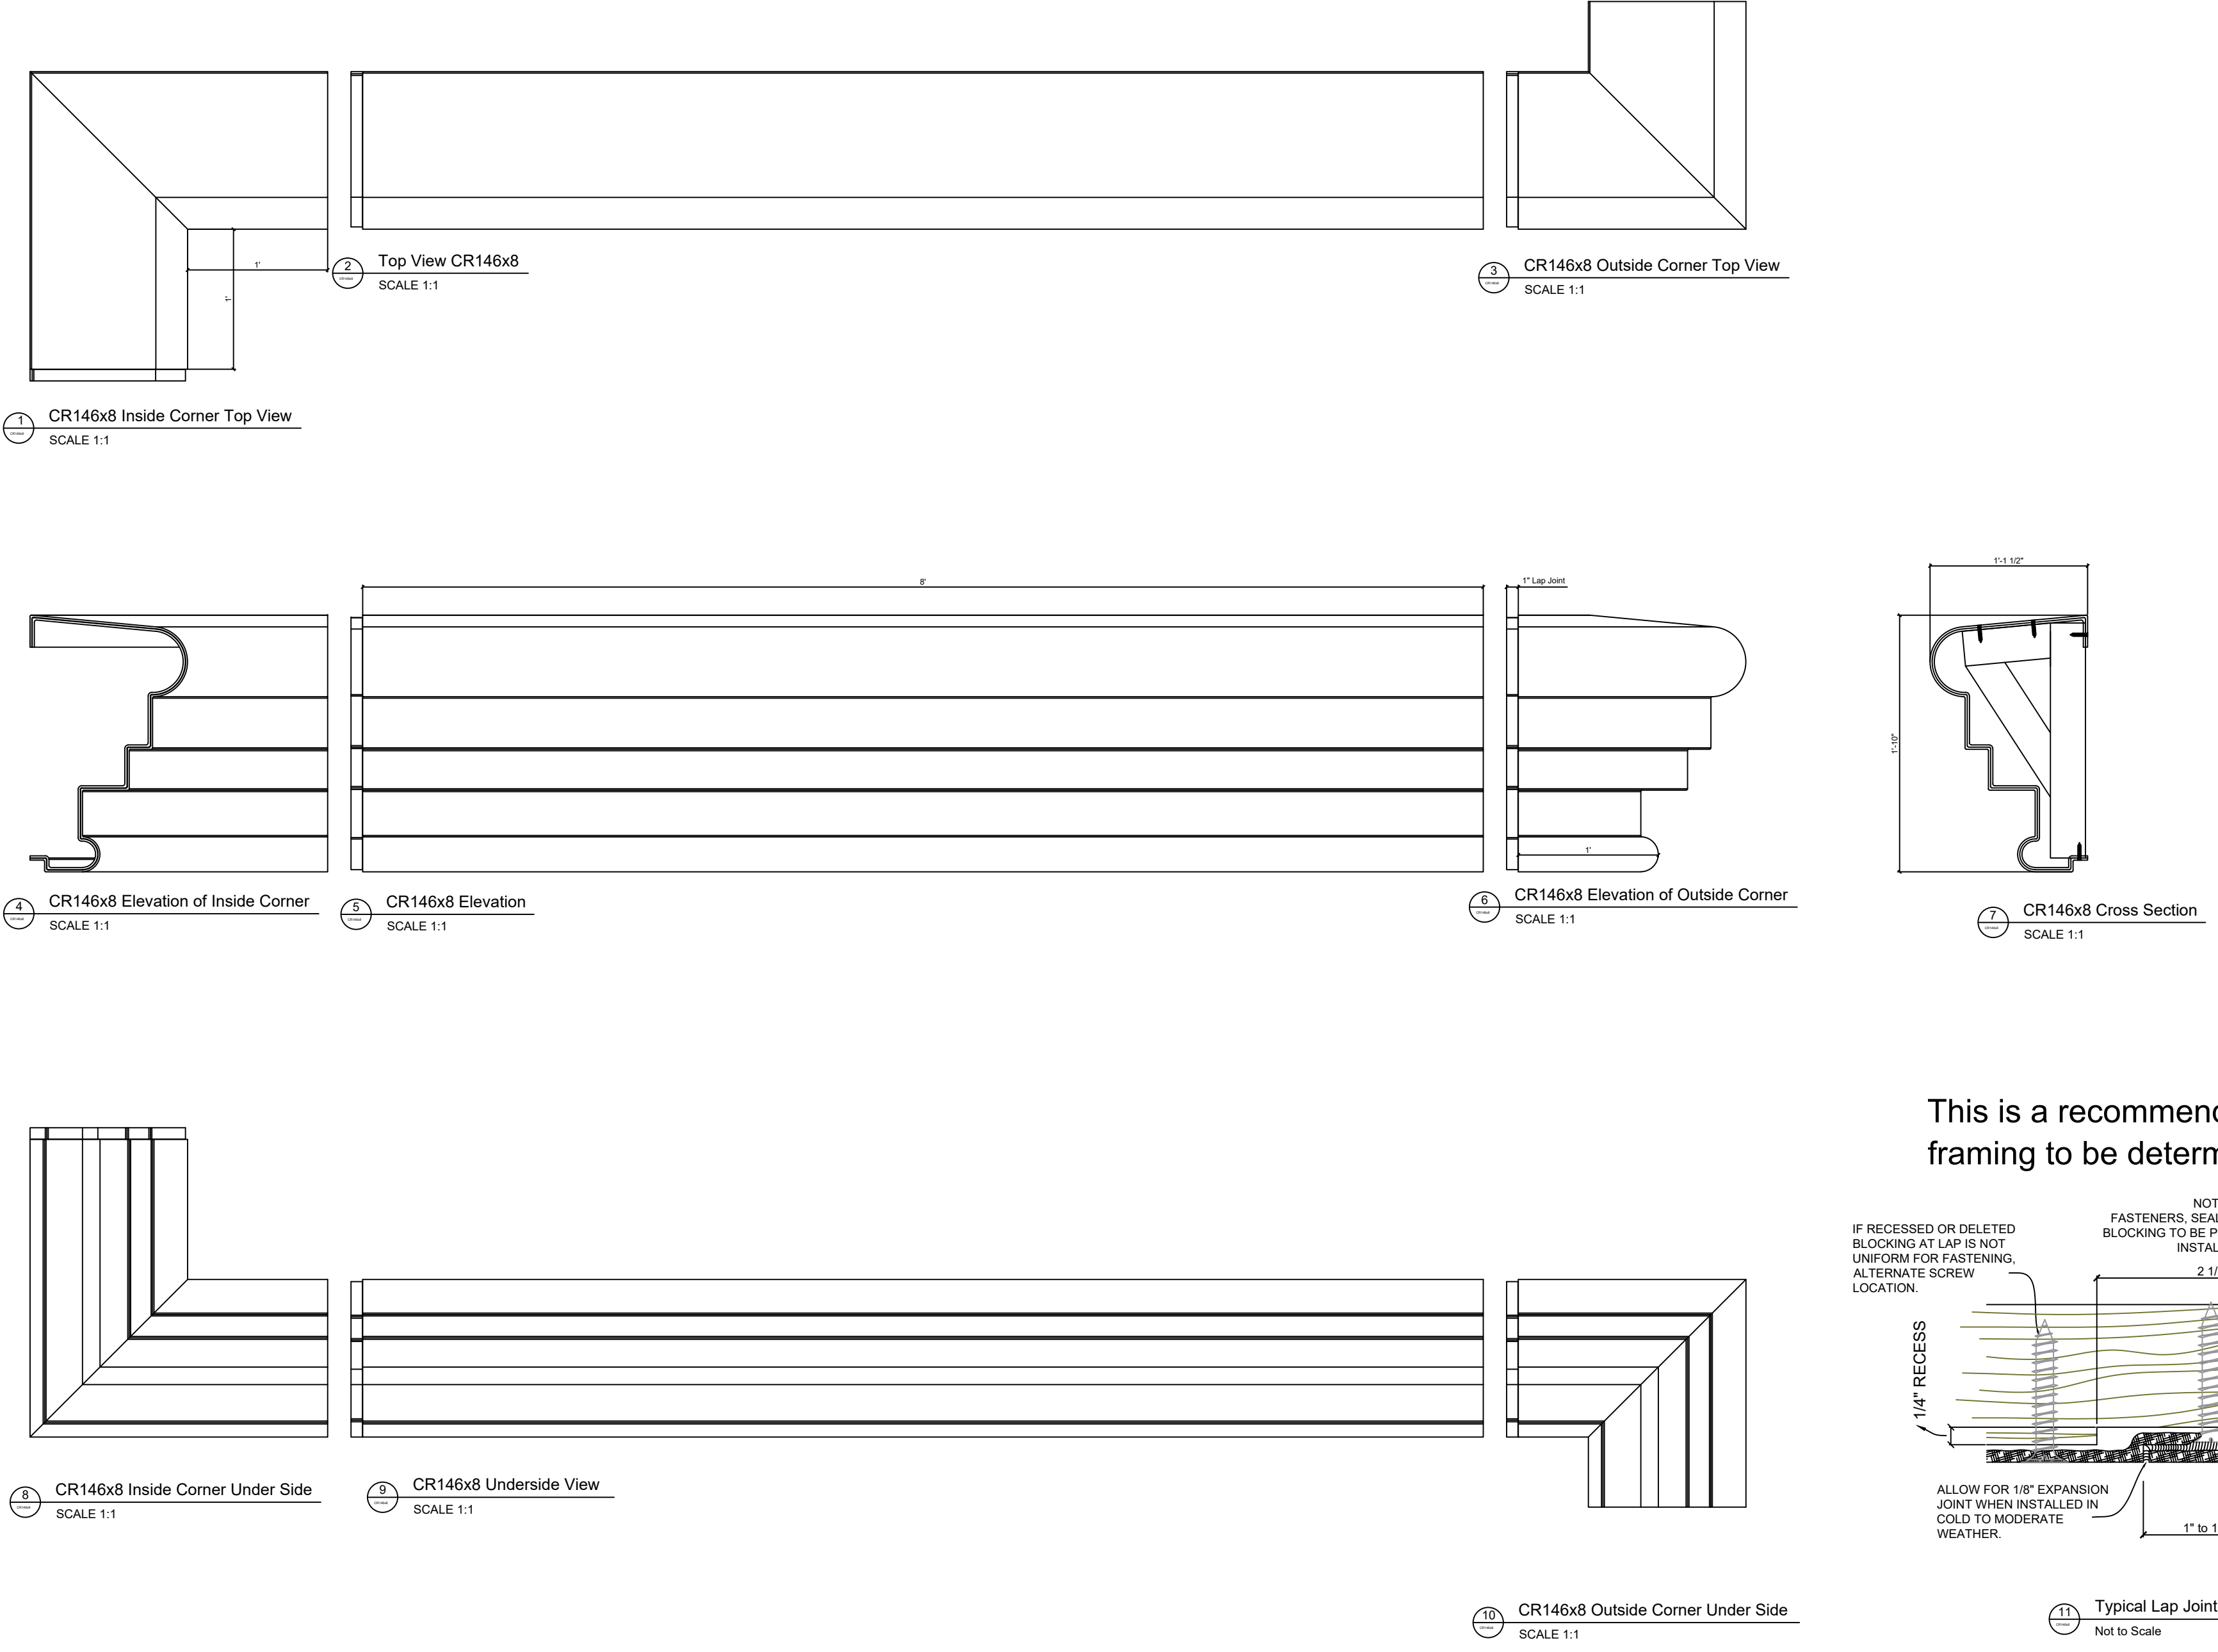

Fiberglass Cornice by: Royal Corinthian
 Profile: CR146x8
 1'-10" H x 1'-1 1/2" P x 96" L

Available in:
 Paint Grade (white gel coat finish)
 Pre-Finished (colored gel coat)
 Stone Finish (textured or smooth)
 Granite Finish (smooth granite look)

Manufactured by: Royal Corinthian
 T. 888-265-8661
 F. 888-344-2937
www.royalcorinthian.com
royalcor@royalcorinthian.com

This is a recommendation. Actual framing to be determined by Engineer.