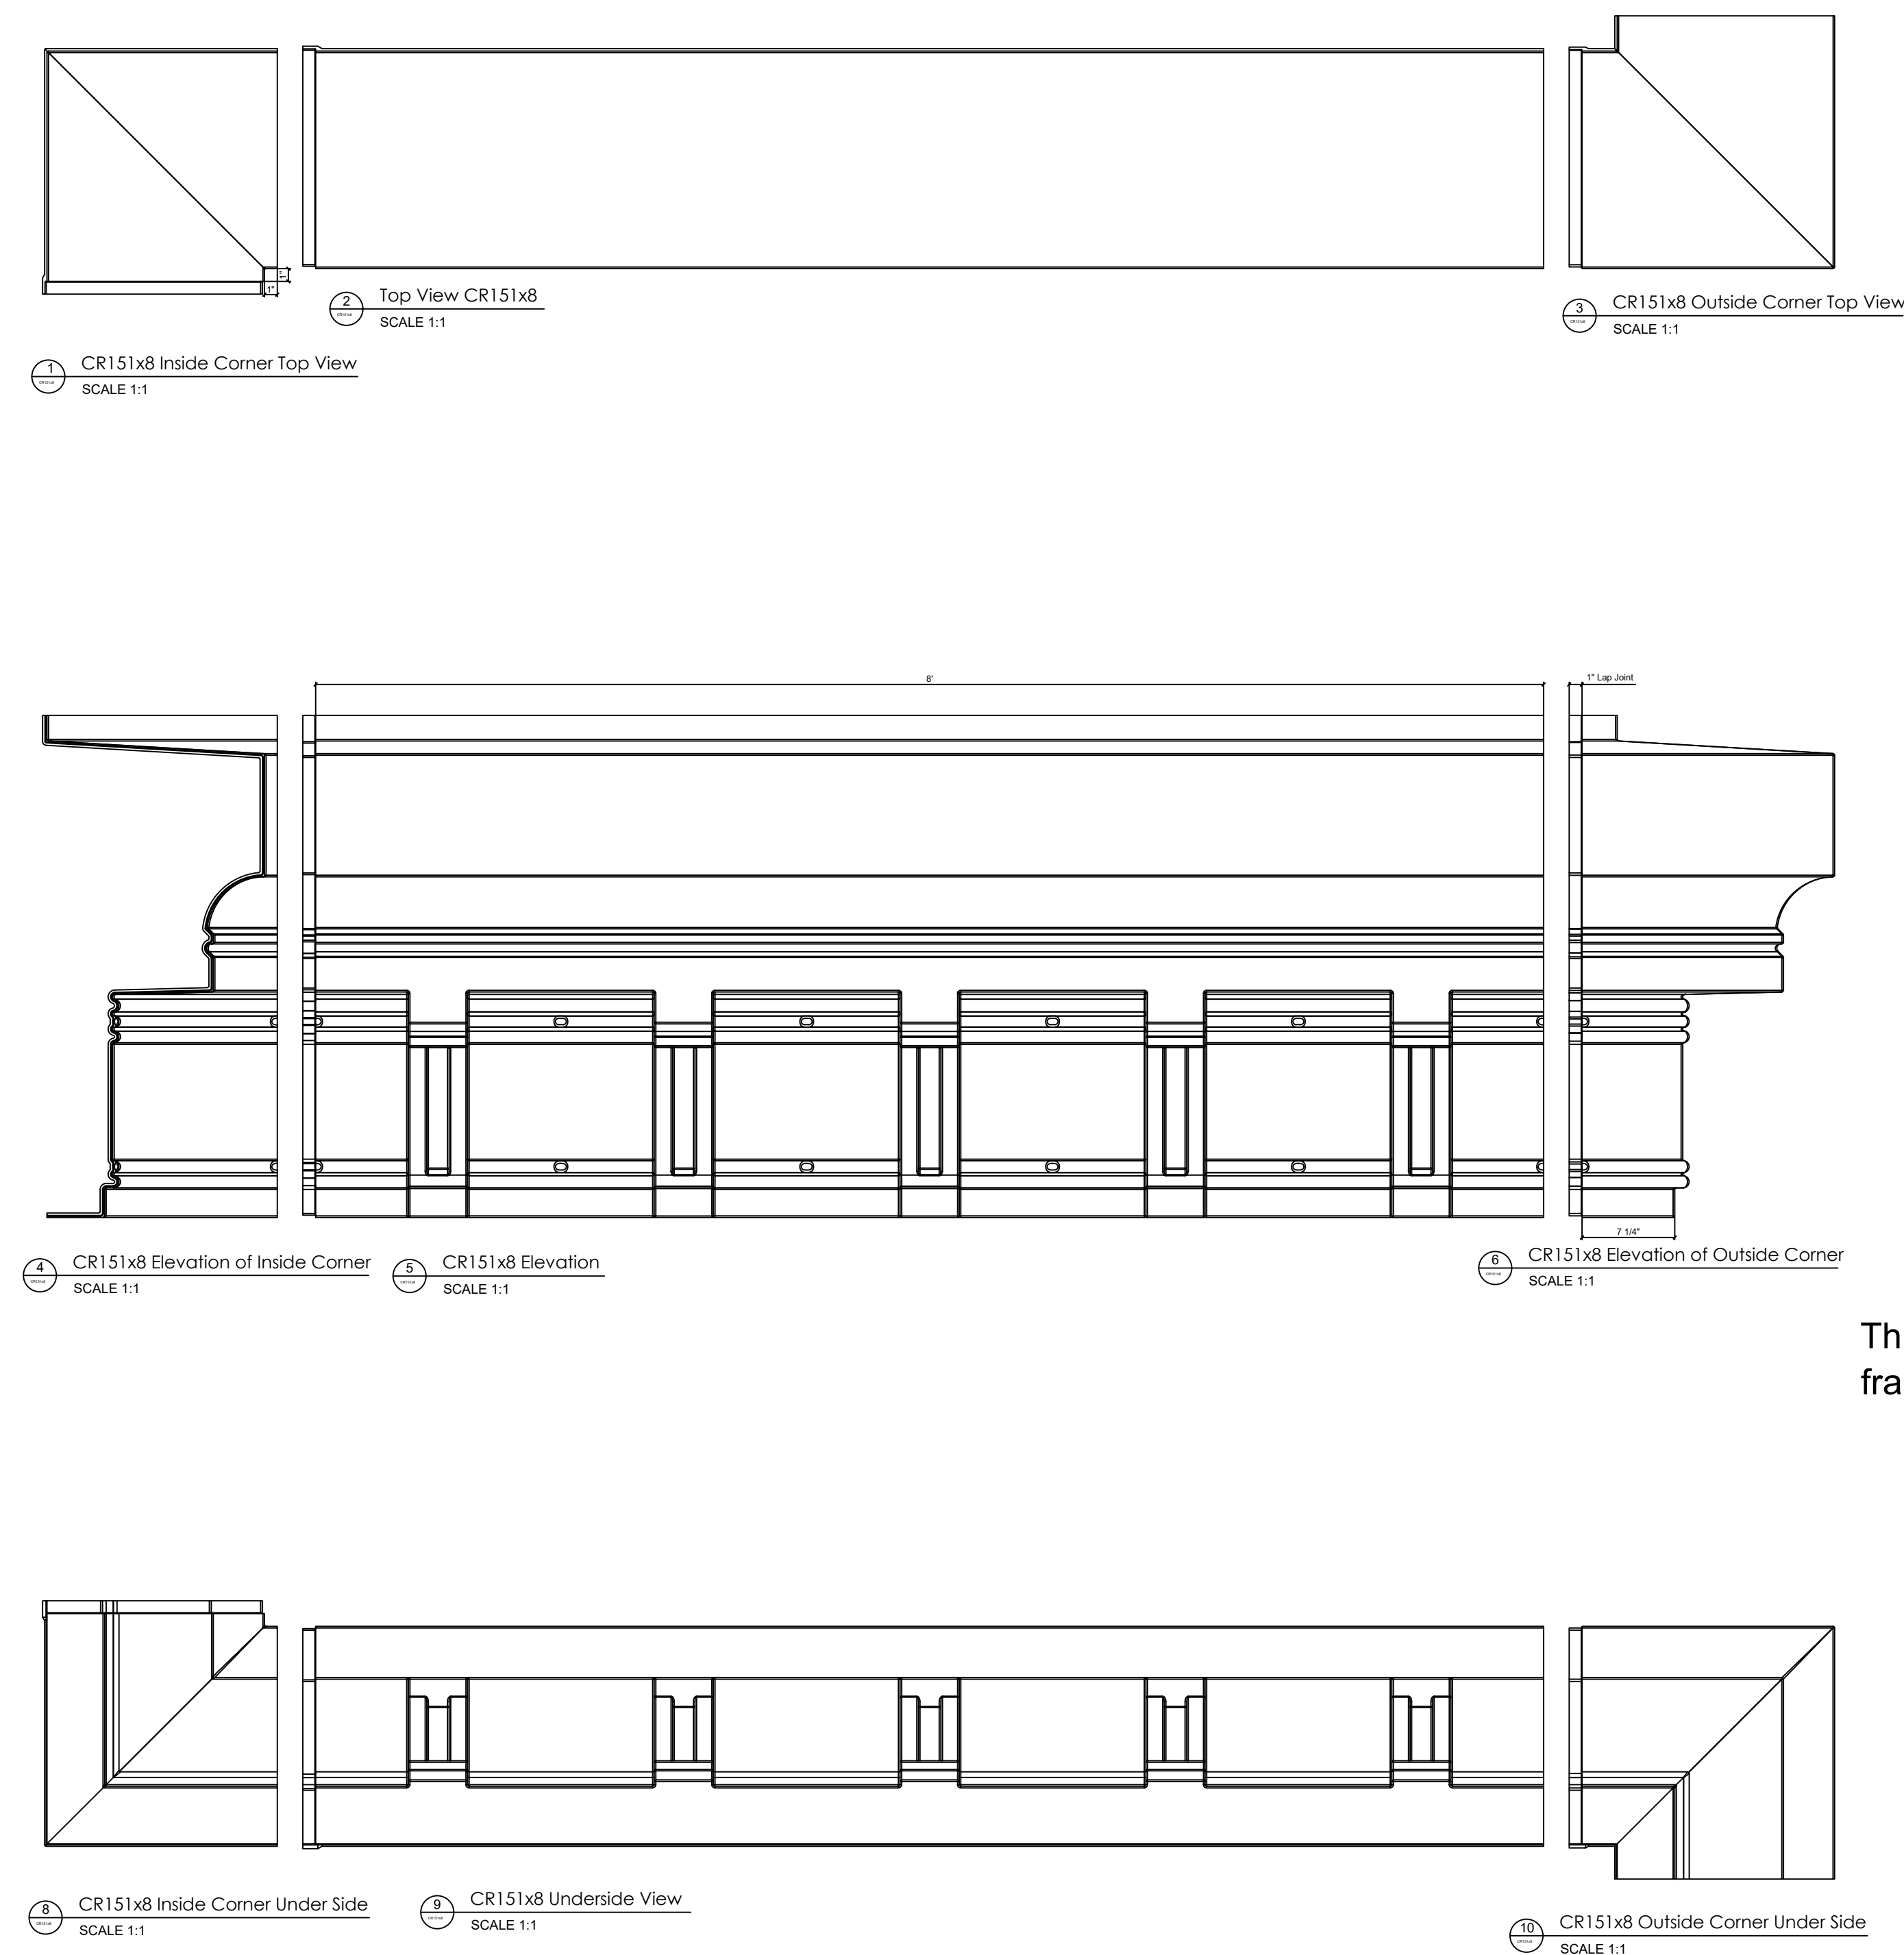

Fiberglass Cornice by: Royal Corinthian
Profile: CR151x8
3'-3 1/4" H x 1'-5 3/16" P x 96" L

Available in:
Paint Grade (white gel coat finish)
Pre-Finished (colored gel coat)
Stone Finish (textured or smooth)
Granite Finish (smooth granite look)

Manufactured by: Royal Corinthian
T. 888-265-8661
F. 888-344-2937
www.royalcorinthian.com
royalcor@royalcorinthian.com

This is a recommendation. Actual framing to be determined by Engineer.

This is a recommendation. Actual framing to be determined by Engineer.