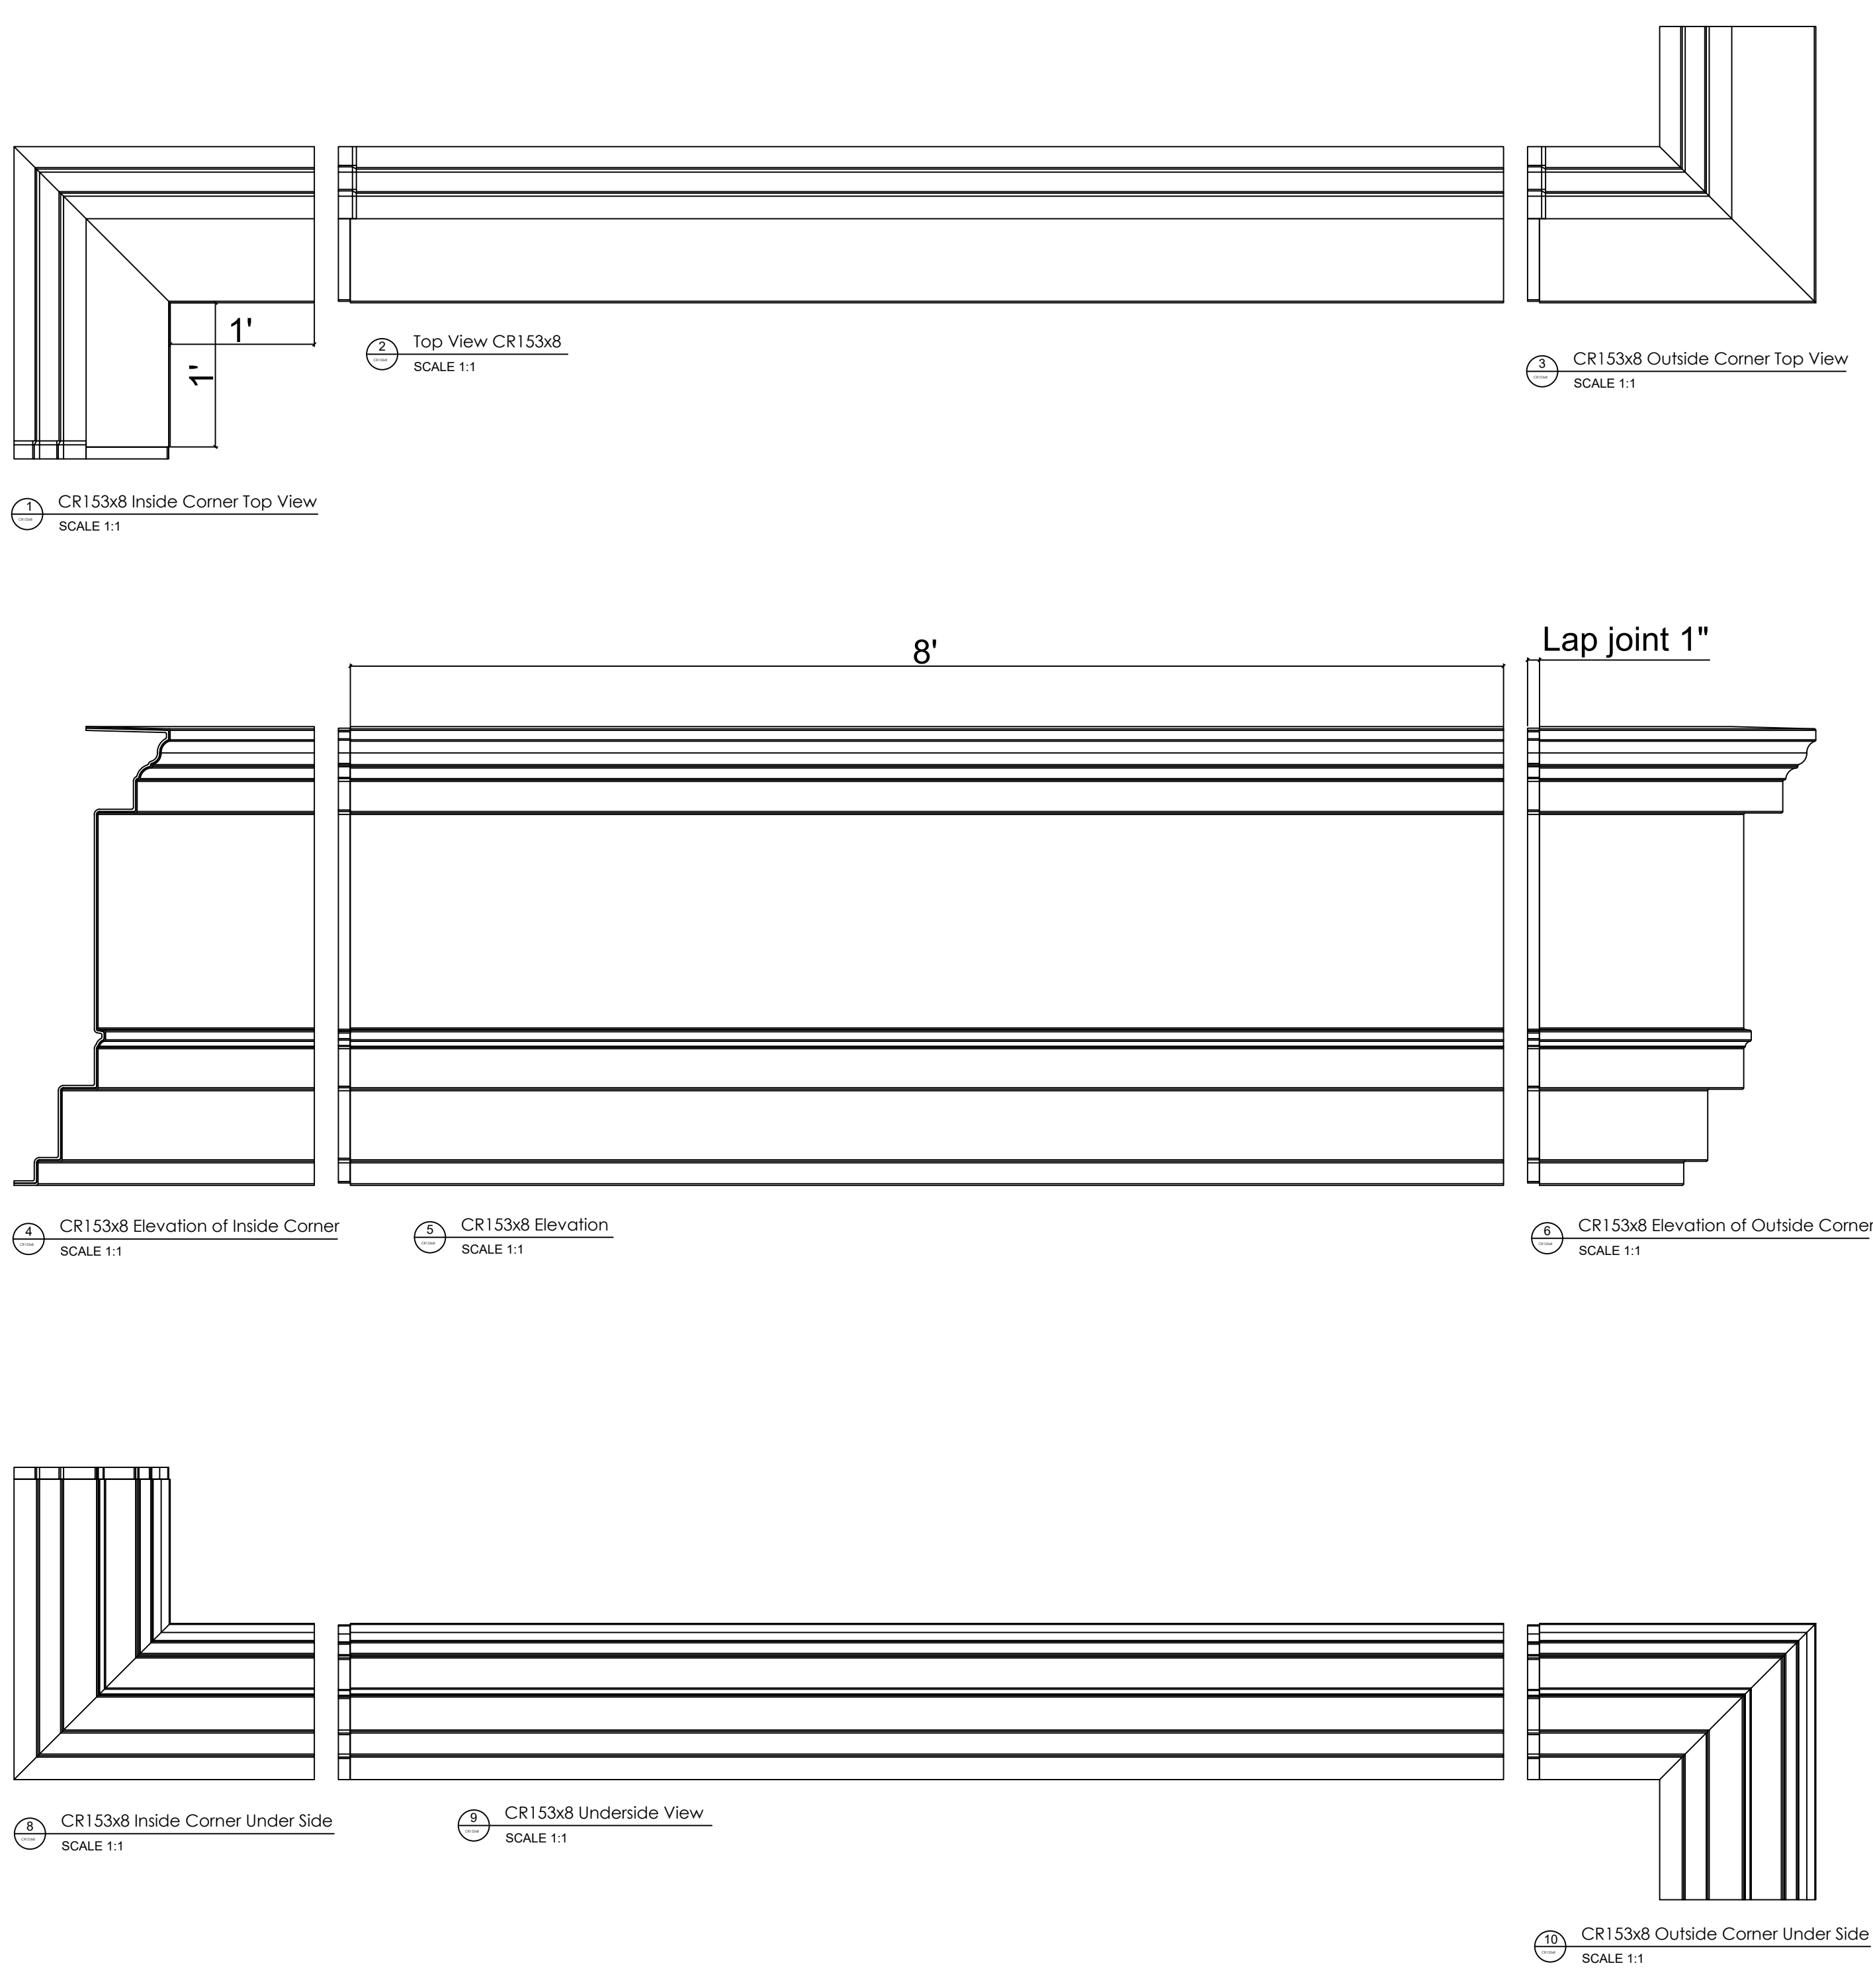

Fiberglass Cornice by: Royal Corinthian
Profile: CR153x8
3'-2 3/16" H x 1'-1" P x 96" L

Available in:
Paint Grade (white gel coat finish)
Pre-Finished (colored gel coat)
Stone Finish (textured or smooth)
Granite Finish (smooth granite look)

Manufactured by: Royal Corinthian
T. 888-265-8661
F. 888-344-2937
www.royalcorinthian.com
royalcor@royalcorinthian.com

This is a recommendation. Actual framing to be determined by Engineer.