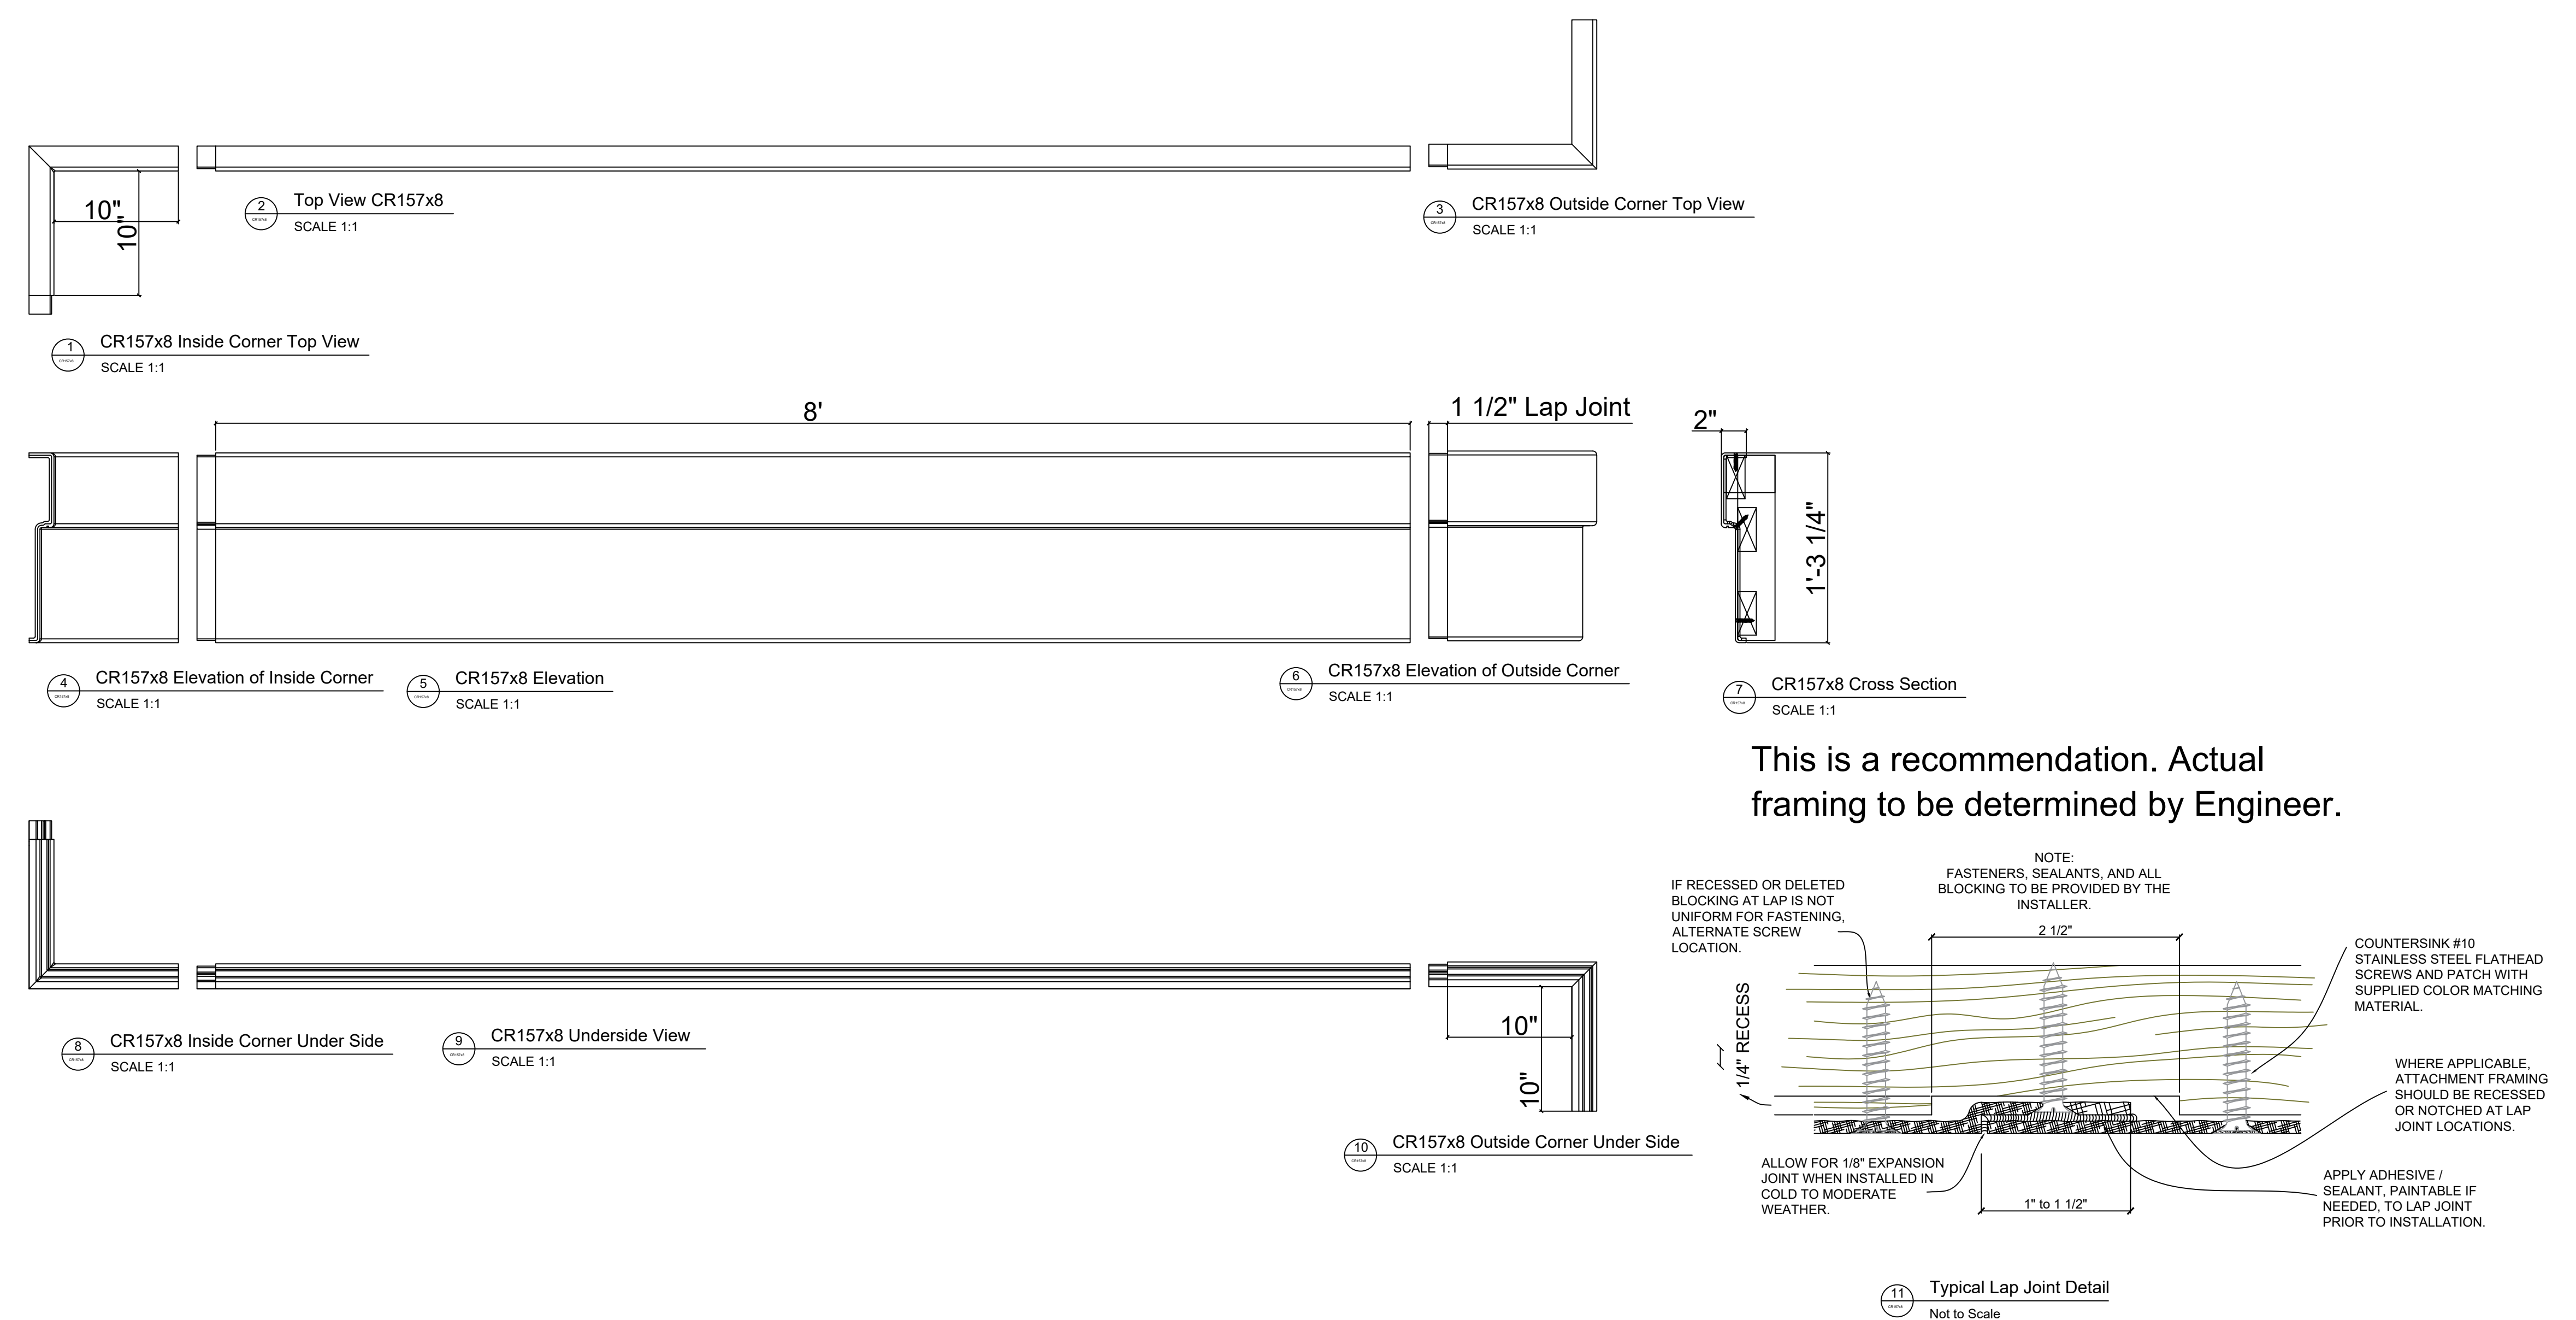

Fiberglass Cornice by: Royal Corinthian  
 Profile: CR157x8  
 1'-3 1/4" H x 2" P x 96" L

Available in:  
 Paint Grade (white gel coat finish)  
 Pre-Finished (colored gel coat)  
 Stone Finish (textured or smooth)  
 Granite Finish (smooth granite look)

This is a recommendation. Actual framing to be determined by Engineer.