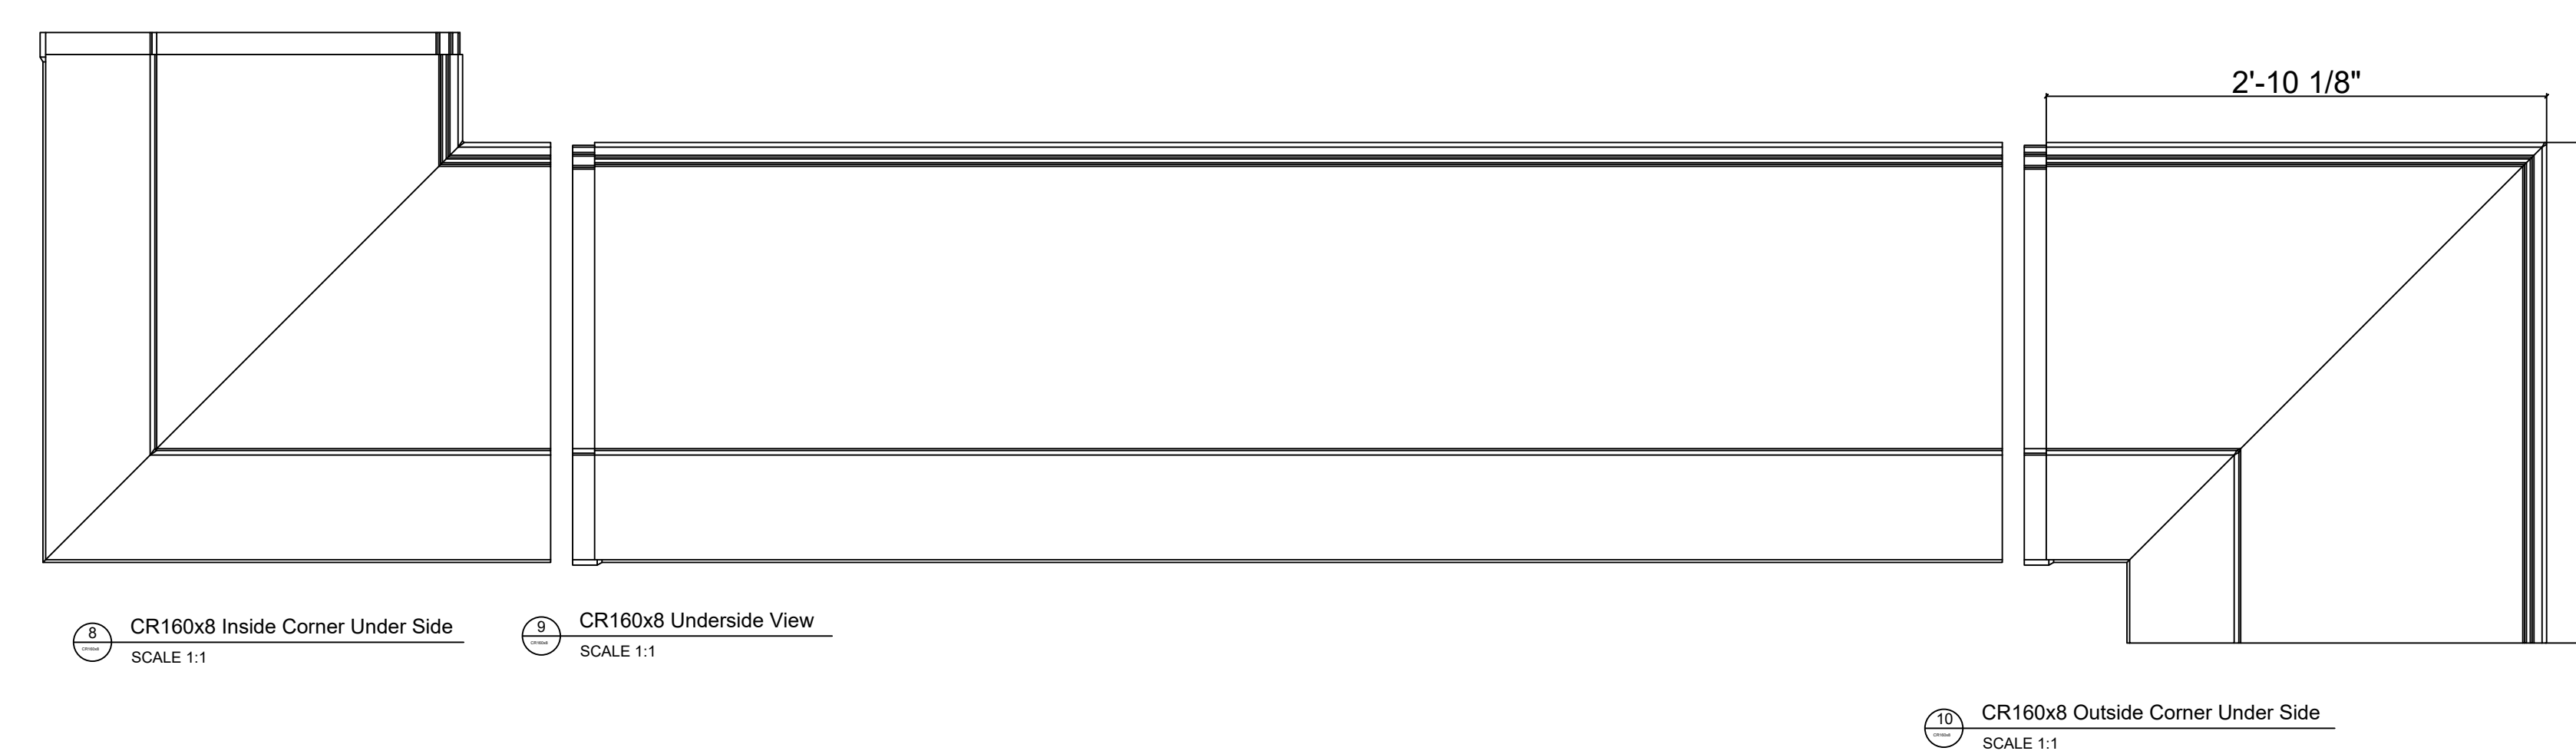

Fiberglass Cornice by: Royal Corinthian
 Profile: CR160x8
 1'-11 1/4" H x 2'-4 5/8" P x 96" L

Available in:
 Paint Grade (white gel coat finish)
 Pre-Finished (colored gel coat)
 Stone Finish (textured or smooth)
 Granite Finish (smooth granite look)

CR160x8 Elevation of Inside Corner
 SCALE 1:1

CR160x8 Elevation
 SCALE 1:1

CR160x8 Elevation of Outside Corner
 SCALE 1:1

CR160x8 Cross Section
 SCALE 1:1

CR160x8 Inside Corner Under Side
 SCALE 1:1

CR160x8 Underside View
 SCALE 1:1

CR160x8 Outside Corner Under Side
 SCALE 1:1

Typical Lap Joint Detail
 Not to Scale