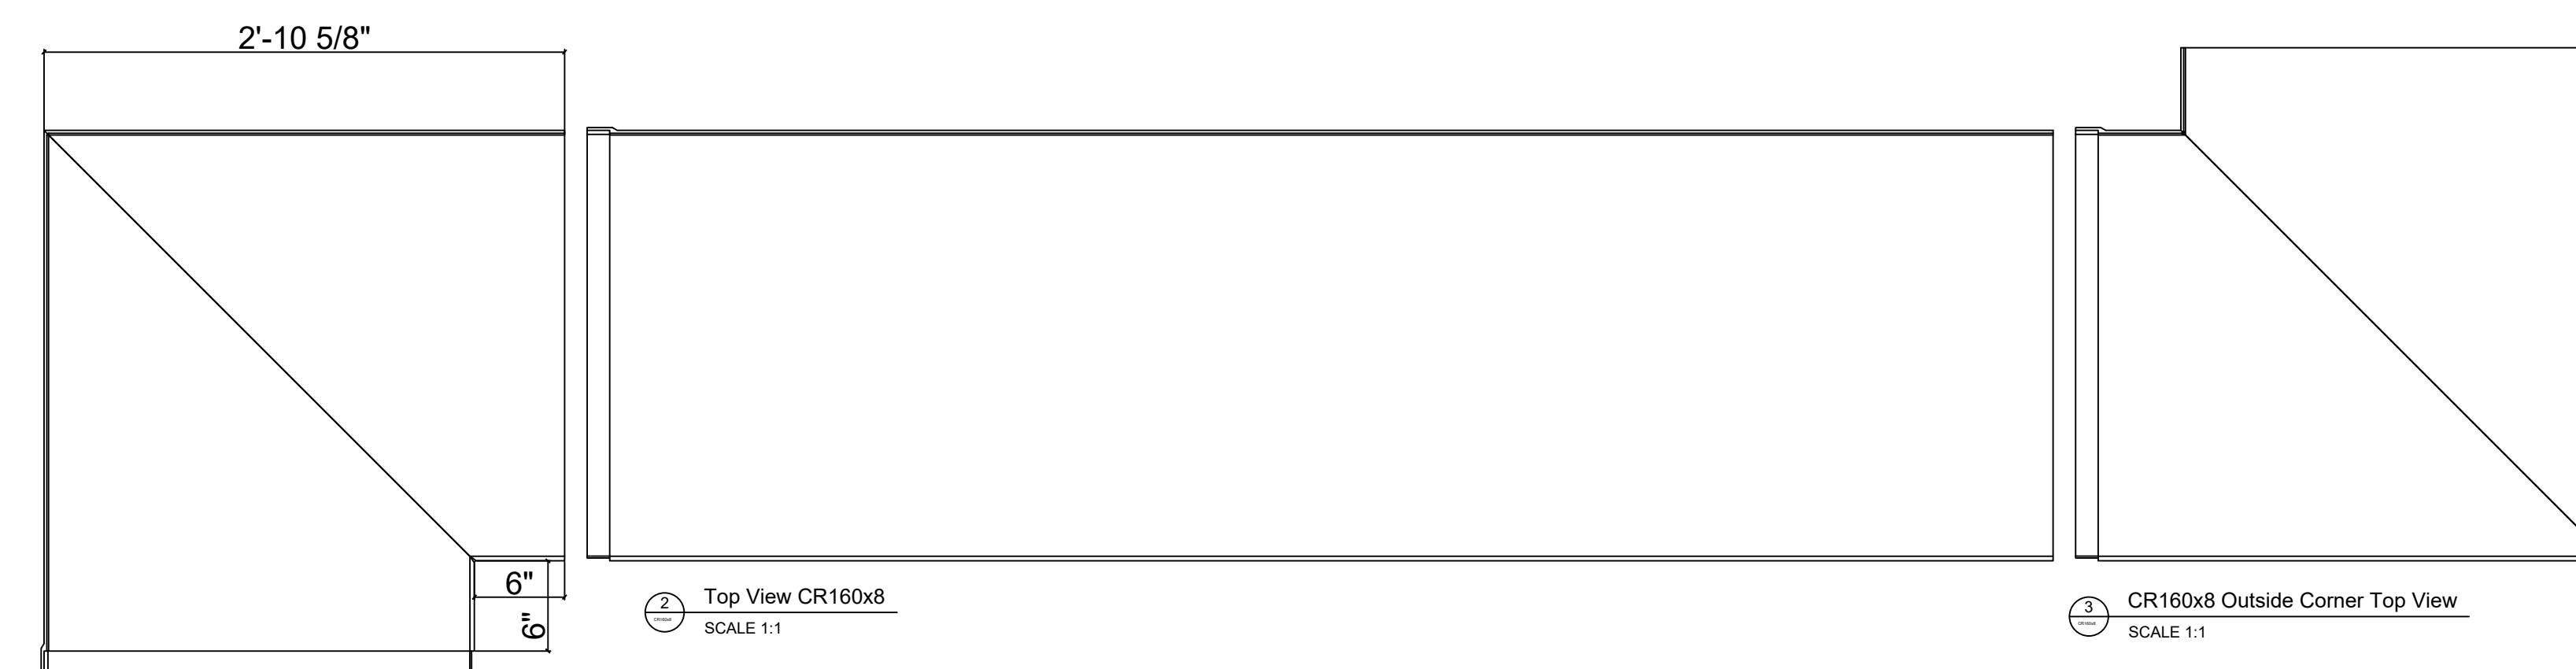

Fiberglass Cornice by: Royal Corinthian
 Profile: CR160x8
 1'-11 1/4" H x 2'-4 5/8" P x 96" L

Available in:
 Paint Grade (white gel coat finish)
 Pre-Finished (colored gel coat)
 Stone Finish (textured or smooth)
 Granite Finish (smooth granite look)

Manufactured by: Royal Corinthian
 T. 888-265-8661
 F. 888-344-2937
www.royalcorinthian.com
royalcor@royalcorinthian.com

CR160x8 Inside Corner Top View
 SCALE 1:1

CR160x8 Outside Corner Top View
 SCALE 1:1

CR160x8 Elevation of Inside Corner
 SCALE 1:1

CR160x8 Elevation
 SCALE 1:1

CR160x8 Elevation of Outside Corner
 SCALE 1:1

CR160x8 Cross Section
 SCALE 1:1

CR160x8 Inside Corner Under Side
 SCALE 1:1

CR160x8 Underside View
 SCALE 1:1

CR160x8 Outside Corner Under Side
 SCALE 1:1

Typical Lap Joint Detail
 Not to Scale