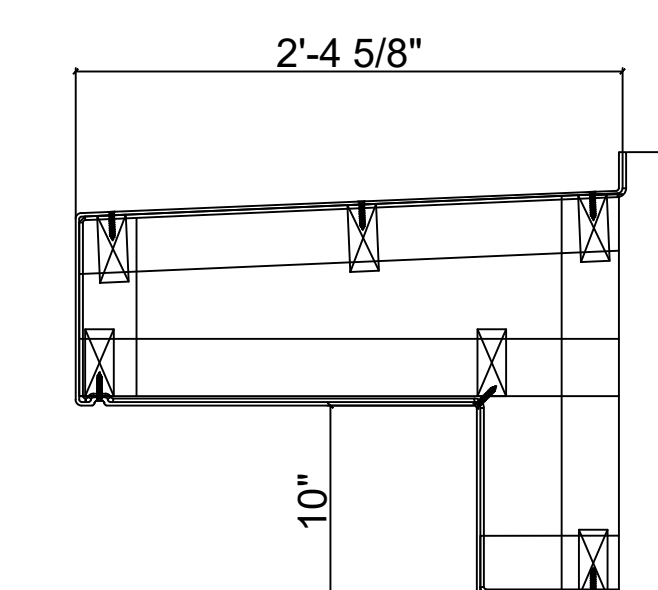

Fiberglass Cornice by: Royal Corinthian
 Profile: CR160x8
 1'-11 1/4" H x 2'-4 5/8" P x 96" L

Available in:
 Paint Grade (white gel coat finish)
 Pre-Finished (colored gel coat)
 Stone Finish (textured or smooth)
 Granite Finish (smooth granite look)

Manufactured by: Royal Corinthian
 T. 888-265-8661
 F. 888-344-2937
www.royalcorinthian.com
royalcor@royalcorinthian.com

CR160x8 Inside Corner Top View
 SCALE 1:1

CR160x8 Outside Corner Top View
 SCALE 1:1

CR160x8 Elevation of Inside Corner
 SCALE 1:1

CR160x8 Elevation
 SCALE 1:1

CR160x8 Elevation of Outside Corner
 SCALE 1:1

CR160x8 Cross Section
 SCALE 1:1

CR160x8 Inside Corner Under Side
 SCALE 1:1

CR160x8 Underside View
 SCALE 1:1

CR160x8 Outside Corner Under Side
 SCALE 1:1

Typical Lap Joint Detail
 Not to Scale