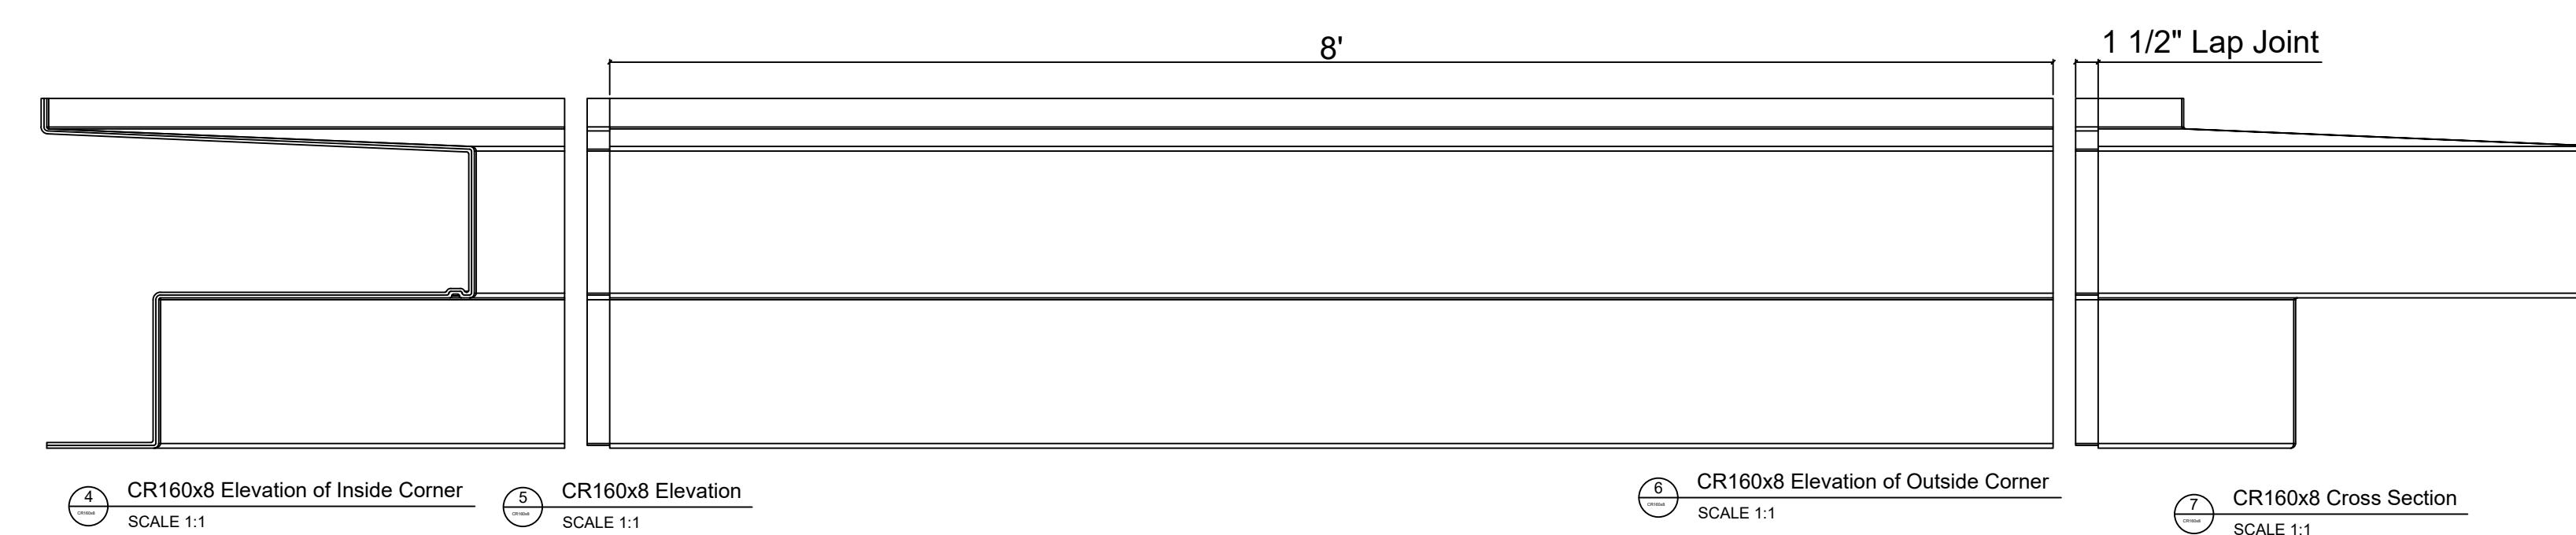

Fiberglass Cornice by: Royal Corinthian
 Profile: CR160x8
 1'-11 1/4" H x 2'-4 5/8" P x 96" L

Available in:
 Paint Grade (white gel coat finish)
 Pre-Finished (colored gel coat)
 Stone Finish (textured or smooth)
 Granite Finish (smooth granite look)

Manufactured by: Royal Corinthian
 T. 888-265-8661
 F. 888-344-2937
www.royalcorinthian.com
royalcor@royalcorinthian.com

CR160x8 Inside Corner Top View
 SCALE 1:1

CR160x8 Outside Corner Top View
 SCALE 1:1

CR160x8 Elevation of Inside Corner
 SCALE 1:1

CR160x8 Elevation
 SCALE 1:1

CR160x8 Elevation of Outside Corner
 SCALE 1:1

CR160x8 Cross Section
 SCALE 1:1

CR160x8 Inside Corner Under Side
 SCALE 1:1

CR160x8 Underside View
 SCALE 1:1

CR160x8 Outside Corner Under Side
 SCALE 1:1

Typical Lap Joint Detail
 Not to Scale