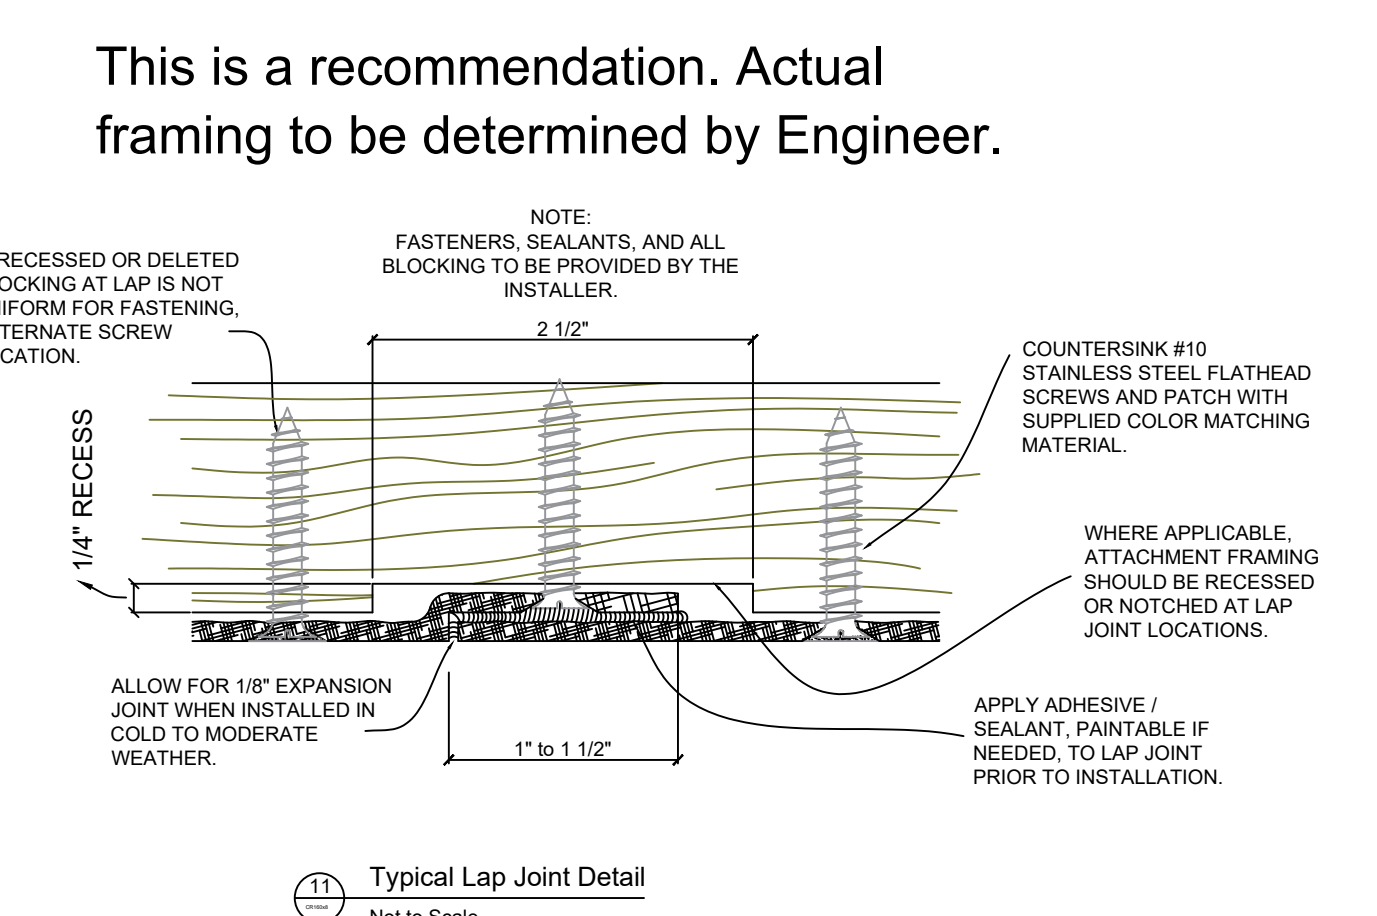

CR160x8 Elevation of Inside Corner
 SCALE 1:1

CR160x8 Elevation
 SCALE 1:1

CR160x8 Elevation of Outside Corner
 SCALE 1:1

CR160x8 Cross Section
 SCALE 1:1

CR160x8 Inside Corner Under Side
 SCALE 1:1

CR160x8 Underside View
 SCALE 1:1

CR160x8 Outside Corner Under Side
 SCALE 1:1

Typical Lap Joint Detail
 Not to Scale