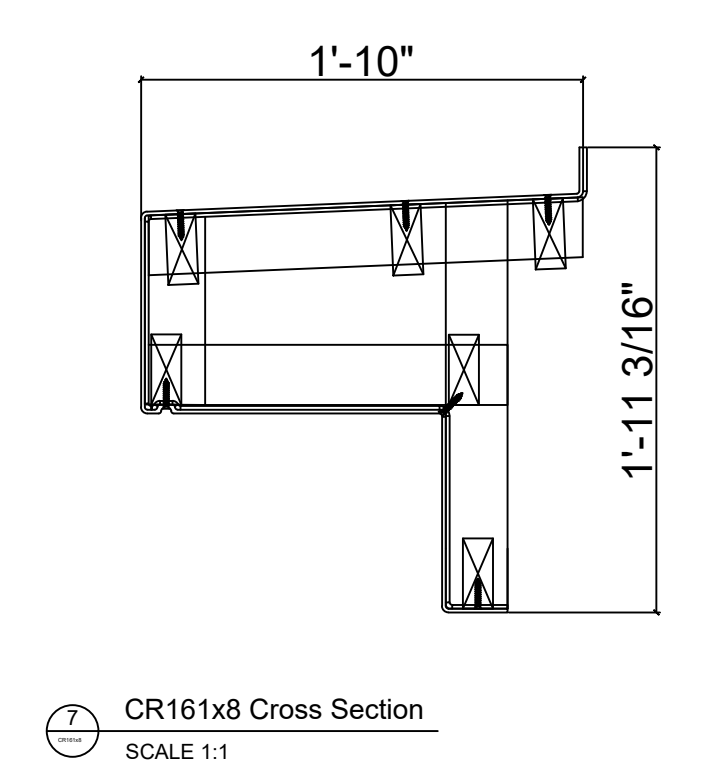

Fiberglass Cornice by: Royal Corinthian
Profile: CR161x8
1'-11 3/16" H x 1'-10" P x 96" L

Available in:
Paint Grade (white gel coat finish)
Pre-Finished (colored gel coat)
Stone Finish (textured or smooth)
Granite Finish (smooth granite look)

Manufactured by: Royal Corinthian
T. 888-265-8661
F. 888-344-2937
www.royalcorinthian.com
royalcor@royalcorinthian.com