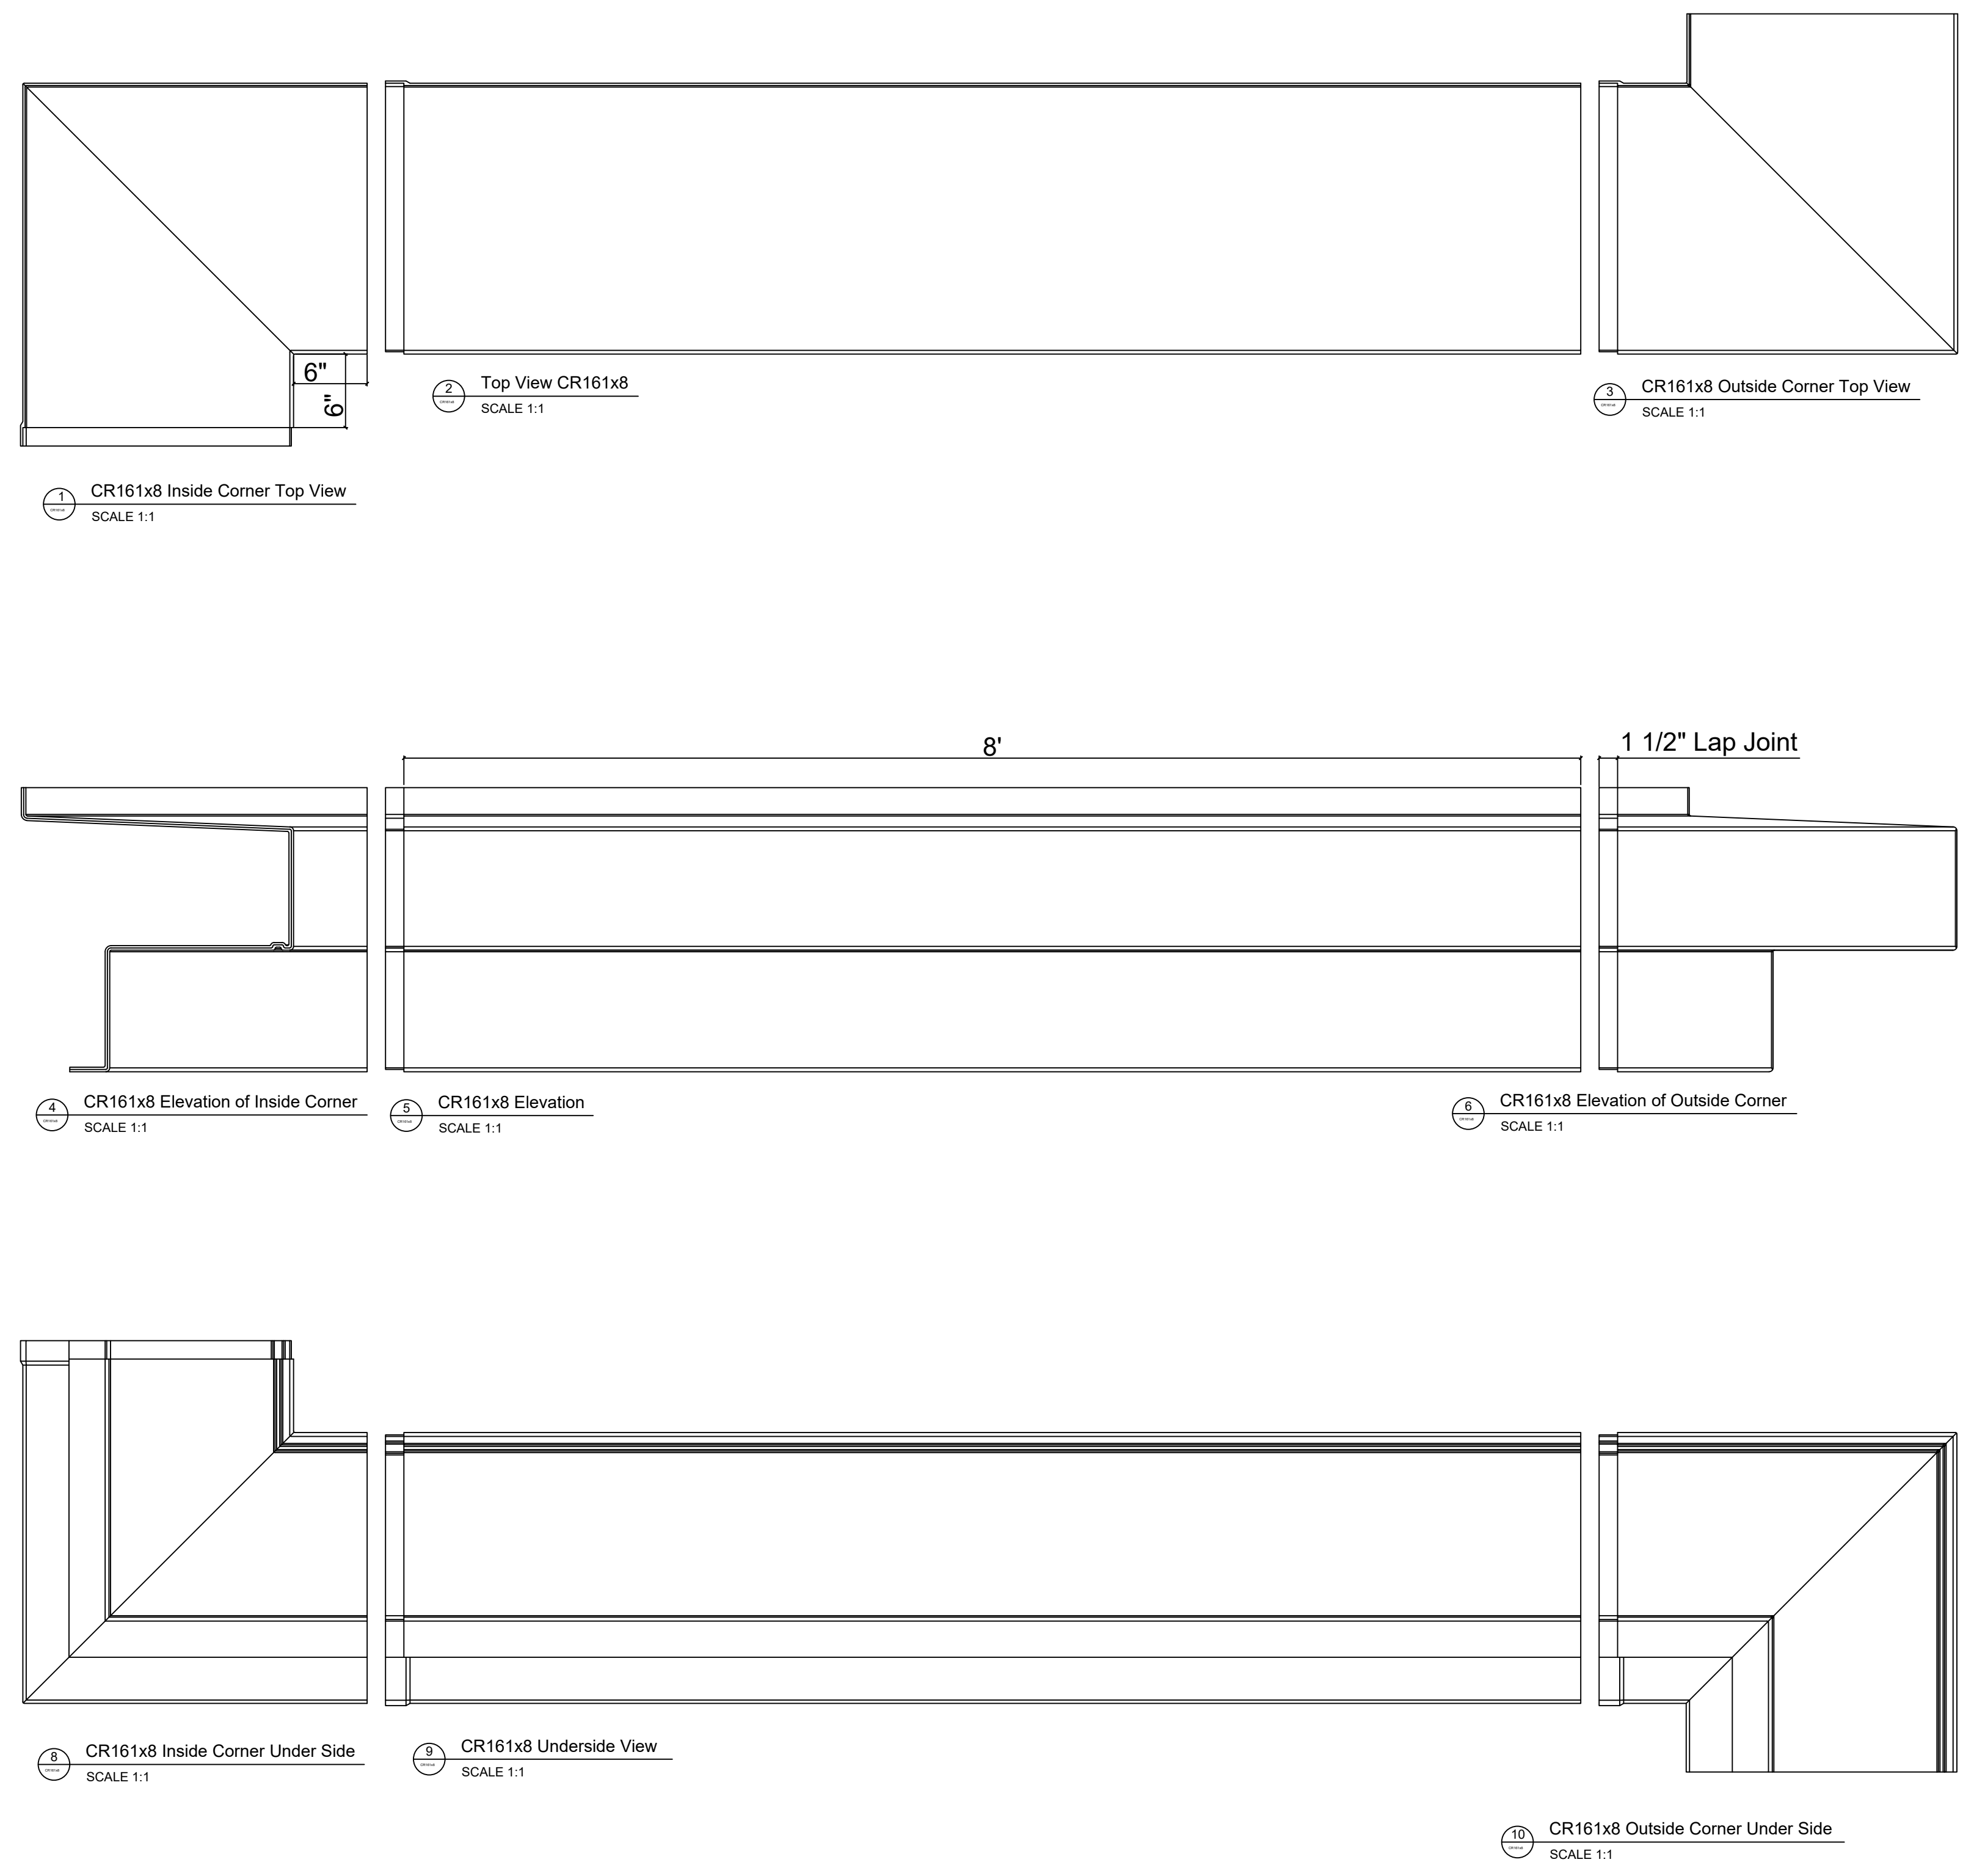

Fiberglass Cornice by: Royal Corinthian
Profile: CR161x8
1'-11 3/16" H x 1'-10" P x 96" L

Available in:
Paint Grade (white gel coat finish)
Pre-Finished (colored gel coat)
Stone Finish (textured or smooth)
Granite Finish (smooth granite look)

Manufactured by: Royal Corinthian
T. 888-265-8661
F. 888-344-2937
www.royalcorinthian.com
royalcor@royalcorinthian.com