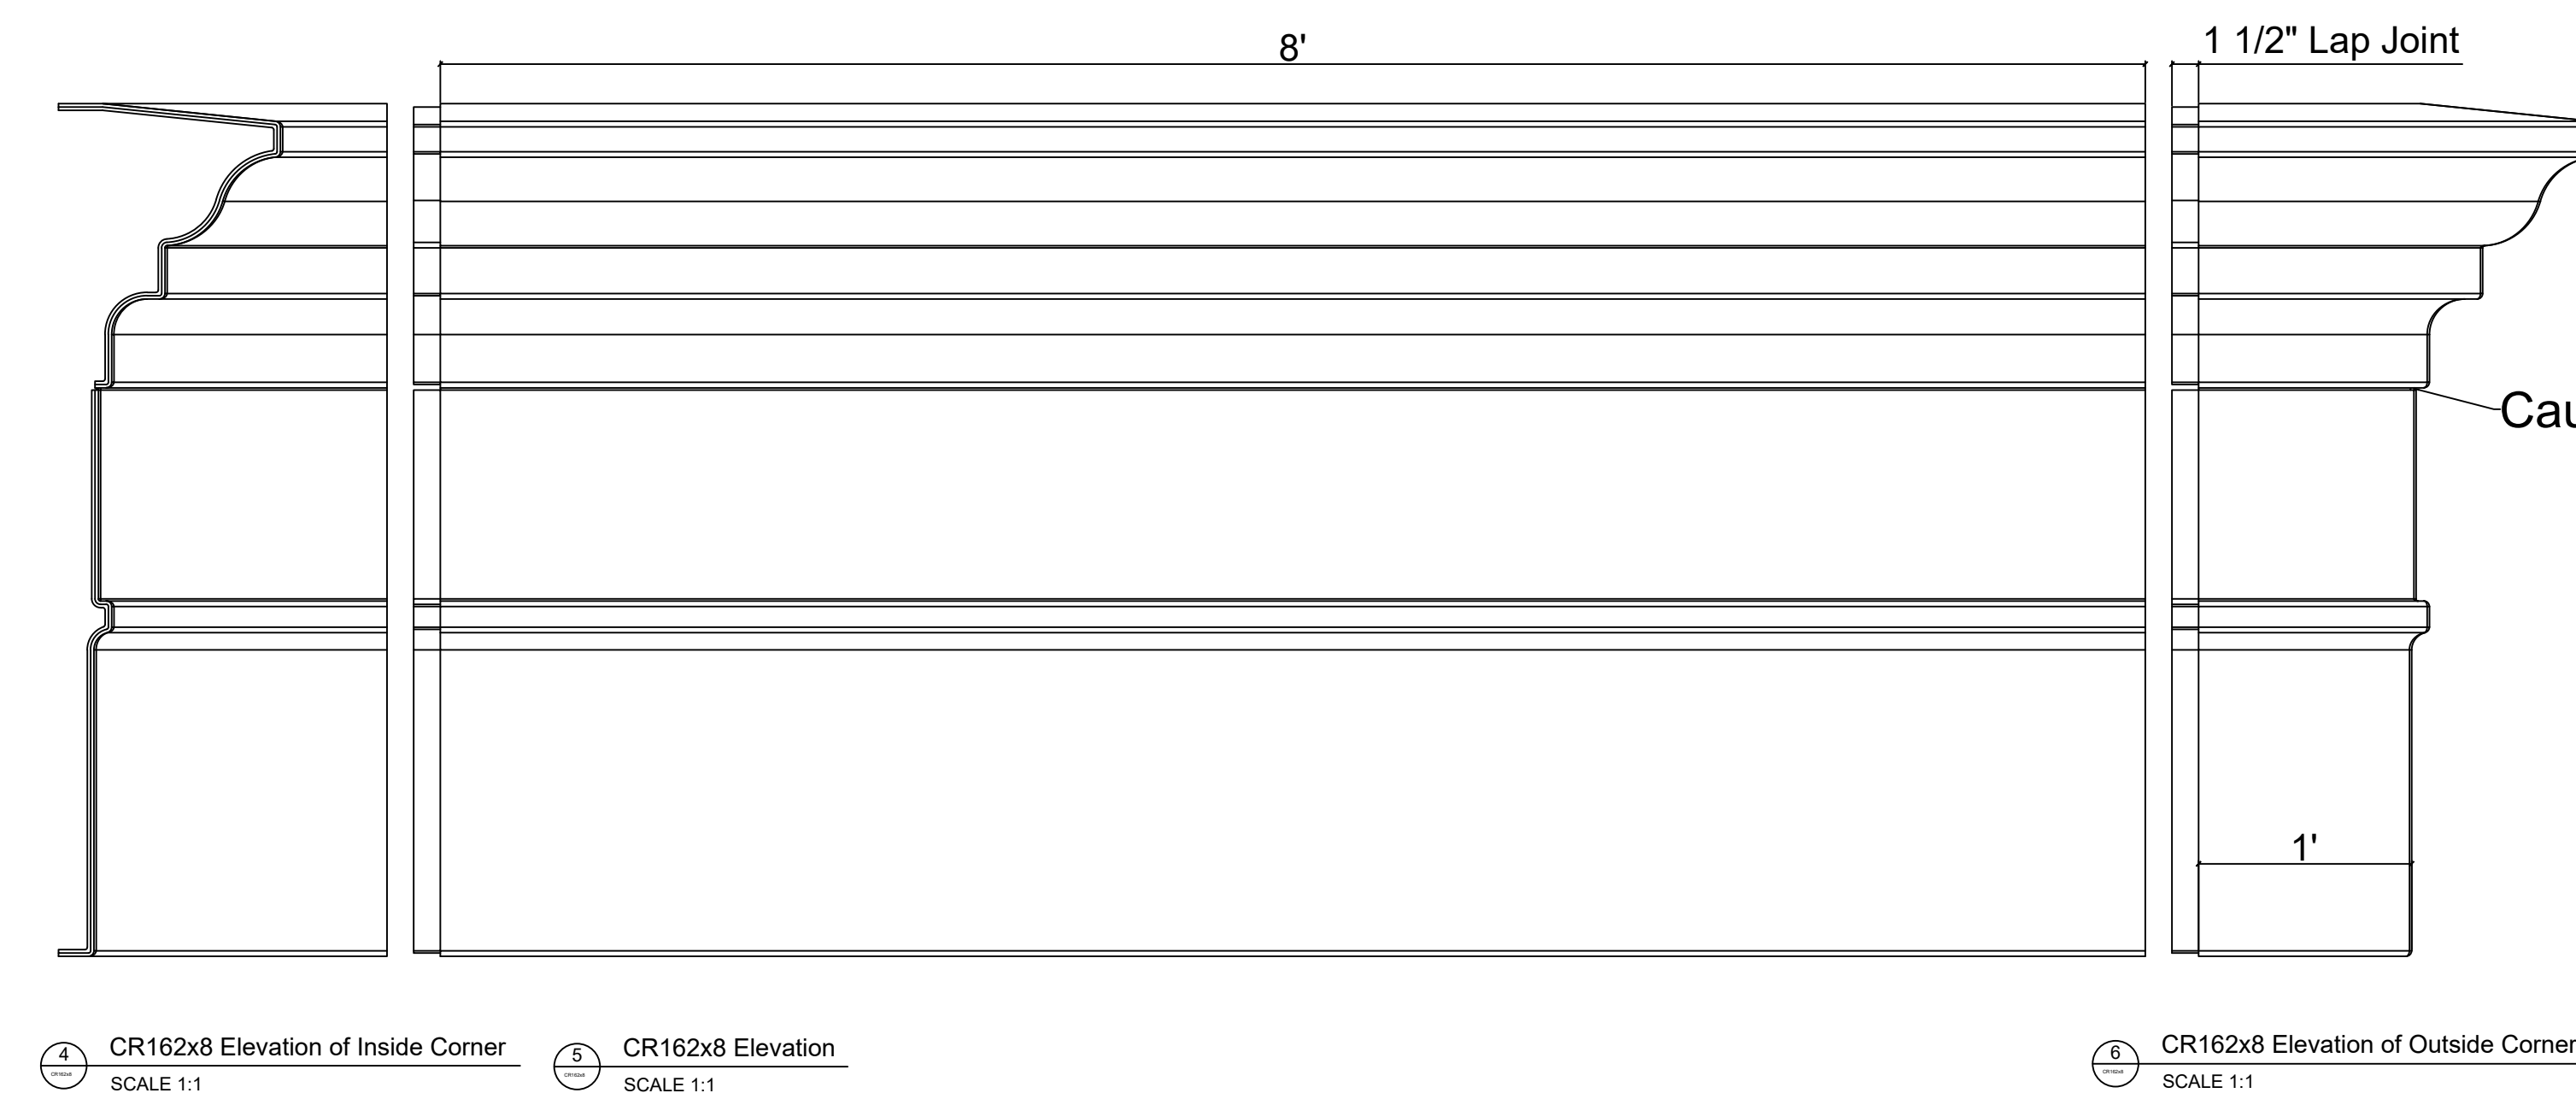

Fiberglass Cornice by: Royal Corinthian
Profile: CR162x8
4' H x 1'-0 1/2" P x 96" L

Available in:
Paint Grade (white gel coat finish)
Pre-Finished (colored gel coat)
Stone Finish (textured or smooth)
Granite Finish (smooth granite look)

Manufactured by: Royal Corinthian
T. 888-265-8661
F. 888-344-2937
www.royalcorinthian.com
royalcor@royalcorinthian.com