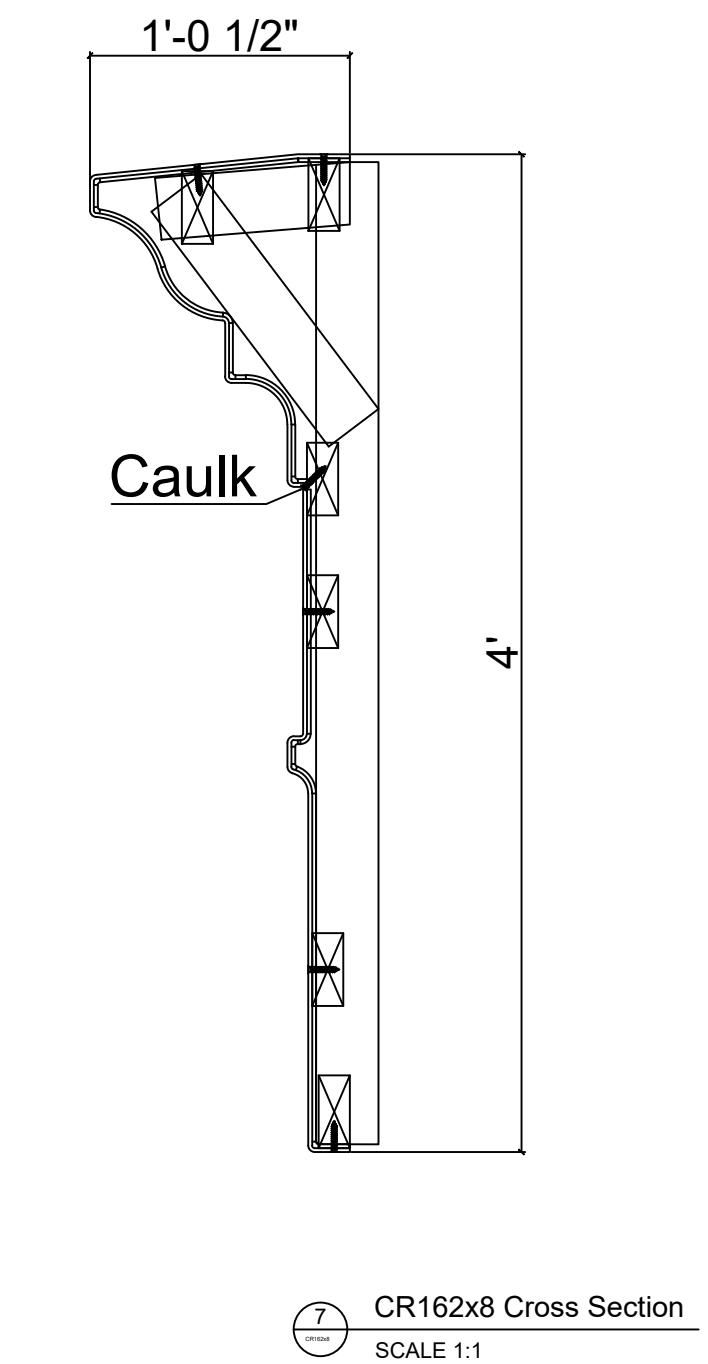

Fiberglass Cornice by: Royal Corinthian
Profile: CR162x8
4' H x 1'-0 1/2" P x 96" L

Available in:
Paint Grade (white gel coat finish)
Pre-Finished (colored gel coat)
Stone Finish (textured or smooth)
Granite Finish (smooth granite look)

Manufactured by: Royal Corinthian
T. 888-265-8661
F. 888-344-2937
www.royalcorinthian.com
royalcor@royalcorinthian.com