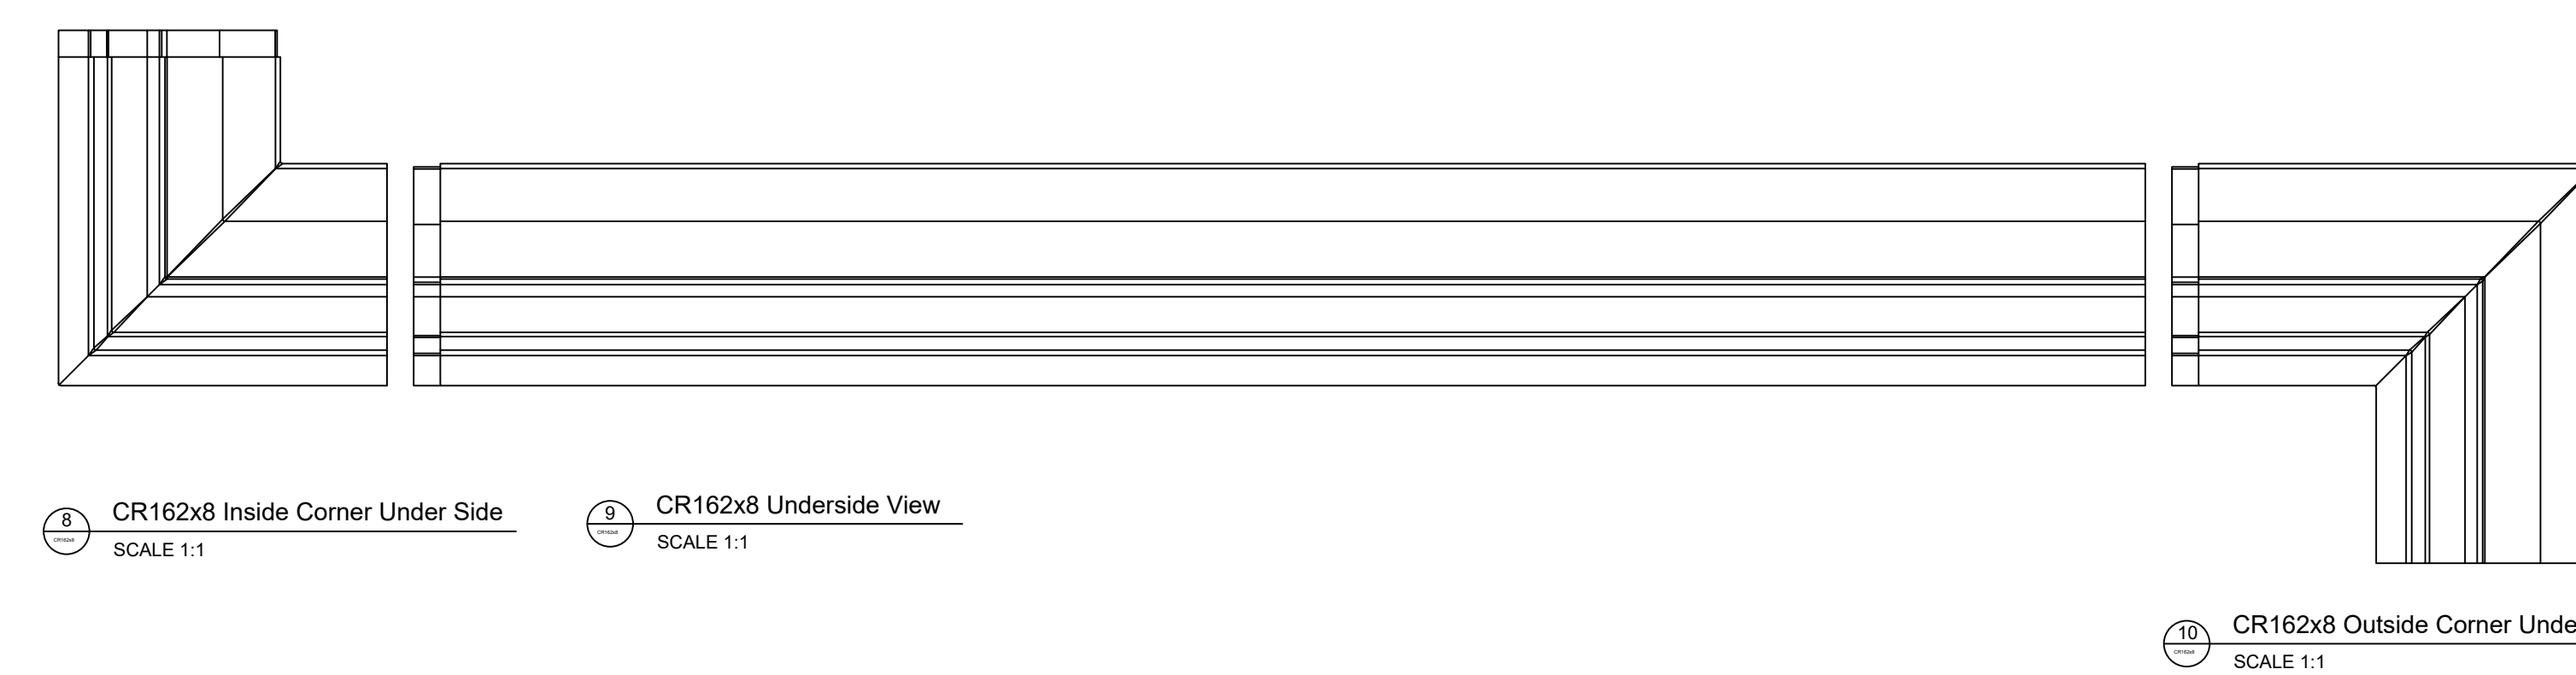

Fiberglass Cornice by: Royal Corinthian
Profile: CR162x8
4' H x 1'-0 1/2" P x 96" L

Available in:
Paint Grade (white gel coat finish)
Pre-Finished (colored gel coat)
Stone Finish (textured or smooth)
Granite Finish (smooth granite look)

Manufactured by: Royal Corinthian
T. 888-265-8661
F. 888-344-2937
www.royalcorinthian.com
royalcor@royalcorinthian.com