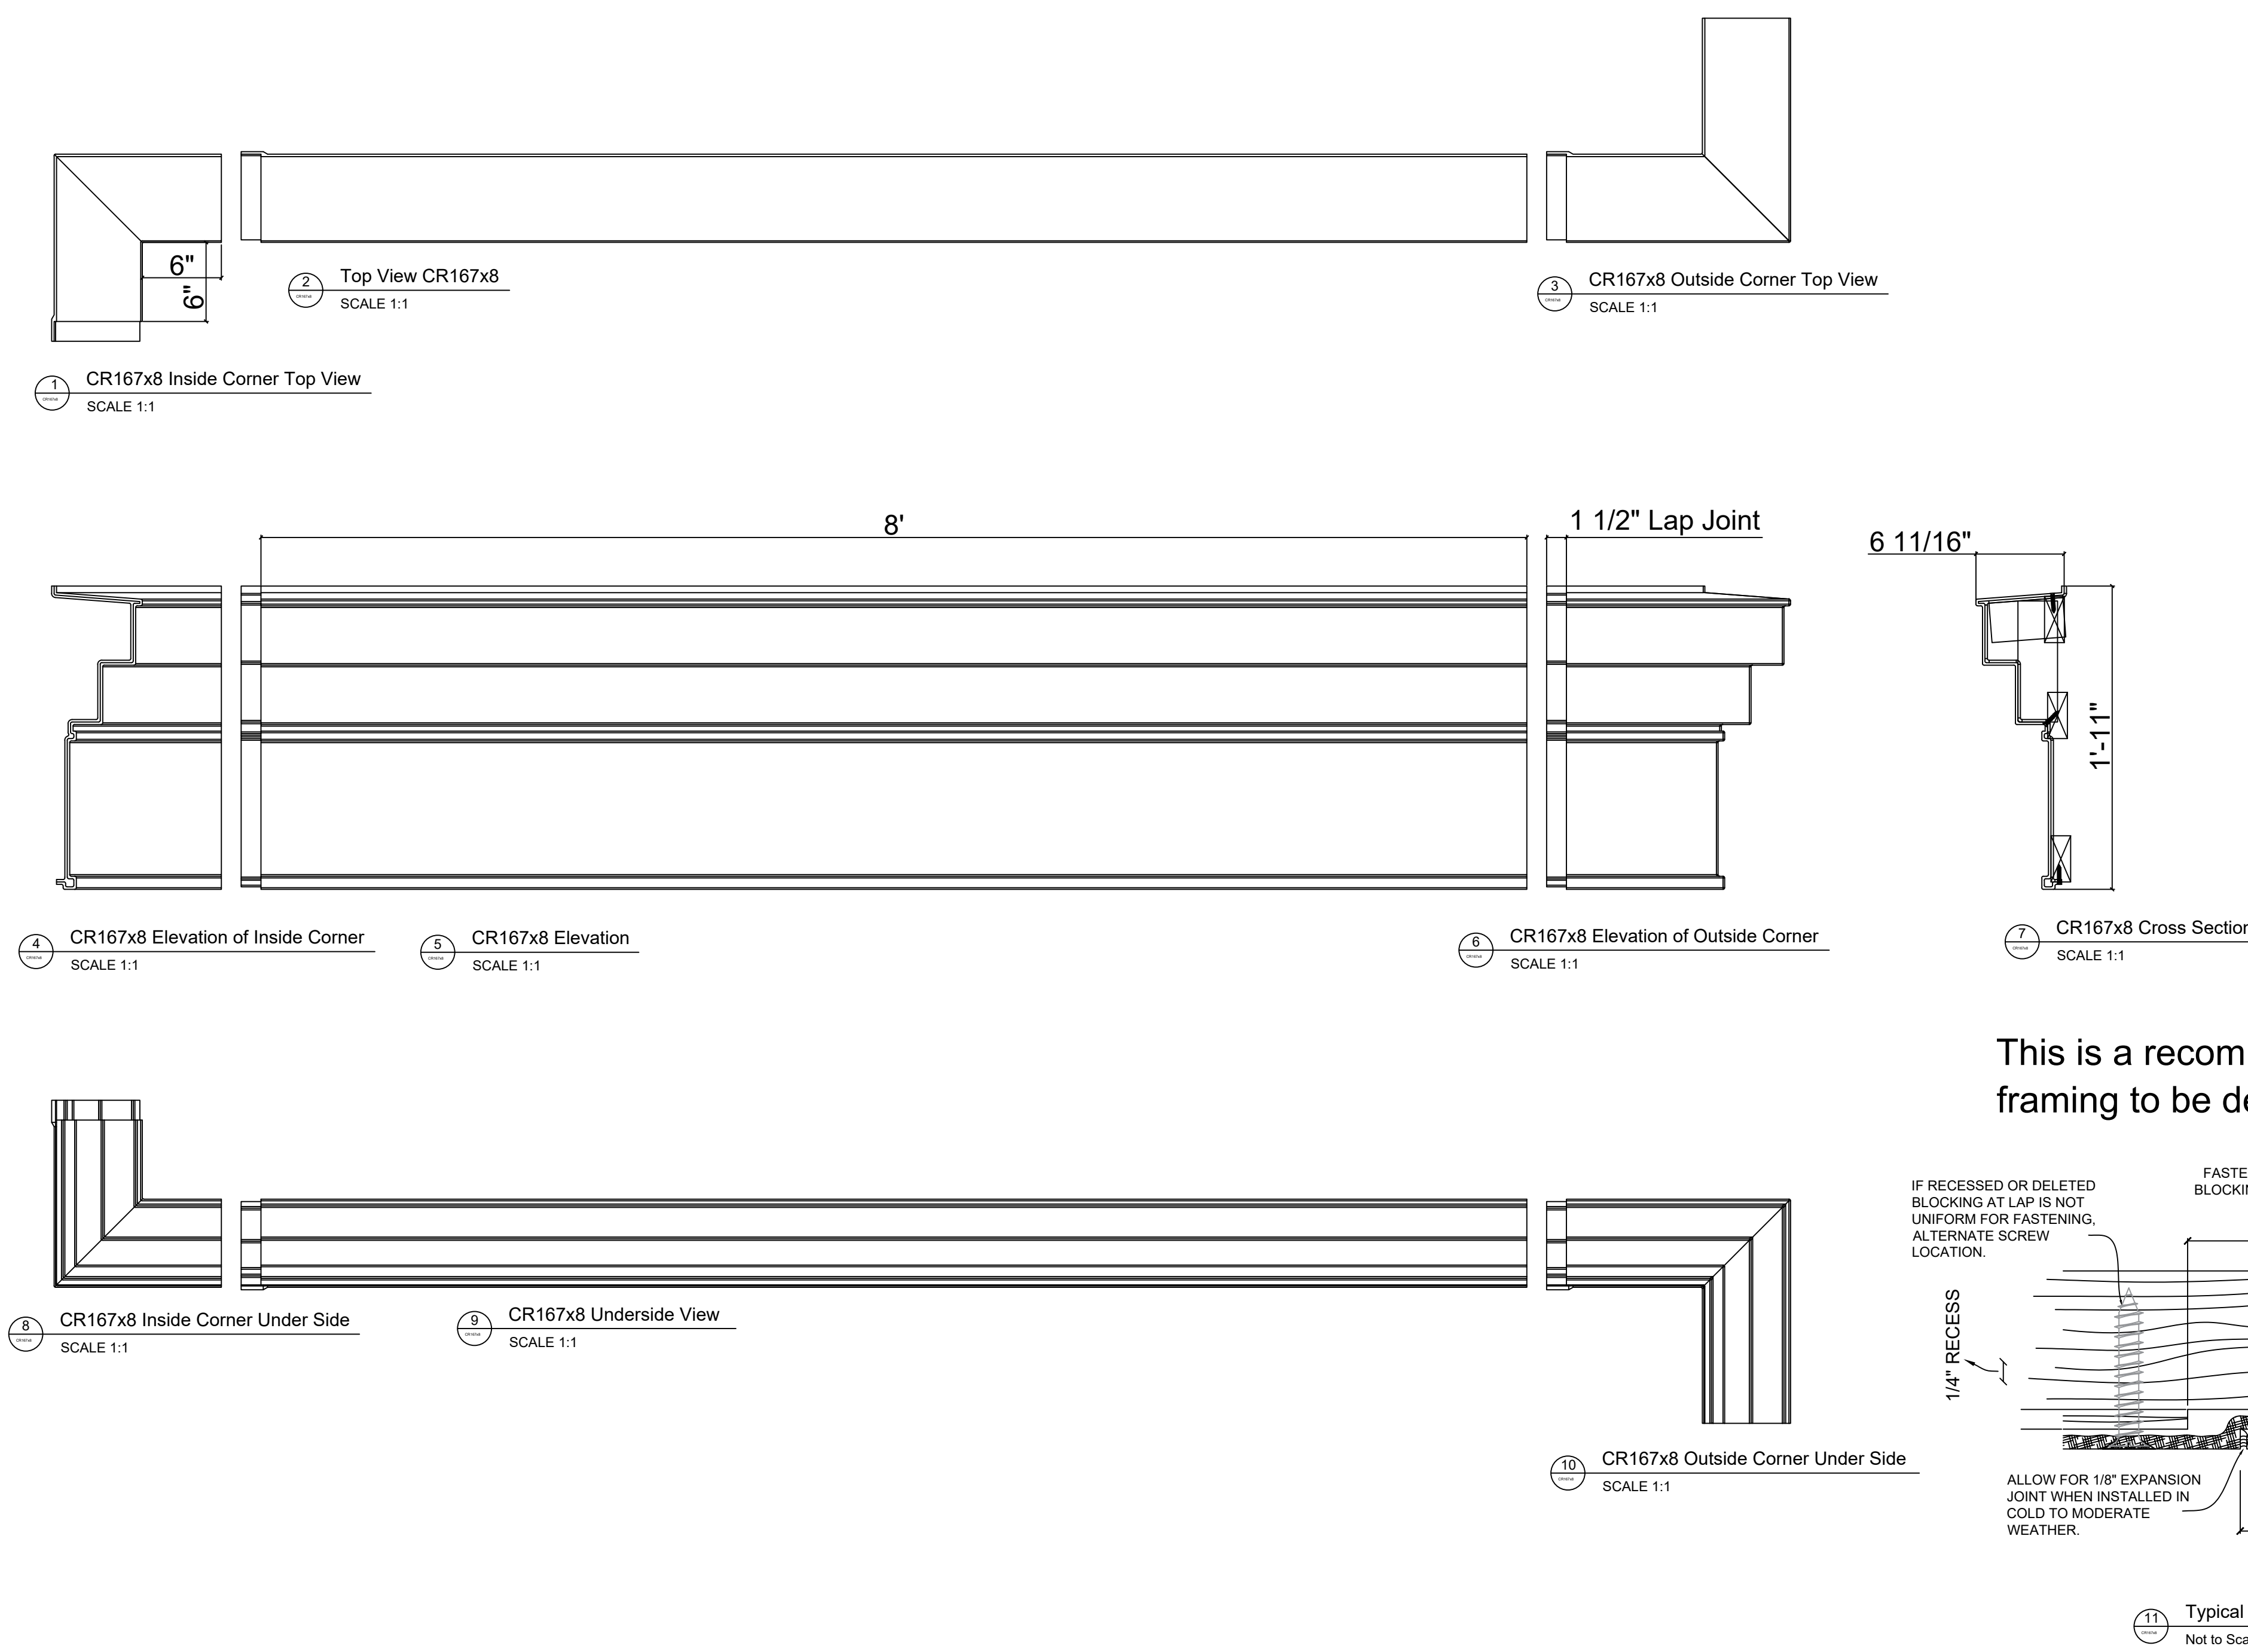

Fiberglass Cornice by: Royal Corinthian
Profile: CR167x8
1'-11" H x 6 11/16" P x 96" L

Available in:
Paint Grade (white gel coat finish)
Pre-Finished (colored gel coat)
Stone Finish (textured or smooth)
Granite Finish (smooth granite look)

Manufactured by: Royal Corinthian
T. 888-265-8661
F. 888-344-2937
www.royalcorinthian.com
royalcor@royalcorinthian.com