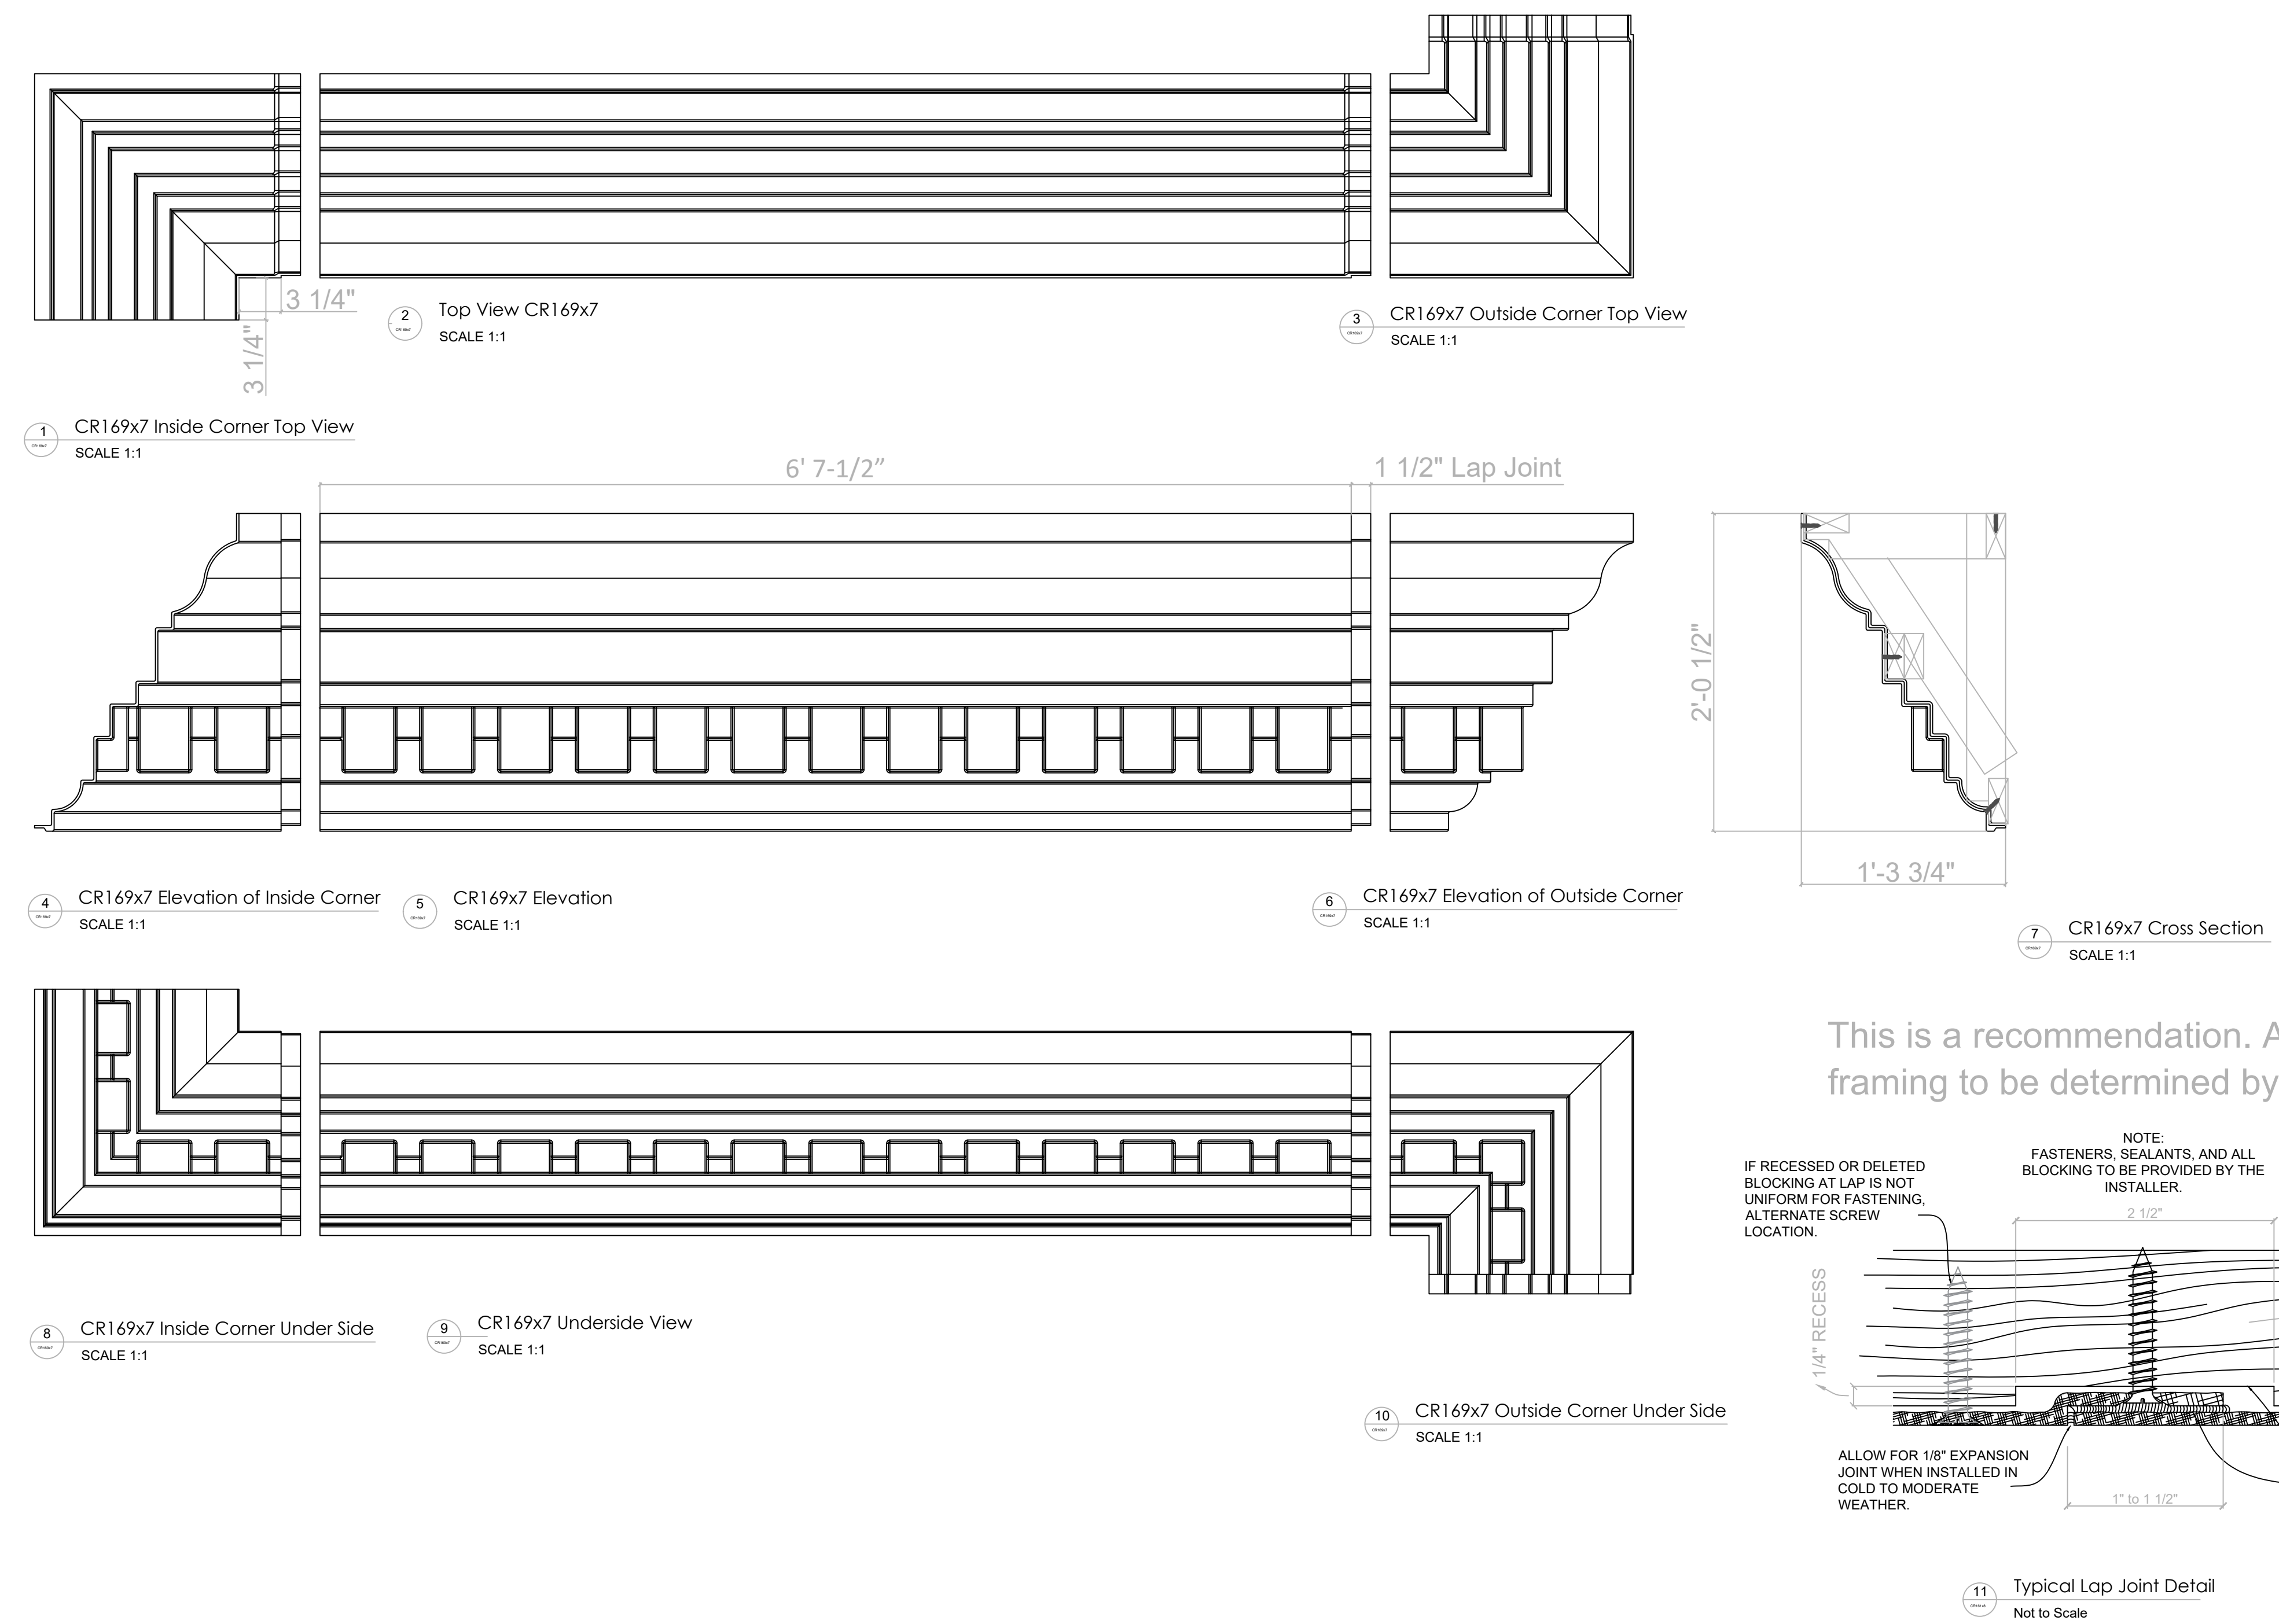

Fiberglass Cornice by: Royal Corinthian  
 Profile: CR169x7  
 24-1/2" H x 15-3/4" P x 79-1/2" L

Available in:  
 Paint Grade (white gel coat finish)  
 Pre-Finished (colored gel coat)  
 Stone Finish (textured or smooth)  
 Granite Finish (smooth granite look)

This is a recommendation. Actual framing to be determined by Engineer.