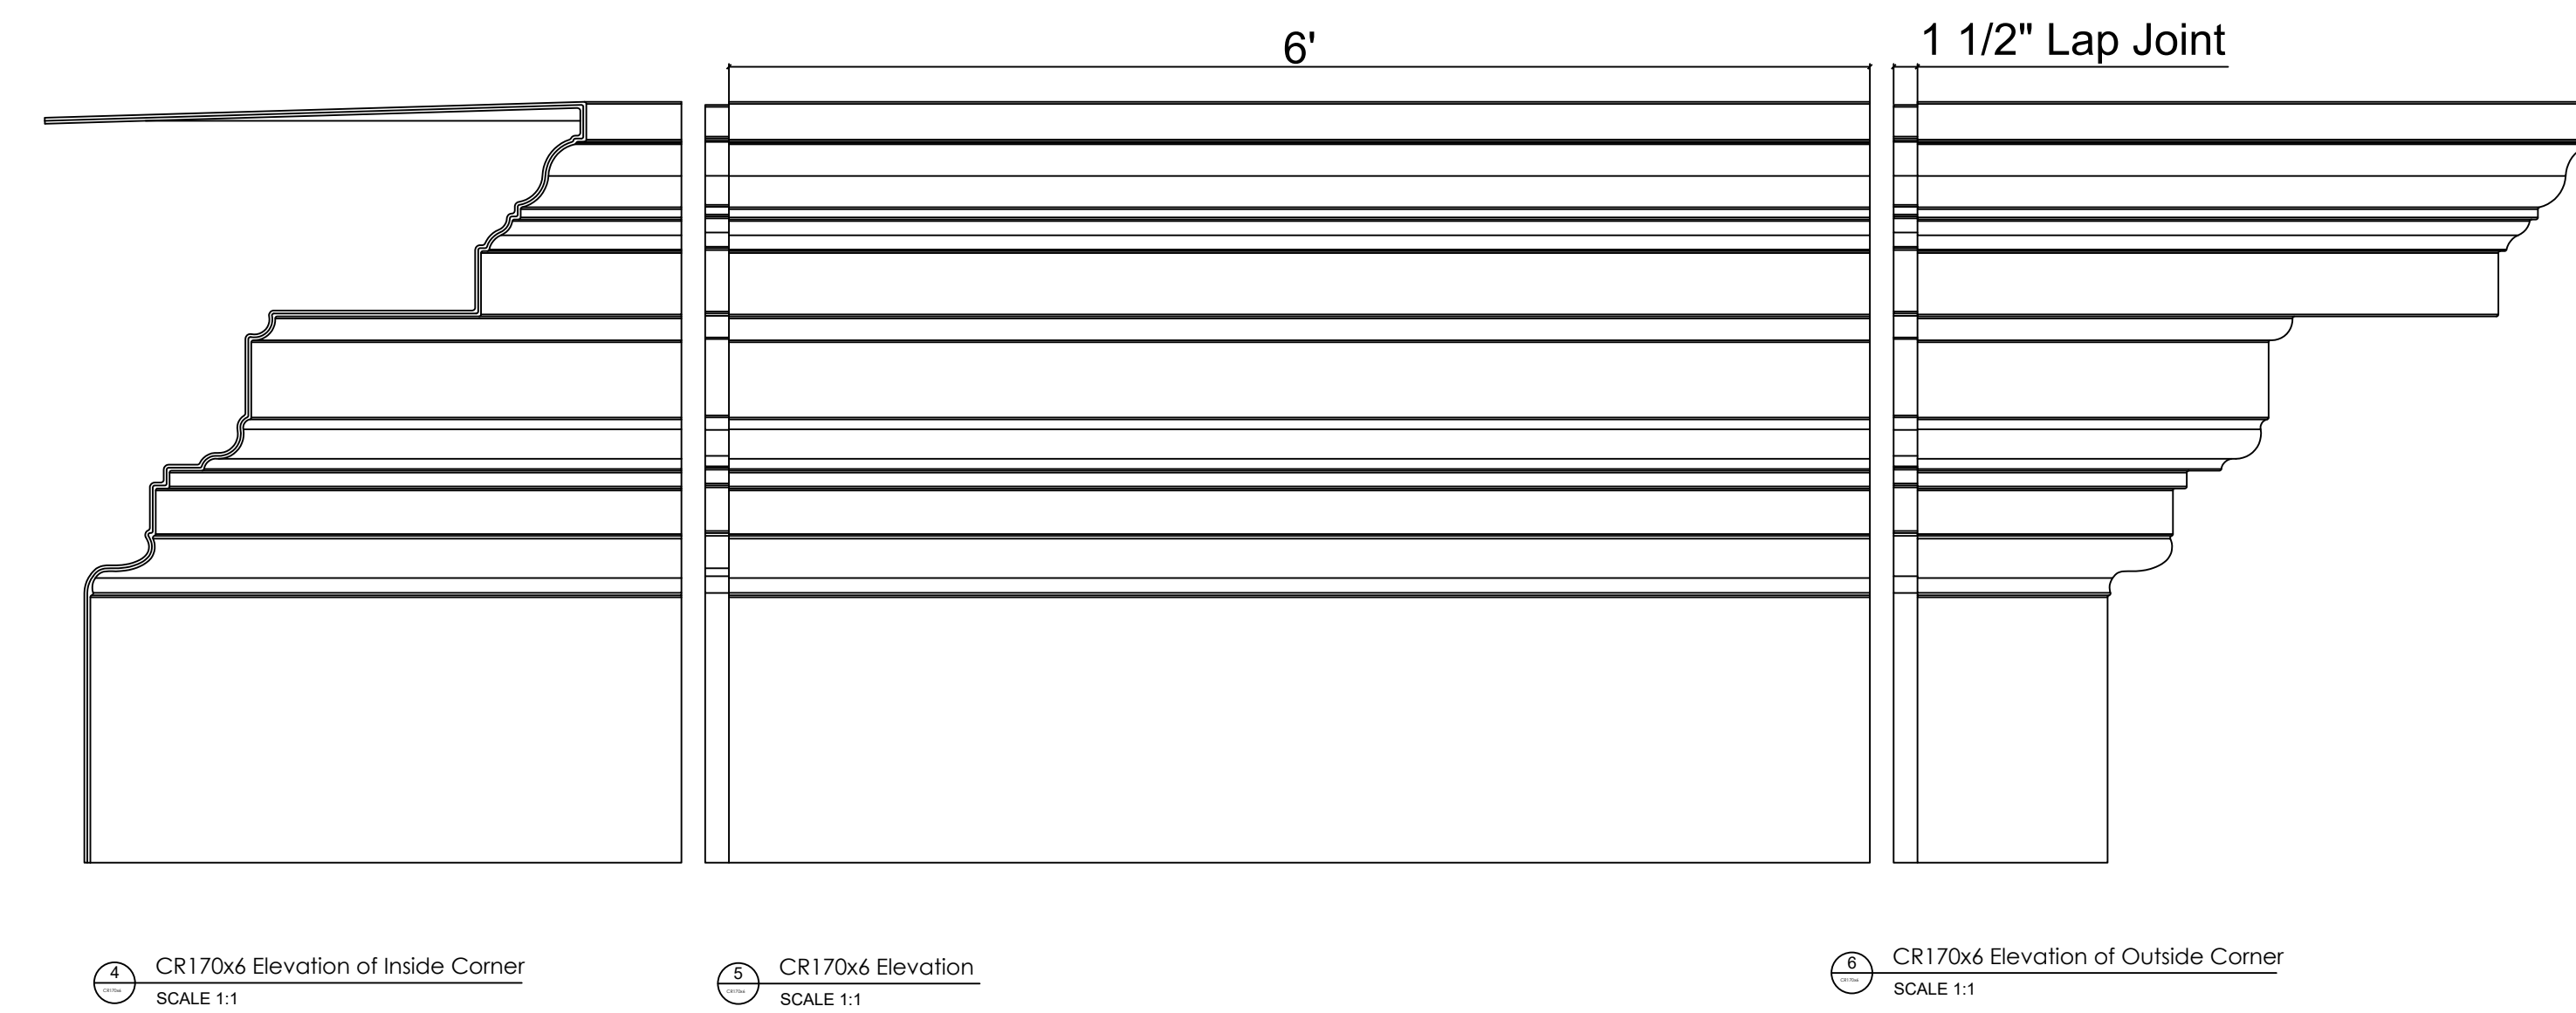

Fiberglass Cornice by: Royal
Corinthian
Profile: CR170x6
48" H x 34-3/16" P x 72" L

Available in:
Paint Grade (white gel coat finish)
Pre-Finished (colored gel coat)
Stone Finish (textured or smooth)
Granite Finish (smooth granite look)

Manufactured by: Royal Corinthian
T. 888-265-8661
F. 888-344-2937
www.royalcorinthian.com
royalcor@royalcorinthian.com