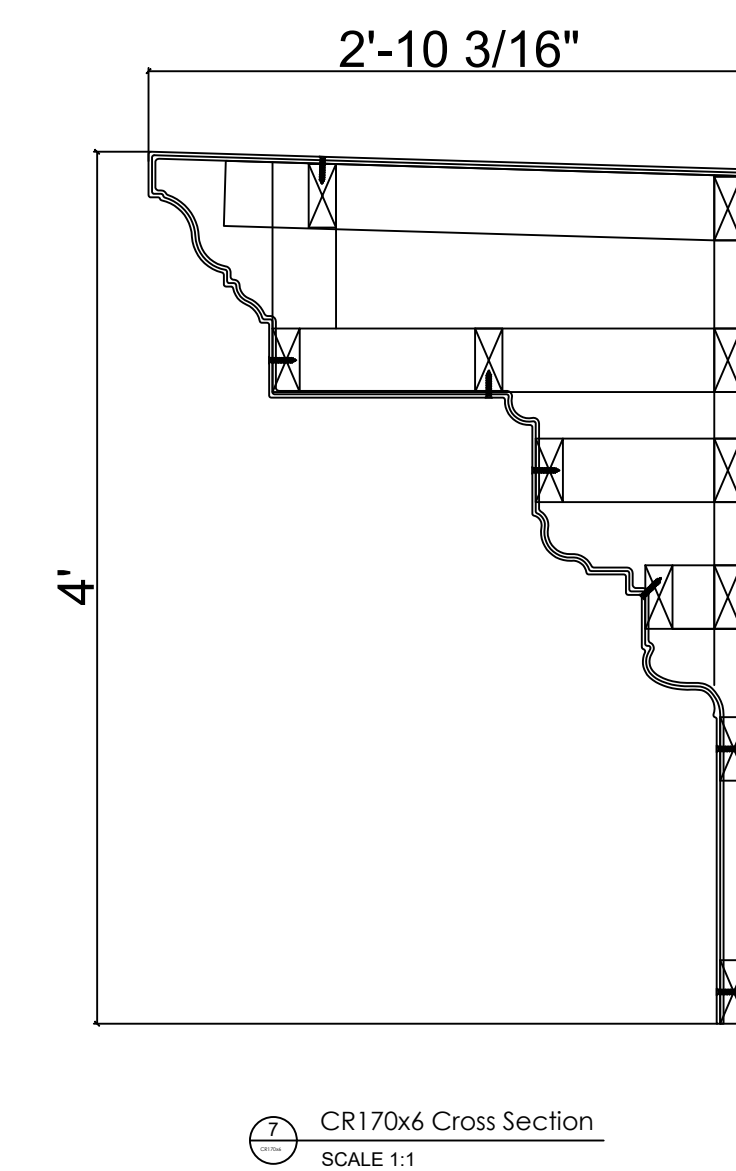

Fiberglass Cornice by: Royal
Corinthian
Profile: CR170x6
48" H x 34-3/16" P x 72" L

Available in:
Paint Grade (white gel coat finish)
Pre-Finished (colored gel coat)
Stone Finish (textured or smooth)
Granite Finish (smooth granite look)

Manufactured by: Royal Corinthian
T. 888-265-8661
F. 888-344-2937
www.royalcorinthian.com
royalcor@royalcorinthian.com