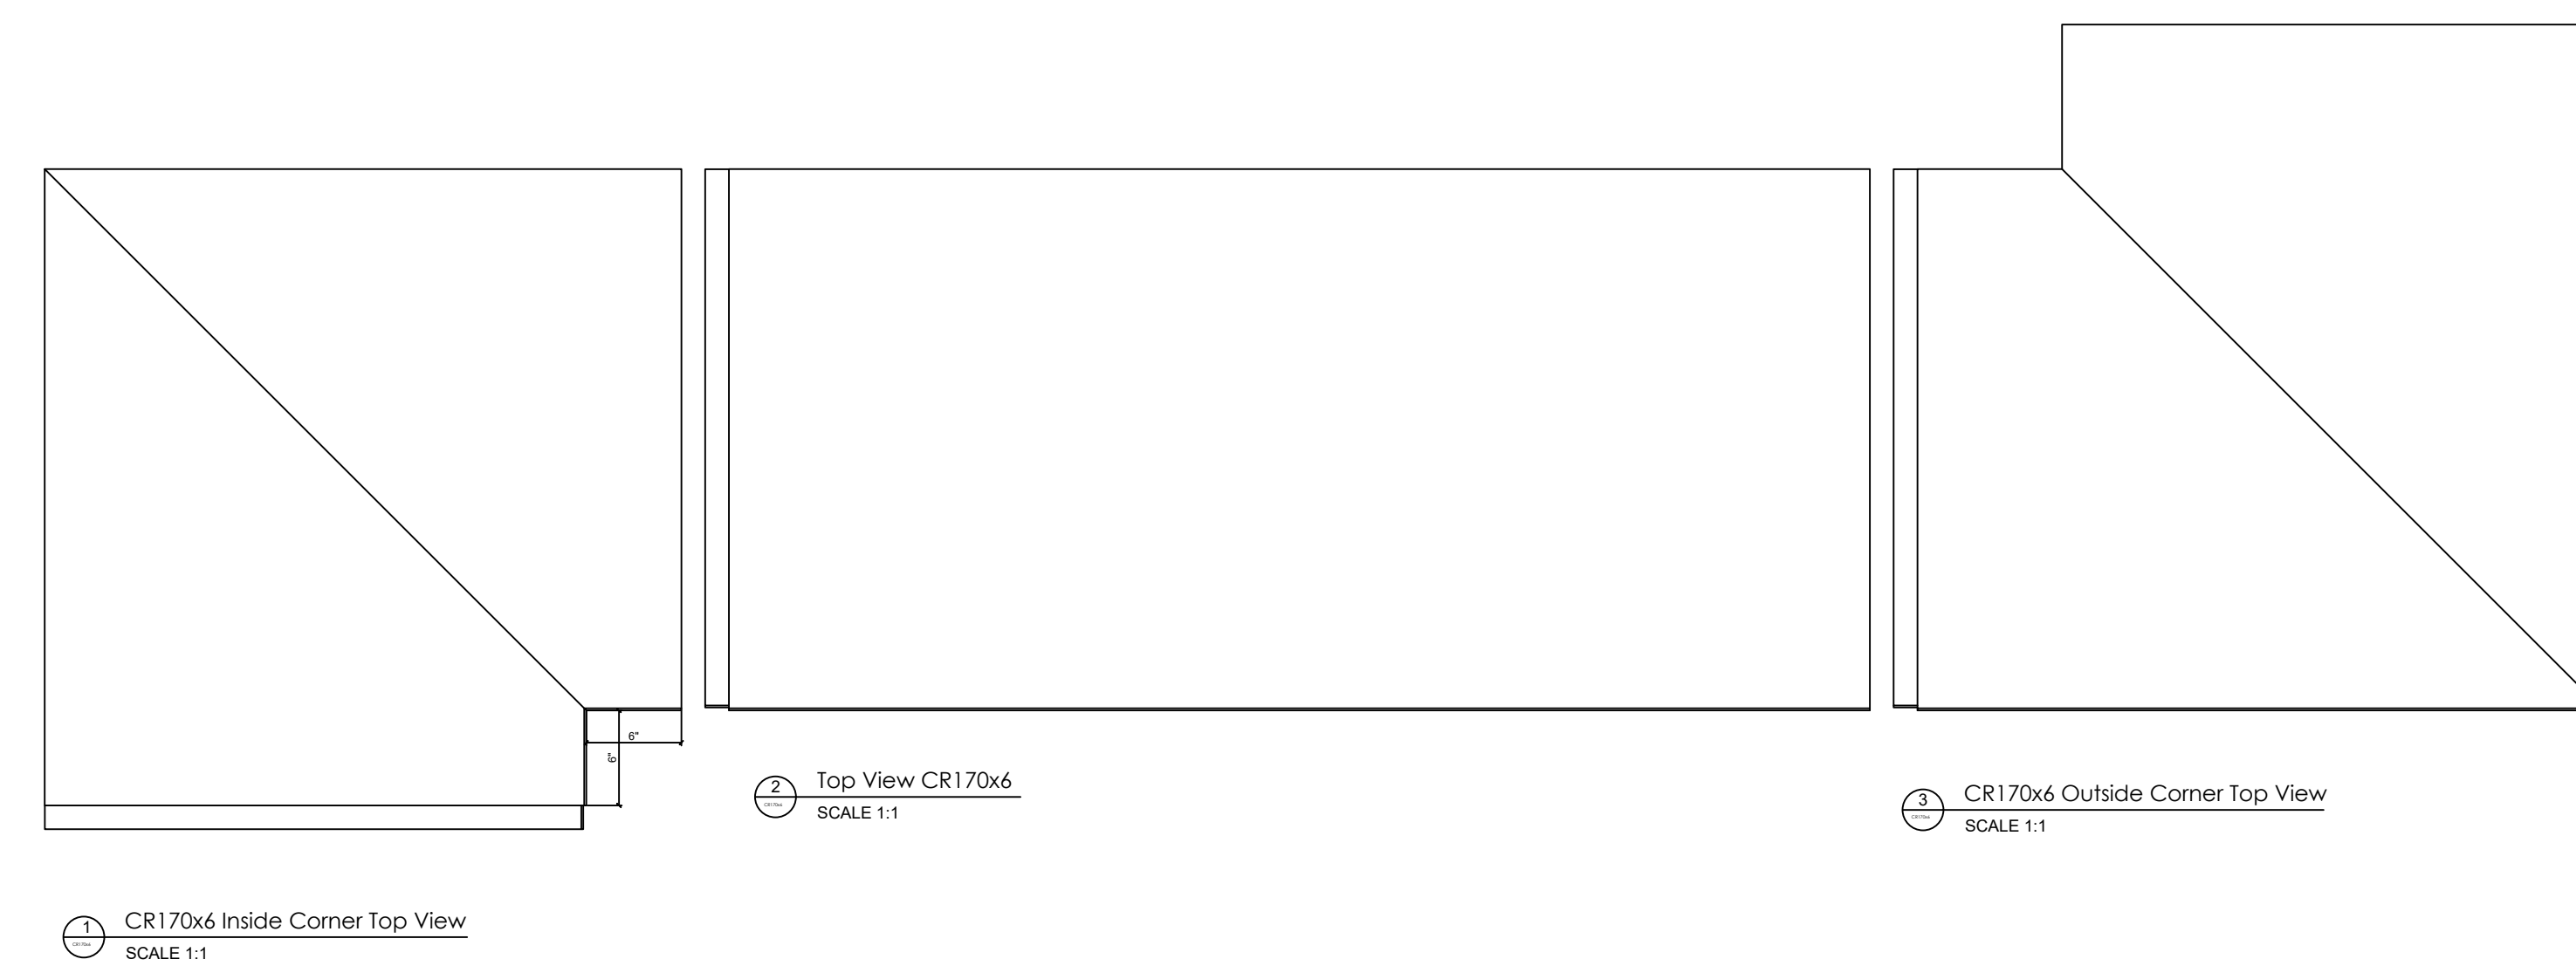

Fiberglass Cornice by: Royal
Corinthian
Profile: CR170x6
48" H x 34-3/16" P x 72" L

Available in:
Paint Grade (white gel coat finish)
Pre-Finished (colored gel coat)
Stone Finish (textured or smooth)
Granite Finish (smooth granite look)

Manufactured by: Royal Corinthian
T. 888-265-8661
F. 888-344-2937
www.royalcorinthian.com
royalcor@royalcorinthian.com