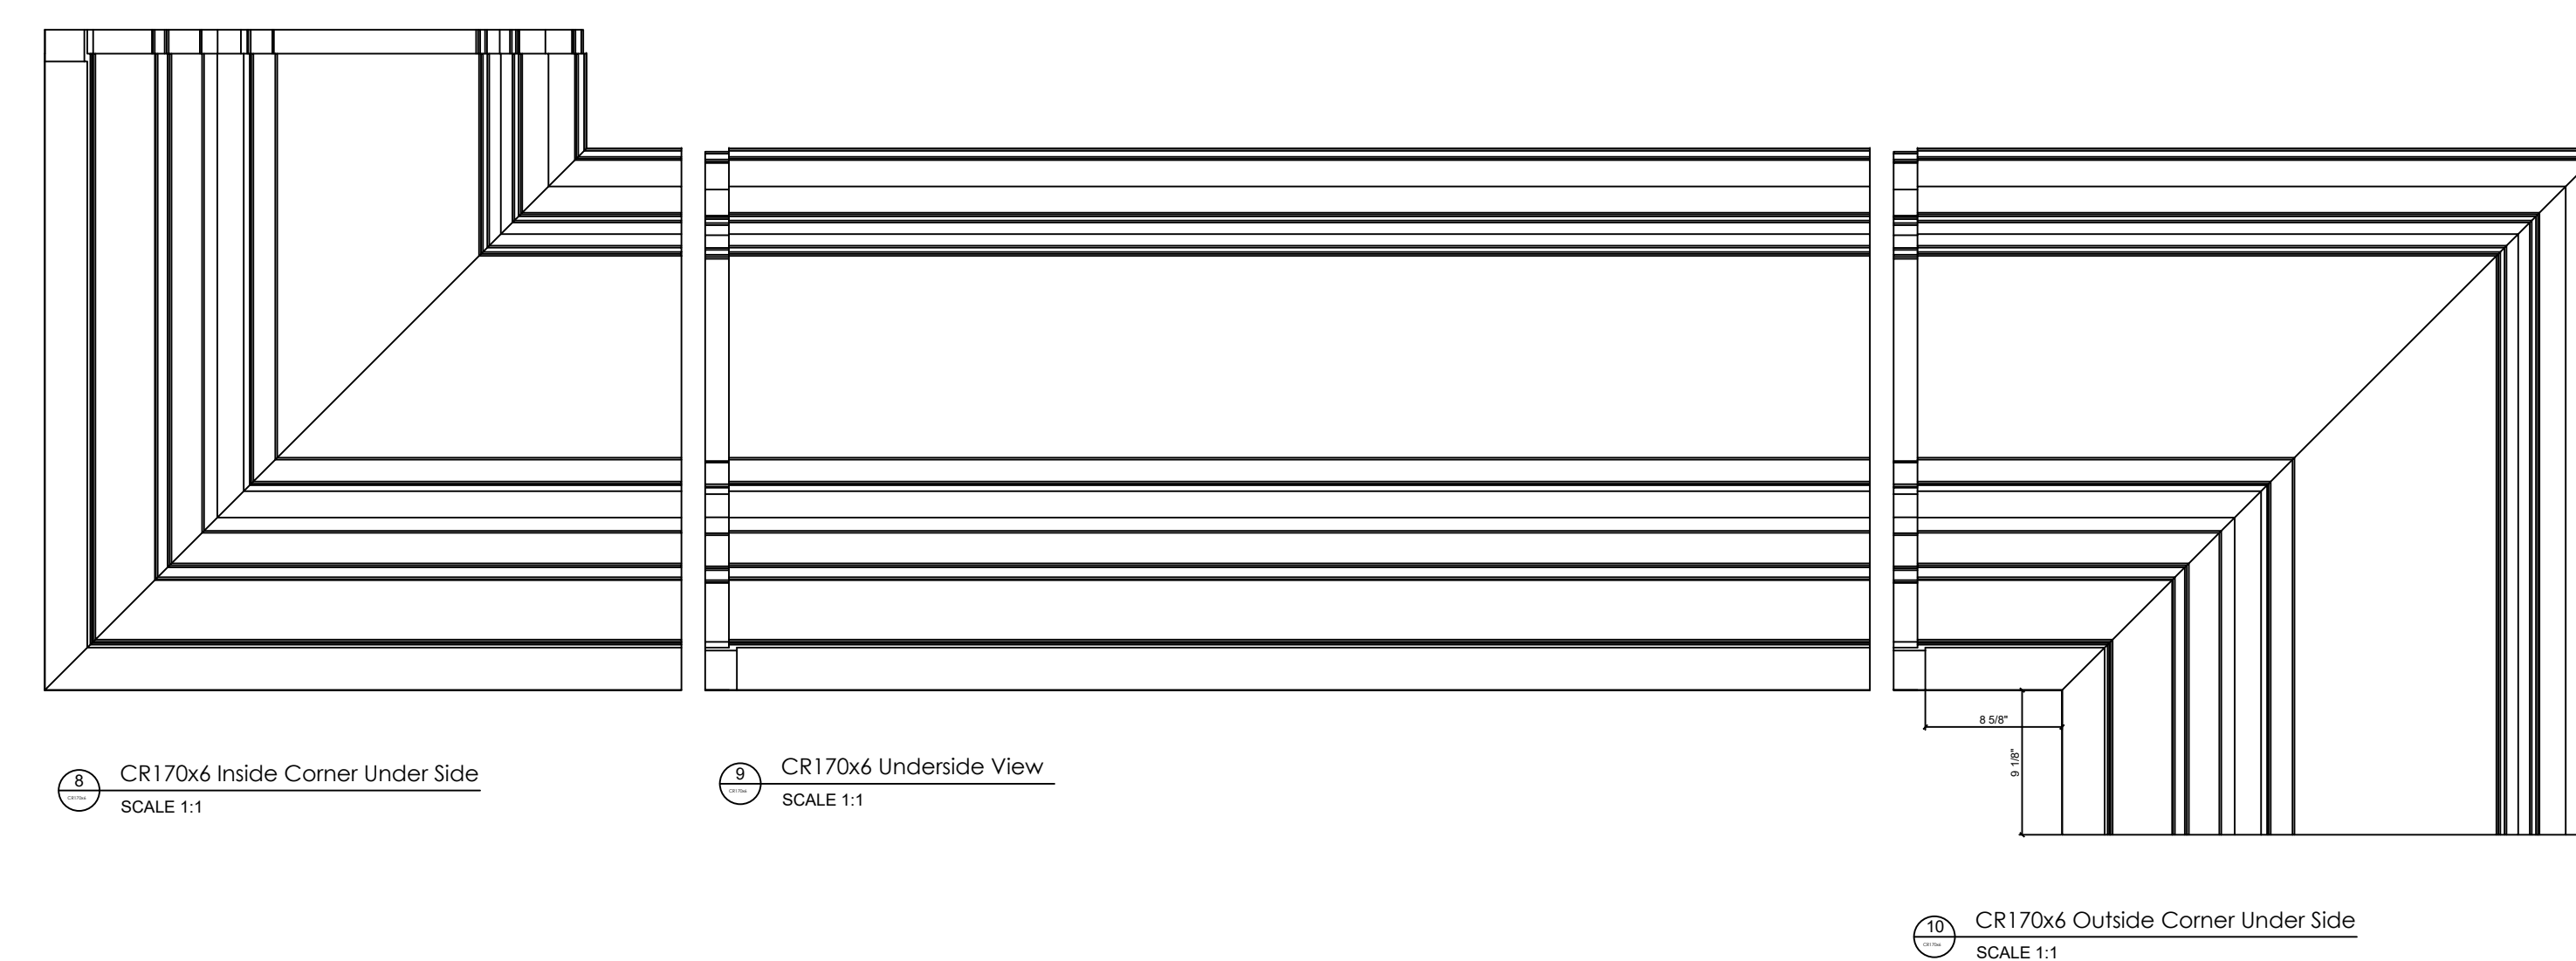

Fiberglass Cornice by: Royal
Corinthian
Profile: CR170x6
48" H x 34-3/16" P x 72" L

Available in:
Paint Grade (white gel coat finish)
Pre-Finished (colored gel coat)
Stone Finish (textured or smooth)
Granite Finish (smooth granite look)

Manufactured by: Royal Corinthian
T. 888-265-8661
F. 888-344-2937
www.royalcorinthian.com
royalcor@royalcorinthian.com