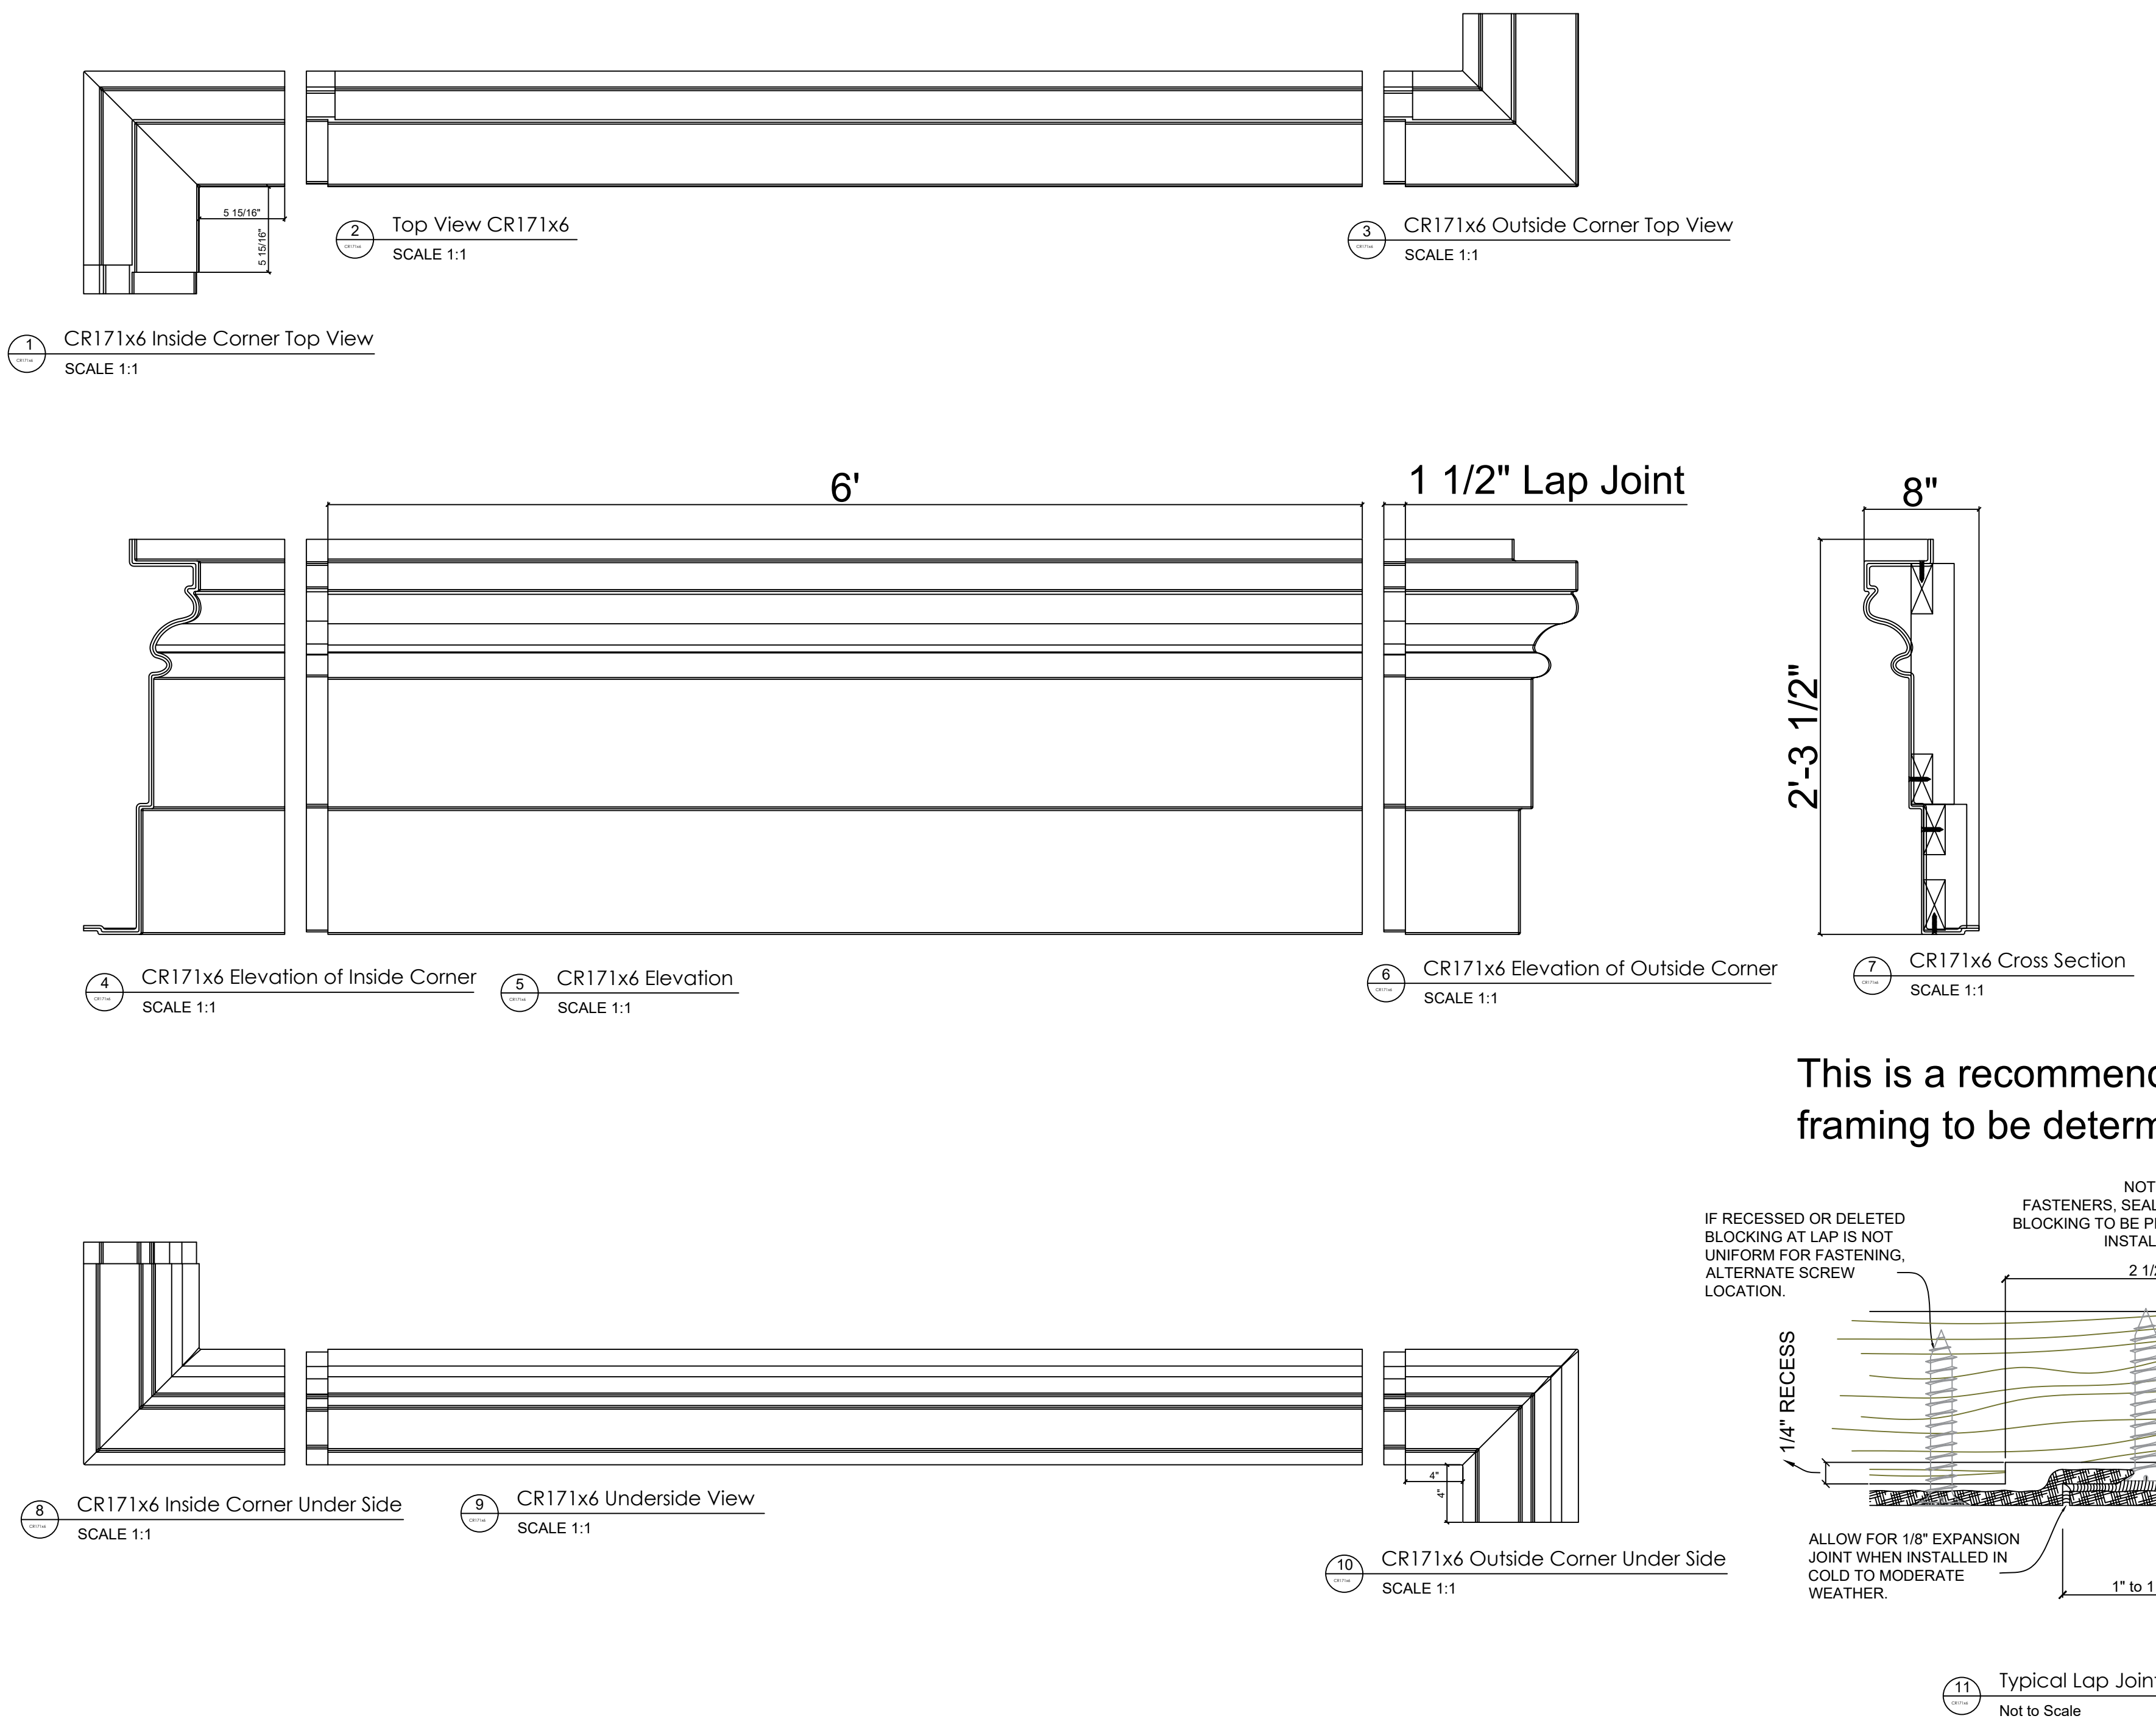

Fiberglass Cornice by: Royal Corinthian
Profile: CR171x6
27-1/2" H x 8" P x 72" L

Available in:
Paint Grade (white gel coat finish)
Pre-Finished (colored gel coat)
Stone Finish (textured or smooth)
Granite Finish (smooth granite look)

Manufactured by: Royal Corinthian
T. 888-265-8661
F. 888-344-2937
www.royalcorinthian.com
royalcor@royalcorinthian.com

This is a recommendation. Actual framing to be determined by Engineer.