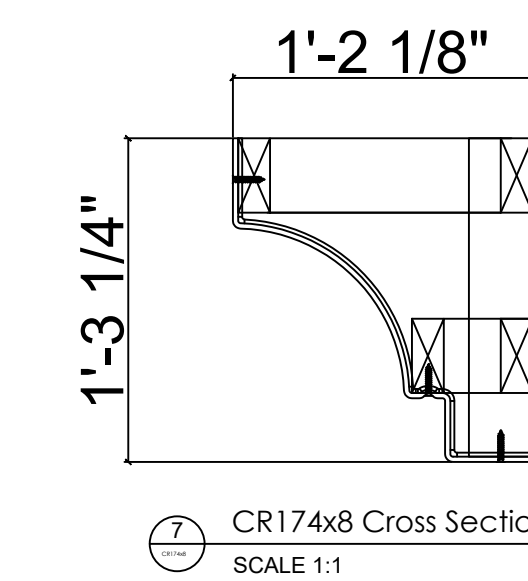

Fiberglass Cornice by: Royal Corinthian
Profile: CR174x8
15-1/4" H x 14-1/8" P x 96" L

Available in:
Paint Grade (white gel coat finish)
Pre-Finished (colored gel coat)
Stone Finish (textured or smooth)
Granite Finish (smooth granite look)

Manufactured by: Royal Corinthian
T. 888-265-8661
F. 888-344-2937
www.royalcorinthian.com
royalcor@royalcorinthian.com