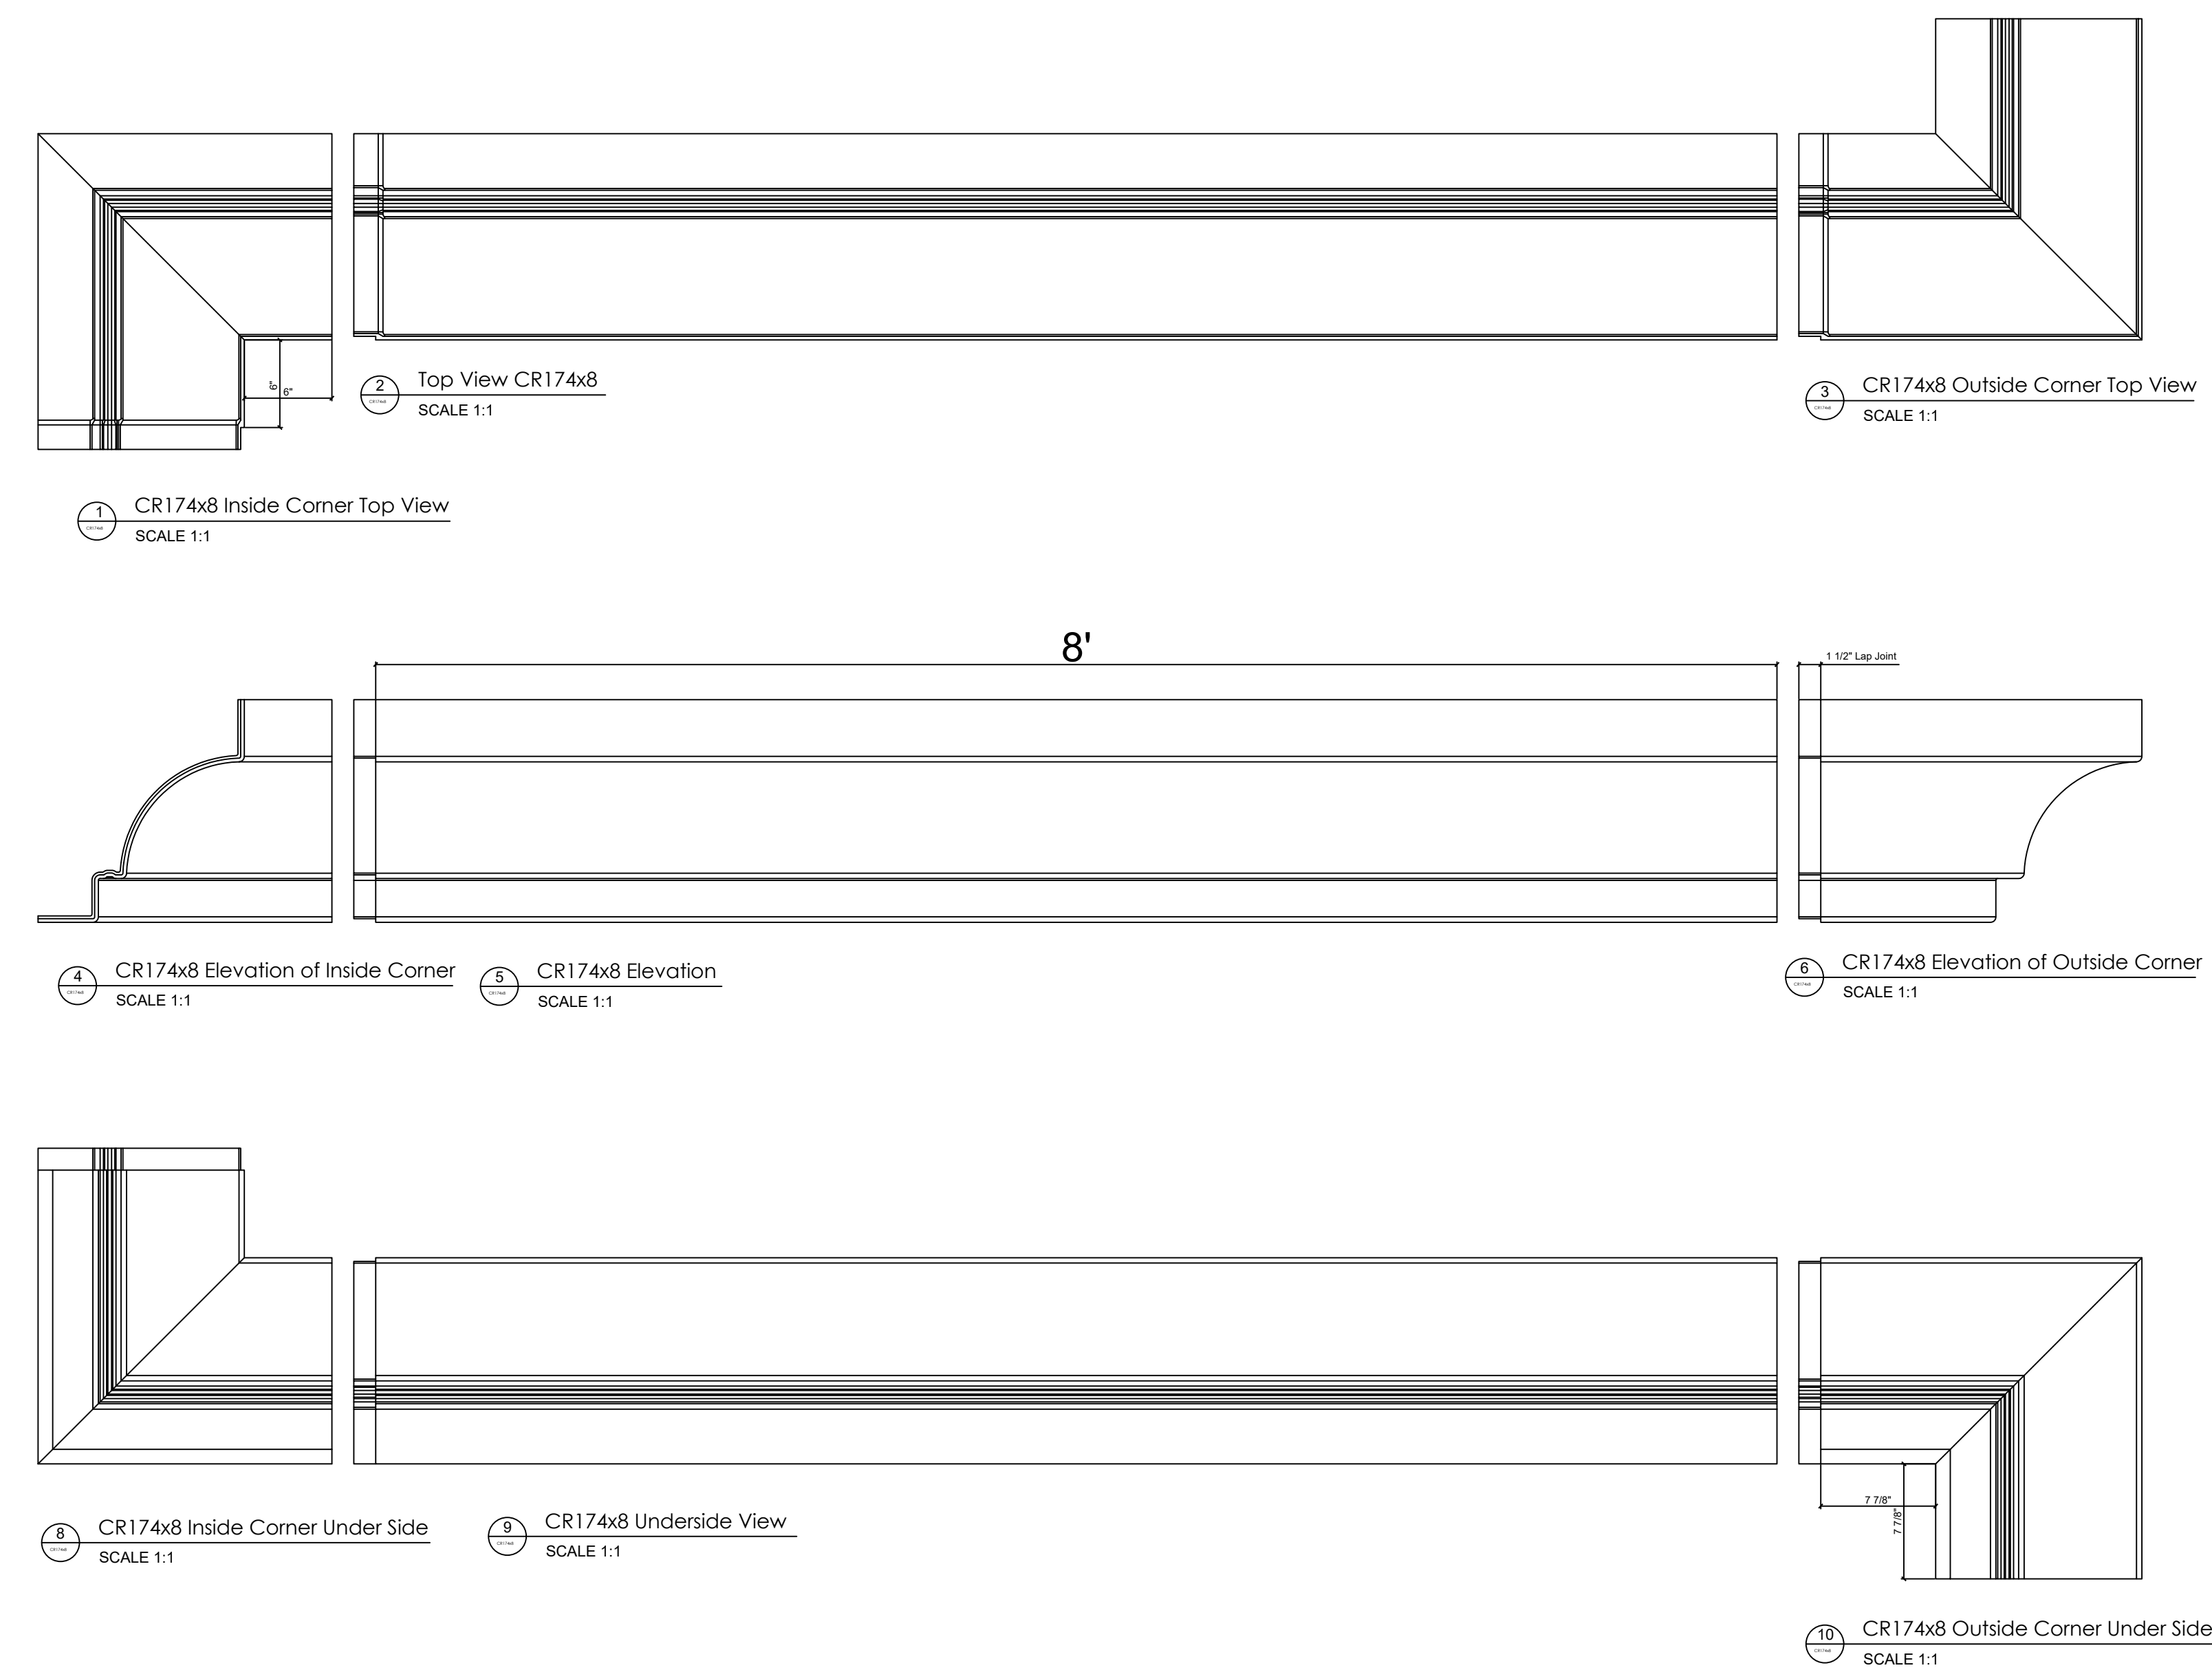

Fiberglass Cornice by: Royal Corinthian
Profile: CR174x8
15-1/4" H x 14-1/8" P x 96" L

Available in:
Paint Grade (white gel coat finish)
Pre-Finished (colored gel coat)
Stone Finish (textured or smooth)
Granite Finish (smooth granite look)

Manufactured by: Royal Corinthian
T. 888-265-8661
F. 888-344-2937
www.royalcorinthian.com
royalcor@royalcorinthian.com