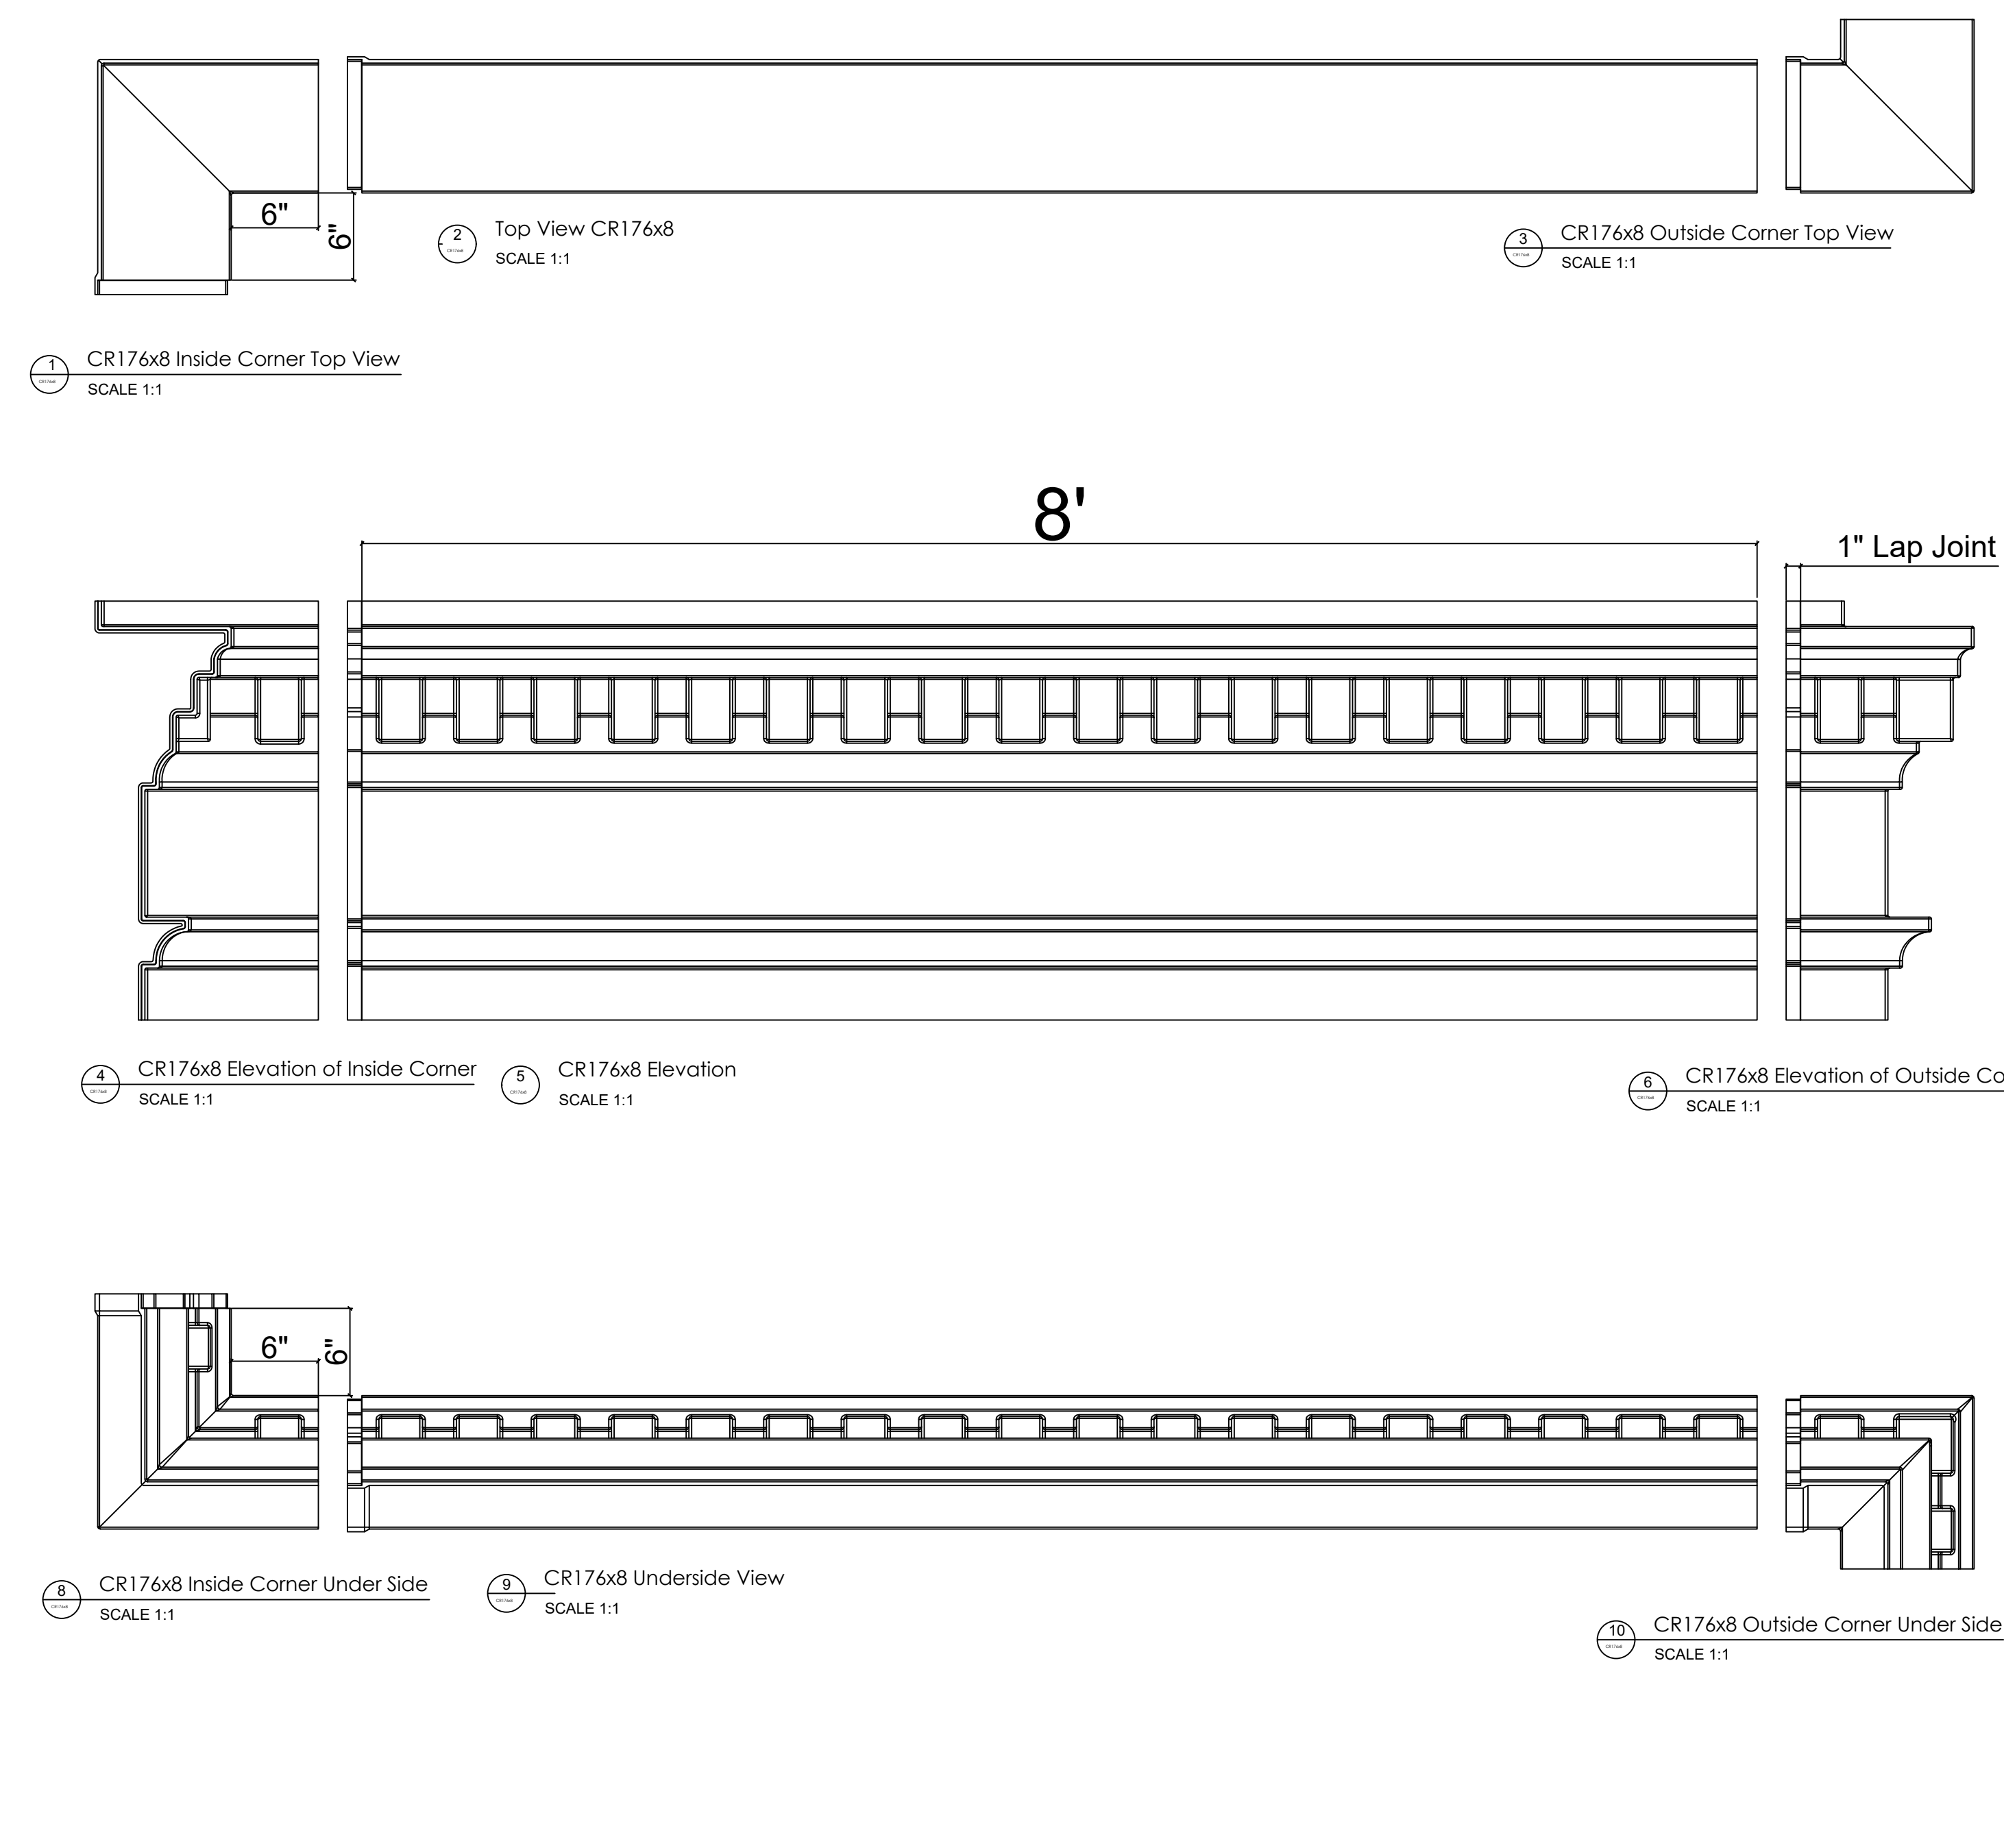

Fiberglass Cornice by: Royal Corinthian
Profile: CR176x8
28-13/16" H x 9-3/16" P x 96" L

Available in:
Paint Grade (white gel coat finish)
Pre-Finished (colored gel coat)
Stone Finish (textured or smooth)
Granite Finish (smooth granite look)

Manufactured by: Royal Corinthian
T. 888-265-8661
F. 888-344-2937
www.royalcorinthian.com
royalcor@royalcorinthian.com