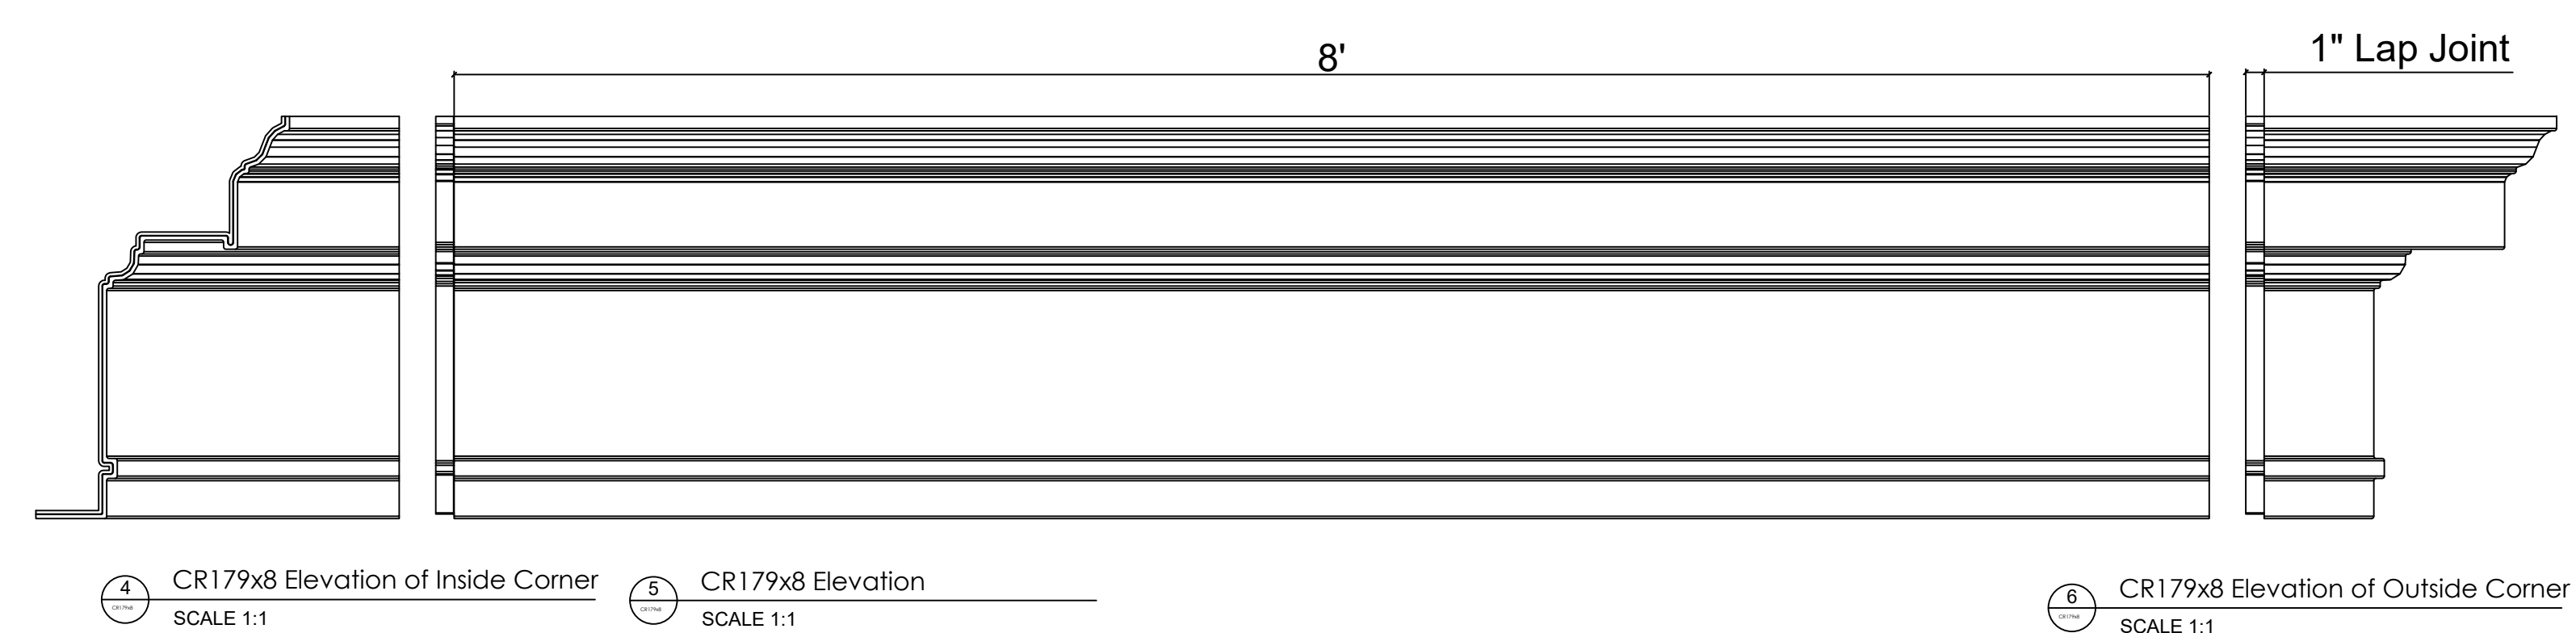

Fiberglass Cornice by: Royal Corinthian
Profile: CR179x8
22" H x 13-7/8" P x 96" L

Available in:
Paint Grade (white gel coat finish)
Pre-Finished (colored gel coat)
Stone Finish (textured or smooth)
Granite Finish (smooth granite look)

Manufactured by: Royal Corinthian
T. 888-265-8661
F. 888-344-2937
www.royalcorinthian.com
royalcor@royalcorinthian.com