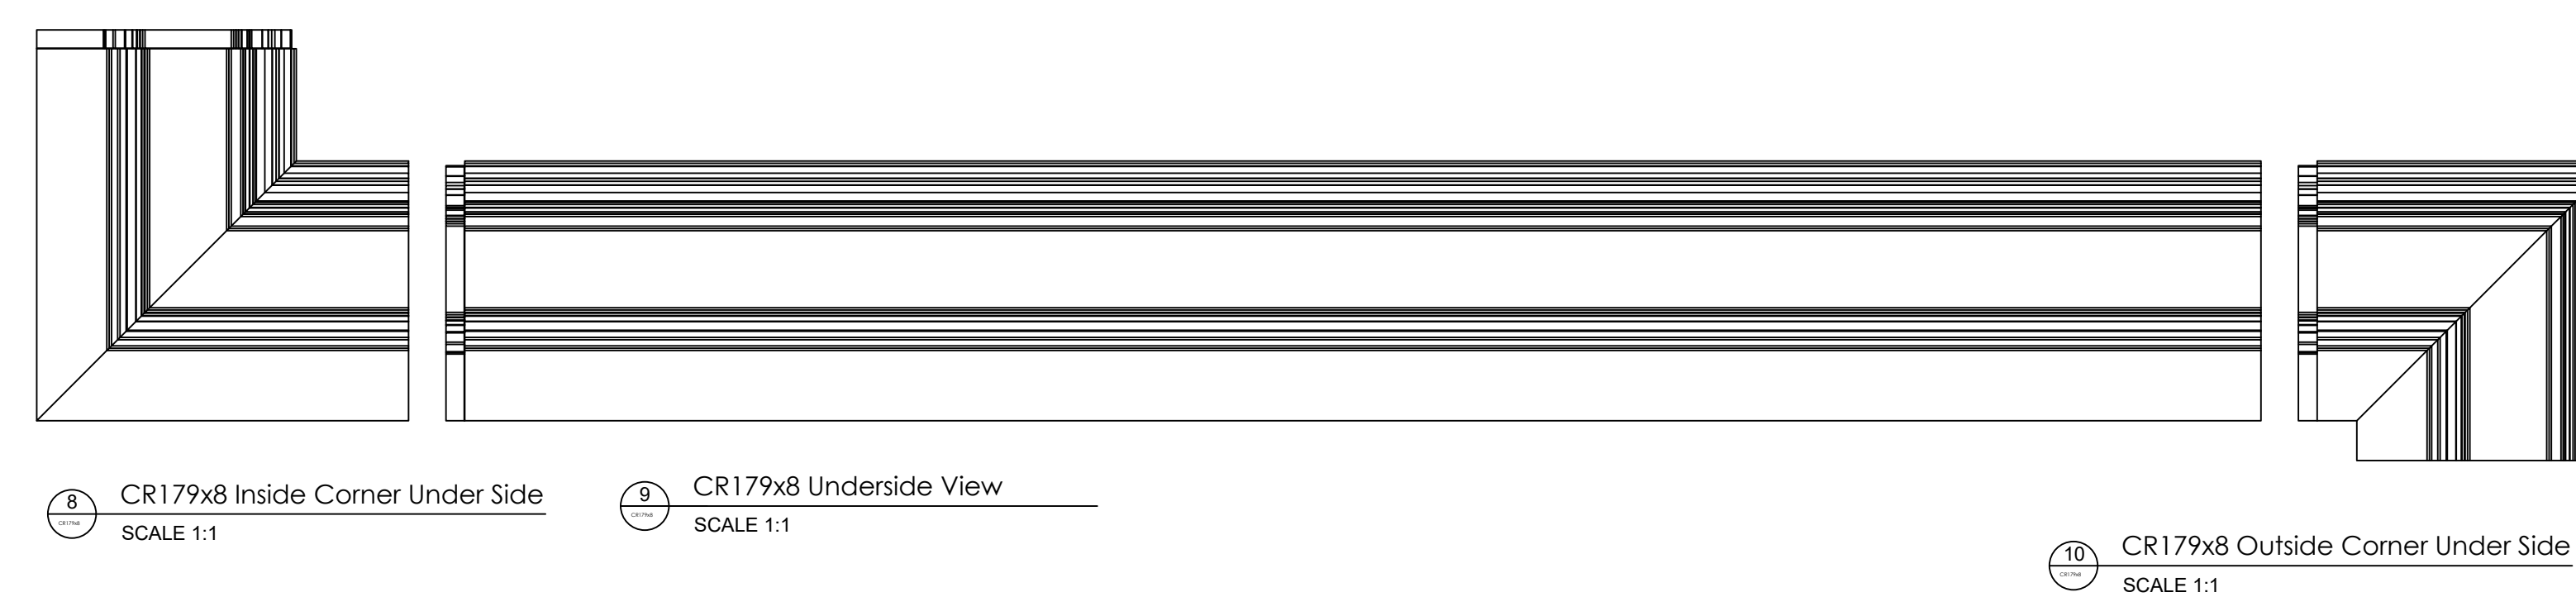

Fiberglass Cornice by: Royal Corinthian
Profile: CR179x8
22" H x 13-7/8" P x 96" L

Available in:
Paint Grade (white gel coat finish)
Pre-Finished (colored gel coat)
Stone Finish (textured or smooth)
Granite Finish (smooth granite look)

Manufactured by: Royal Corinthian
T. 888-265-8661
F. 888-344-2937
www.royalcorinthian.com
royalcor@royalcorinthian.com