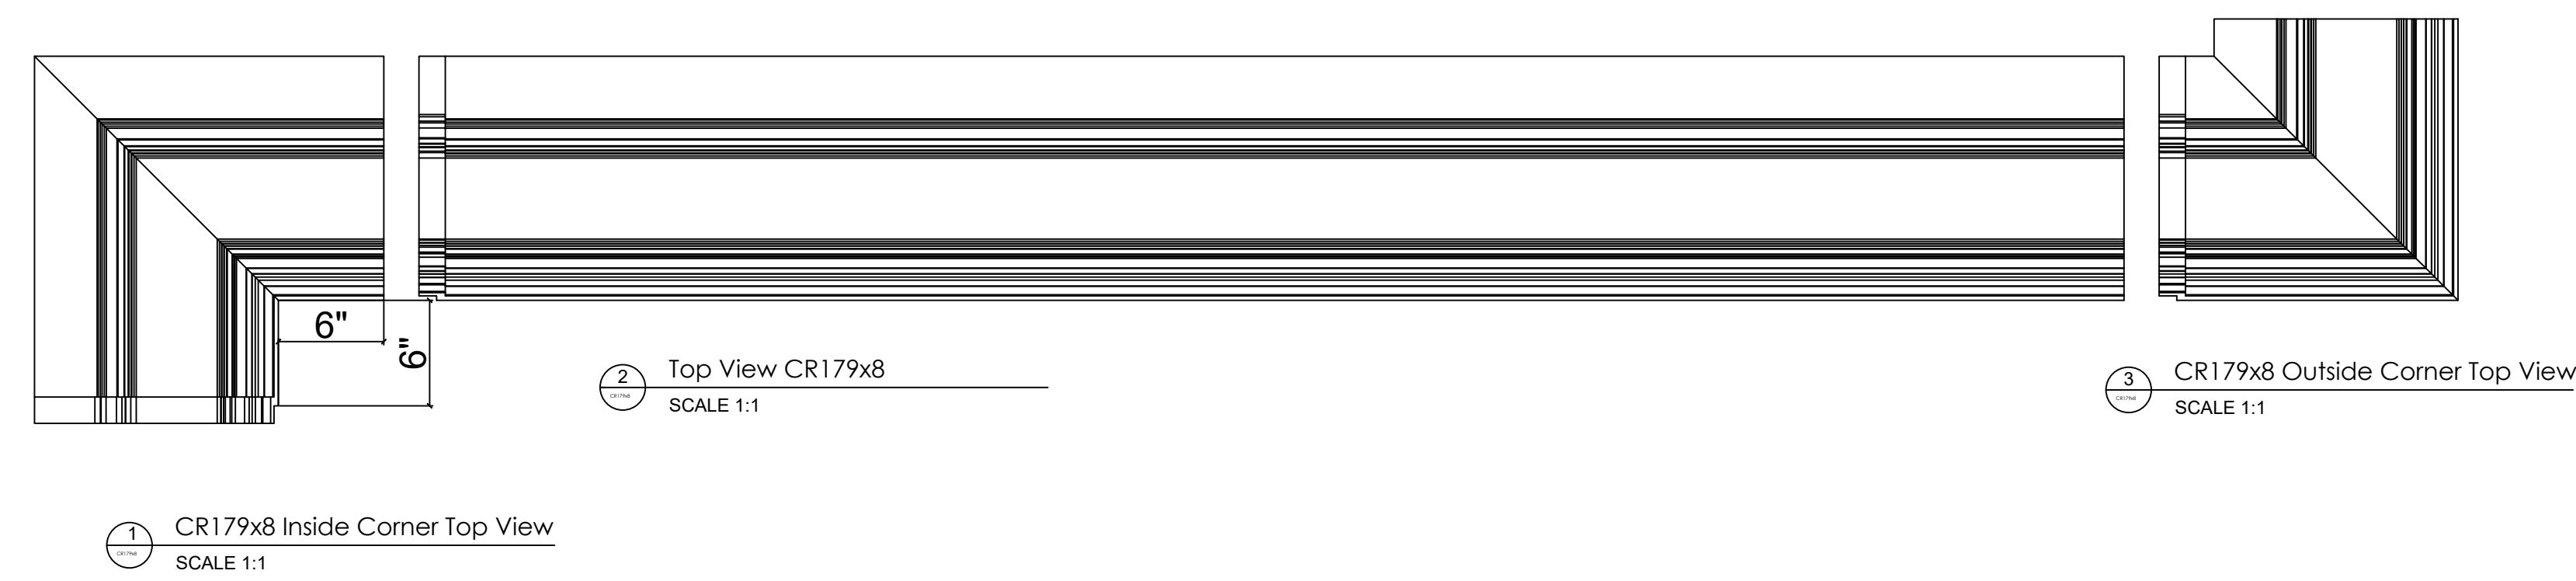

Fiberglass Cornice by: Royal Corinthian
Profile: CR179x8
22" H x 13-7/8" P x 96" L

Available in:
Paint Grade (white gel coat finish)
Pre-Finished (colored gel coat)
Stone Finish (textured or smooth)
Granite Finish (smooth granite look)

Manufactured by: Royal Corinthian
T. 888-265-8661
F. 888-344-2937
www.royalcorinthian.com
royalcor@royalcorinthian.com