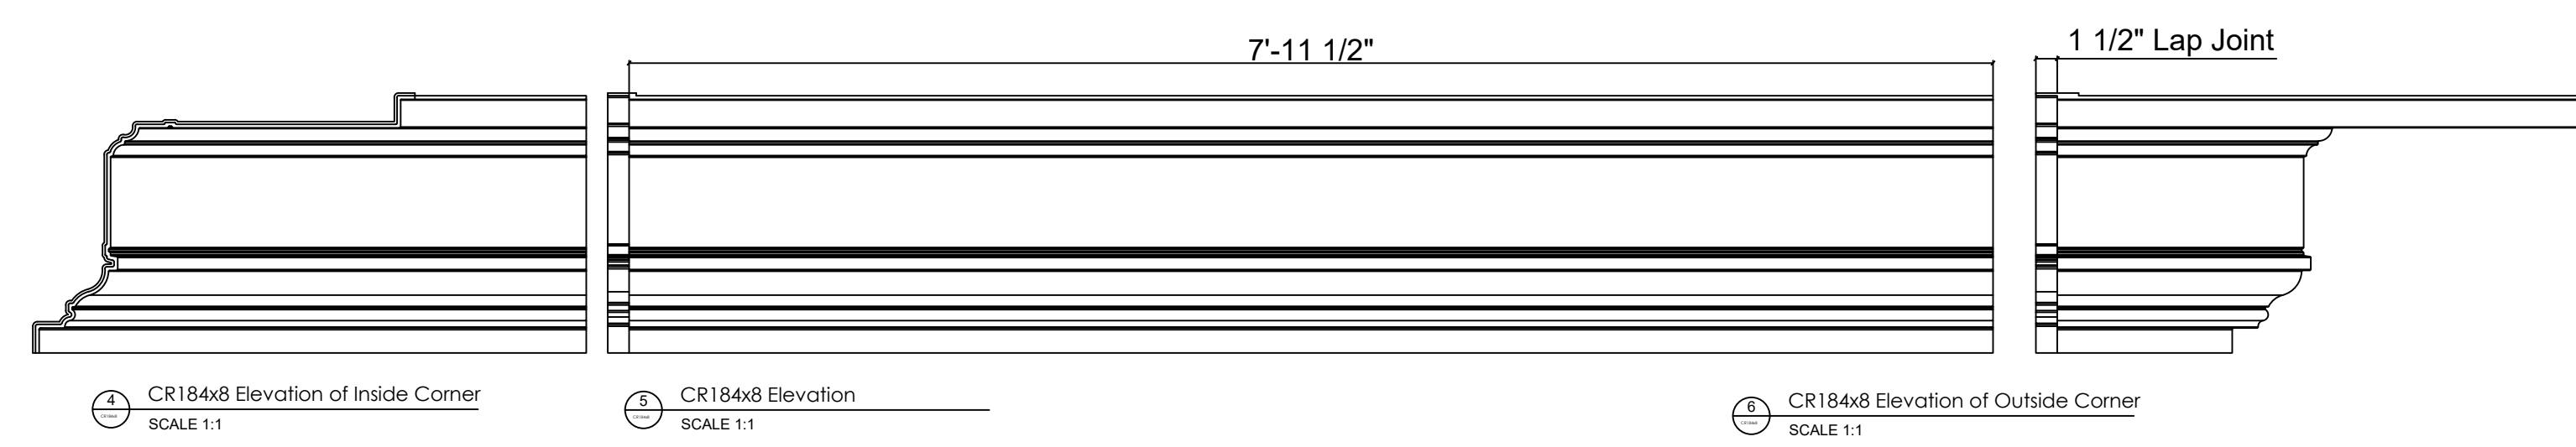

Fiberglass Cornice by: Royal Corinthian
Profile: CR184x8
1'-6 3/16" H x 2'-2 5/16" P x 8' L

Available in:
Paint Grade (white gel coat finish)
Pre-Finished (colored gel coat)
Stone Finish (textured or smooth)
Granite Finish (smooth granite look)

Manufactured by: Royal Corinthian
T. 888-265-8661
F. 888-344-2937
www.royalcorinthian.com
royalcor@royalcorinthian.com