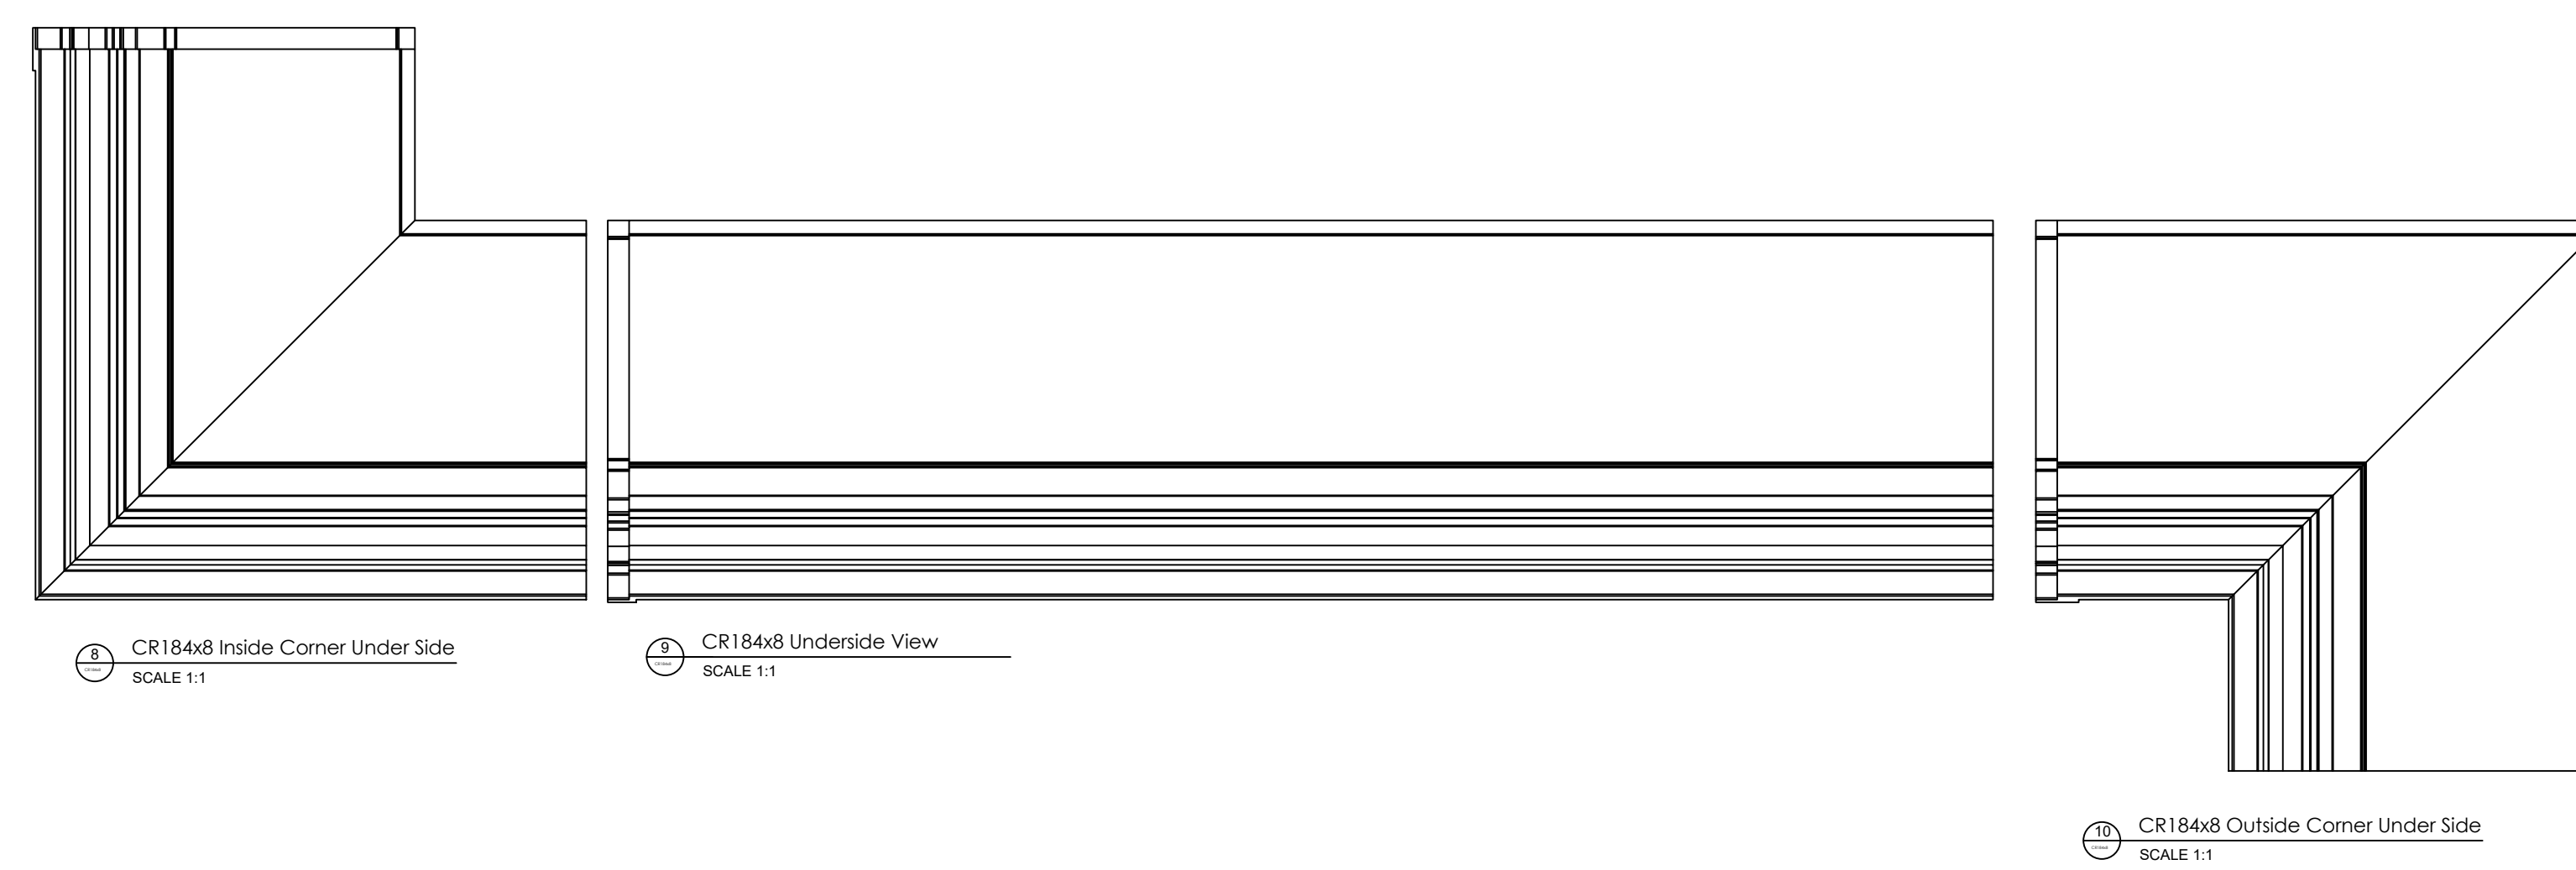

Fiberglass Cornice by: Royal Corinthian
Profile: CR184x8
1'-6 3/16" H x 2'-2 5/16" P x 8' L

Available in:
Paint Grade (white gel coat finish)
Pre-Finished (colored gel coat)
Stone Finish (textured or smooth)
Granite Finish (smooth granite look)

Manufactured by: Royal Corinthian
T. 888-265-8661
F. 888-344-2937
www.royalcorinthian.com
royalcor@royalcorinthian.com

This is a recommendation. Actual framing to be determined by Engineer.