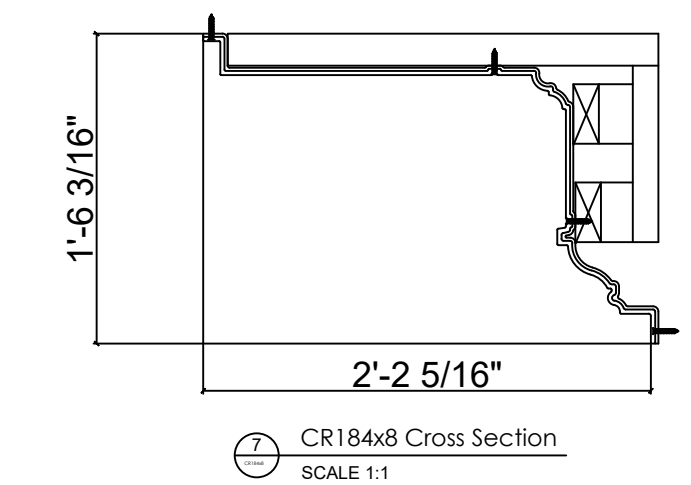

Fiberglass Cornice by: Royal Corinthian
Profile: CR184x8
1'-6 3/16" H x 2'-2 5/16" P x 8' L

Available in:
Paint Grade (white gel coat finish)
Pre-Finished (colored gel coat)
Stone Finish (textured or smooth)
Granite Finish (smooth granite look)

Manufactured by: Royal Corinthian
T. 888-265-8661
F. 888-344-2937
www.royalcorinthian.com
royalcor@royalcorinthian.com