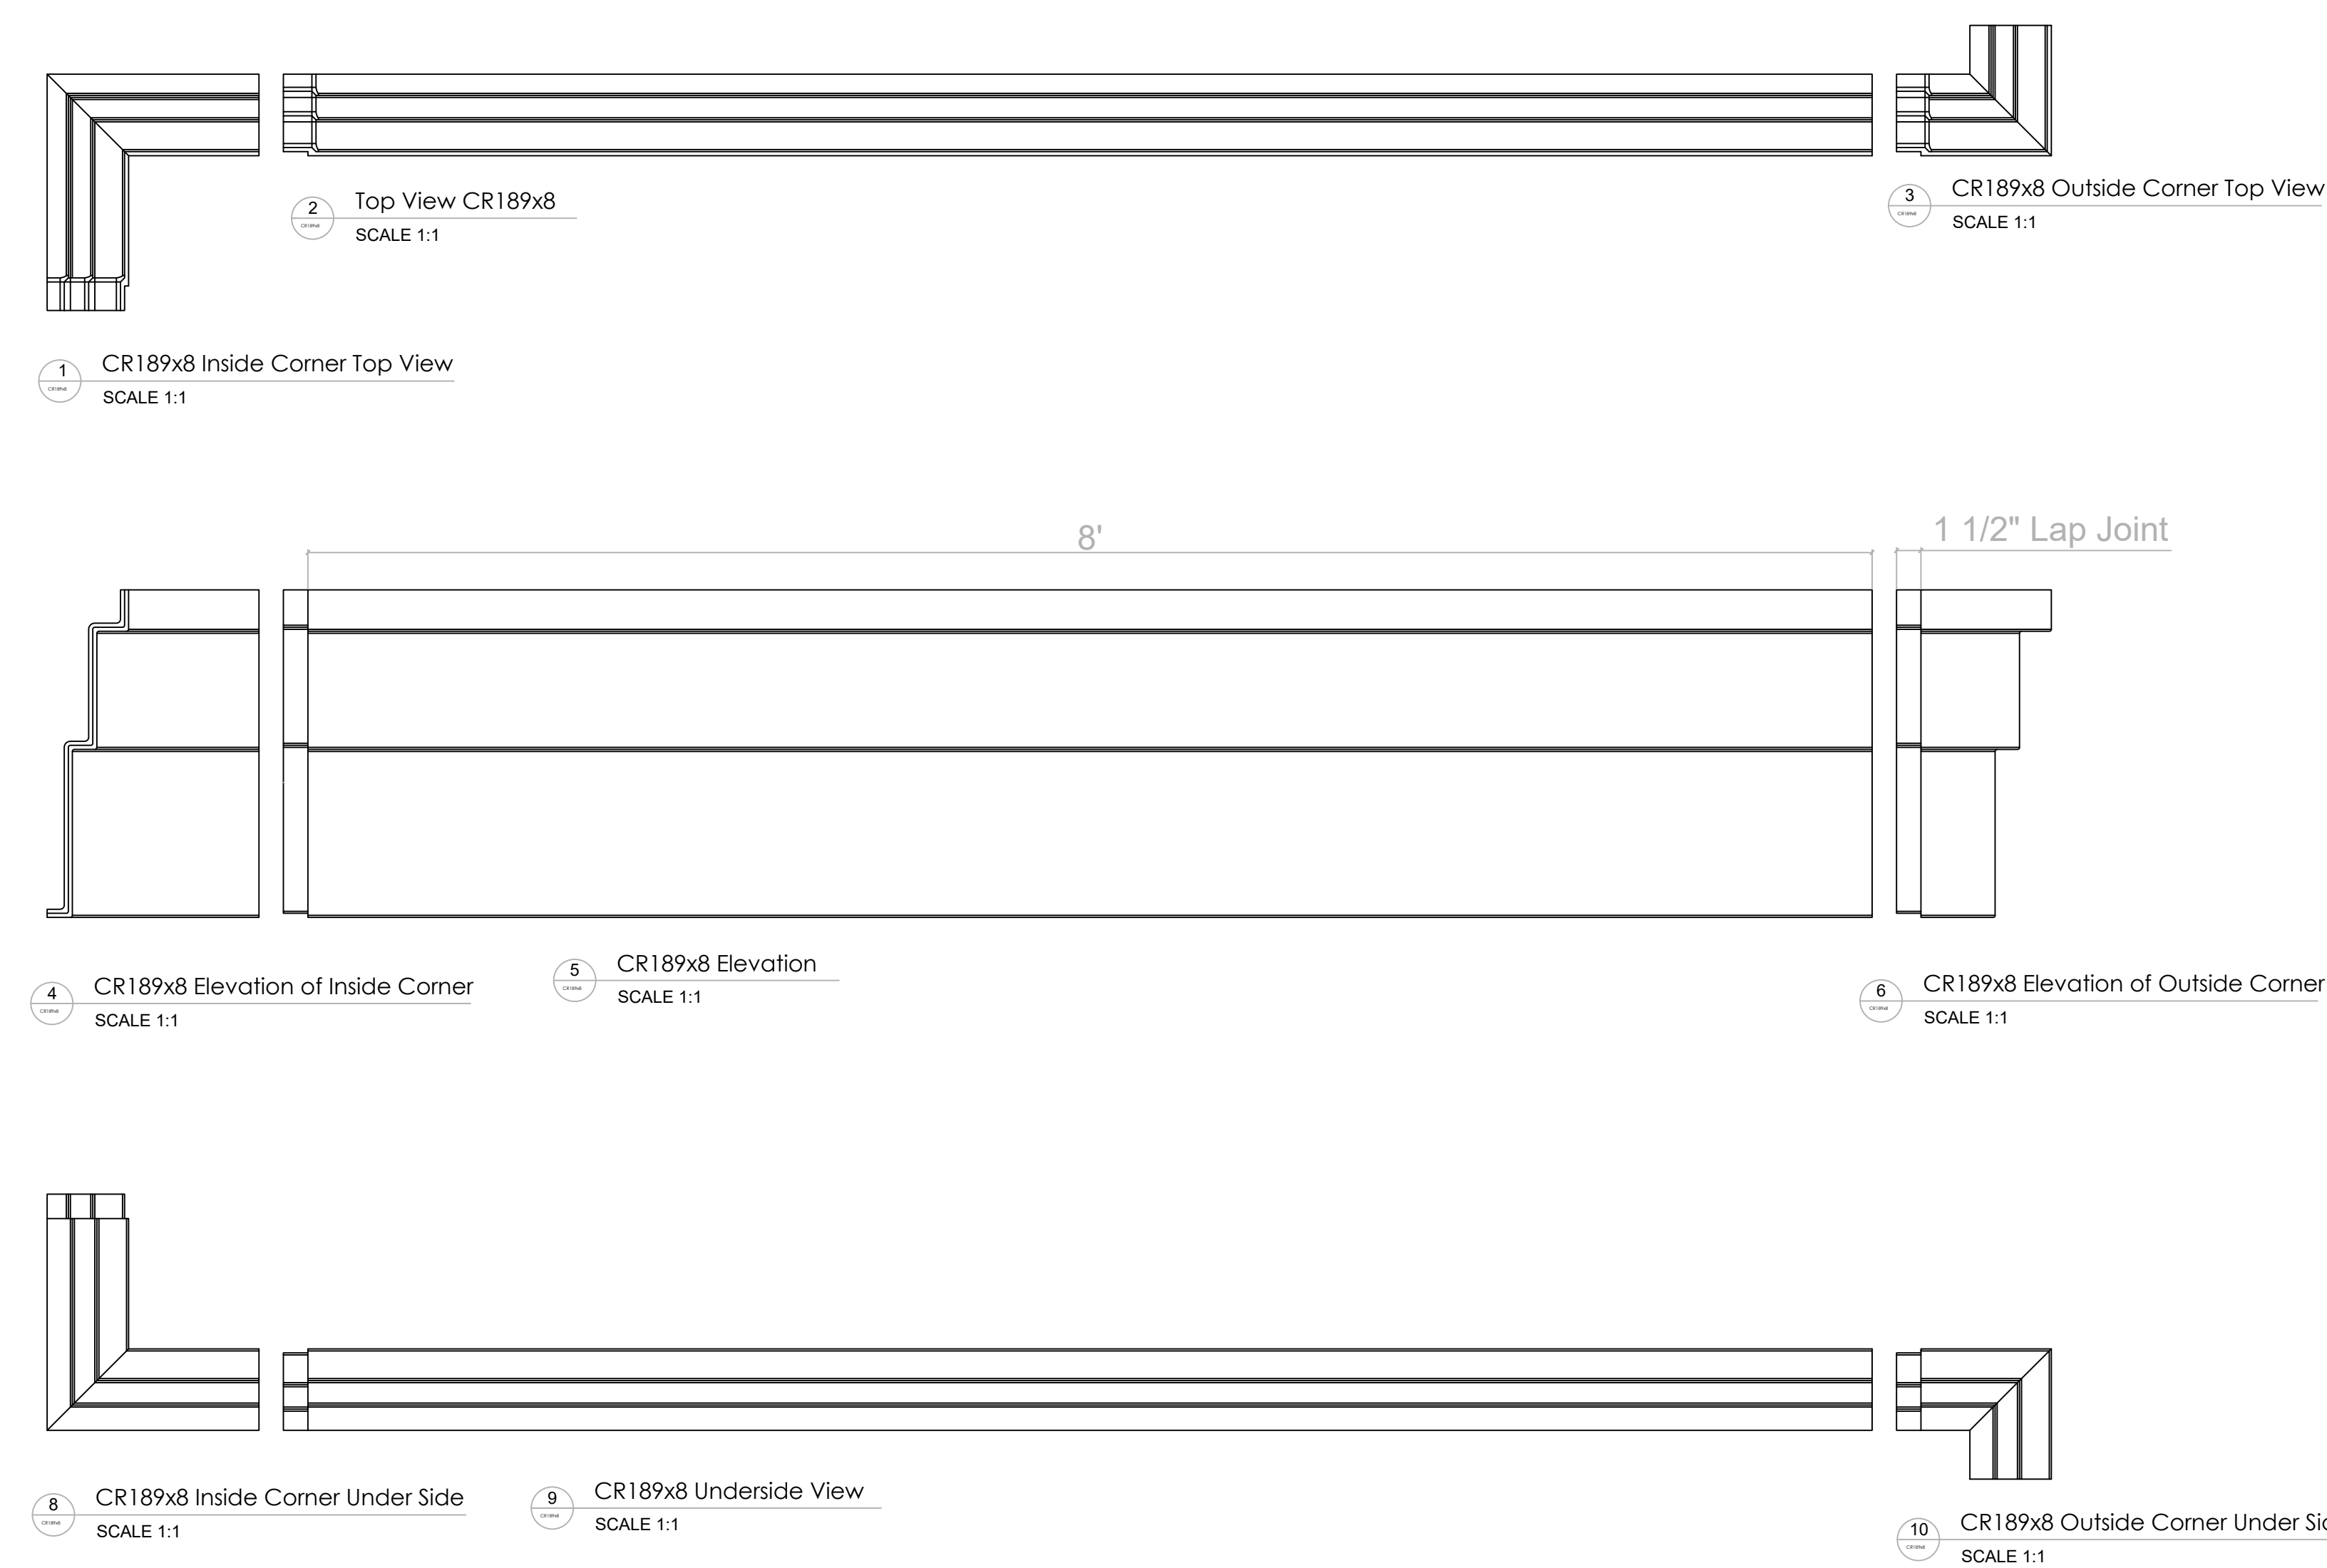

Fiberglass Cornice by: Royal Corinthian
 Profile: CR189x8
 1'-8 1/8" H x 5" P x 96" L

Available in:
 Paint Grade (white gel coat finish)
 Pre-Finished (colored gel coat)
 Stone Finish (textured or smooth)
 Granite Finish (smooth granite look)

Manufactured by: Royal Corinthian
 T. 888-265-8661
 F. 888-344-2937
www.royalcorinthian.com
royalcor@royalcorinthian.com

This is a recommendation. Actual framing to be determined by Engineer.