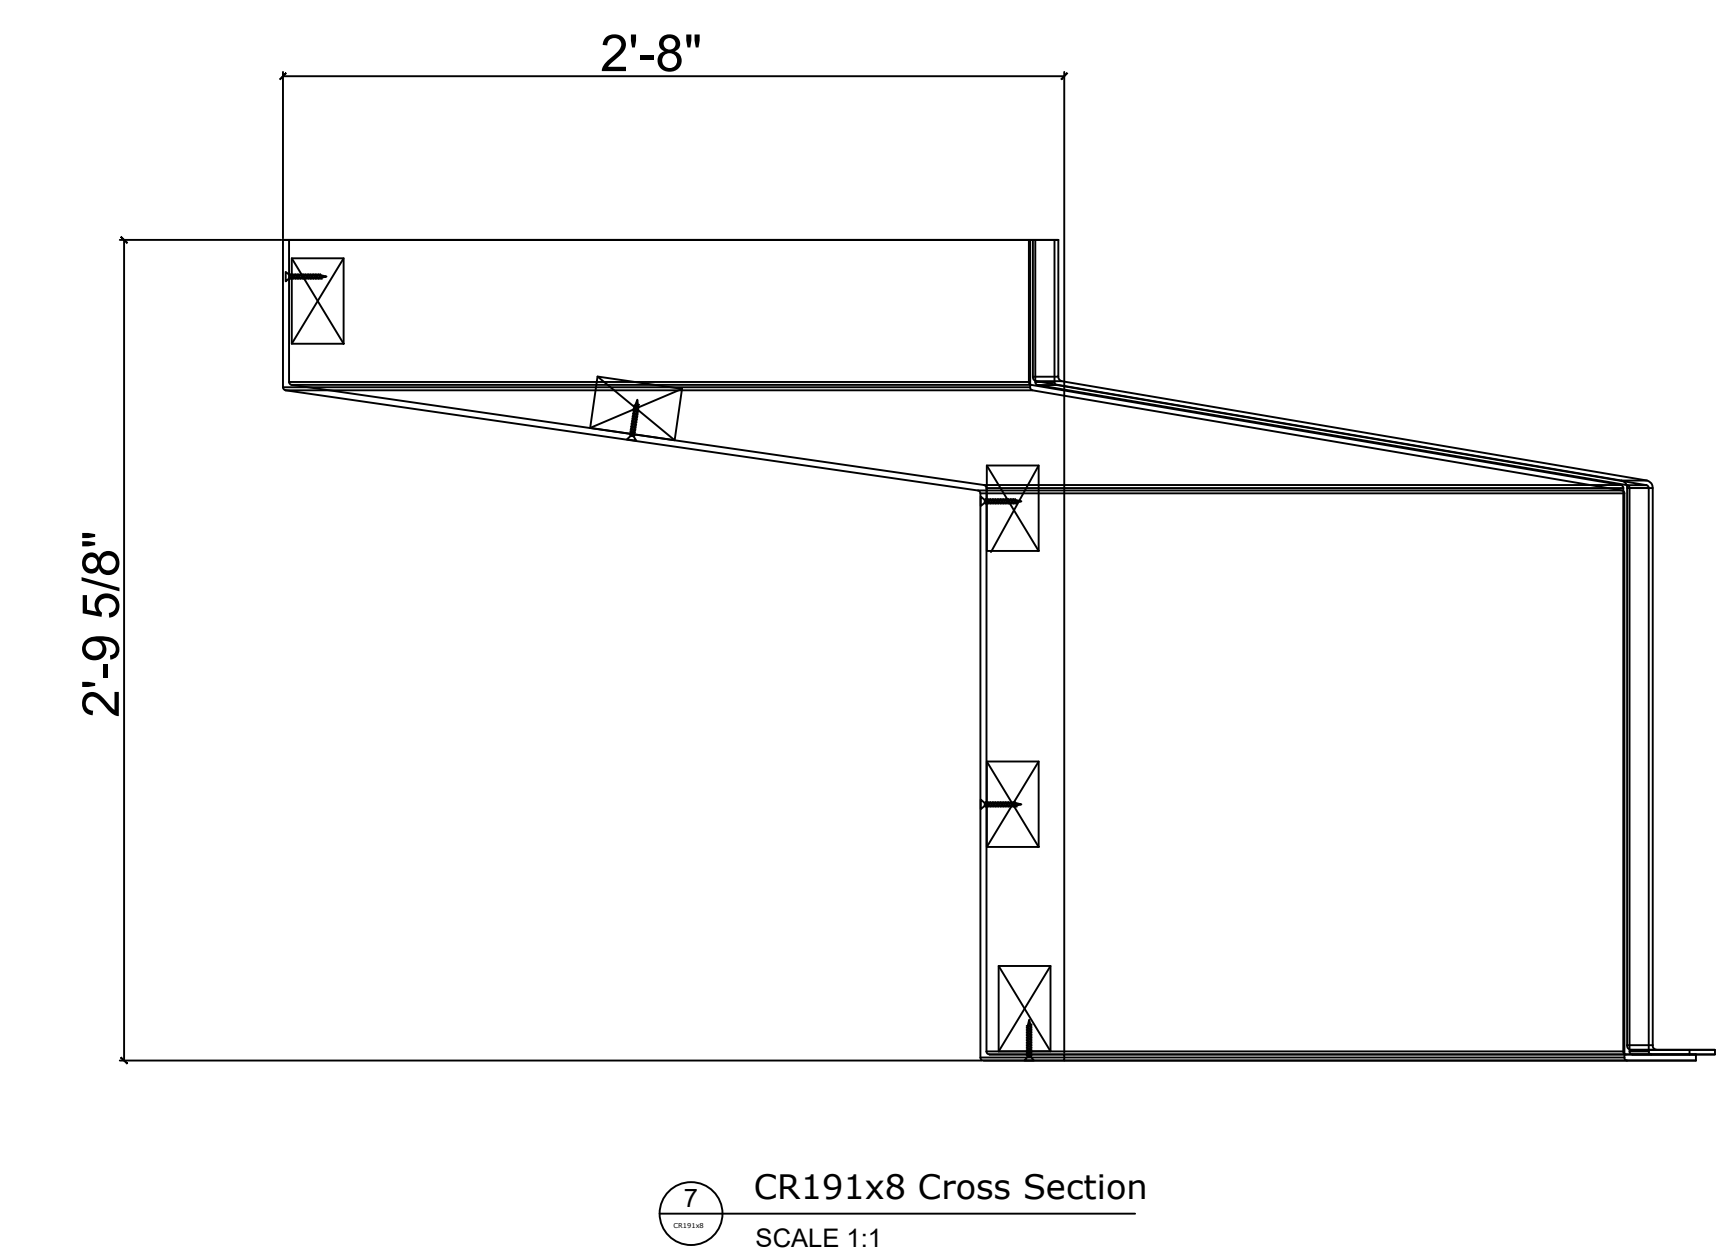

Fiberglass Cornice by: Royal Corinthian
Profile: CR191x8
2'-9 5/8" H x 2'-8" P x 96" L

Available in:
Paint Grade (white gel coat finish)
Pre-Finished (colored gel coat)
Stone Finish (textured or smooth)
Granite Finish (smooth granite look)

Manufactured by: Royal Corinthian
T. 888-265-8661
F. 888-344-2937
www.royalcorinthian.com
royalcor@royalcorinthian.com