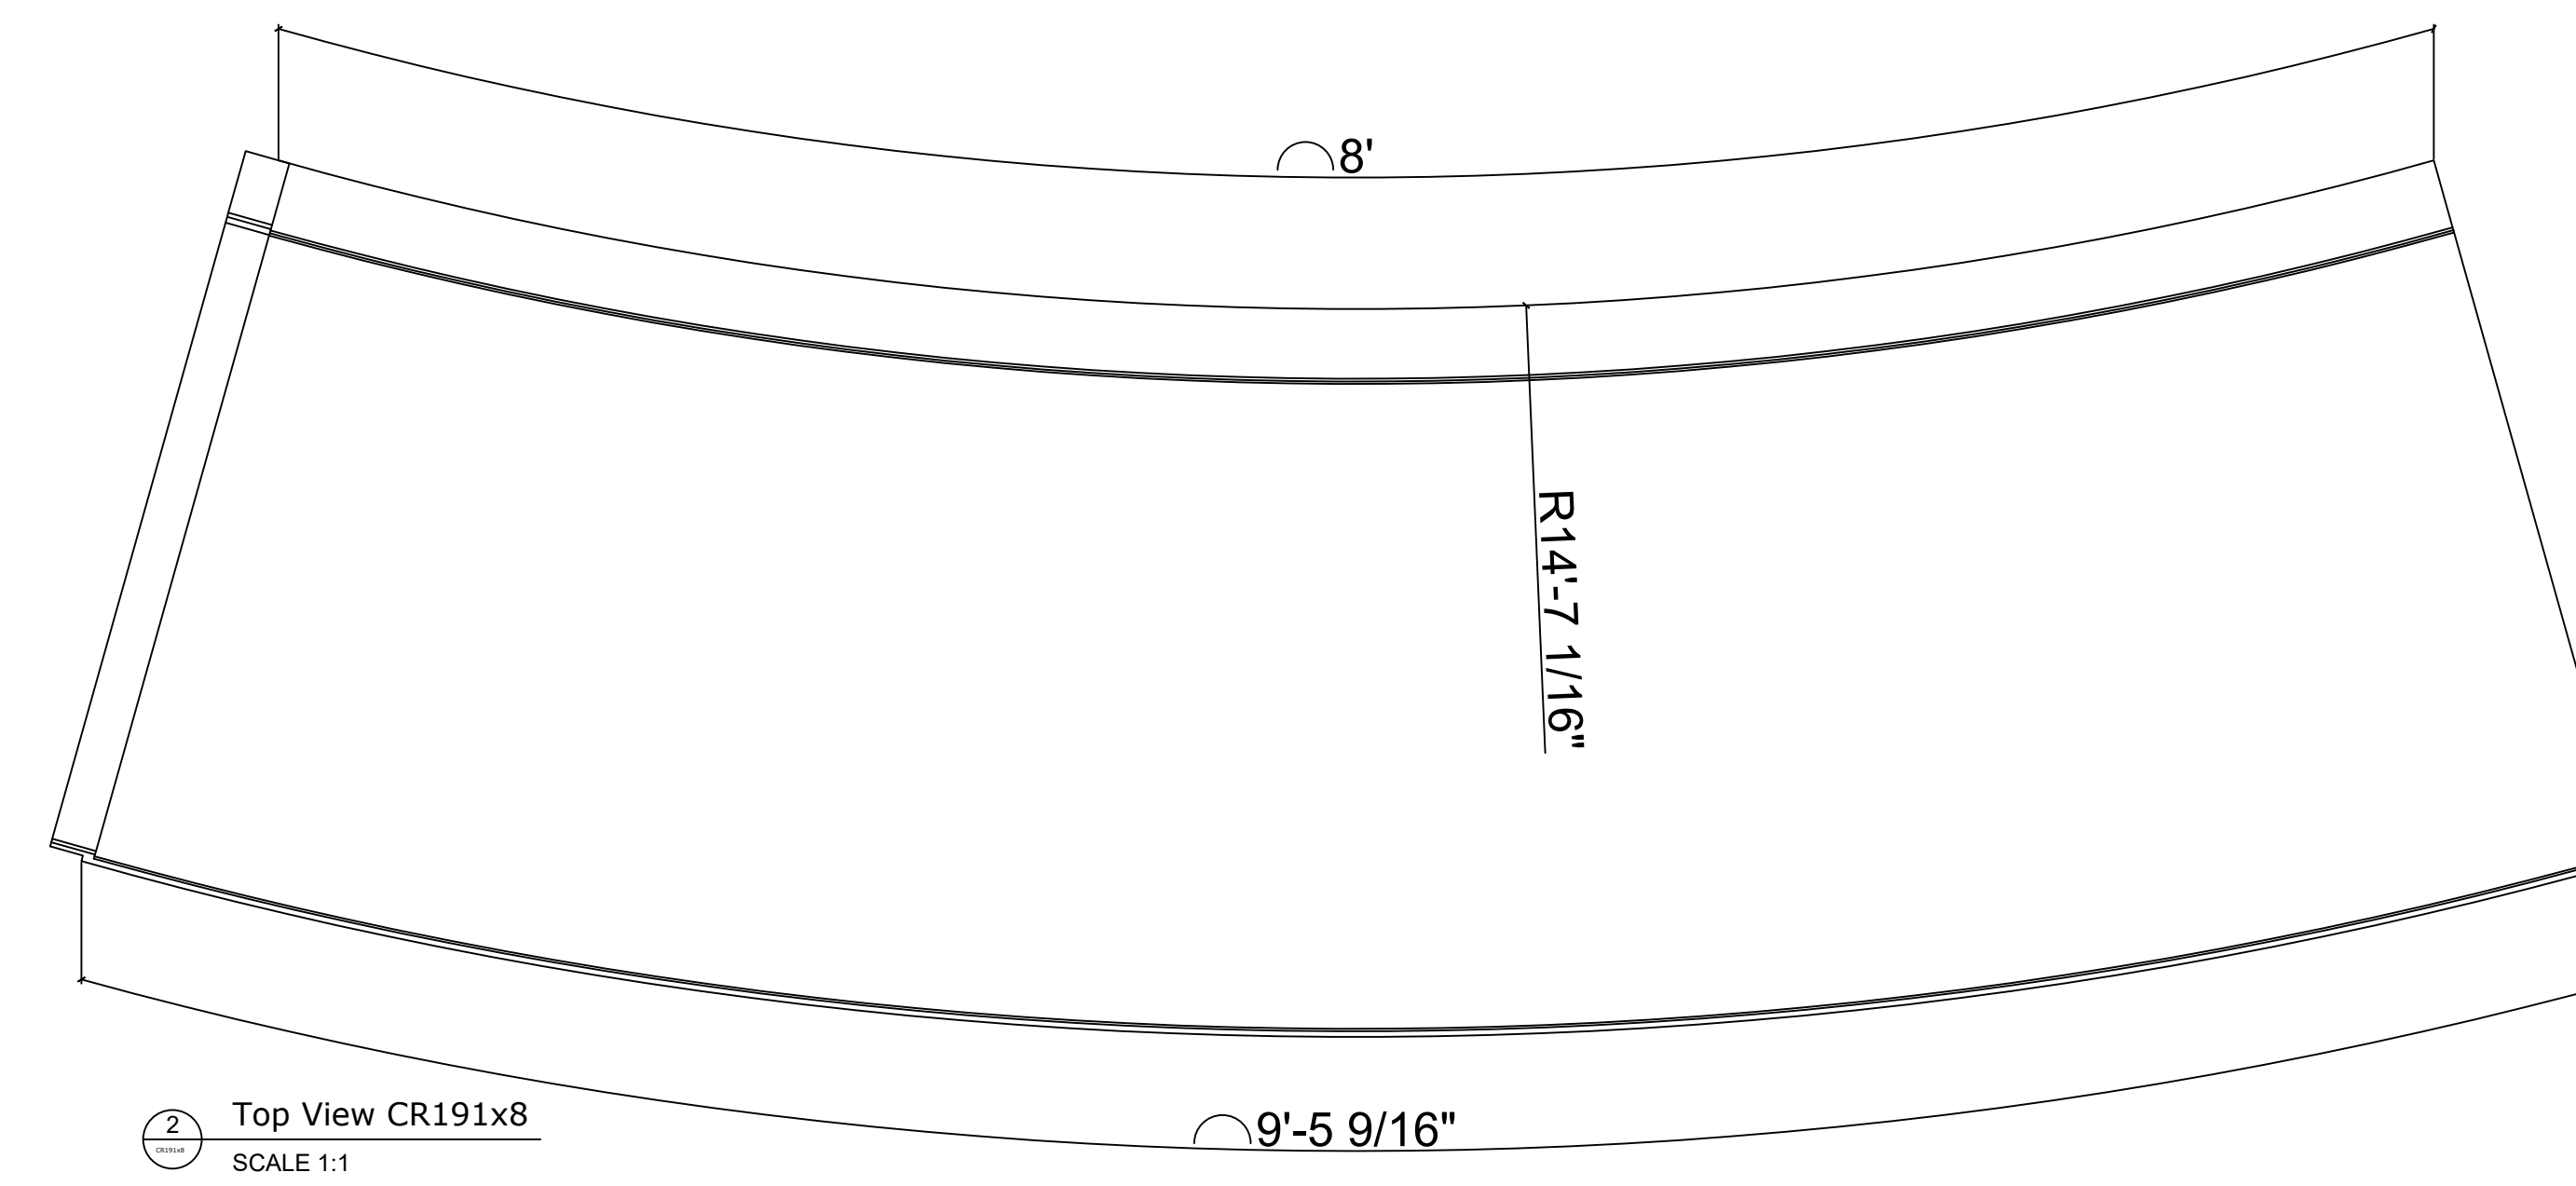

Fiberglass Cornice by: Royal Corinthian
Profile: CR191x8
2'-9 5/8" H x 2'-8" P x 96" L

Available in:
Paint Grade (white gel coat finish)
Pre-Finished (colored gel coat)
Stone Finish (textured or smooth)
Granite Finish (smooth granite look)

Manufactured by: Royal Corinthian
T. 888-265-8661
F. 888-344-2937
www.royalcorinthian.com
royalcor@royalcorinthian.com