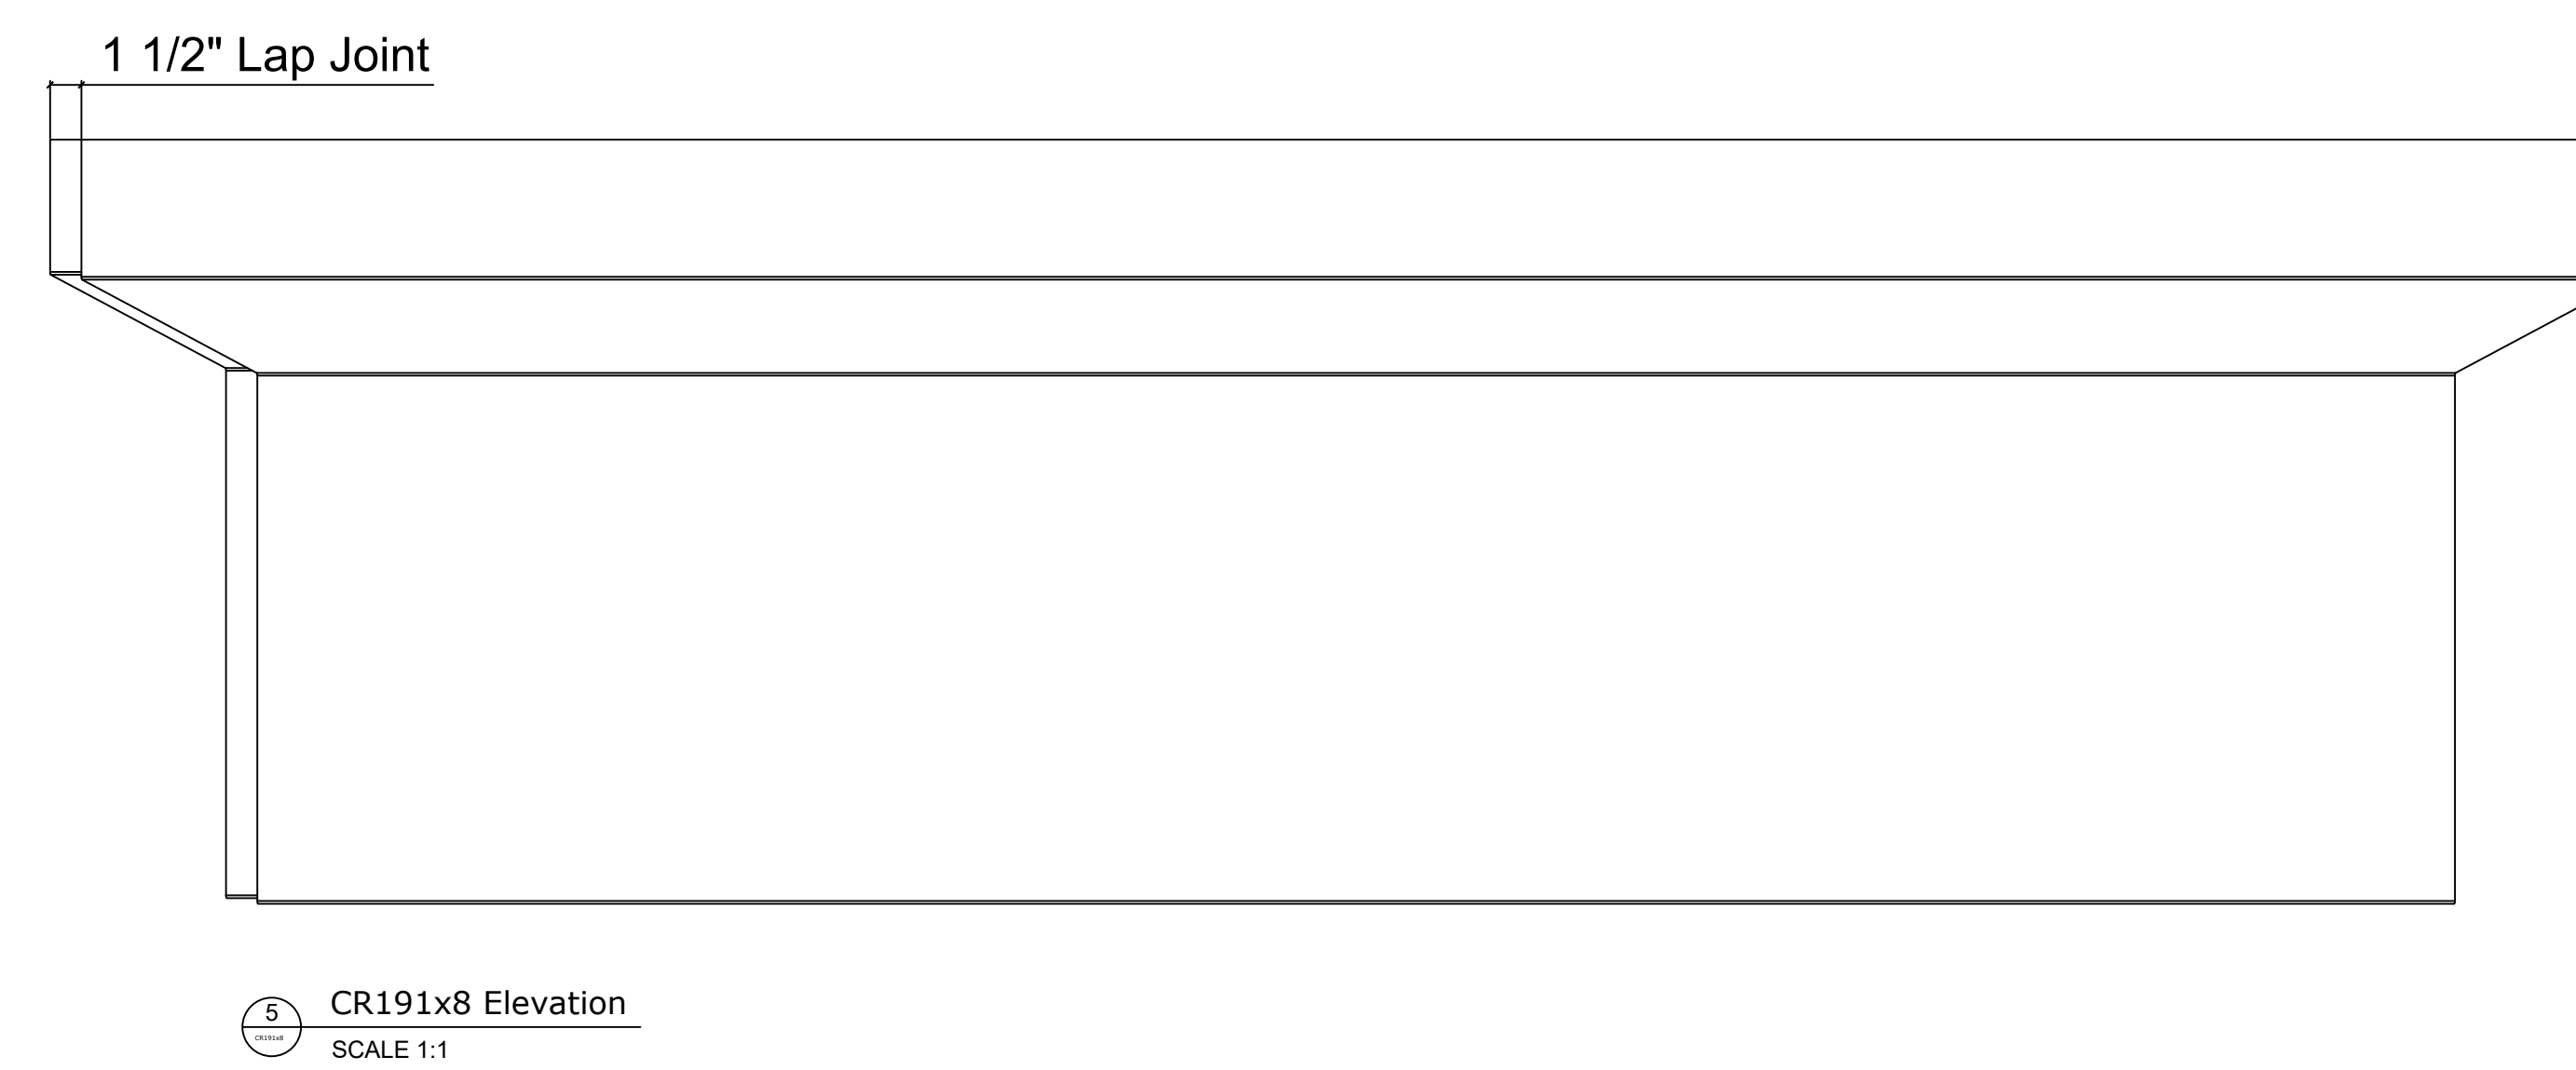

Fiberglass Cornice by: Royal Corinthian
Profile: CR191x8
2'-9 5/8" H x 2'-8" P x 96" L

Available in:
Paint Grade (white gel coat finish)
Pre-Finished (colored gel coat)
Stone Finish (textured or smooth)
Granite Finish (smooth granite look)

Manufactured by: Royal Corinthian
T. 888-265-8661
F. 888-344-2937
www.royalcorinthian.com
royalcor@royalcorinthian.com