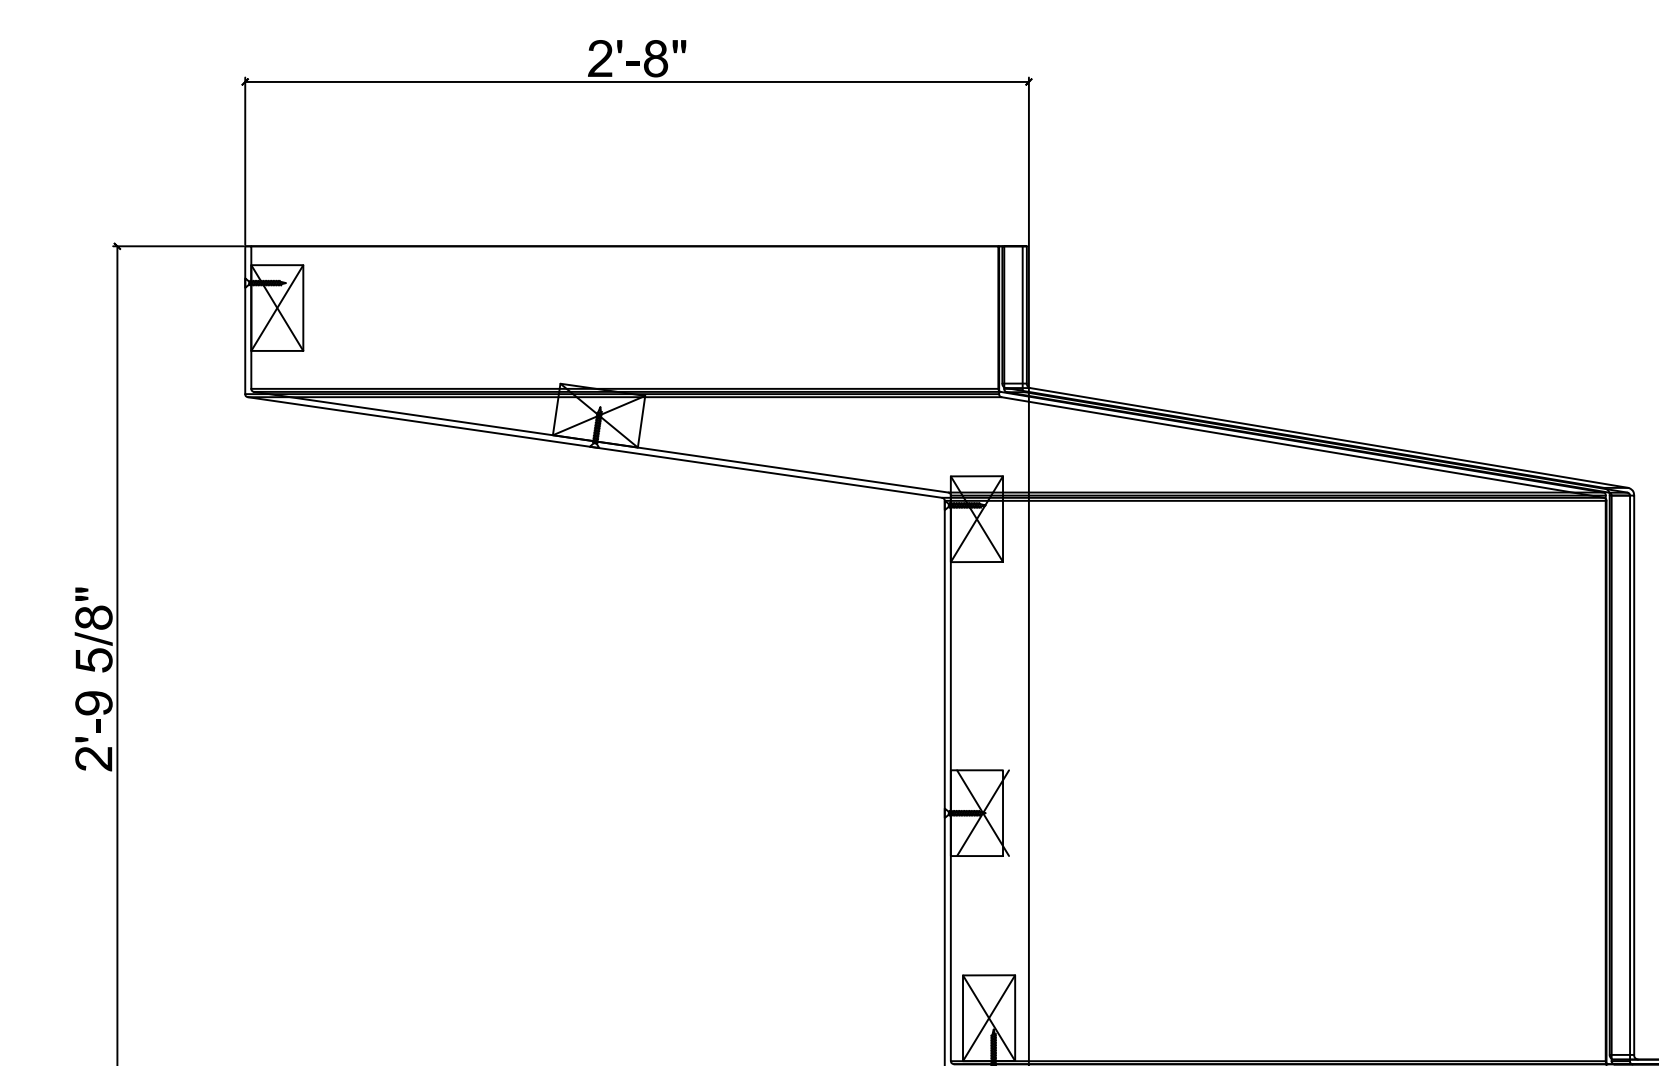

Fiberglass Cornice by: Royal Corinthian
 Profile: CR192x8
 2'-9 5/8" H x 2'-8" P x 96" L

Available in:
 Paint Grade (white gel coat finish)
 Pre-Finished (colored gel coat)
 Stone Finish (textured or smooth)
 Granite Finish (smooth granite look)

Manufactured by: Royal Corinthian
 T. 888-265-8661
 F. 888-344-2937
www.royalcorinthian.com
royalcor@royalcorinthian.com

2 Top View CR192x8
 SCALE 1:1

5 CR192x8 Elevation
 SCALE 1:1

9 CR192x8 Underside View
 SCALE 1:1

7 CR192x8 Cross Section
 SCALE 1:1

This is a recommendation. Actual framing to be determined by Engineer.

11 Typical Lap Joint Detail
 Not to Scale