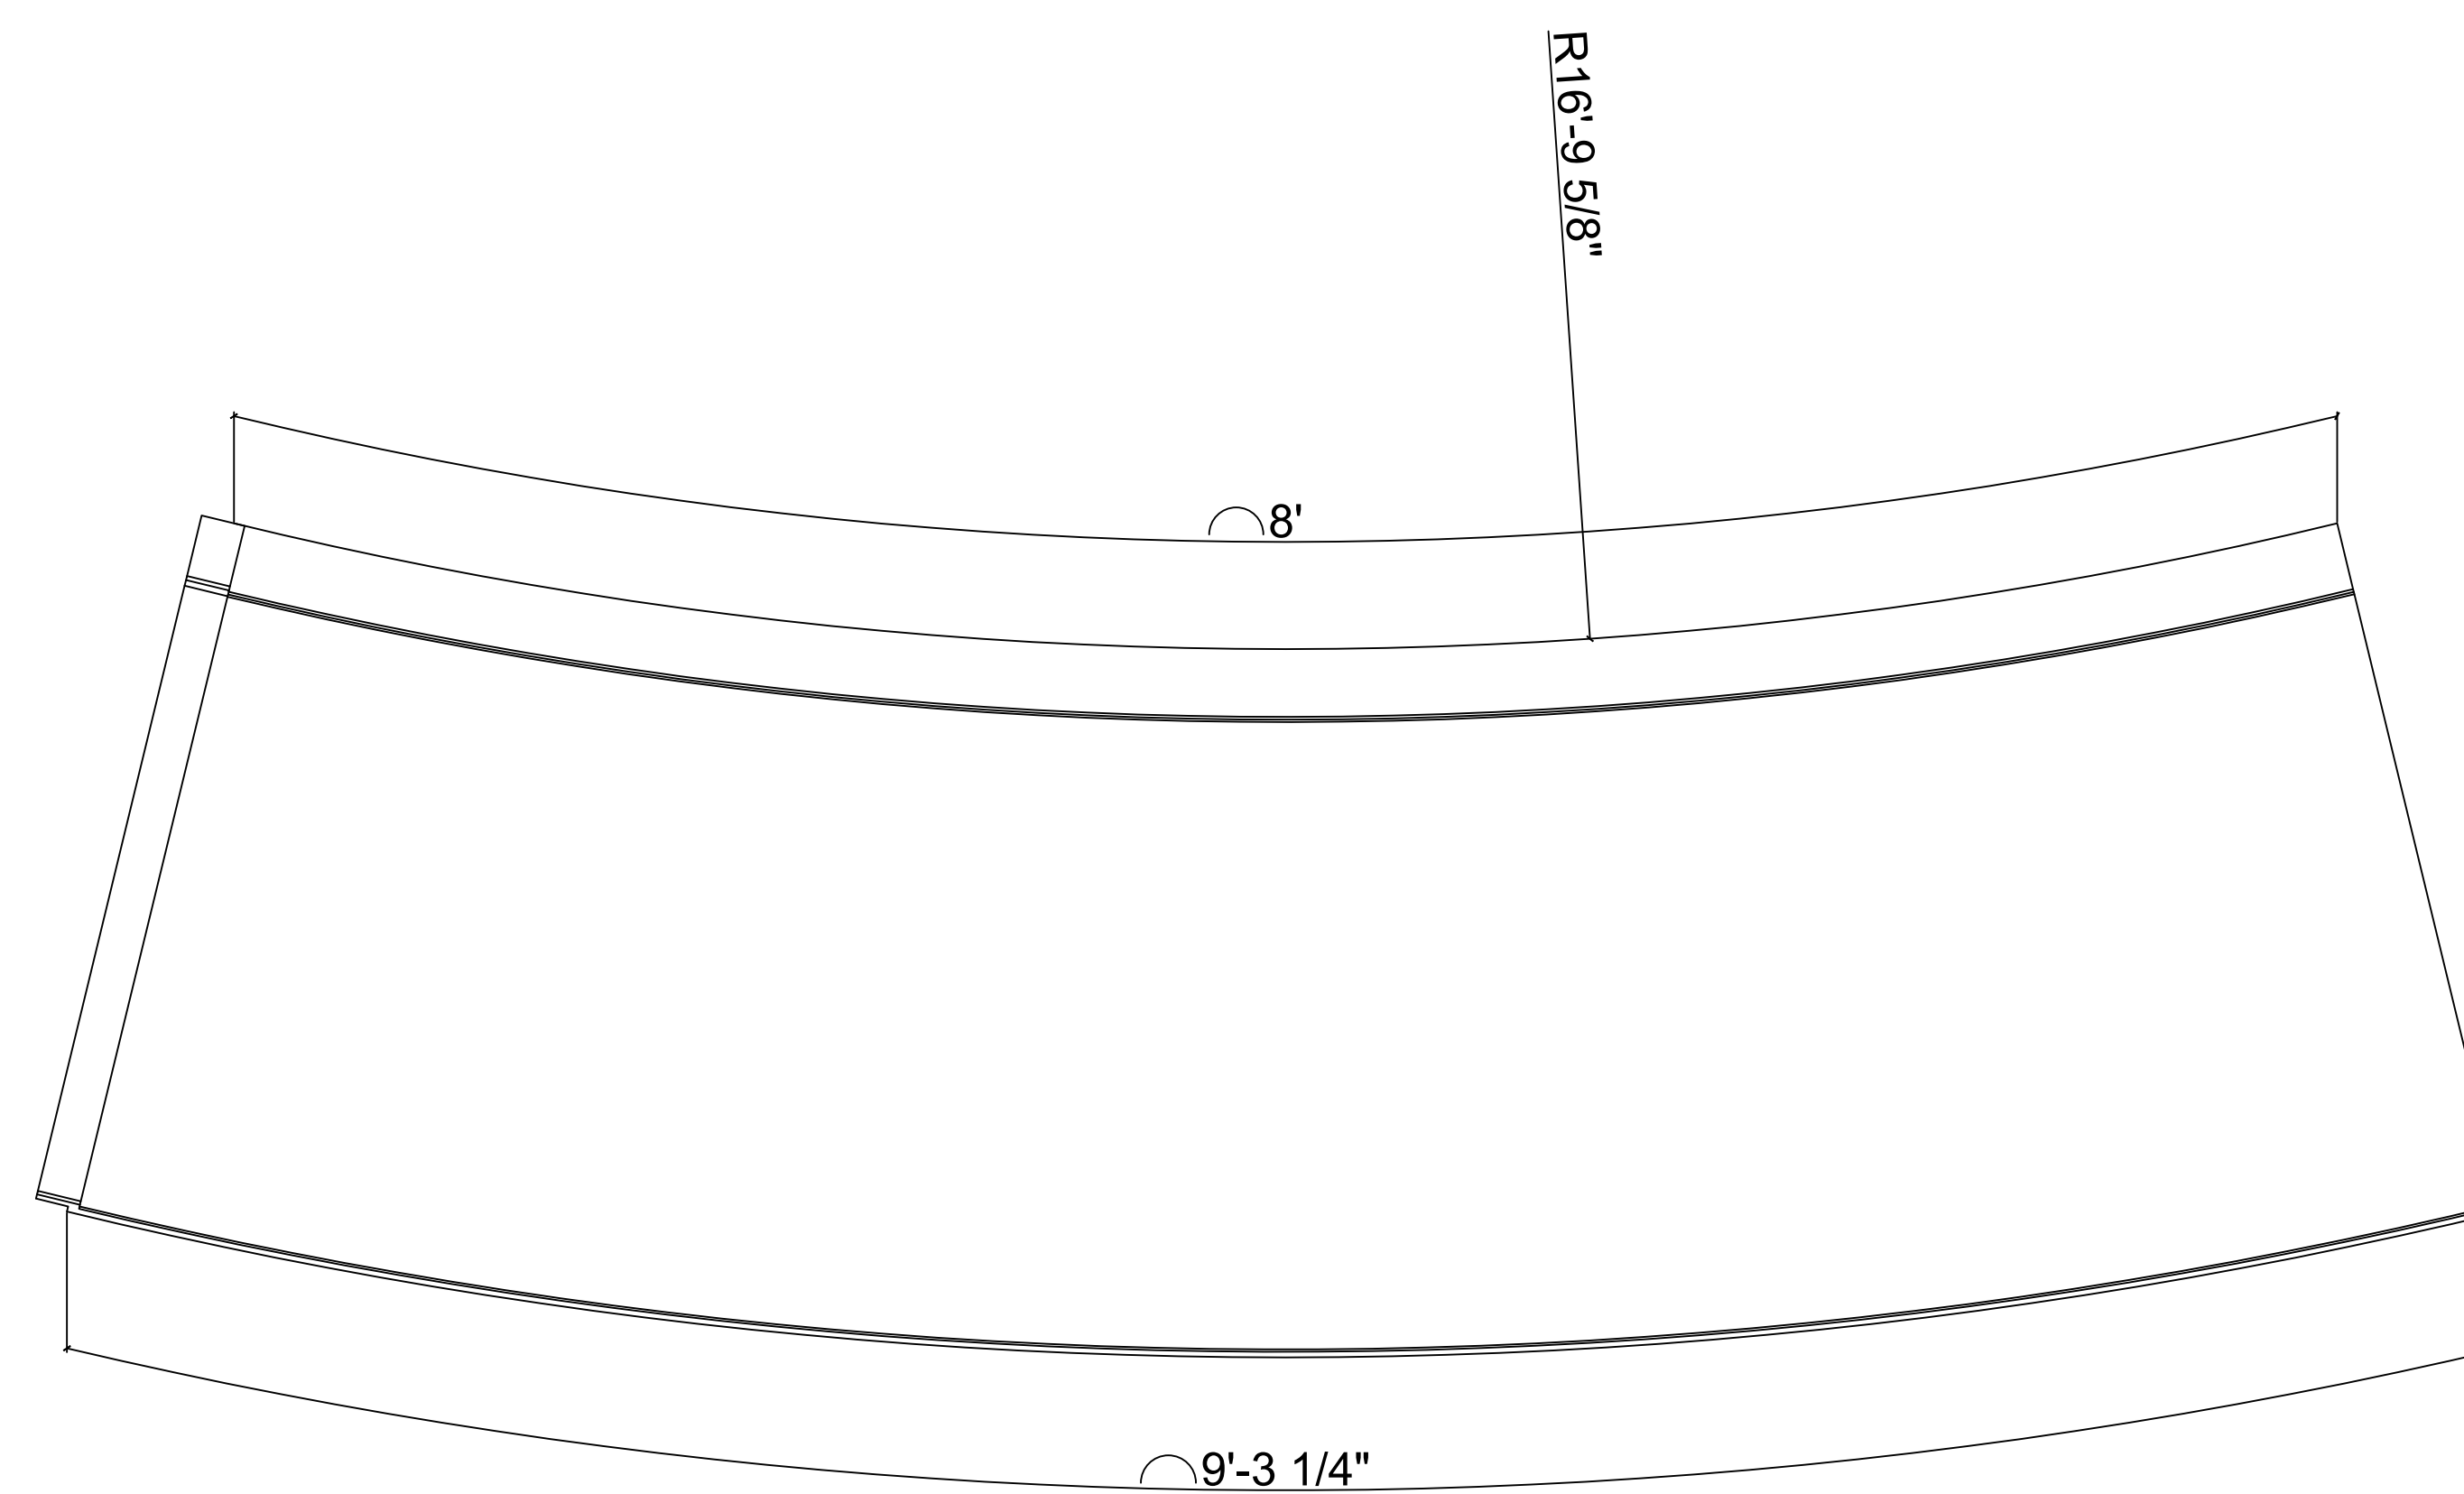

Fiberglass Cornice by: Royal Corinthian
 Profile: CR192x8
 2'-9 5/8" H x 2'-8" P x 96" L

Available in:
 Paint Grade (white gel coat finish)
 Pre-Finished (colored gel coat)
 Stone Finish (textured or smooth)
 Granite Finish (smooth granite look)

Manufactured by: Royal Corinthian
 T. 888-265-8661
 F. 888-344-2937
www.royalcorinthian.com
royalcor@royalcorinthian.com

2 Top View CR192x8
 SCALE 1:1

5 CR192x8 Elevation
 SCALE 1:1

9 CR192x8 Underside View
 SCALE 1:1

7 CR192x8 Cross Section
 SCALE 1:1

This is a recommendation. Actual framing to be determined by Engineer.

11 Typical Lap Joint Detail
 Not to Scale