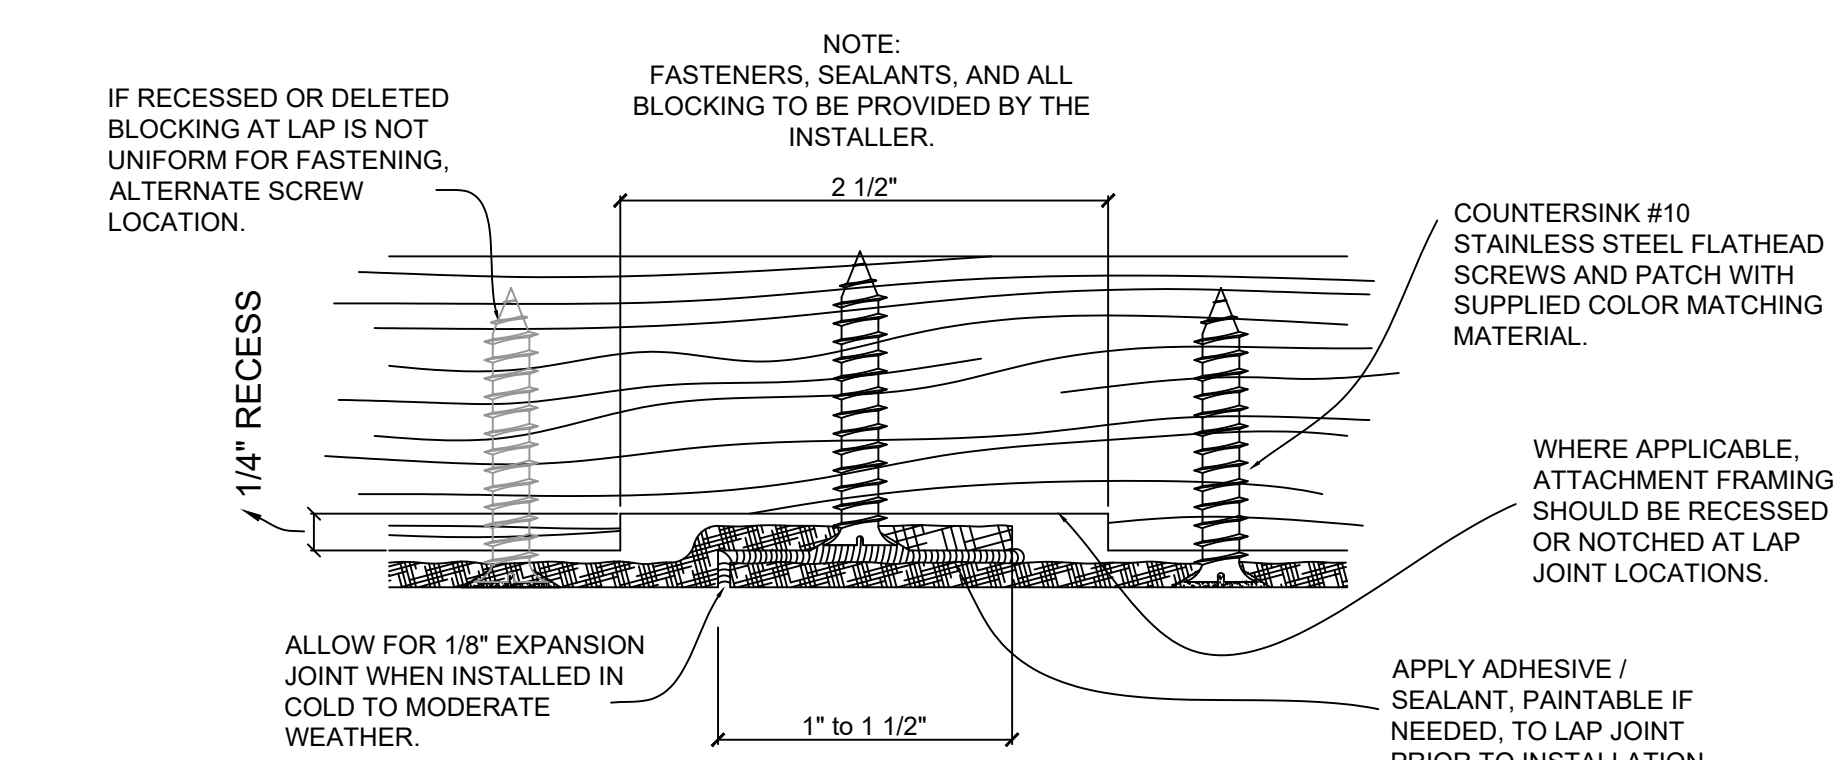

Fiberglass Cornice by: Royal Corinthian
 Profile: CR192x8
 2'-9 5/8" H x 2'-8" P x 96" L

Available in:
 Paint Grade (white gel coat finish)
 Pre-Finished (colored gel coat)
 Stone Finish (textured or smooth)
 Granite Finish (smooth granite look)

Manufactured by: Royal Corinthian
 T. 888-265-8661
 F. 888-344-2937
www.royalcorinthian.com
royalcor@royalcorinthian.com

2 Top View CR192x8
 SCALE 1:1

5 CR192x8 Elevation
 SCALE 1:1

9 CR192x8 Underside View
 SCALE 1:1

7 CR192x8 Cross Section
 SCALE 1:1

This is a recommendation. Actual framing to be determined by Engineer.

11 Typical Lap Joint Detail
 Not to Scale