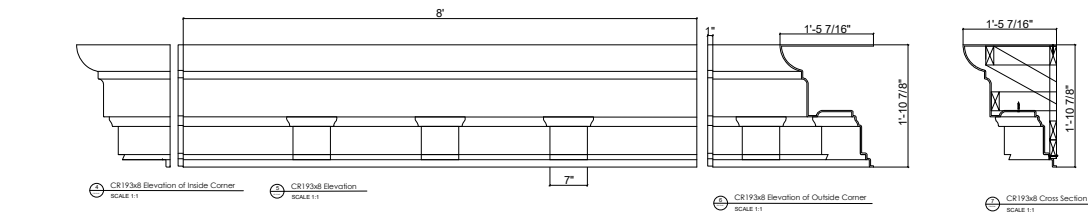

Fiberglass Cornice by: Royal Corinthian
Profile: CR193x8
22-7/8" H x 17-7/16" P x 96" L

Available in:
Paint Grade (white gel coat finish)
Pre-Finished (colored gel coat)
Stone Finish (textured or smooth)
Granite Finish (smooth granite look)

Manufactured by: Royal Corinthian
T. 888-265-8661
F. 888-344-2937
www.royalcorinthian.com
royalcor@royalcorinthian.com