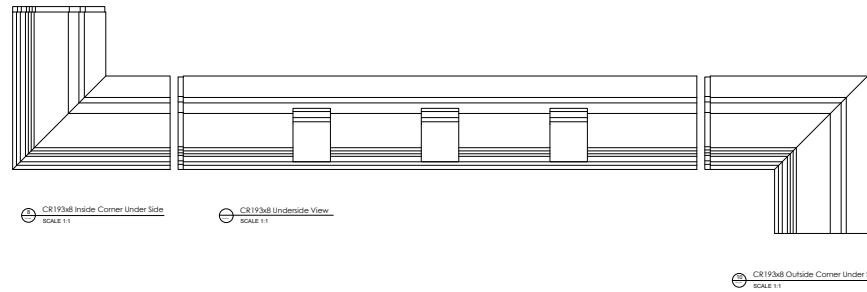

Fiberglass Cornice by: Royal Corinthian
Profile: CR193x8
22-7/8" H x 17-7/16" P x 96" L

Available in:
Paint Grade (white gel coat finish)
Pre-Finished (colored gel coat)
Stone Finish (textured or smooth)
Granite Finish (smooth granite look)

Manufactured by: Royal Corinthian
T. 888-265-8661
F. 888-344-2937
www.royalcorinthian.com
royalcor@royalcorinthian.com