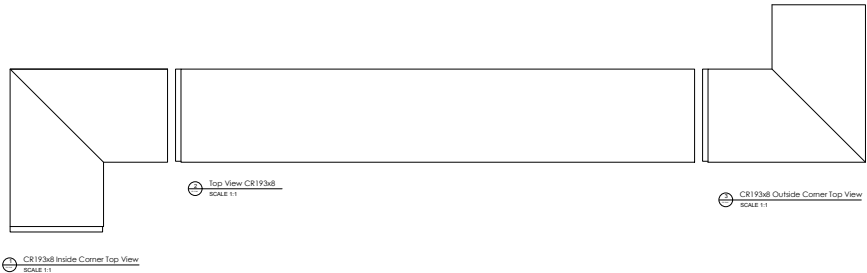

Fiberglass Cornice by: Royal Corinthian
Profile: CR193x8
22-7/8" H x 17-7/16" P x 96" L

Available in:
Paint Grade (white gel coat finish)
Pre-Finished (colored gel coat)
Stone Finish (textured or smooth)
Granite Finish (smooth granite look)

Manufactured by: Royal Corinthian
T. 888-265-8661
F. 888-344-2937
www.royalcorinthian.com
royalcor@royalcorinthian.com