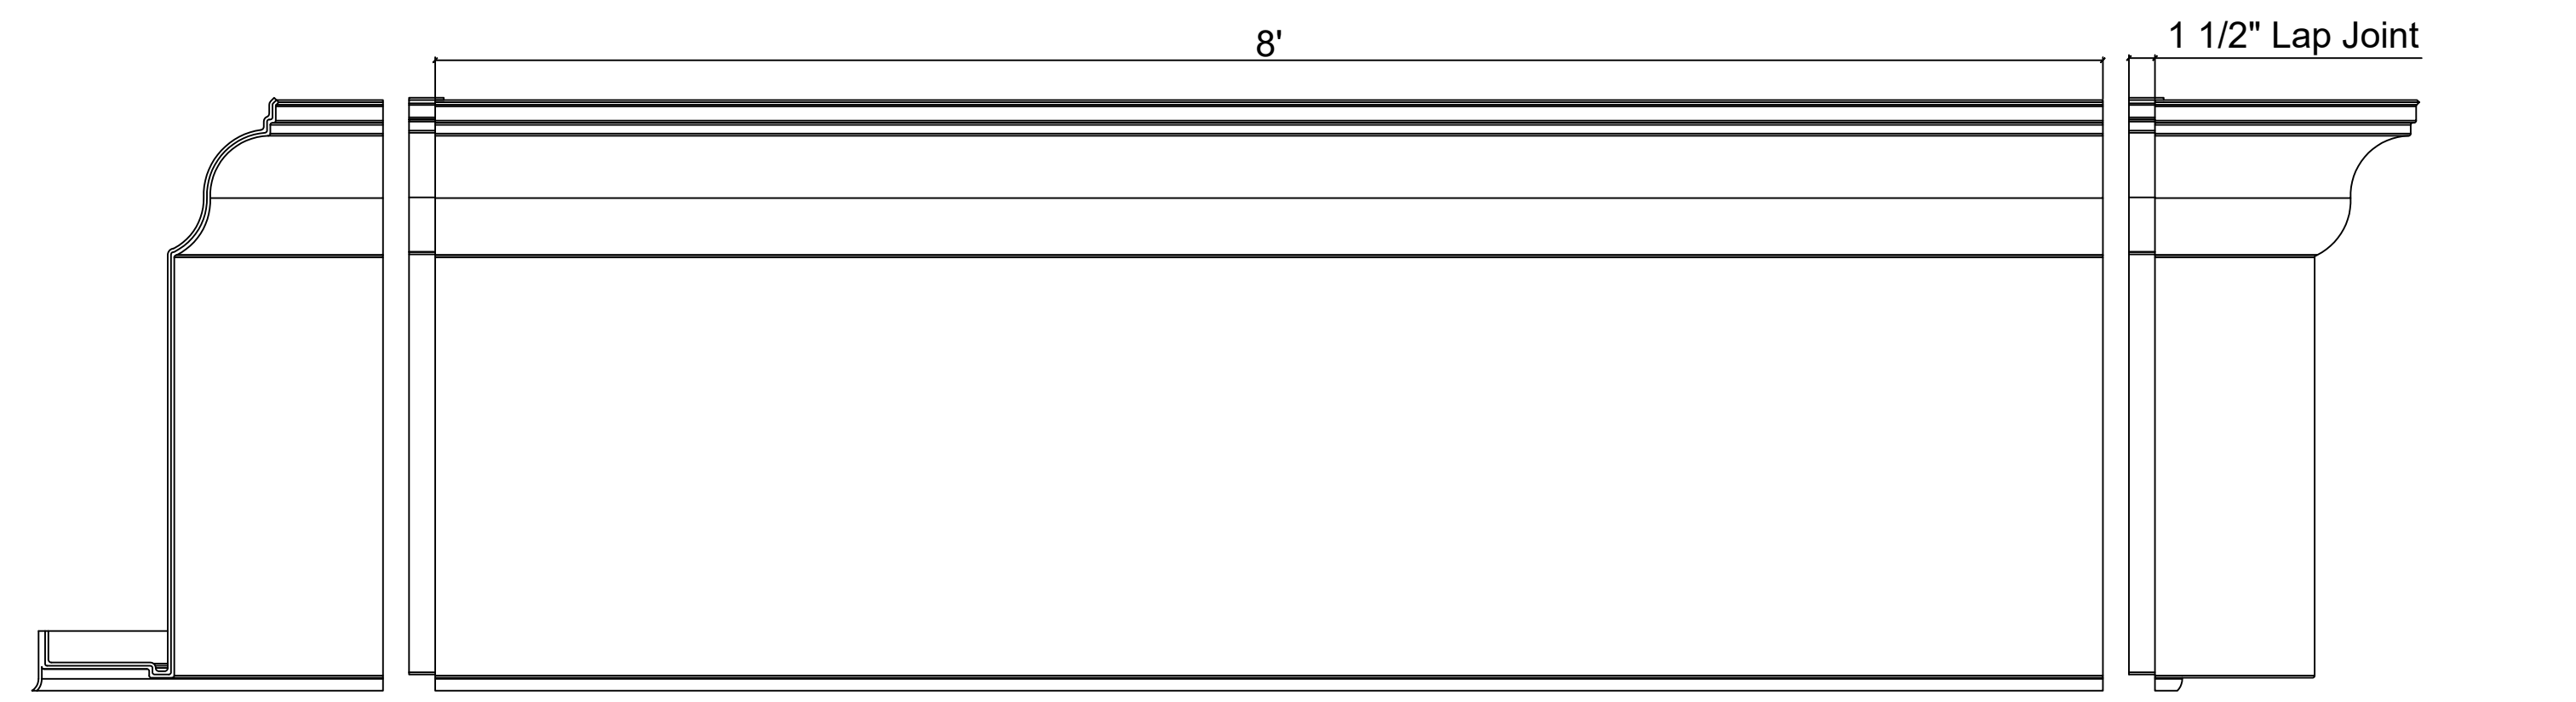

Fiberglass Cornice by: Royal Corinthian
 Profile: CR206x8
 2'-9 1/8" H x 1'-2 3/16" P x 96" L

Available in:
 Paint Grade (white gel coat finish)
 Pre-Finished (colored gel coat)
 Stone Finish (textured or smooth)
 Granite Finish (smooth granite look)

Manufactured by: Royal Corinthian
 T. 888-265-8661
 F. 888-344-2937
www.royalcorinthian.com
royalcor@royalcorinthian.com

1 CR206x8 Inside Corner Top View
SCALE 1:1

2 Top View CR206x8
SCALE 1:1

3 CR206x8 Outside Corner Top View
SCALE 1:1

4 CR206x8 Elevation of Inside Corner
SCALE 1:1

5 CR206x8 Elevation
SCALE 1:1

6 CR206x8 Elevation of Outside Corner
SCALE 1:1

7 CR206x8 Cross Section
SCALE 1:1

8 CR206x8 Inside Corner Under Side
SCALE 1:1

9 CR206x8 Underside View
SCALE 1:1