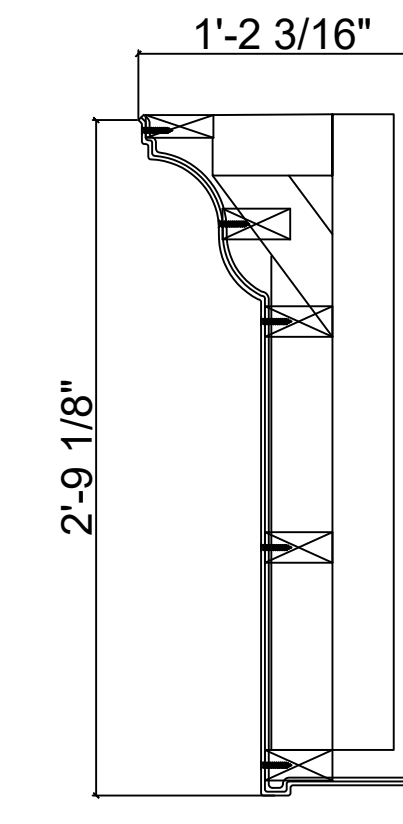

Fiberglass Cornice by: Royal Corinthian
 Profile: CR206x8
 2'-9 1/8" H x 1'-2 3/16" P x 96" L

Available in:
 Paint Grade (white gel coat finish)
 Pre-Finished (colored gel coat)
 Stone Finish (textured or smooth)
 Granite Finish (smooth granite look)

Manufactured by: Royal Corinthian
 T. 888-265-8661
 F. 888-344-2937
www.royalcorinthian.com
royalcor@royalcorinthian.com

1 CR206x8 Inside Corner Top View
SCALE 1:1

2 Top View CR206x8
SCALE 1:1

3 CR206x8 Outside Corner Top View
SCALE 1:1

4 CR206x8 Elevation of Inside Corner
SCALE 1:1

5 CR206x8 Elevation
SCALE 1:1

6 CR206x8 Elevation of Outside Corner
SCALE 1:1

7 CR206x8 Cross Section
SCALE 1:1

8 CR206x8 Inside Corner Under Side
SCALE 1:1

9 CR206x8 Underside View
SCALE 1:1

10 CR206x8 Outside Corner Under Side
SCALE 1:1

This is a recommendation. Actual framing to be determined by Engineer.

11 Typical Lap Joint Detail
Not to Scale