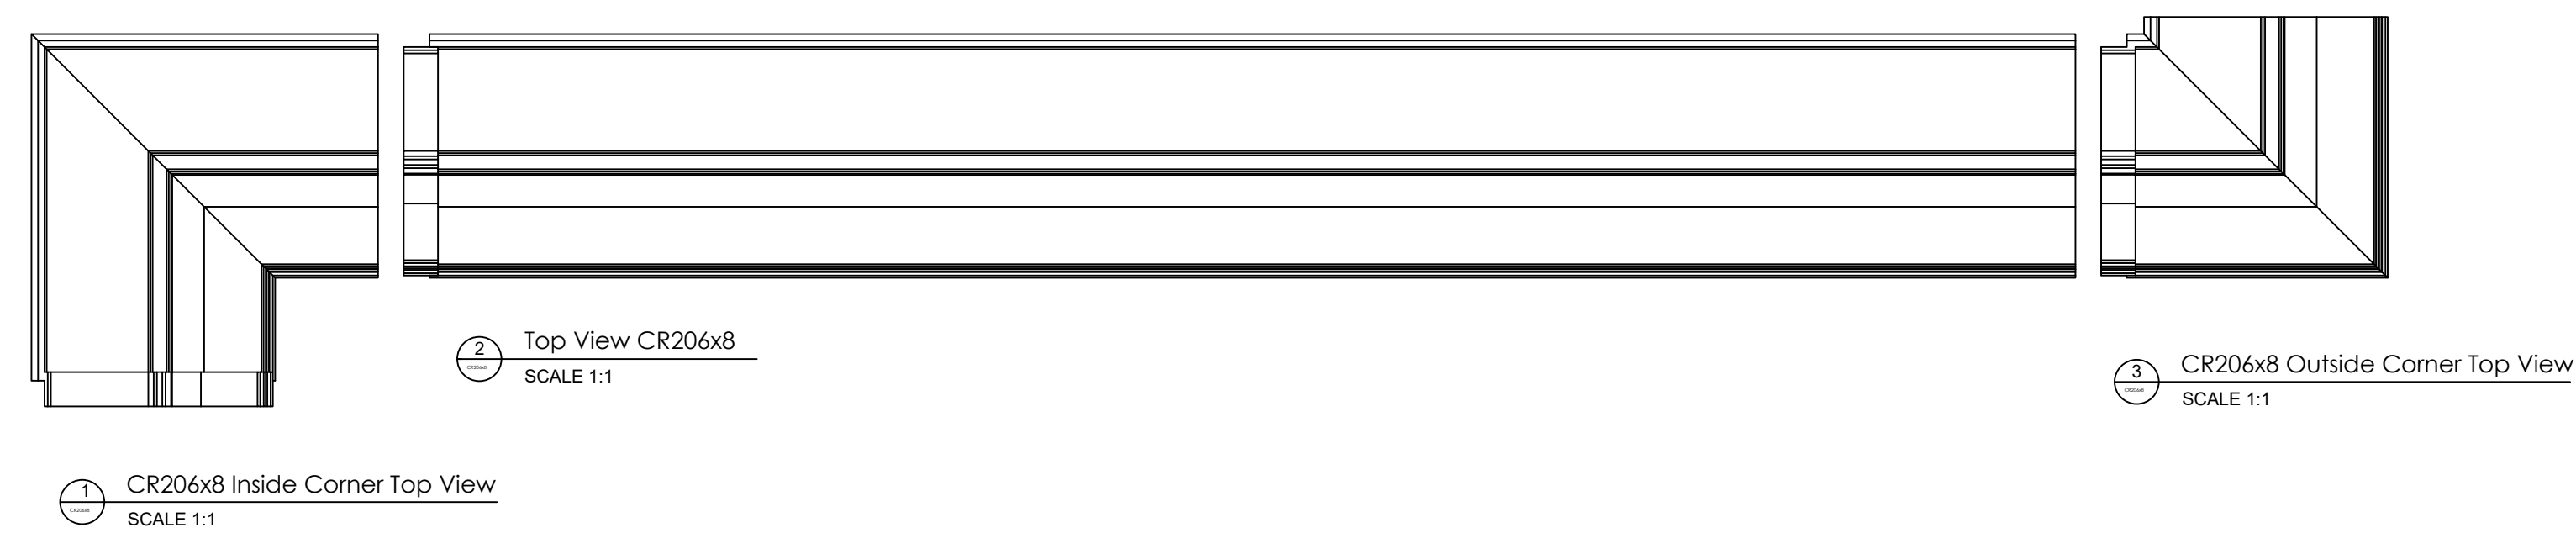

Fiberglass Cornice by: Royal Corinthian
Profile: CR206x8
2'-9 1/8" H x 1'-2 3/16" P x 96" L

Available in:
Paint Grade (white gel coat finish)
Pre-Finished (colored gel coat)
Stone Finish (textured or smooth)
Granite Finish (smooth granite look)

Manufactured by: Royal Corinthian
T. 888-265-8661
F. 888-344-2937
www.royalcorinthian.com
royalcor@royalcorinthian.com

1 CR206x8 Inside Corner Top View
SCALE 1:1

2 Top View CR206x8
SCALE 1:1

3 CR206x8 Outside Corner Top View
SCALE 1:1