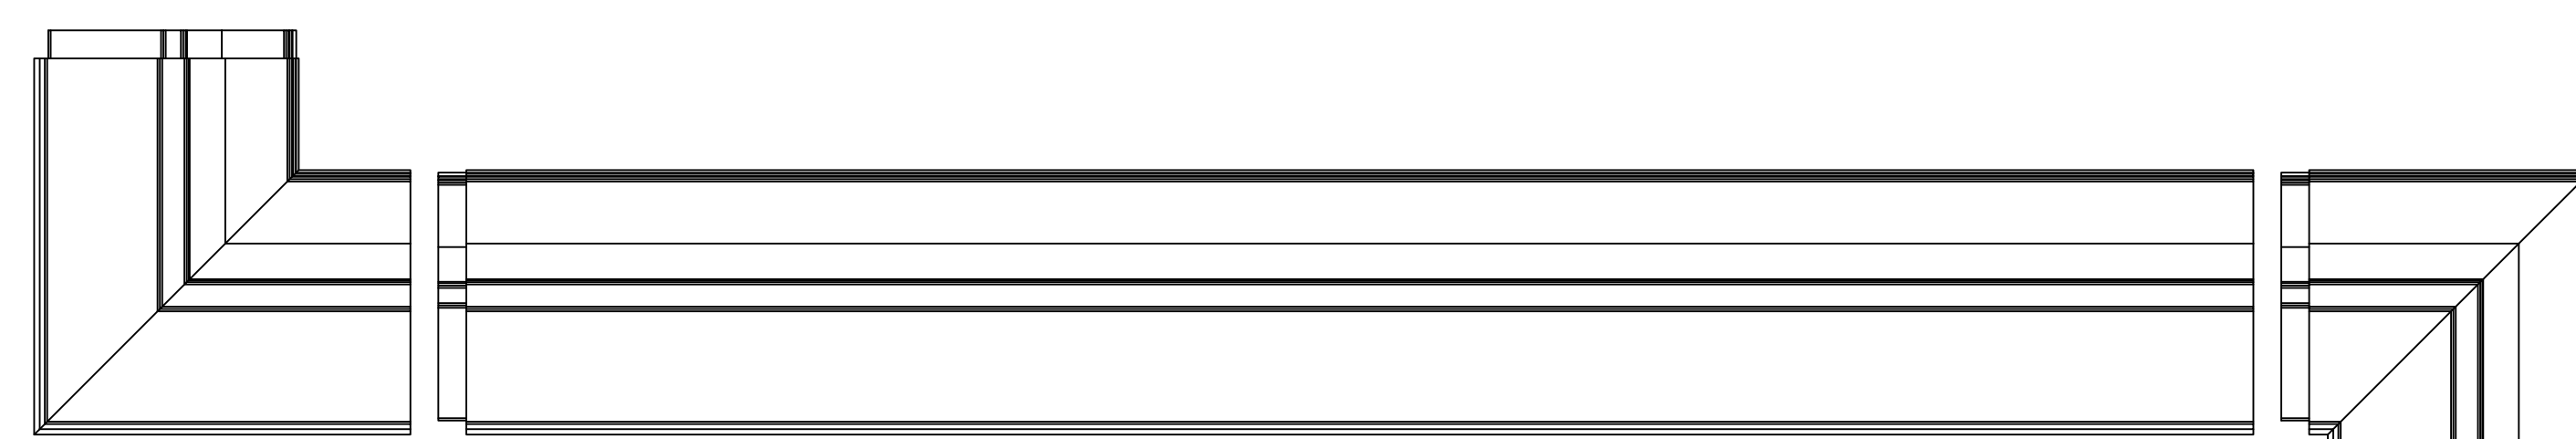

Fiberglass Cornice by: Royal Corinthian
 Profile: CR206x8
 2'-9 1/8" H x 1'-2 3/16" P x 96" L

Available in:
 Paint Grade (white gel coat finish)
 Pre-Finished (colored gel coat)
 Stone Finish (textured or smooth)
 Granite Finish (smooth granite look)

4 CR206x8 Elevation of Inside Corner
SCALE 1:1

5 CR206x8 Elevation
SCALE 1:1

6 CR206x8 Elevation of Outside Corner
SCALE 1:1

7 CR206x8 Cross Section
SCALE 1:1

8 CR206x8 Inside Corner Under Side
SCALE 1:1

9 CR206x8 Underside View
SCALE 1:1