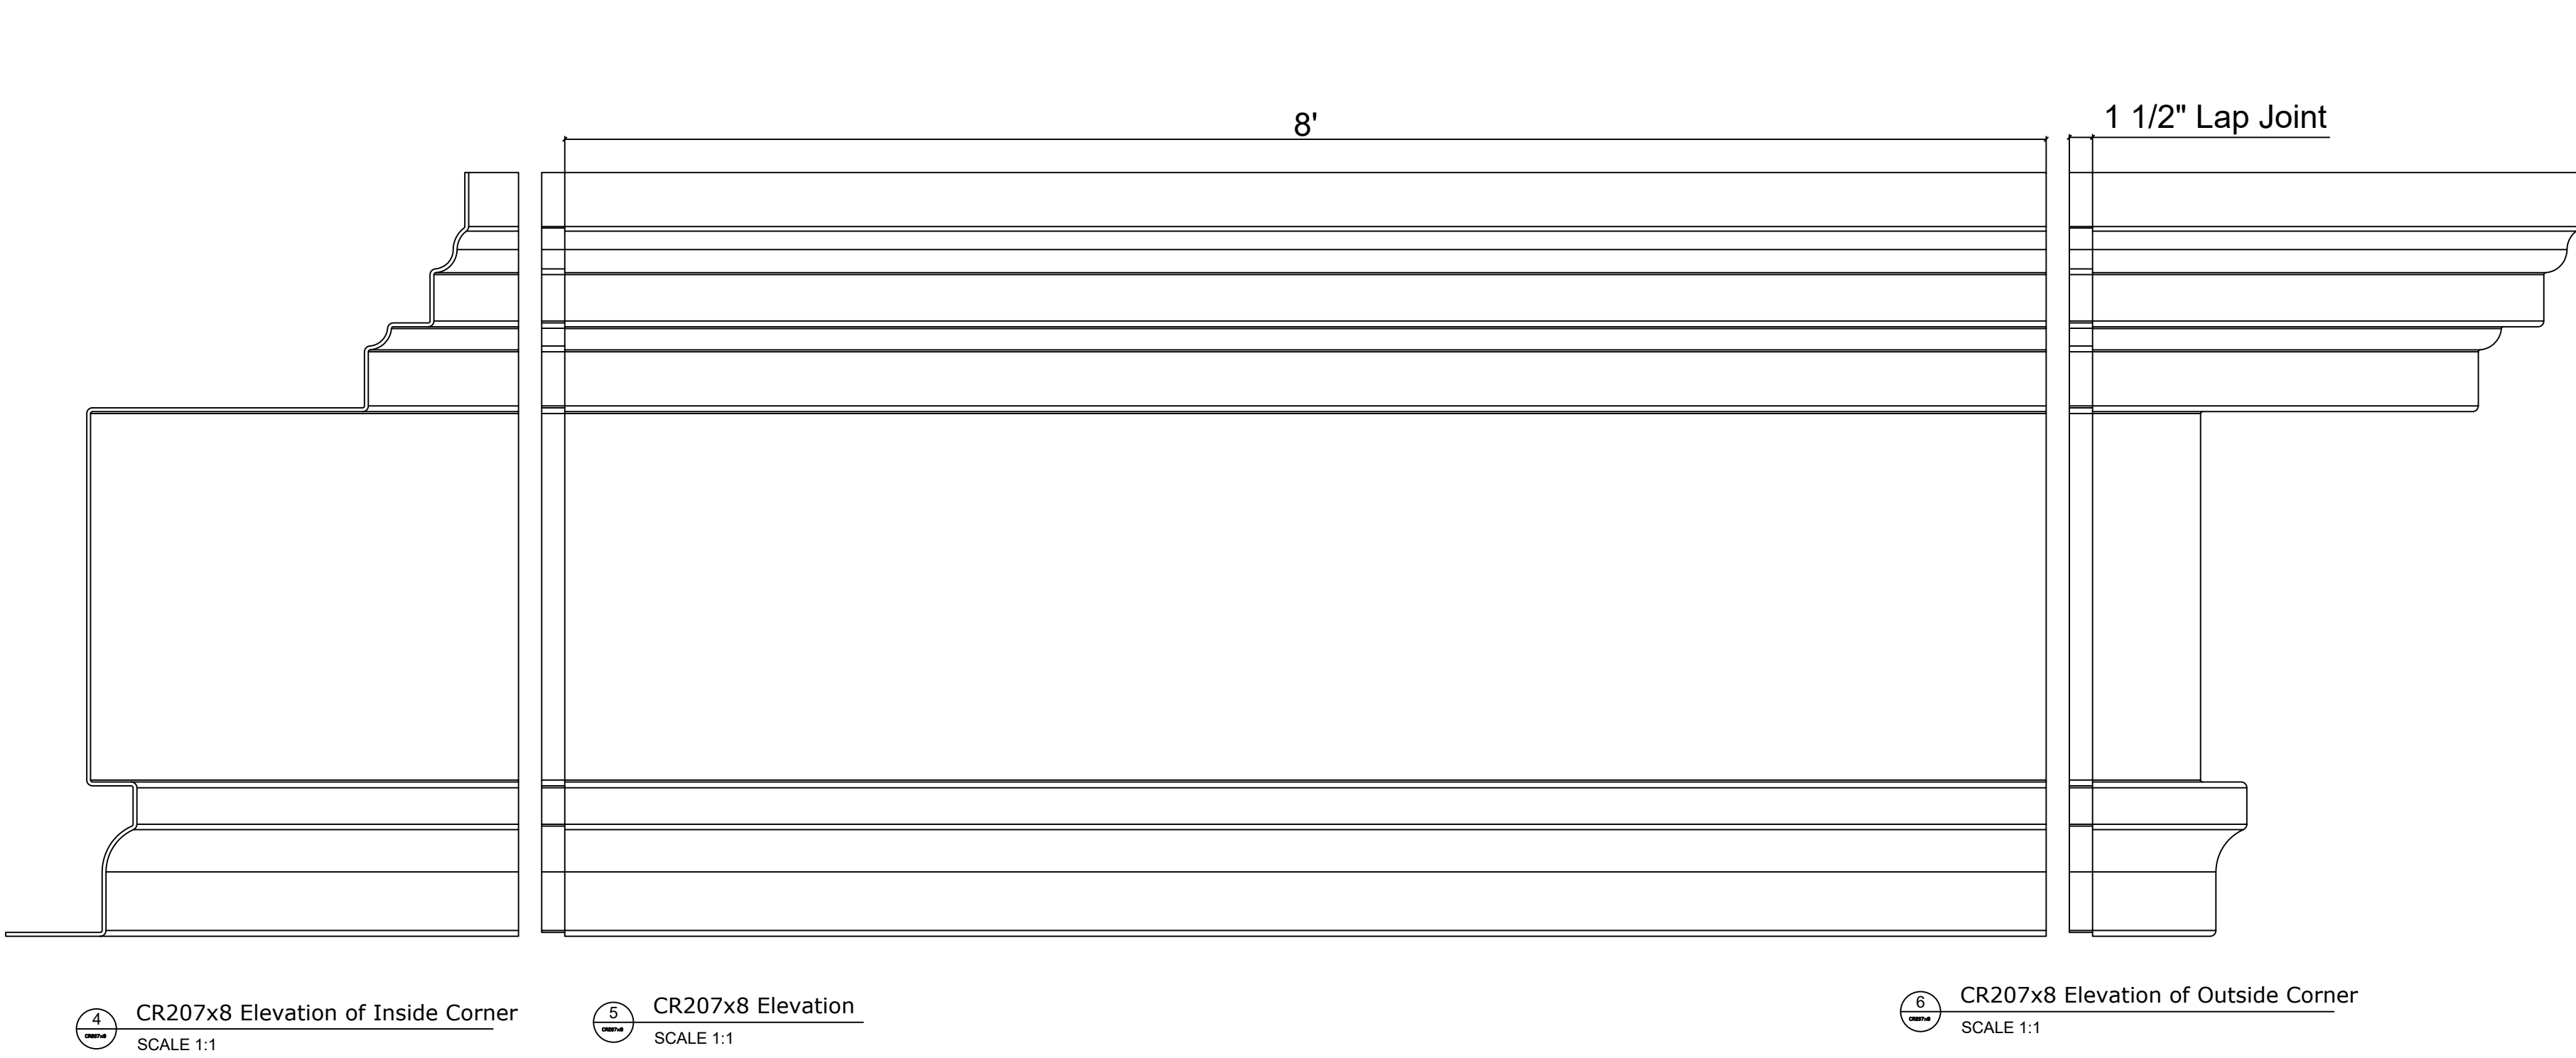

Fiberglass Cornice by: Royal Corinthian
Profile: CR207x8

4'-1 1/2" H x 2'-6" P x 96" L

Available in:

Paint Grade (white gel coat finish)

Pre-Finished (colored gel coat)

Stone Finish (textured or smooth)

Granite Finish (smooth granite look)

Manufactured by: Royal Corinthian

T. 888-265-8661

F. 888-344-2937

www.royalcorinthian.com

royalcor@royalcorinthian.com