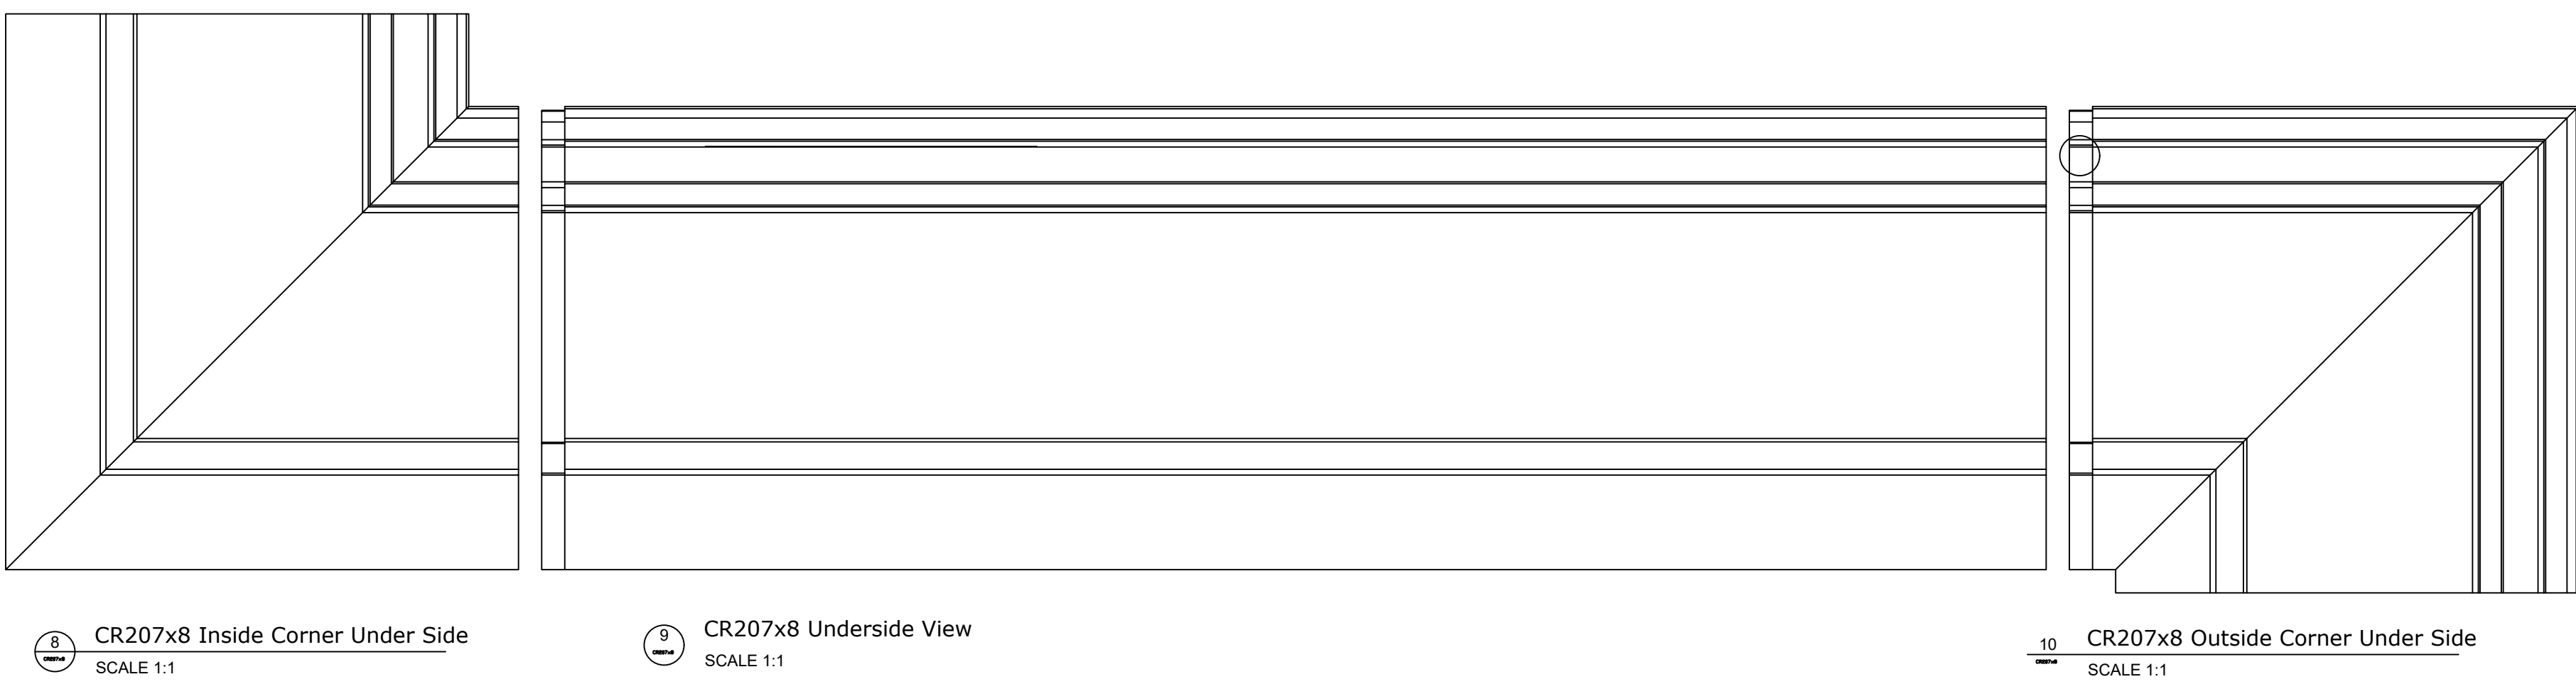

Fiberglass Cornice by: Royal Corinthian
Profile: CR207x8

4'-1 1/2" H x 2'-6" P x 96" L

Available in:

Paint Grade (white gel coat finish)

Pre-Finished (colored gel coat)

Stone Finish (textured or smooth)

Granite Finish (smooth granite look)

Manufactured by: Royal Corinthian

T. 888-265-8661

F. 888-344-2937

www.royalcorinthian.com

royalcor@royalcorinthian.com