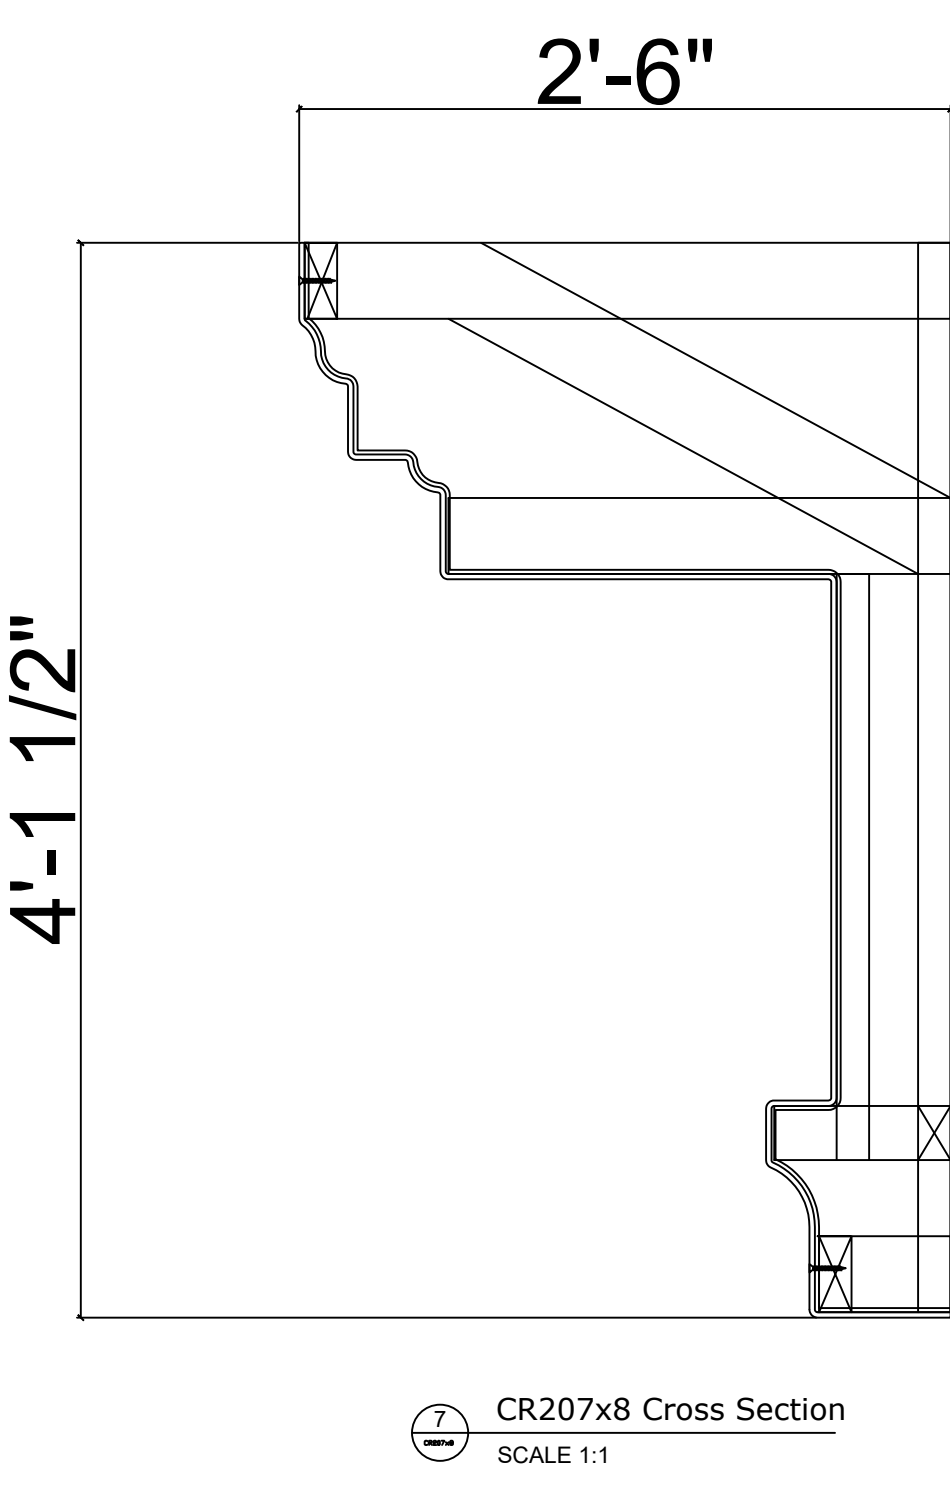

Fiberglass Cornice by: Royal Corinthian
Profile: CR207x8

4'-1 1/2" H x 2'-6" P x 96" L

Available in:

Paint Grade (white gel coat finish)

Pre-Finished (colored gel coat)

Stone Finish (textured or smooth)

Granite Finish (smooth granite look)

Manufactured by: Royal Corinthian

T. 888-265-8661

F. 888-344-2937

www.royalcorinthian.com

royalcor@royalcorinthian.com