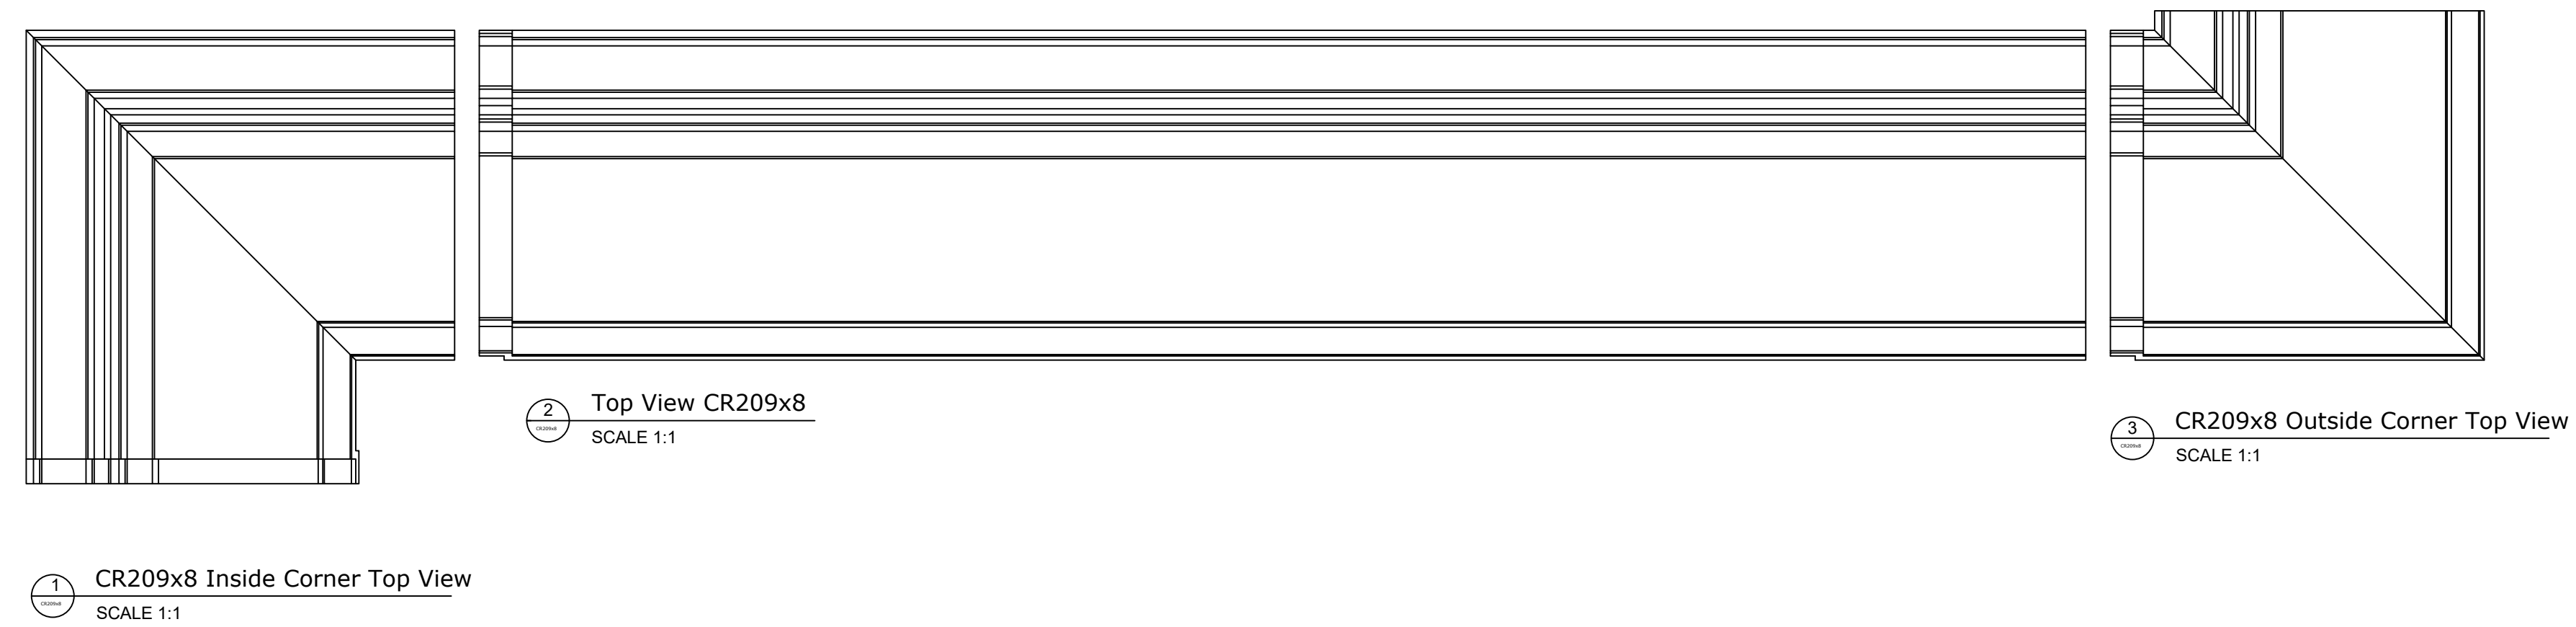

Fiberglass Cornice by: Royal Corinthian
Profile: CR209x8
4' H x 1'-8" P x 96" L

Available in:
Paint Grade (white gel coat finish)
Pre-Finished (colored gel coat)
Stone Finish (textured or smooth)
Granite Finish (smooth granite look)

Manufactured by: Royal Corinthian
T. 888-265-8661
F. 888-344-2937
www.royalcorinthian.com
royalcor@royalcorinthian.com