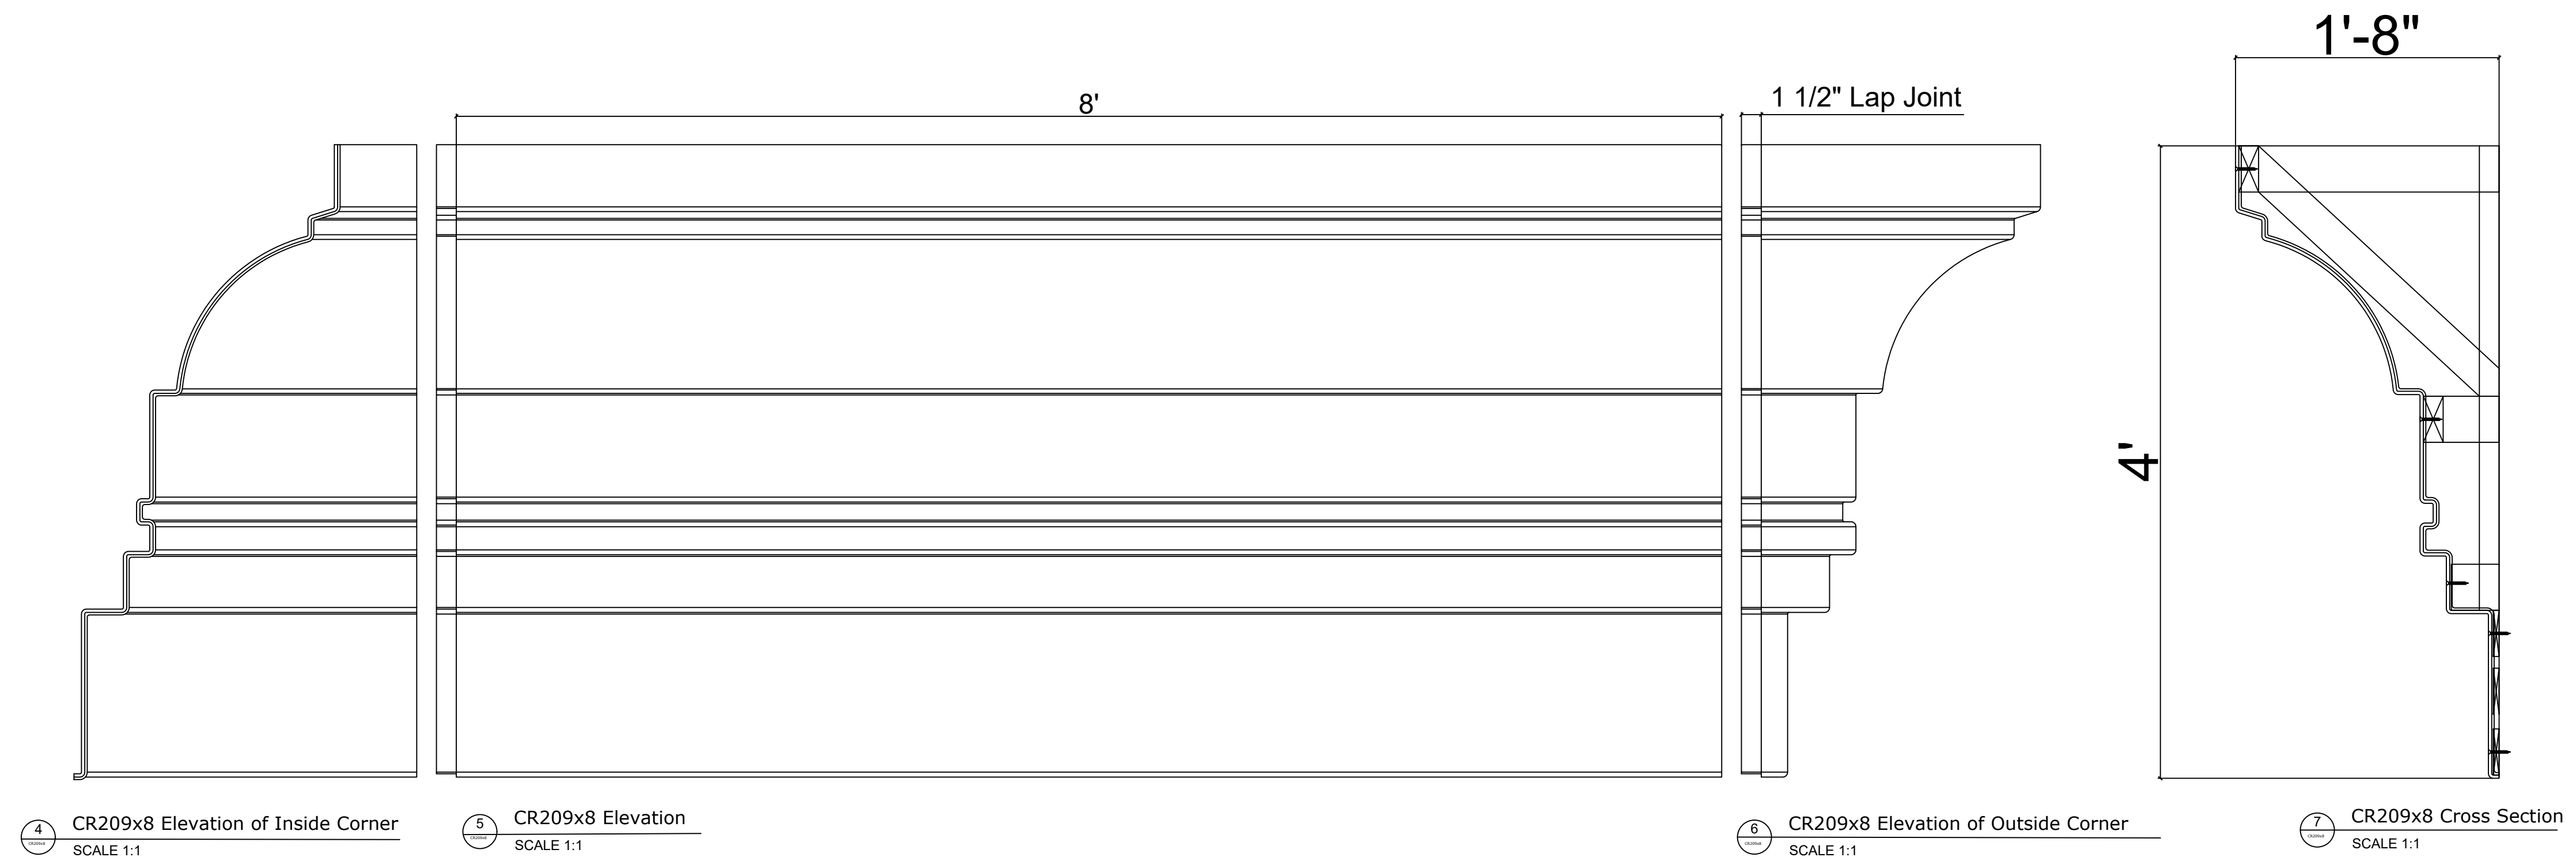

Fiberglass Cornice by: Royal Corinthian
Profile: CR209x8
4' H x 1'-8" P x 96" L

Available in:
Paint Grade (white gel coat finish)
Pre-Finished (colored gel coat)
Stone Finish (textured or smooth)
Granite Finish (smooth granite look)

Manufactured by: Royal Corinthian
T. 888-265-8661
F. 888-344-2937
www.royalcorinthian.com
royalcor@royalcorinthian.com