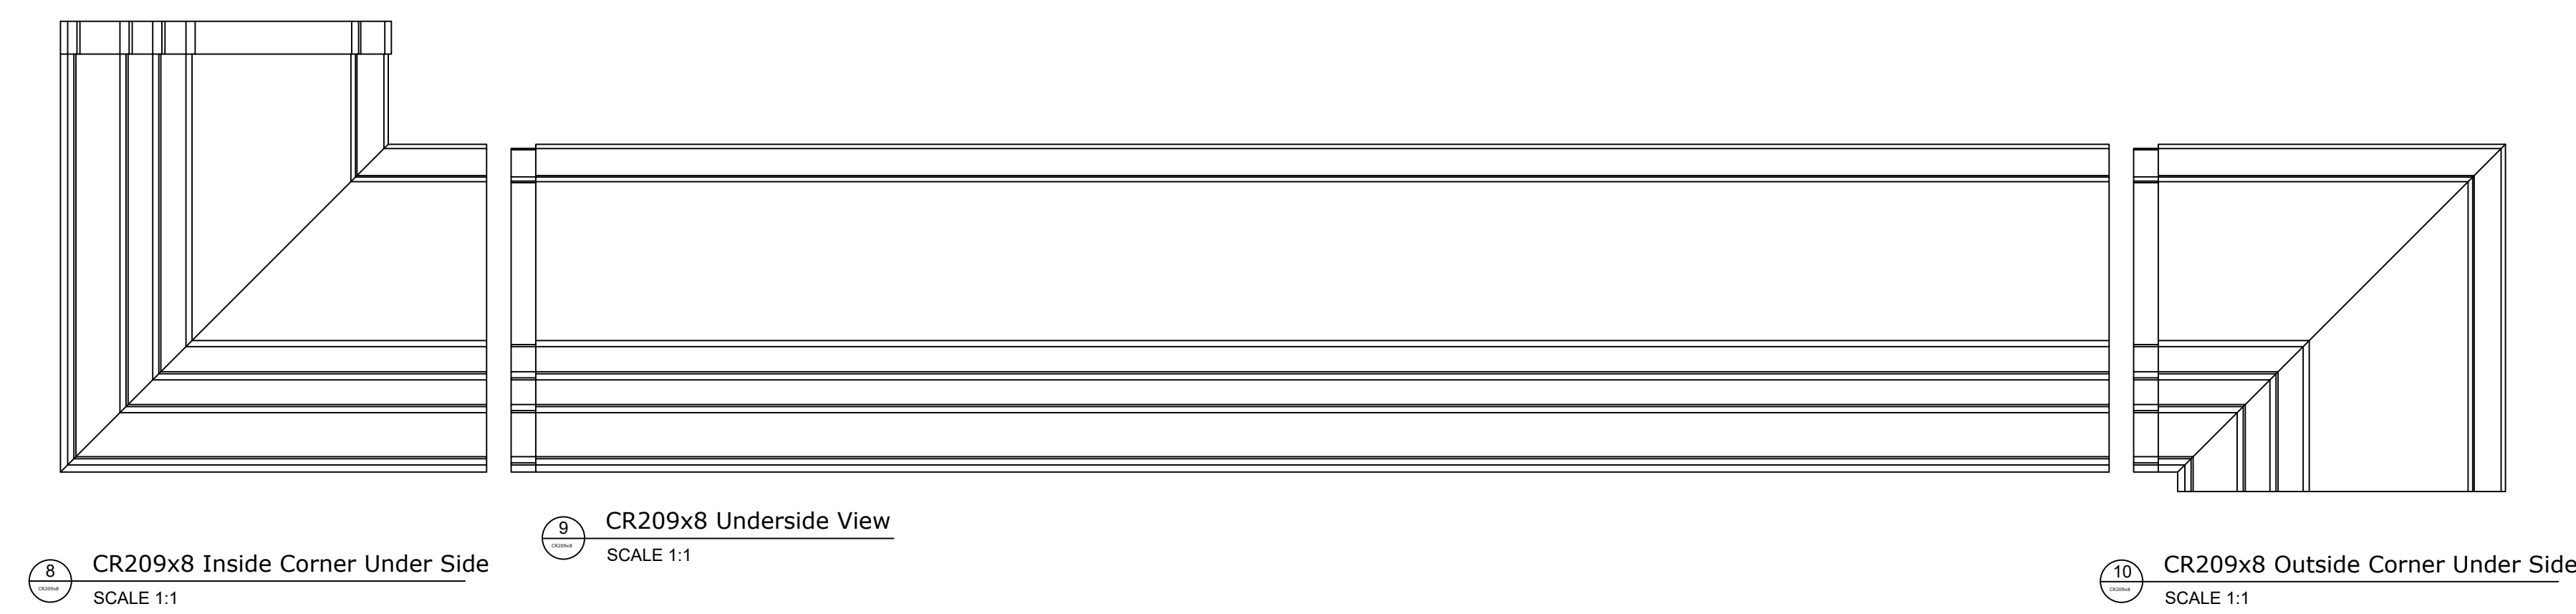

Fiberglass Cornice by: Royal Corinthian
Profile: CR209x8
4' H x 1'-8" P x 96" L

Available in:
Paint Grade (white gel coat finish)
Pre-Finished (colored gel coat)
Stone Finish (textured or smooth)
Granite Finish (smooth granite look)

Manufactured by: Royal Corinthian
T. 888-265-8661
F. 888-344-2937
www.royalcorinthian.com
royalcor@royalcorinthian.com