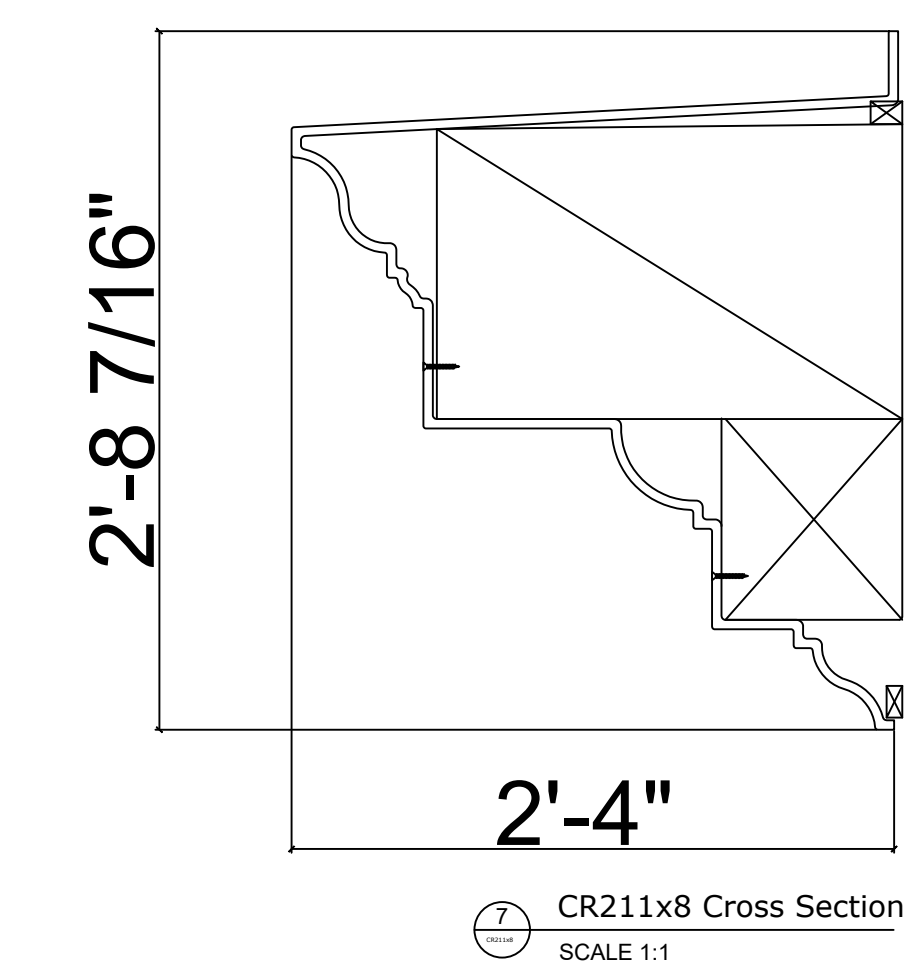

Fiberglass Cornice by: Royal Corinthian
Profile: CR211x8
2'-8 7/16" H x 2'-4" P x 96" L

Available in:
Paint Grade (white gel coat finish)
Pre-Finished (colored gel coat)
Stone Finish (textured or smooth)
Granite Finish (smooth granite look)

Manufactured by: Royal Corinthian
T. 888-265-8661
F. 888-344-2937
www.royalcorinthian.com
royalcor@royalcorinthian.com