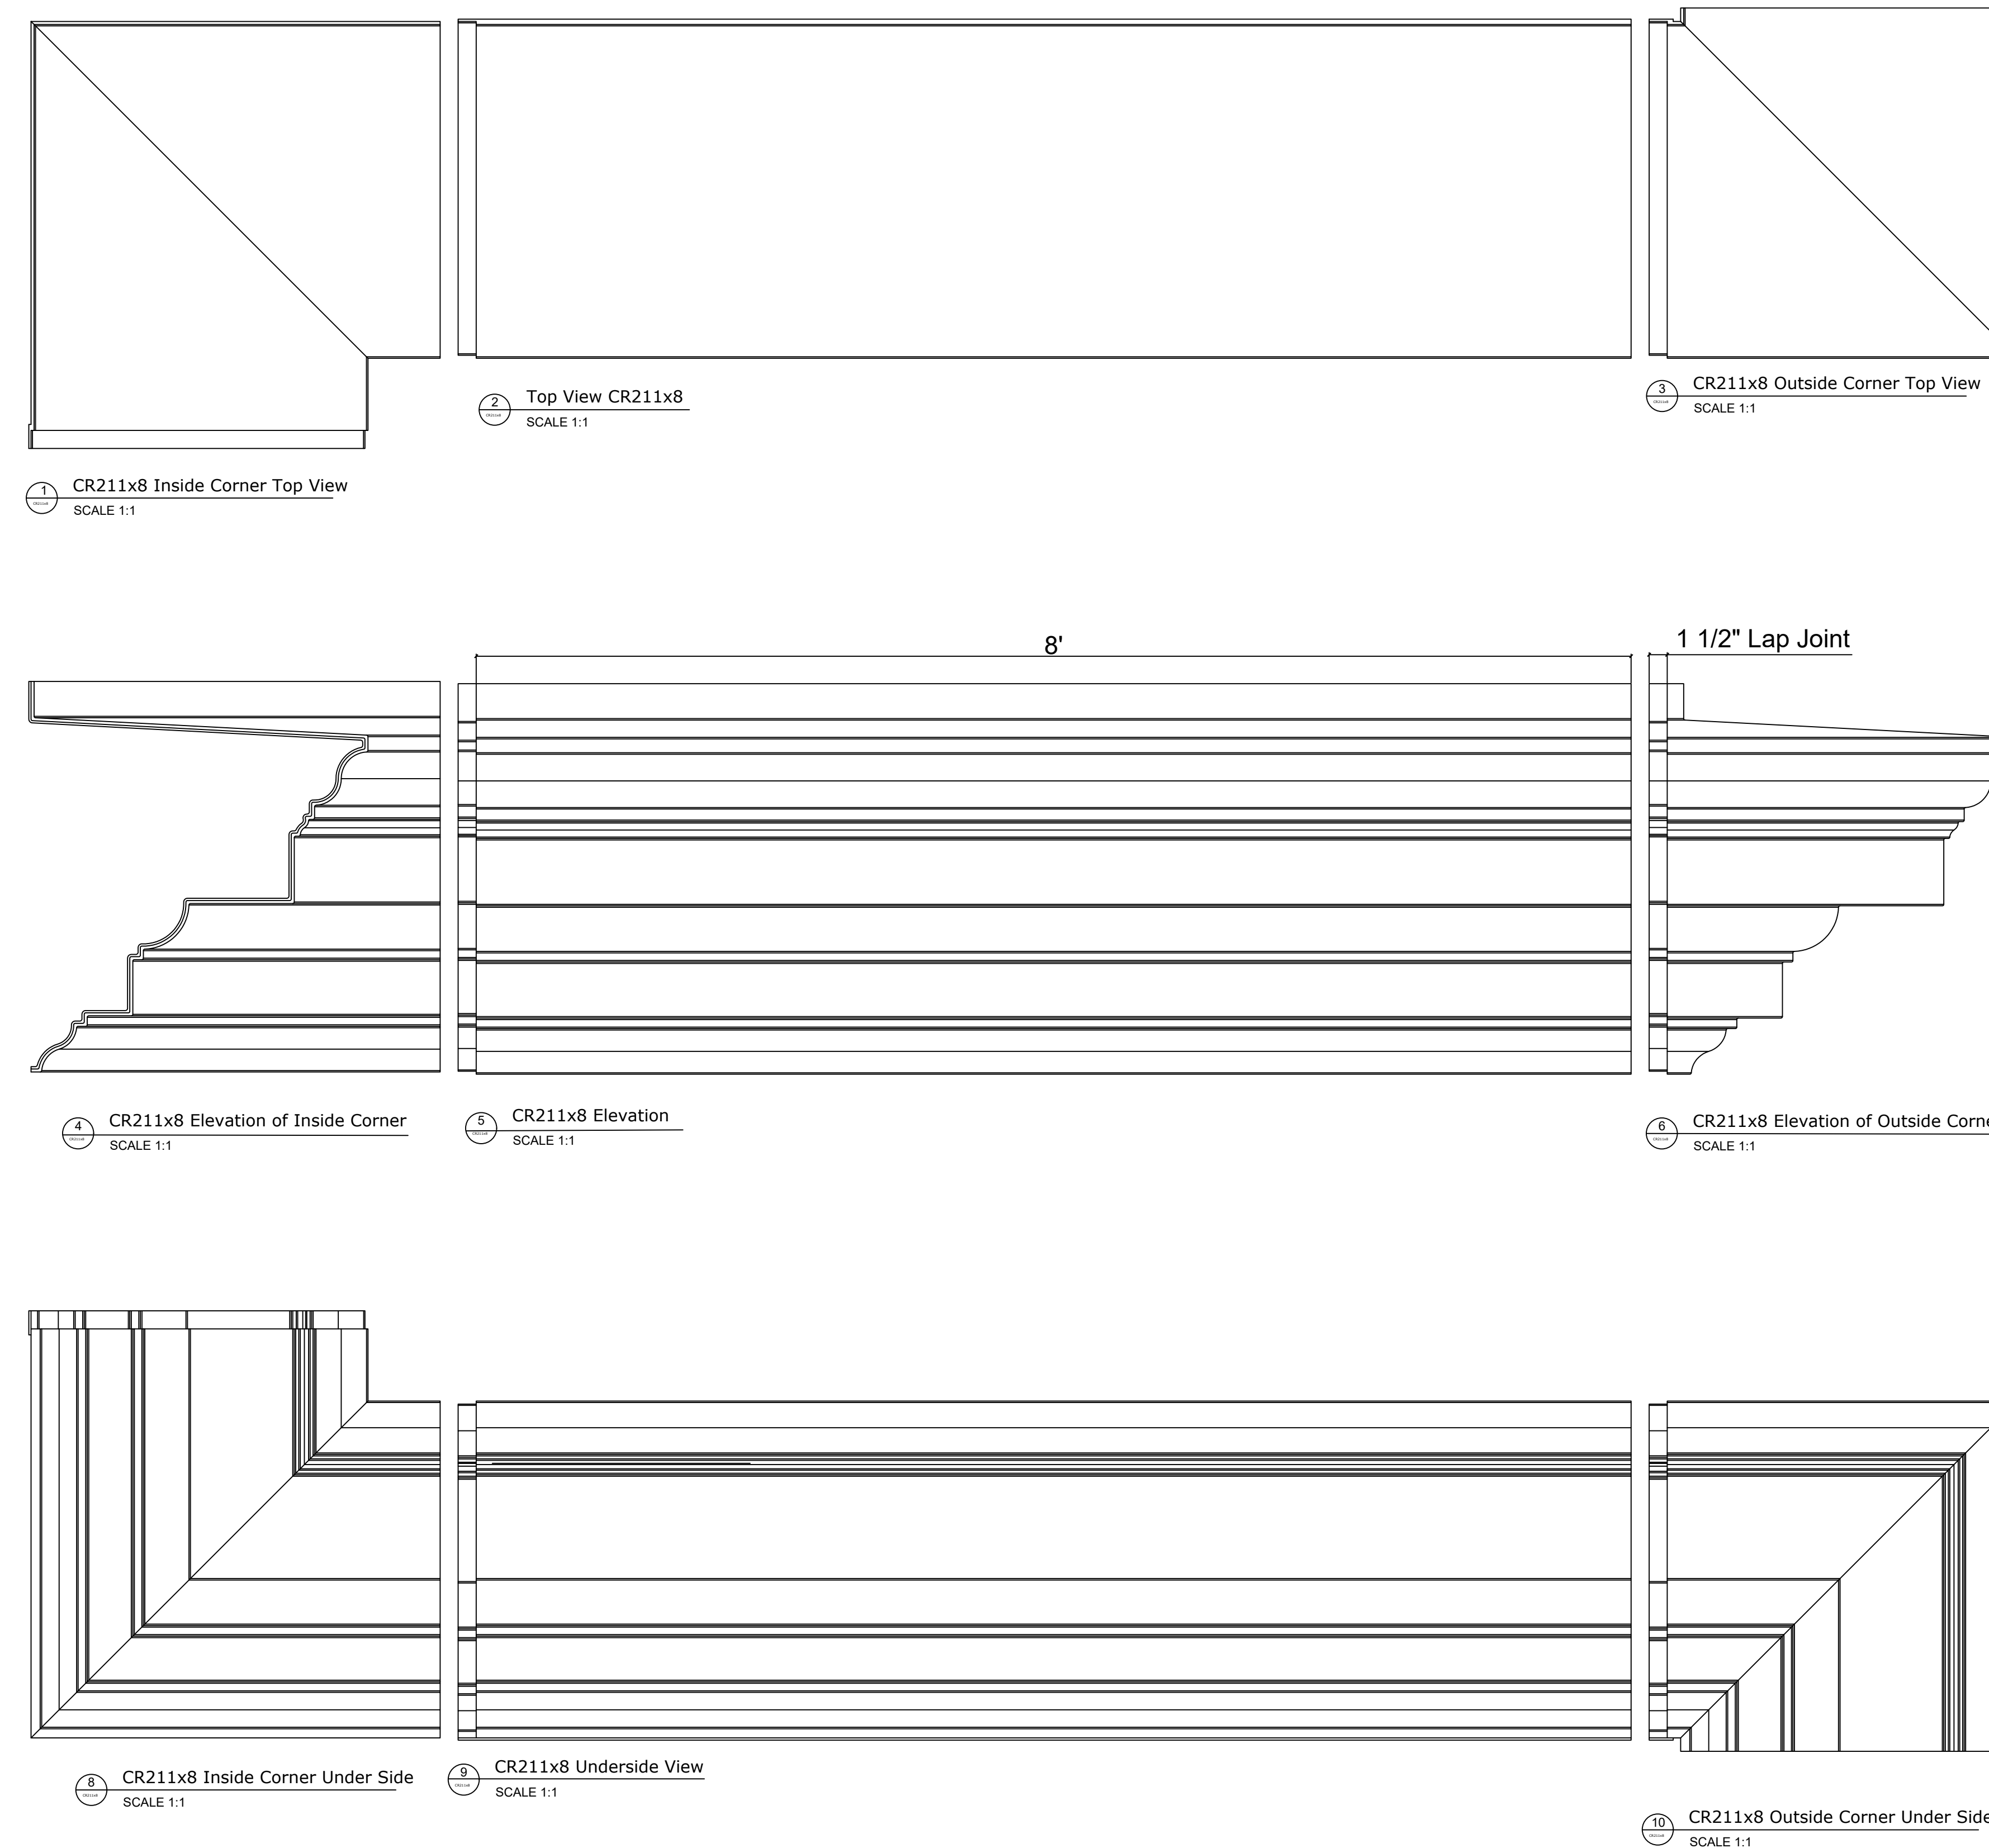

Fiberglass Cornice by: Royal Corinthian
Profile: CR211x8
2'-8 7/16" H x 2'-4" P x 96" L

Available in:
Paint Grade (white gel coat finish)
Pre-Finished (colored gel coat)
Stone Finish (textured or smooth)
Granite Finish (smooth granite look)

Manufactured by: Royal Corinthian
T. 888-265-8661
F. 888-344-2937
www.royalcorinthian.com
royalcor@royalcorinthian.com