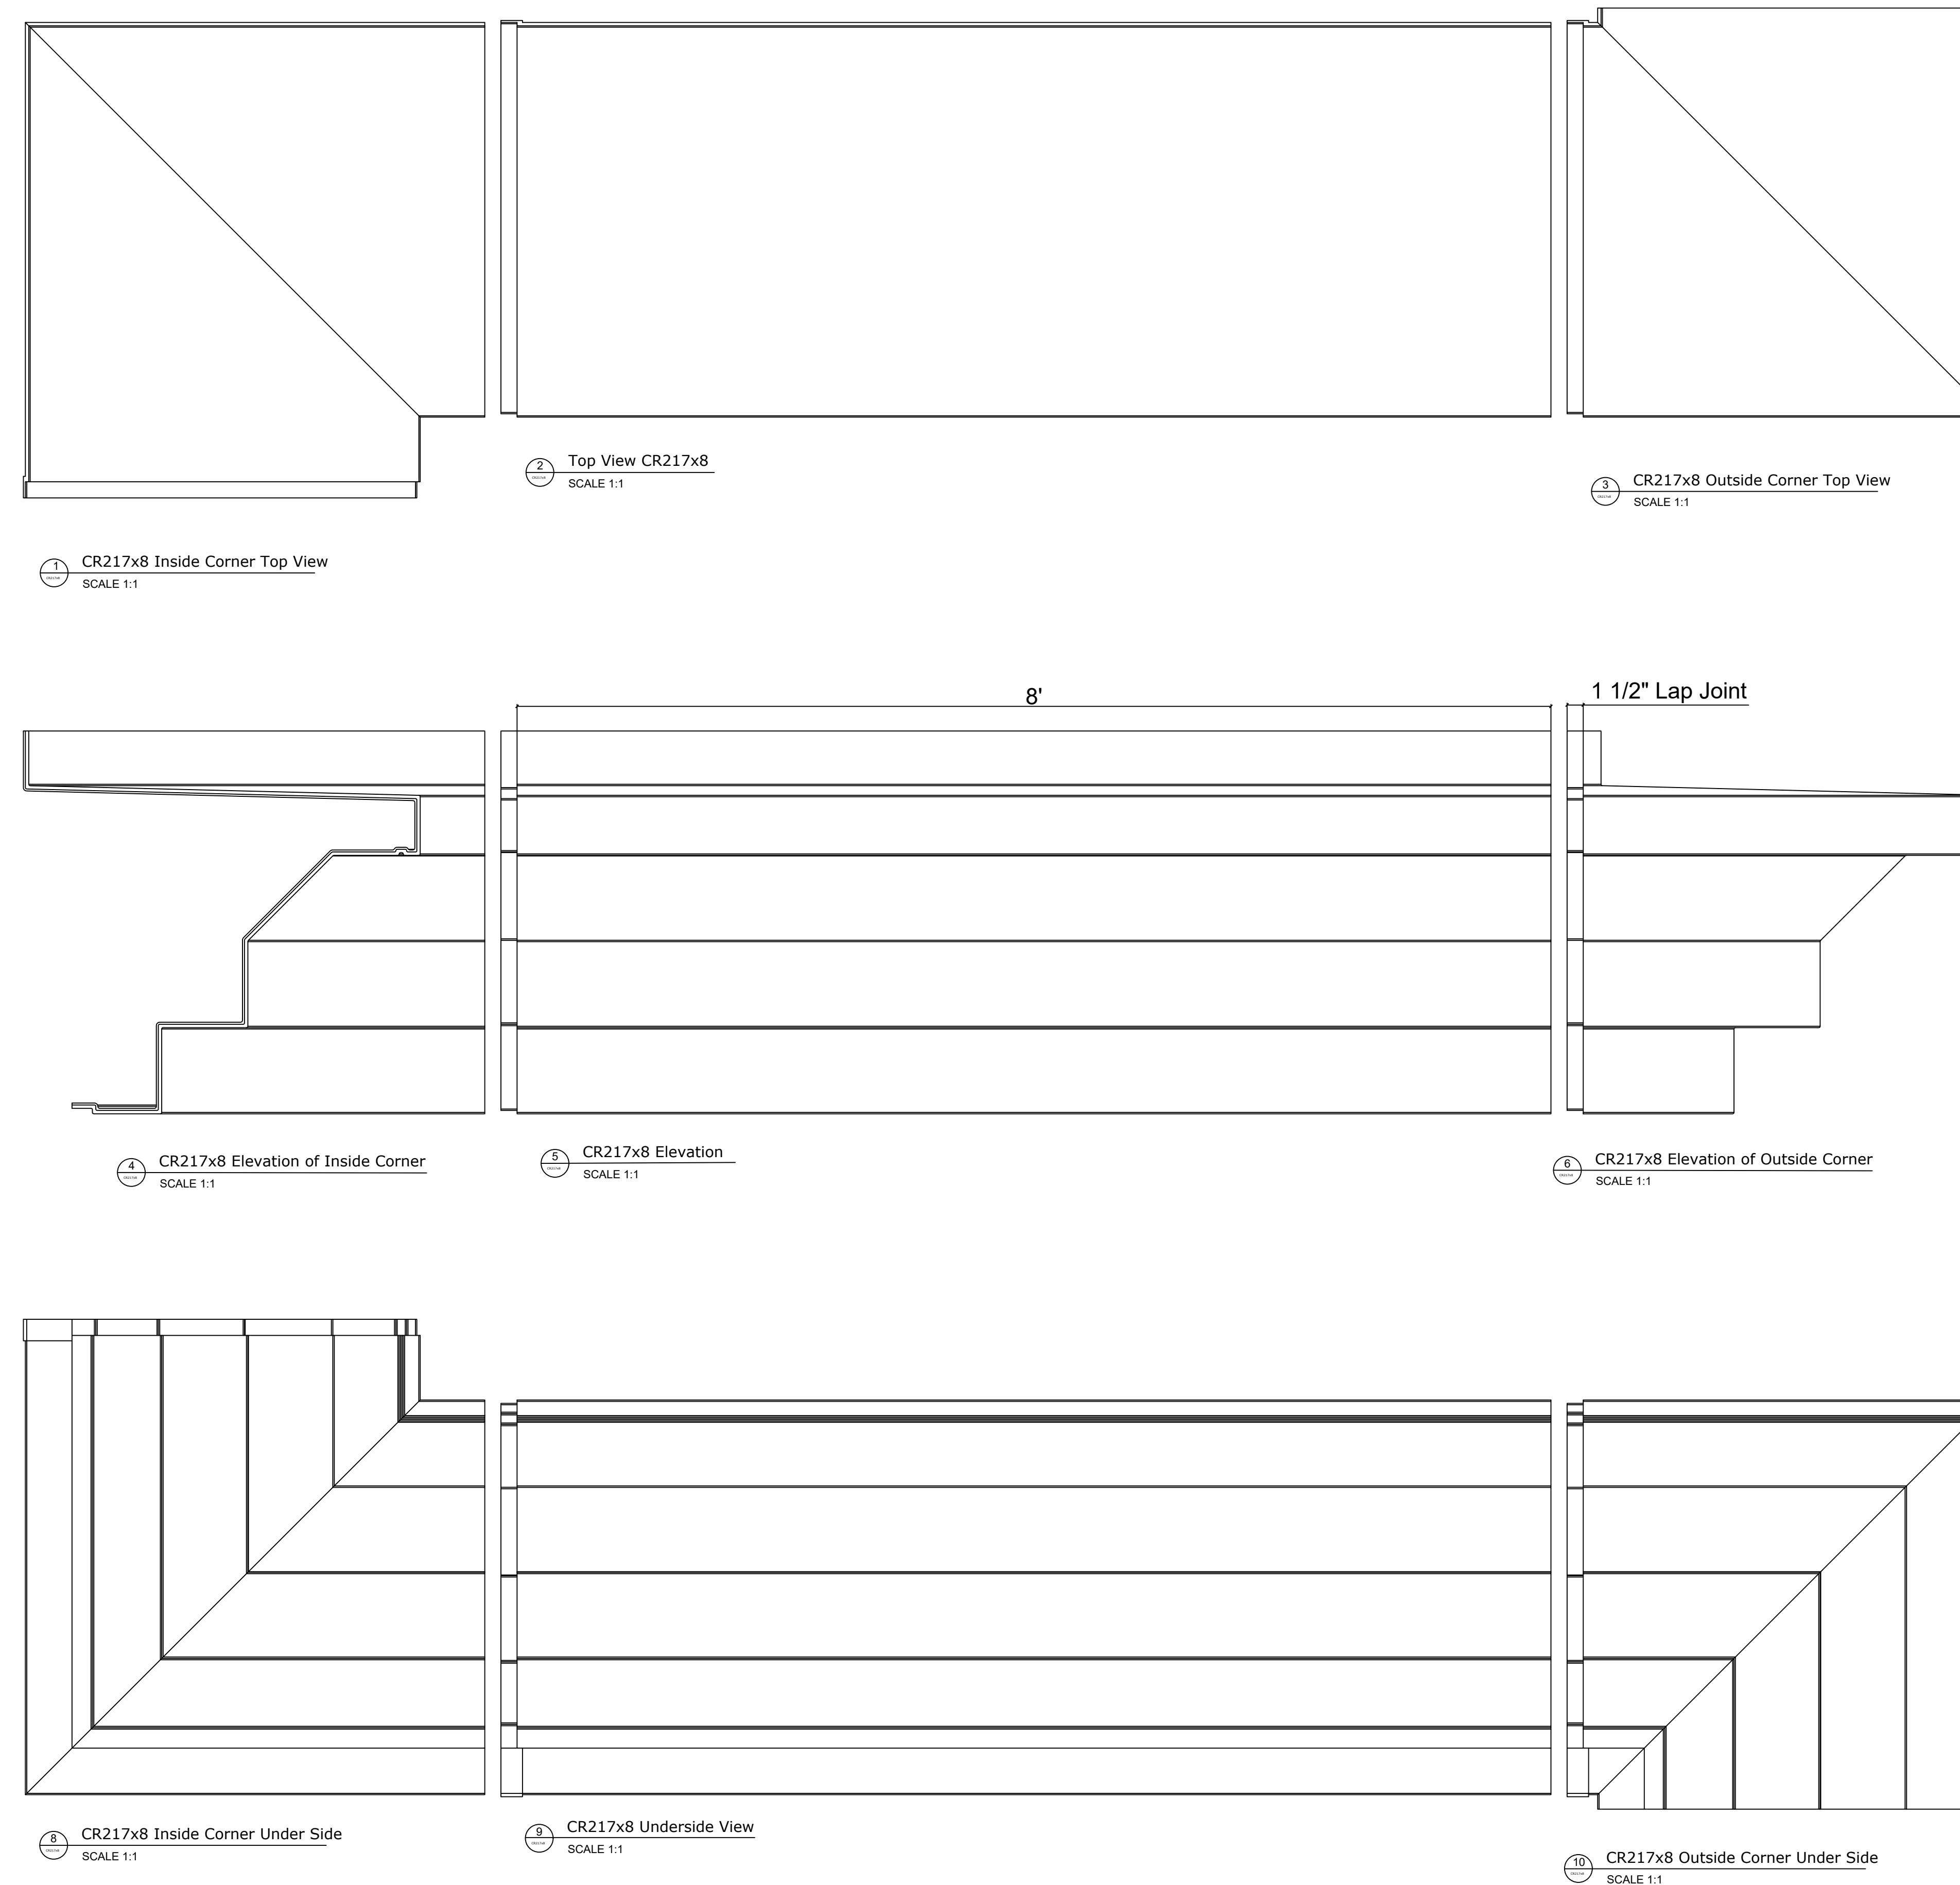

Fiberglass Cornice by: Royal Corinthian
 Profile: CR217x8
 2'-11 9/16" H x 3'-0 11/16" P x 96" L

Available in:
 Paint Grade (white gel coat finish)
 Pre-Finished (colored gel coat)
 Stone Finish (textured or smooth)
 Granite Finish (smooth granite look)

Manufactured by: Royal Corinthian
 T. 888-265-8661
 F. 888-344-2937
www.royalcorinthian.com
royalcor@royalcorinthian.com

This is a recommendation. Actual framing to be determined by Engineer.