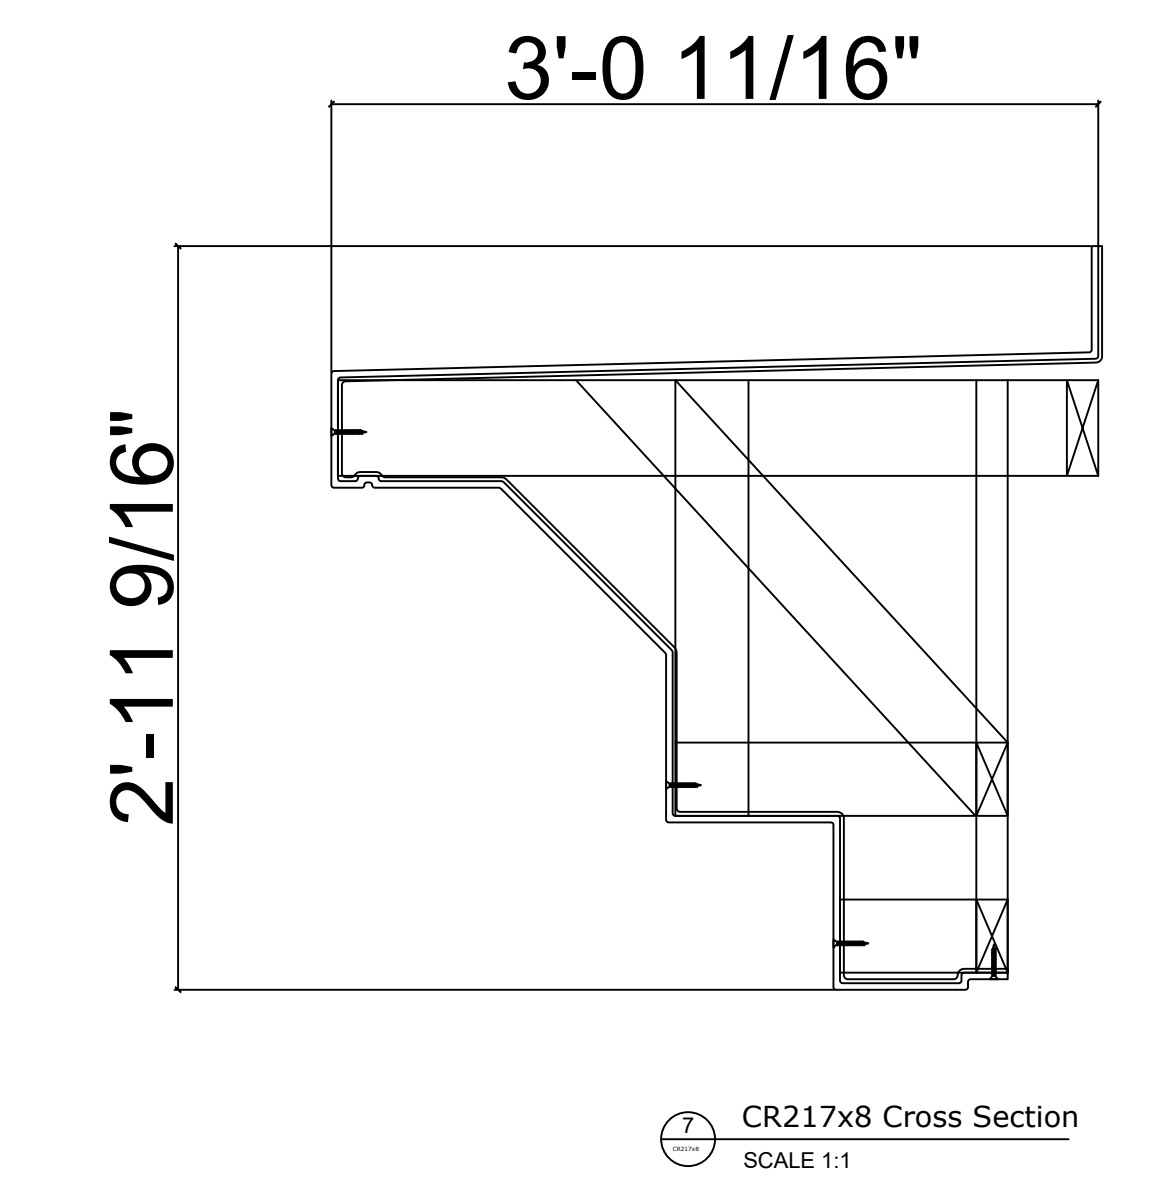

Fiberglass Cornice by: Royal Corinthian
Profile: CR217x8
2'-11 9/16" H x 3'-0 11/16" P x 96" L

Available in:
Paint Grade (white gel coat finish)
Pre-Finished (colored gel coat)
Stone Finish (textured or smooth)
Granite Finish (smooth granite look)

Manufactured by: Royal Corinthian
T. 888-265-8661
F. 888-344-2937
www.royalcorinthian.com
royalcor@royalcorinthian.com