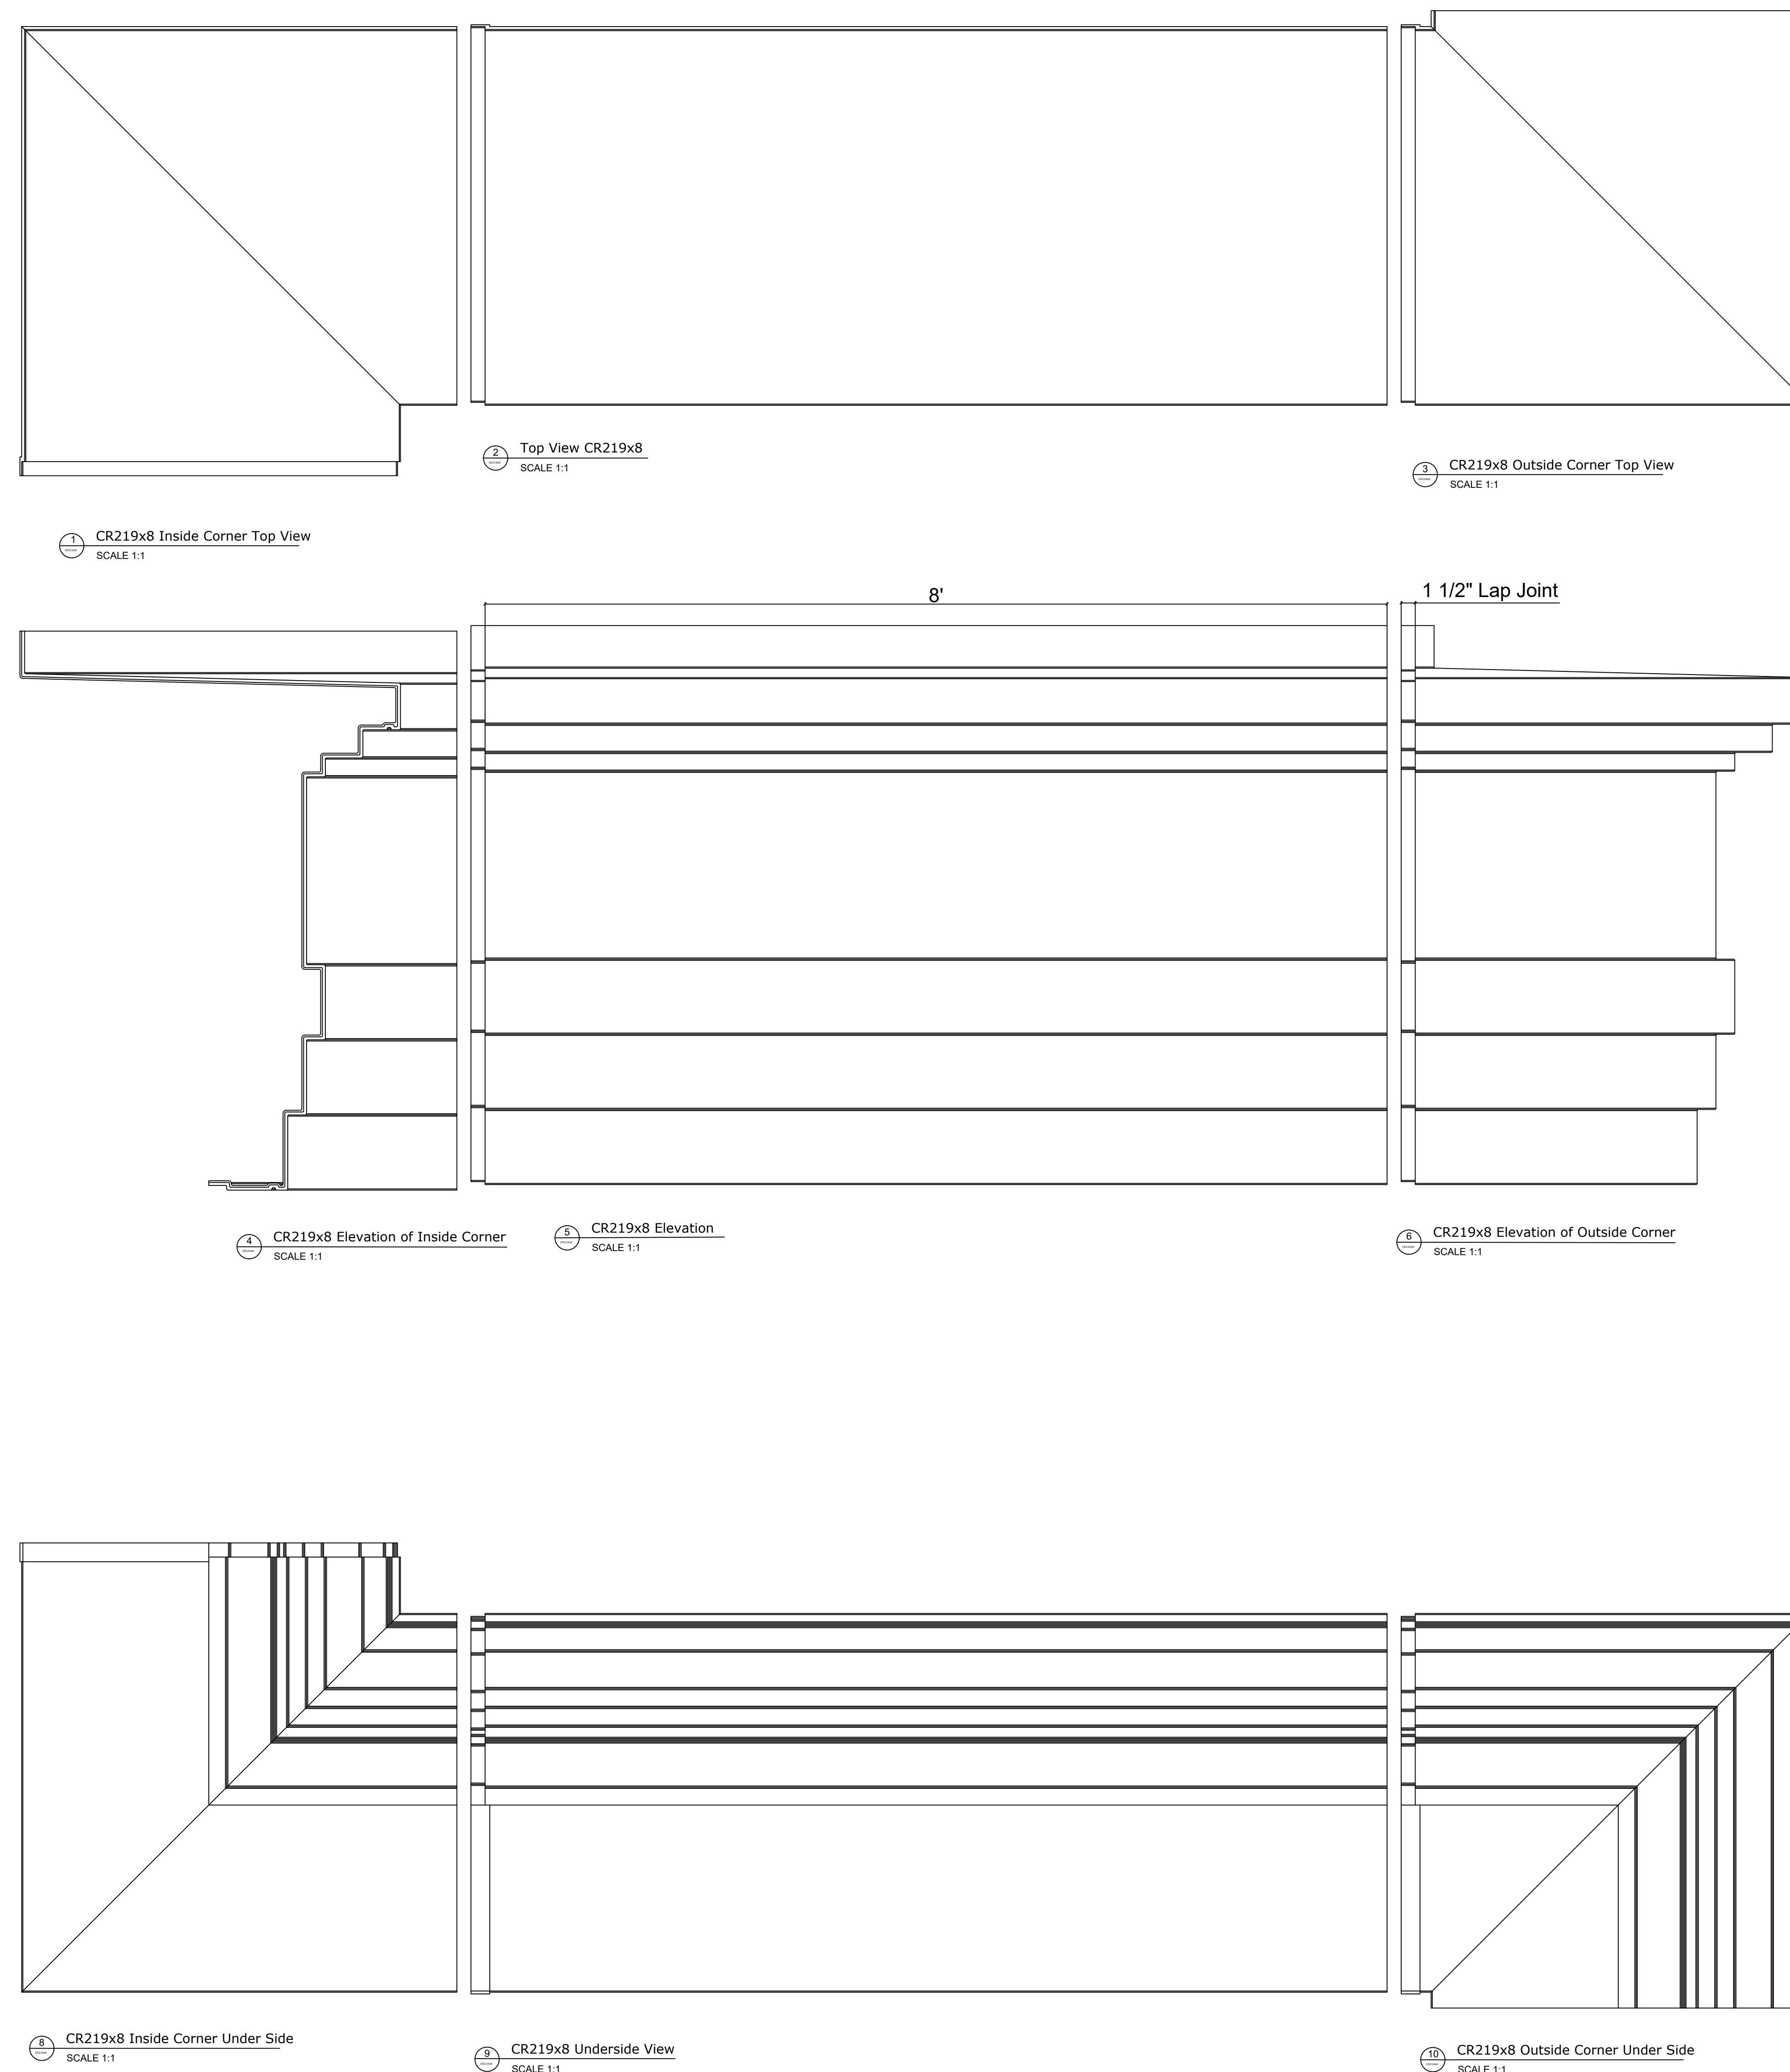

Fiberglass Cornice by: Royal Corinthian
 Profile: CR219x8
 4'-11 1/2" H x 3'-4 5/16" P x 96" L

Available in:
 Paint Grade (white gel coat finish)
 Pre-Finished (colored gel coat)
 Stone Finish (textured or smooth)
 Granite Finish (smooth granite look)

Manufactured by: Royal Corinthian
 T. 888-265-8661
 F. 888-344-2937
www.royalcorinthian.com
royalcor@royalcorinthian.com

This is a recommendation. Actual framing to be determined by Engineer.