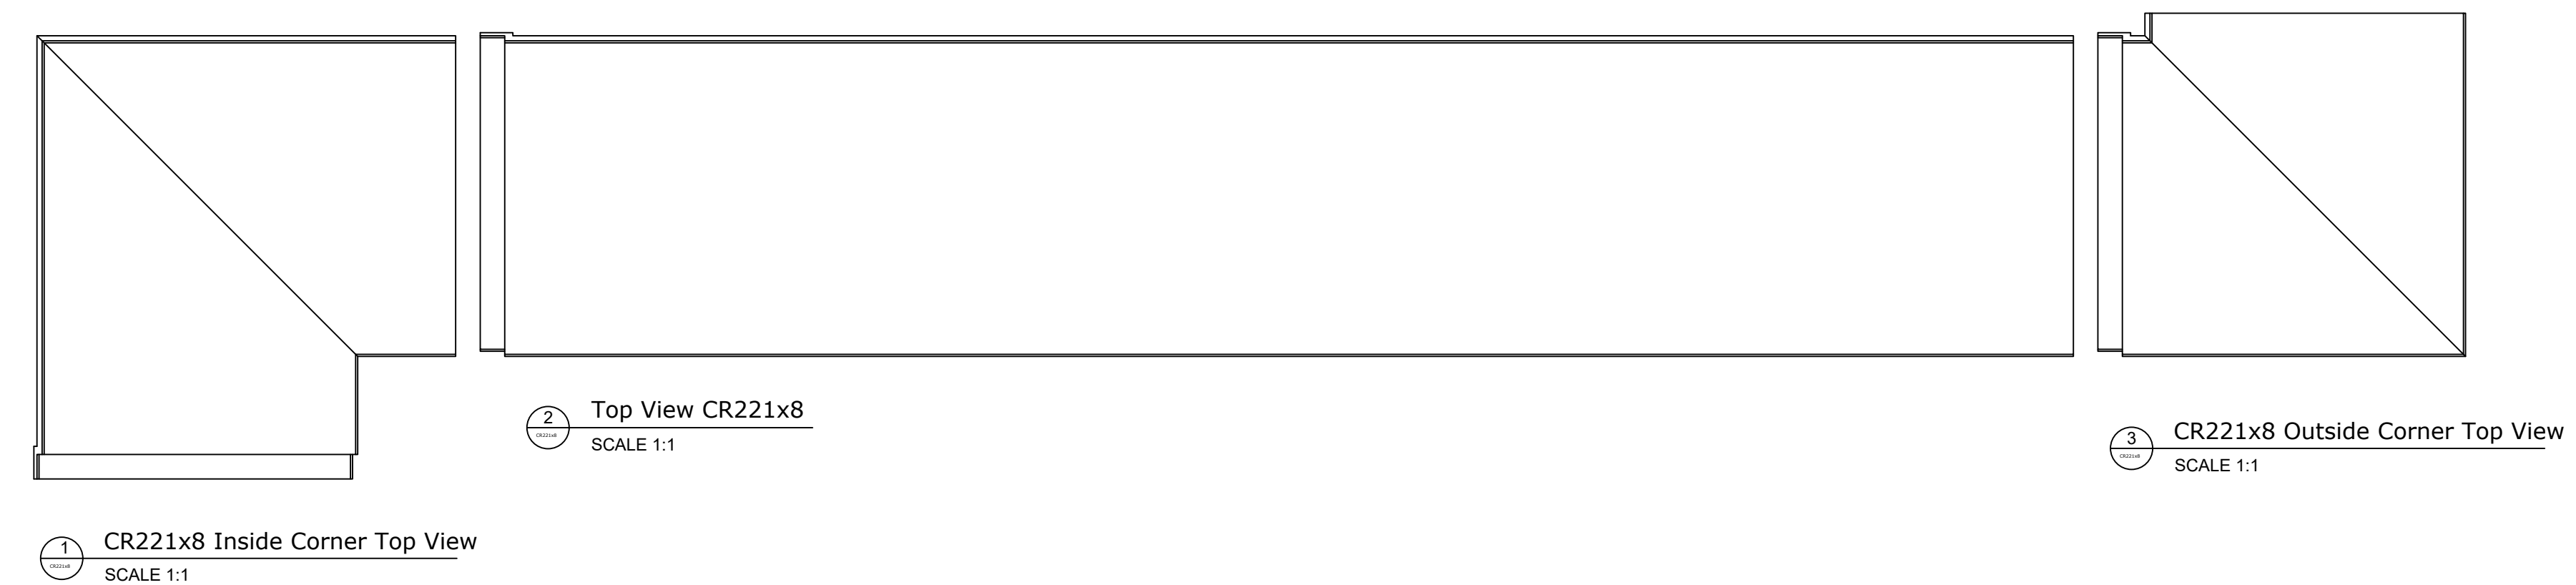

Fiberglass Cornice by: Royal Corinthian  
 Profile: CR221x8  
 2'-3 1/2" H x 1'-7 5/8" P x 96" L

Available in:  
 Paint Grade (white gel coat finish)  
 Pre-Finished (colored gel coat)  
 Stone Finish (textured or smooth)  
 Granite Finish (smooth granite look)

CR221x8 Inside Corner Top View  
SCALE 1:1