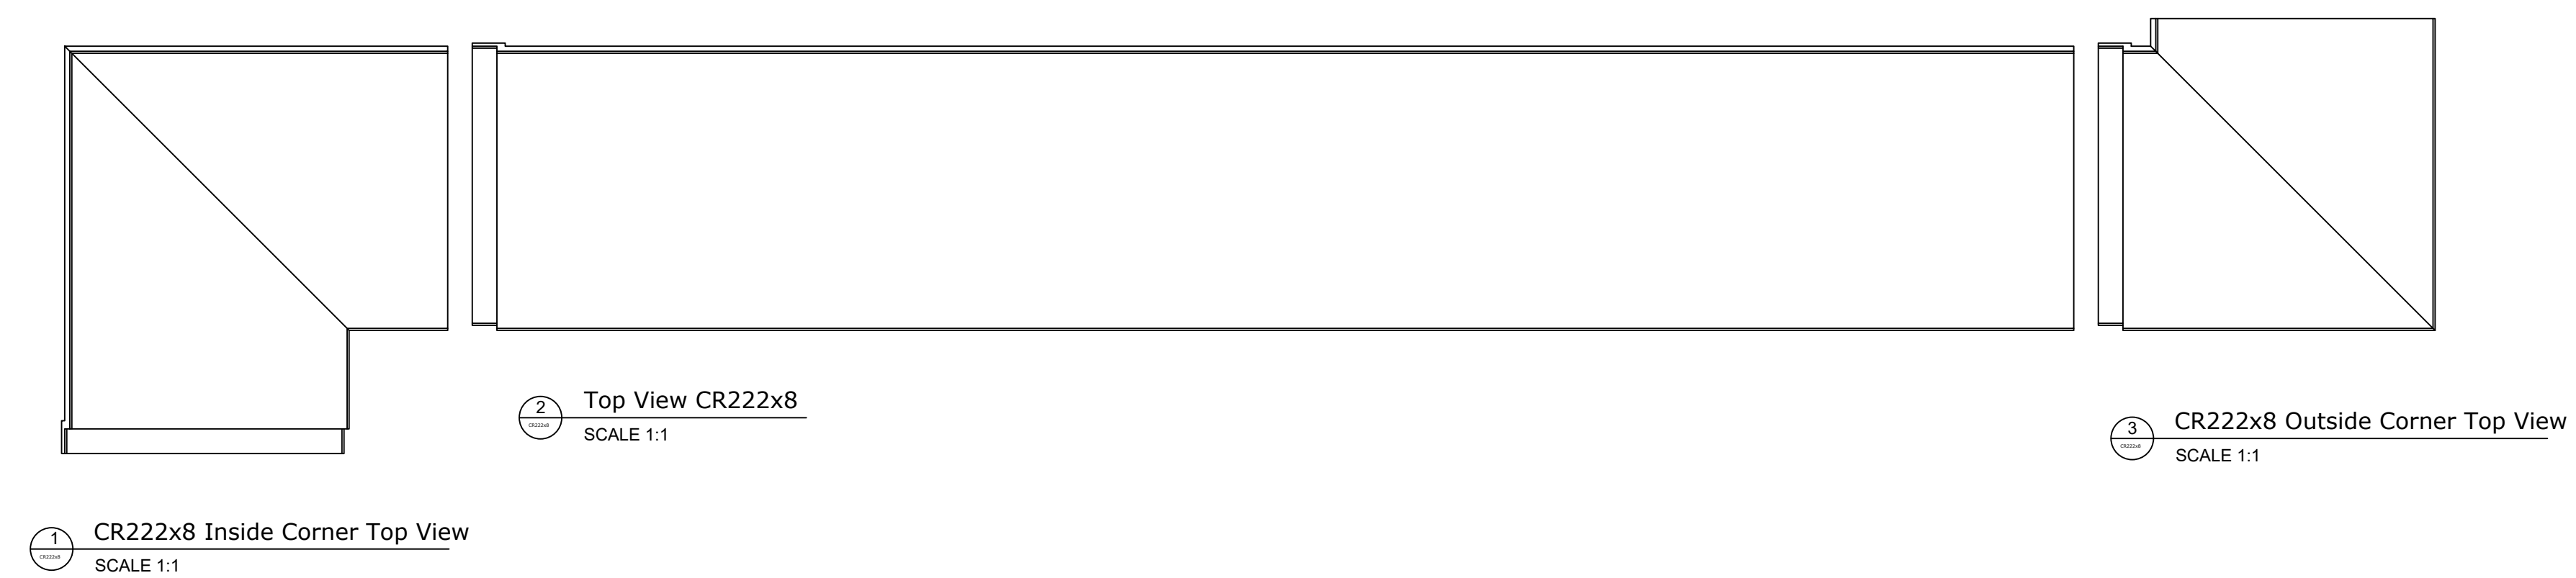

Fiberglass Cornice by: Royal Corinthian
Profile: CR222x8
1'-9 1/2" H x 1'-5 5/16" P x 96" L

Available in:
Paint Grade (white gel coat finish)
Pre-Finished (colored gel coat)
Stone Finish (textured or smooth)
Granite Finish (smooth granite look)

Manufactured by: Royal Corinthian
T. 888-265-8661
F. 888-344-2937
www.royalcorinthian.com
royalcor@royalcorinthian.com