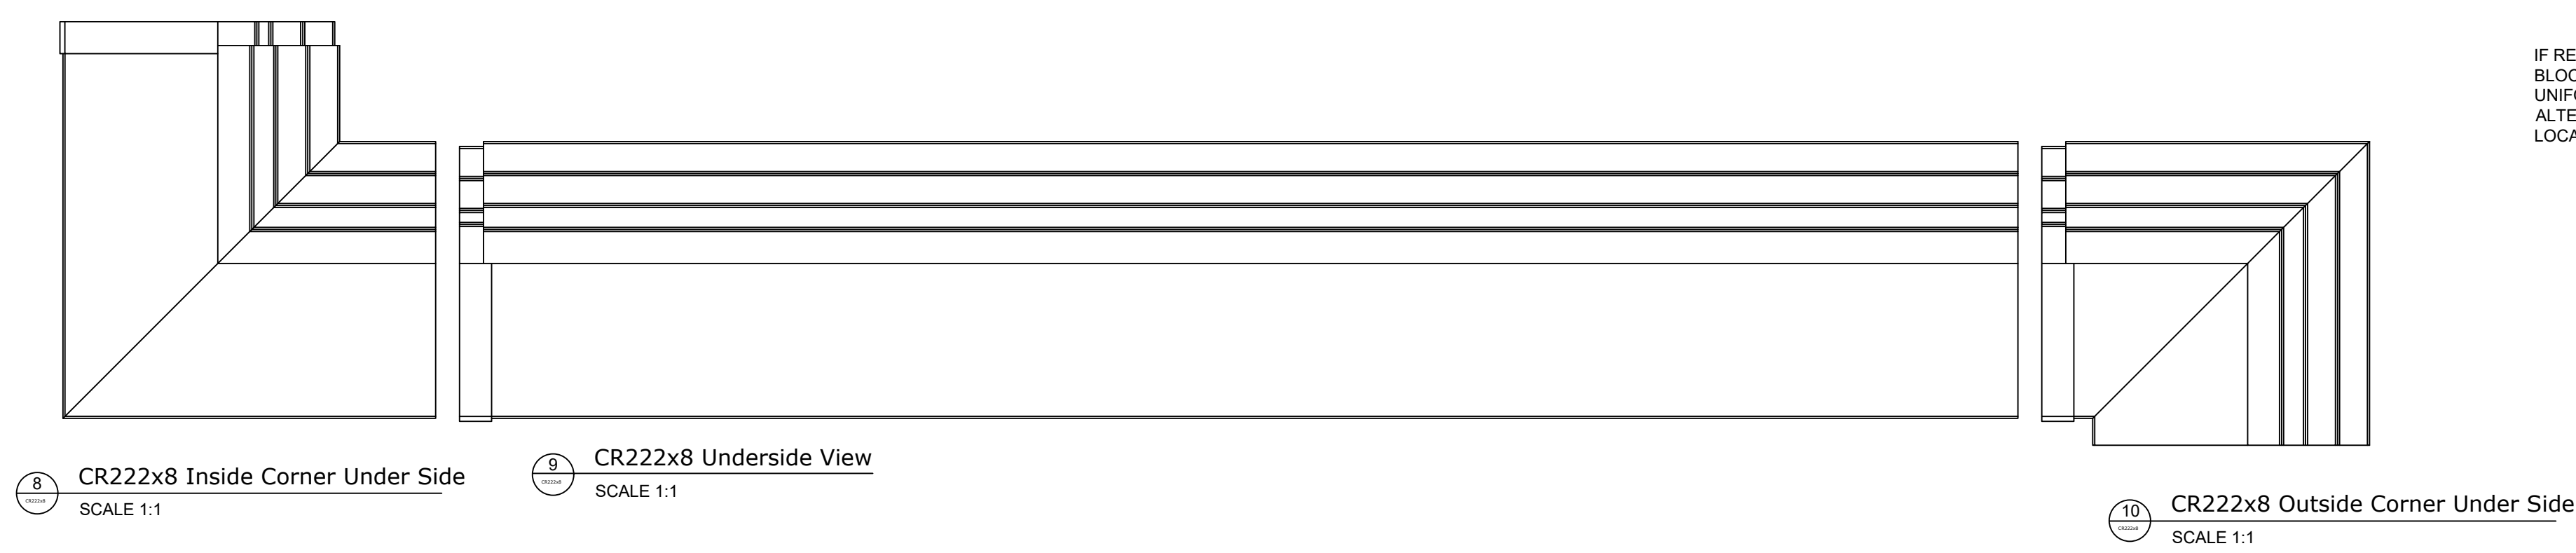

Fiberglass Cornice by: Royal Corinthian
Profile: CR222x8
1'-9 1/2" H x 1'-5 5/16" P x 96" L

Available in:
Paint Grade (white gel coat finish)
Pre-Finished (colored gel coat)
Stone Finish (textured or smooth)
Granite Finish (smooth granite look)

Manufactured by: Royal Corinthian
T. 888-265-8661
F. 888-344-2937
www.royalcorinthian.com
royalcor@royalcorinthian.com