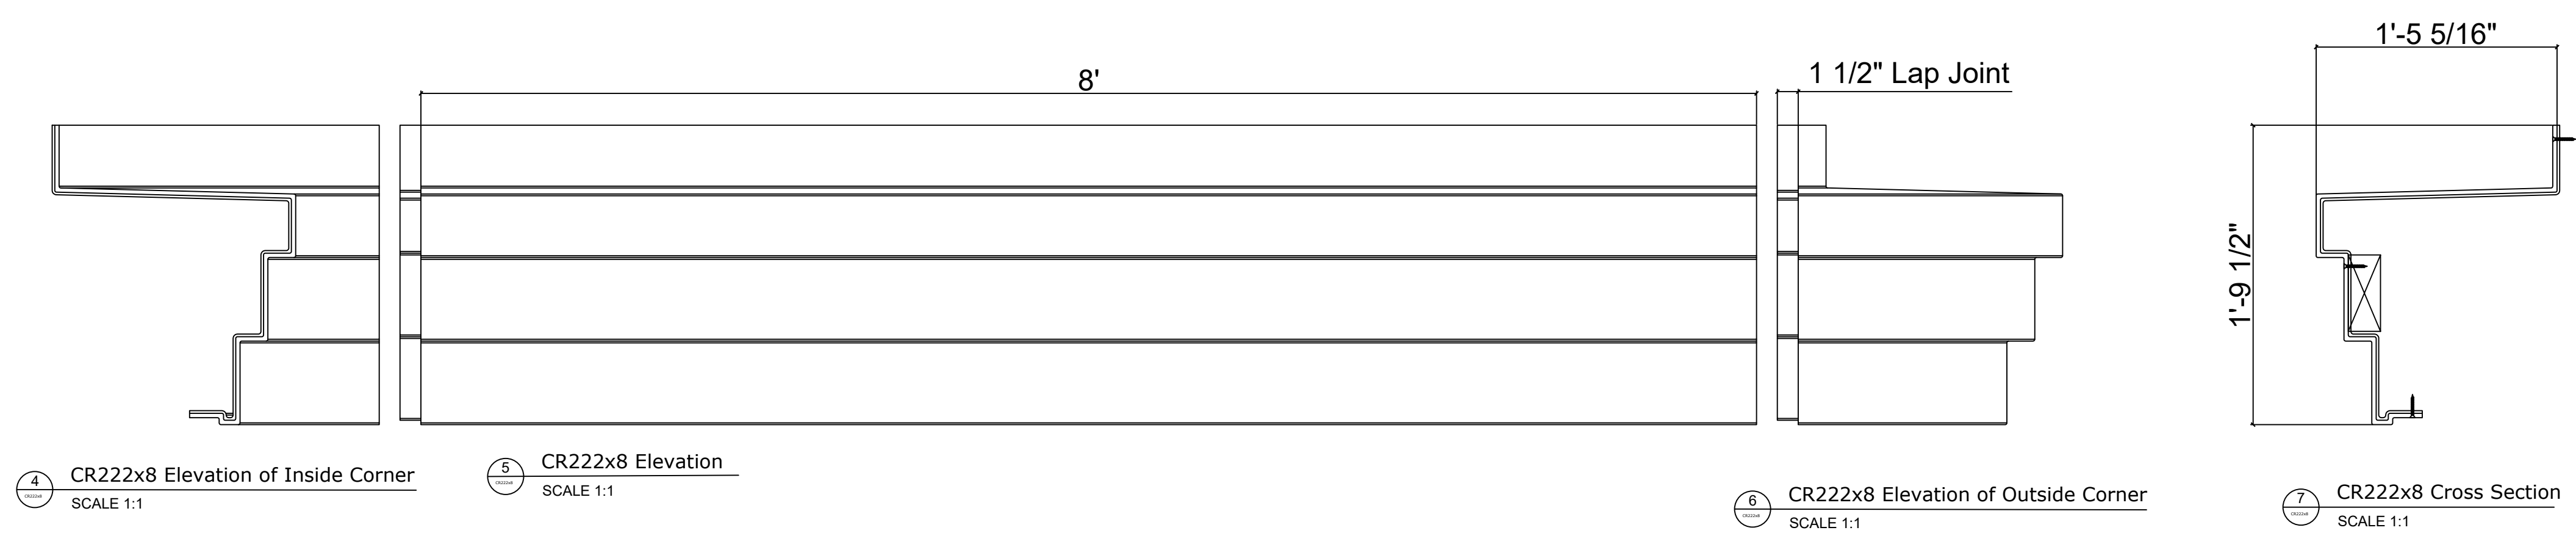

Fiberglass Cornice by: Royal Corinthian
Profile: CR222x8
1'-9 1/2" H x 1'-5 5/16" P x 96" L

Available in:
Paint Grade (white gel coat finish)
Pre-Finished (colored gel coat)
Stone Finish (textured or smooth)
Granite Finish (smooth granite look)

Manufactured by: Royal Corinthian
T. 888-265-8661
F. 888-344-2937
www.royalcorinthian.com
royalcor@royalcorinthian.com