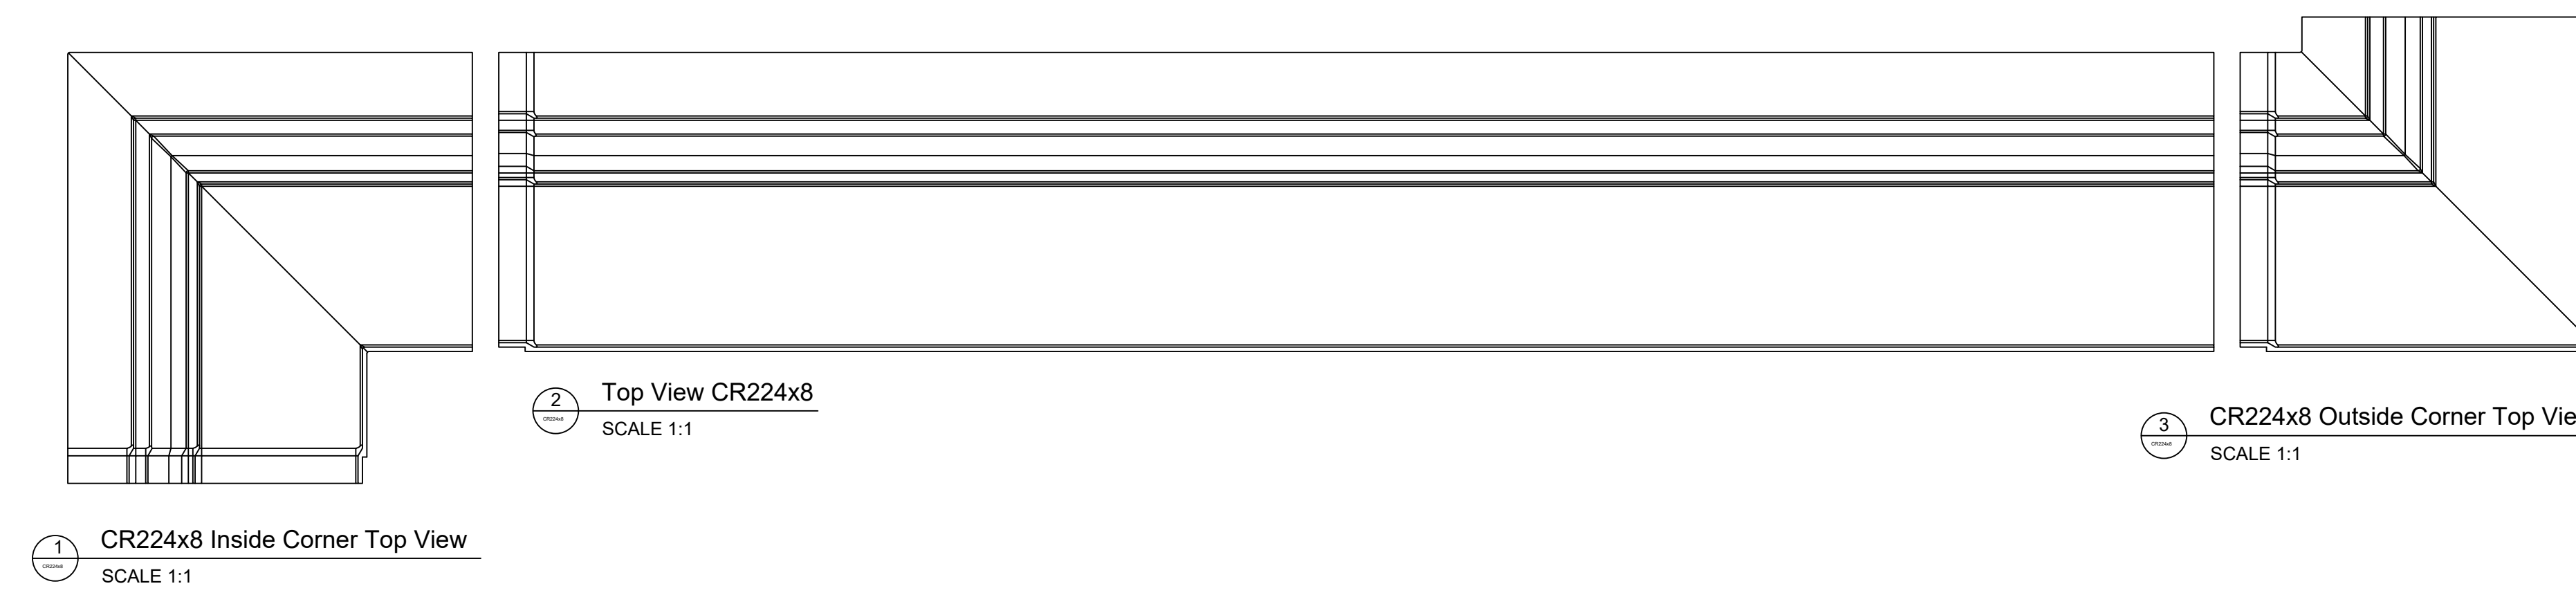

Fiberglass Cornice by: Royal Corinthian
Profile: CR224x8
3'-6" H x 1'-5" P x 96" L

Available in:
Paint Grade (white gel coat finish)
Pre-Finished (colored gel coat)
Stone Finish (textured or smooth)
Granite Finish (smooth granite look)

Manufactured by: Royal Corinthian
T. 888-265-8661
F. 888-344-2937
www.royalcorinthian.com
royalcor@royalcorinthian.com