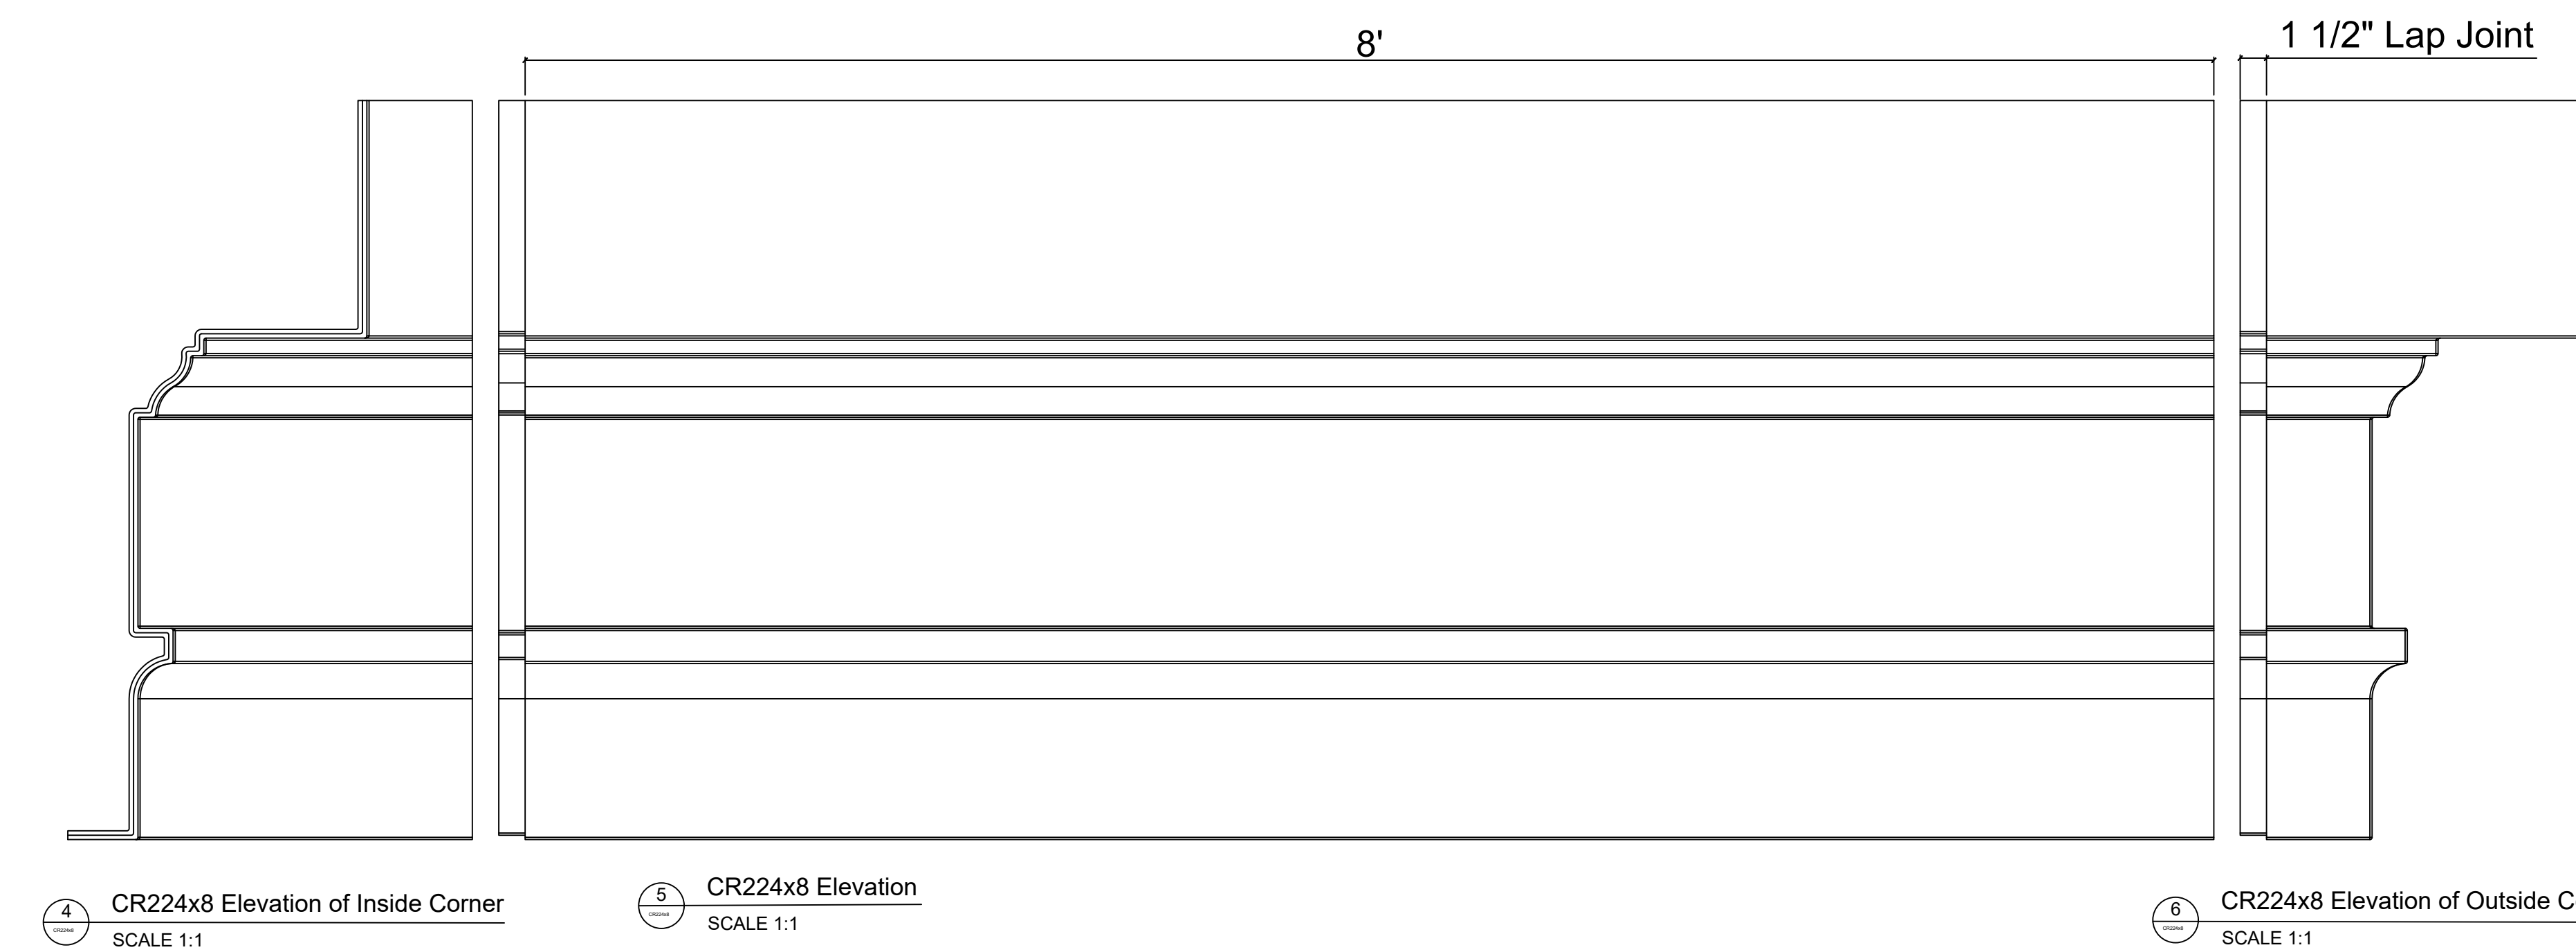

Fiberglass Cornice by: Royal Corinthian
Profile: CR224x8
3'-6" H x 1'-5" P x 96" L

Available in:
Paint Grade (white gel coat finish)
Pre-Finished (colored gel coat)
Stone Finish (textured or smooth)
Granite Finish (smooth granite look)

Manufactured by: Royal Corinthian
T. 888-265-8661
F. 888-344-2937
www.royalcorinthian.com
royalcor@royalcorinthian.com