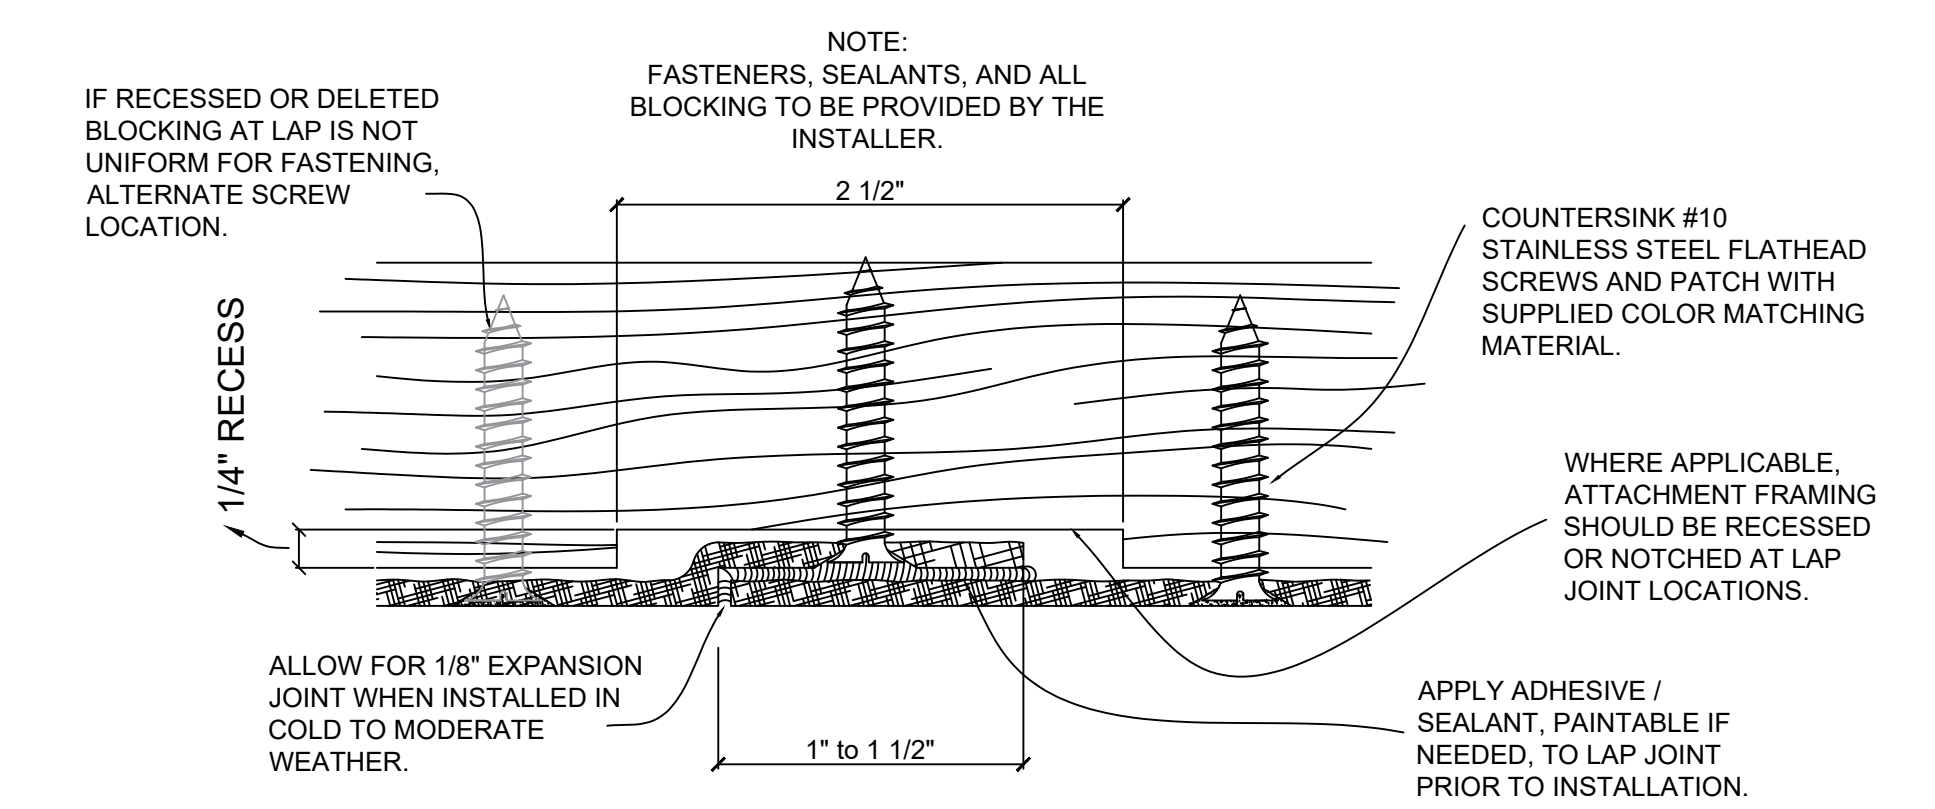

This is a recommendation. Actual framing to be determined by Engineer.

11 Typical Lap Joint Detail
Not to Scale