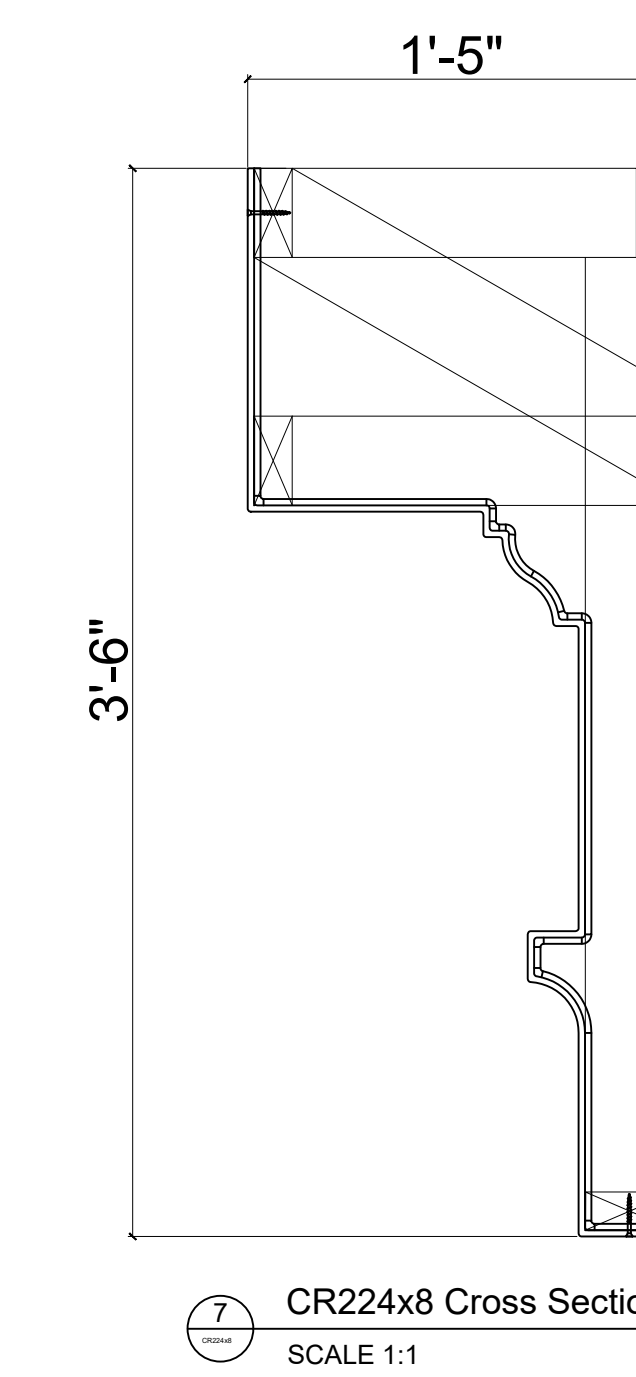

Fiberglass Cornice by: Royal Corinthian
 Profile: CR224x8
 3'-6" H x 1'-5" P x 96" L

Available in:
 Paint Grade (white gel coat finish)
 Pre-Finished (colored gel coat)
 Stone Finish (textured or smooth)
 Granite Finish (smooth granite look)

Manufactured by: Royal Corinthian
 T. 888-265-8661
 F. 888-344-2937
www.royalcorinthian.com
royalcor@royalcorinthian.com

This is a recommendation. Actual framing to be determined by Engineer.

11 Typical Lap Joint Detail
 Not to Scale