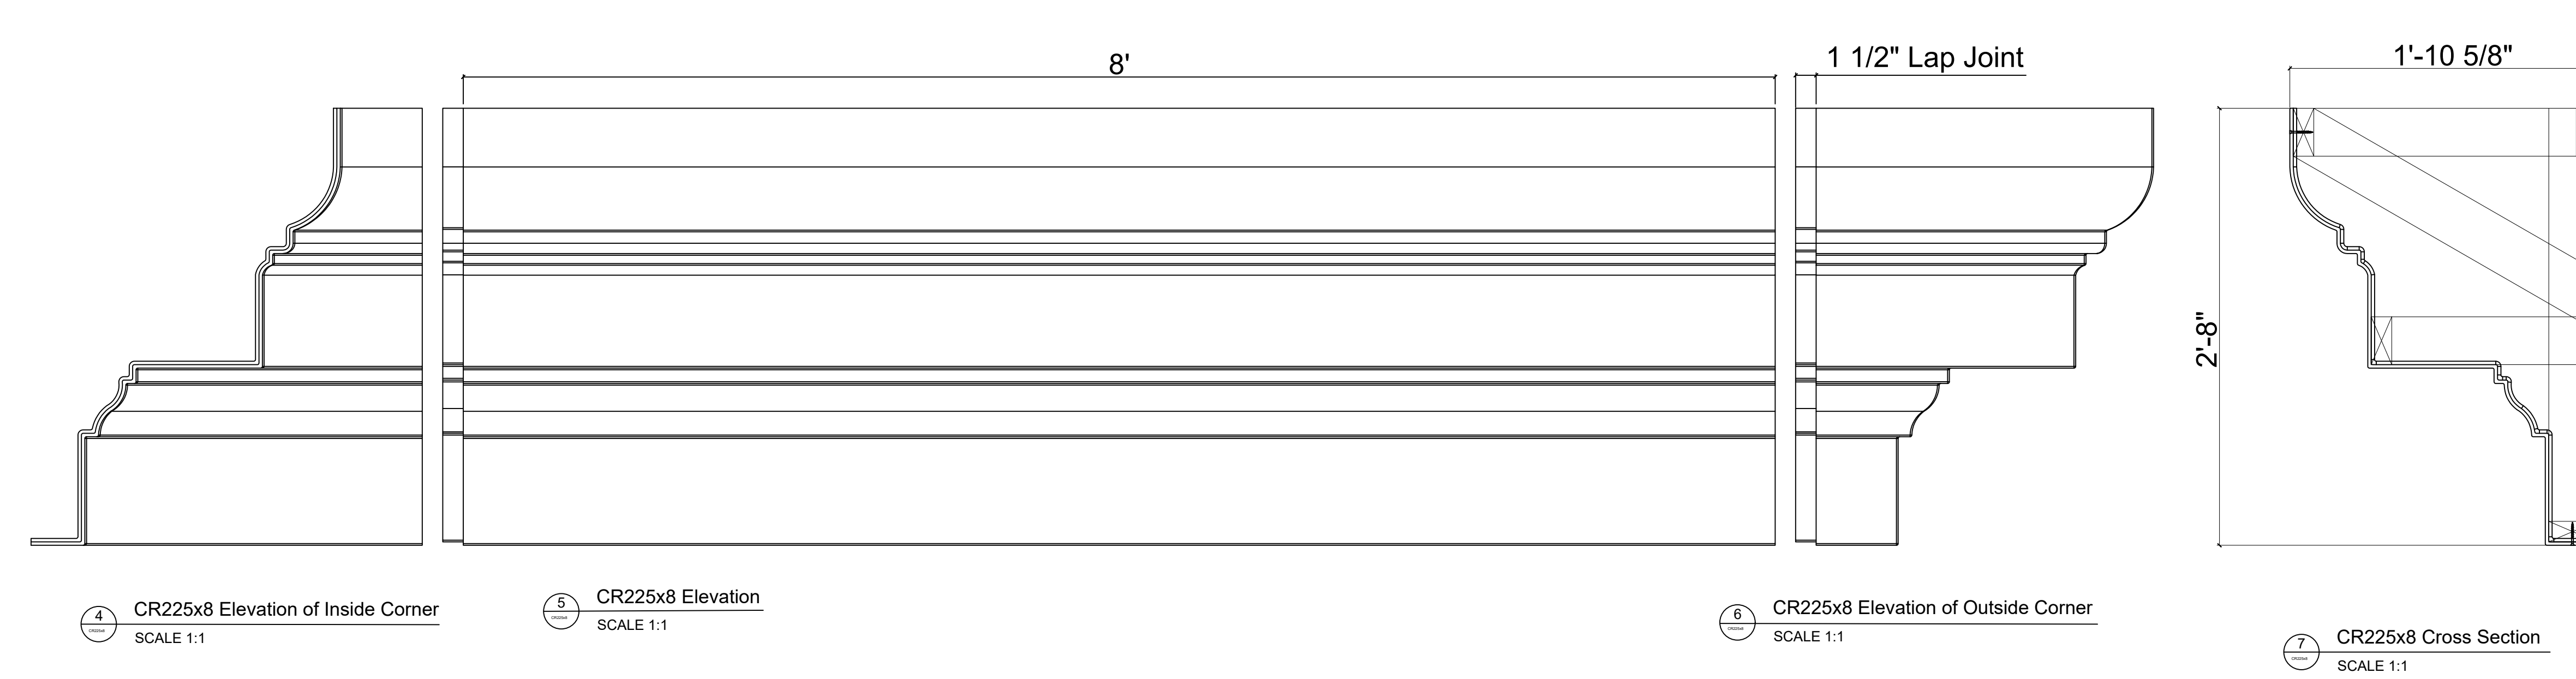

Fiberglass Cornice by: Royal Corinthian
Profile: CR225x8
2'-8" H x 1'-10 5/8" P x 96" L

Available in:
Paint Grade (white gel coat finish)
Pre-Finished (colored gel coat)
Stone Finish (textured or smooth)
Granite Finish (smooth granite look)

Manufactured by: Royal Corinthian
T. 888-265-8661
F. 888-344-2937
www.royalcorinthian.com
royalcor@royalcorinthian.com