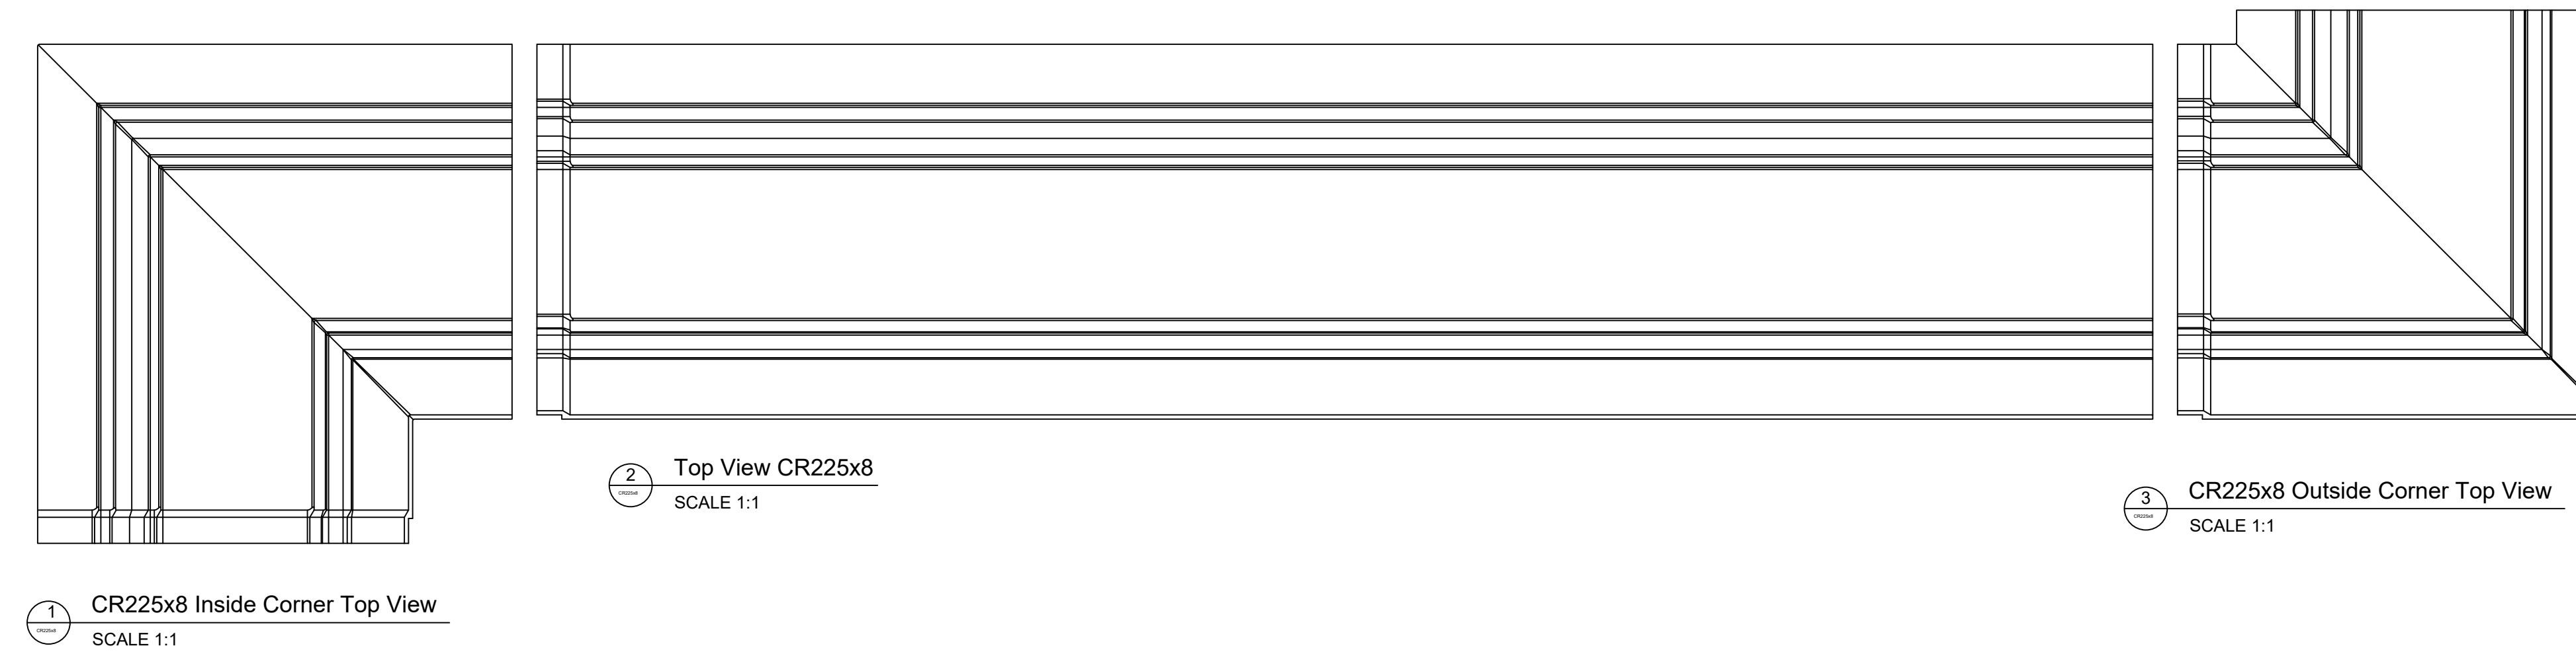

Fiberglass Cornice by: Royal Corinthian
Profile: CR225x8
2'-8" H x 1'-10 5/8" P x 96" L

Available in:
Paint Grade (white gel coat finish)
Pre-Finished (colored gel coat)
Stone Finish (textured or smooth)
Granite Finish (smooth granite look)

Manufactured by: Royal Corinthian
T. 888-265-8661
F. 888-344-2937
www.royalcorinthian.com
royalcor@royalcorinthian.com