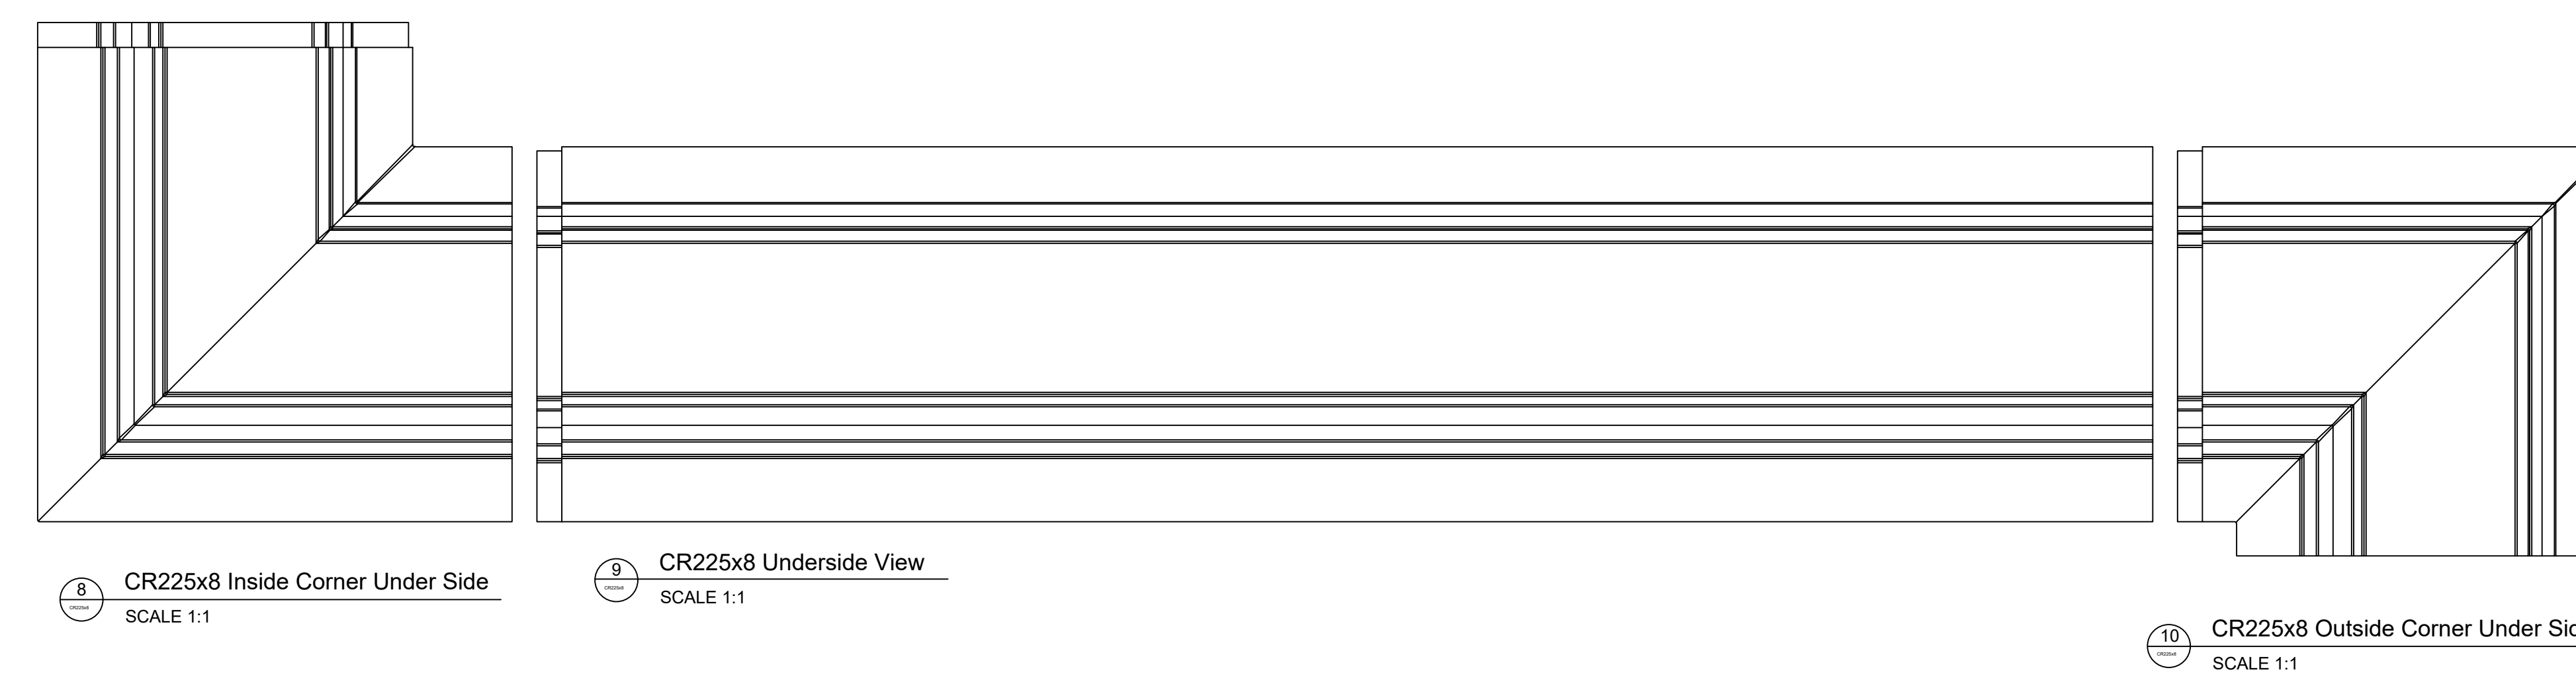

Fiberglass Cornice by: Royal Corinthian
Profile: CR225x8
2'-8" H x 1'-10 5/8" P x 96" L

Available in:
Paint Grade (white gel coat finish)
Pre-Finished (colored gel coat)
Stone Finish (textured or smooth)
Granite Finish (smooth granite look)

Manufactured by: Royal Corinthian
T. 888-265-8661
F. 888-344-2937
www.royalcorinthian.com
royalcor@royalcorinthian.com