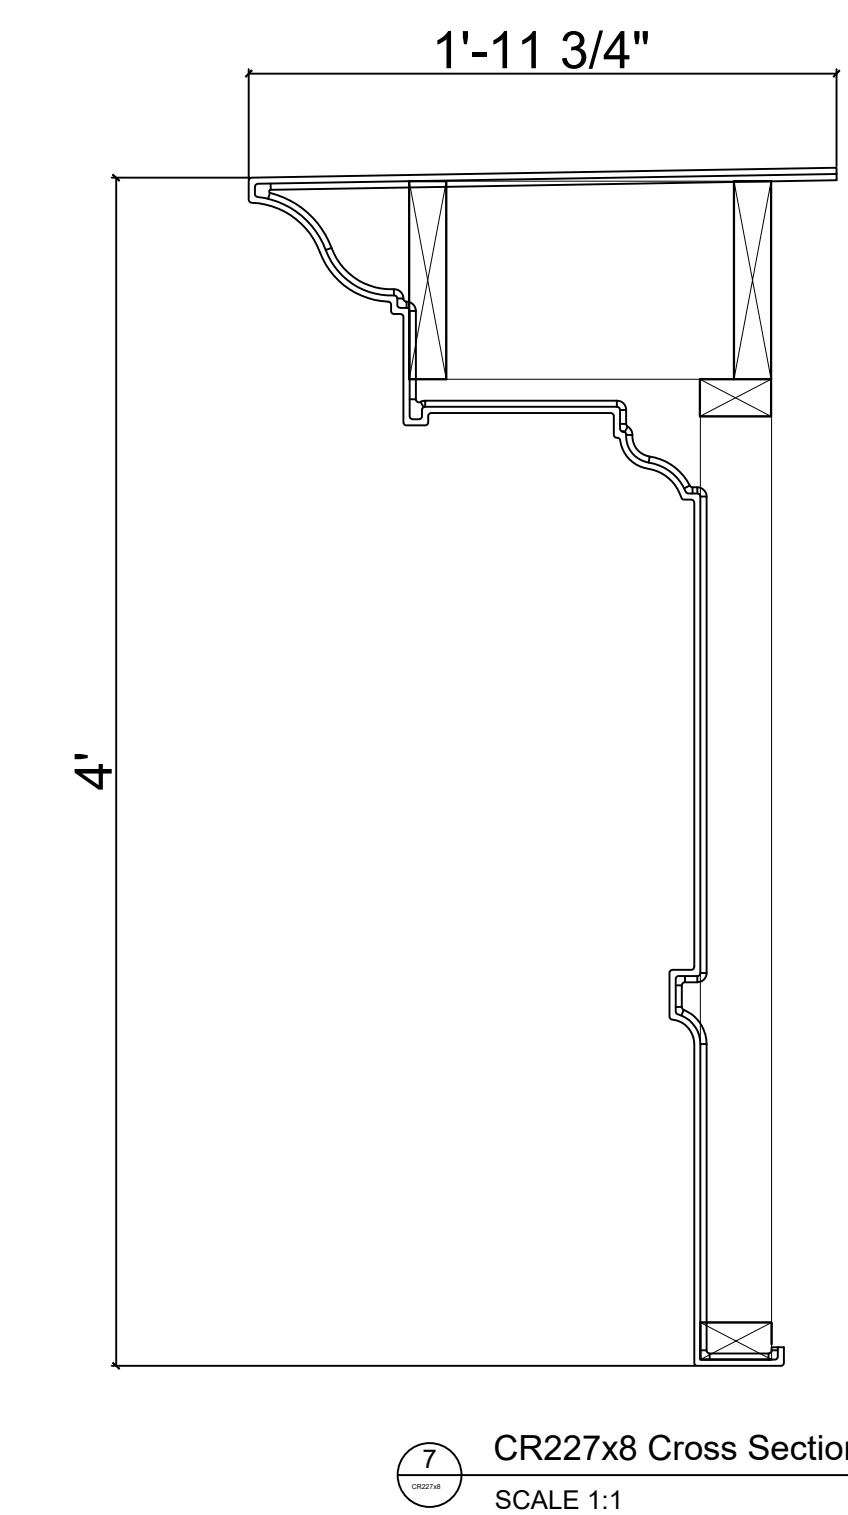

Fiberglass Cornice by: Royal Corinthian
Profile: CR227x8
4' H x 1'-11 3/4" P x 96" L

Available in:
Paint Grade (white gel coat finish)
Pre-Finished (colored gel coat)
Stone Finish (textured or smooth)
Granite Finish (smooth granite look)

Manufactured by: Royal Corinthian
T. 888-265-8661
F. 888-344-2937
www.royalcorinthian.com
royalcor@royalcorinthian.com