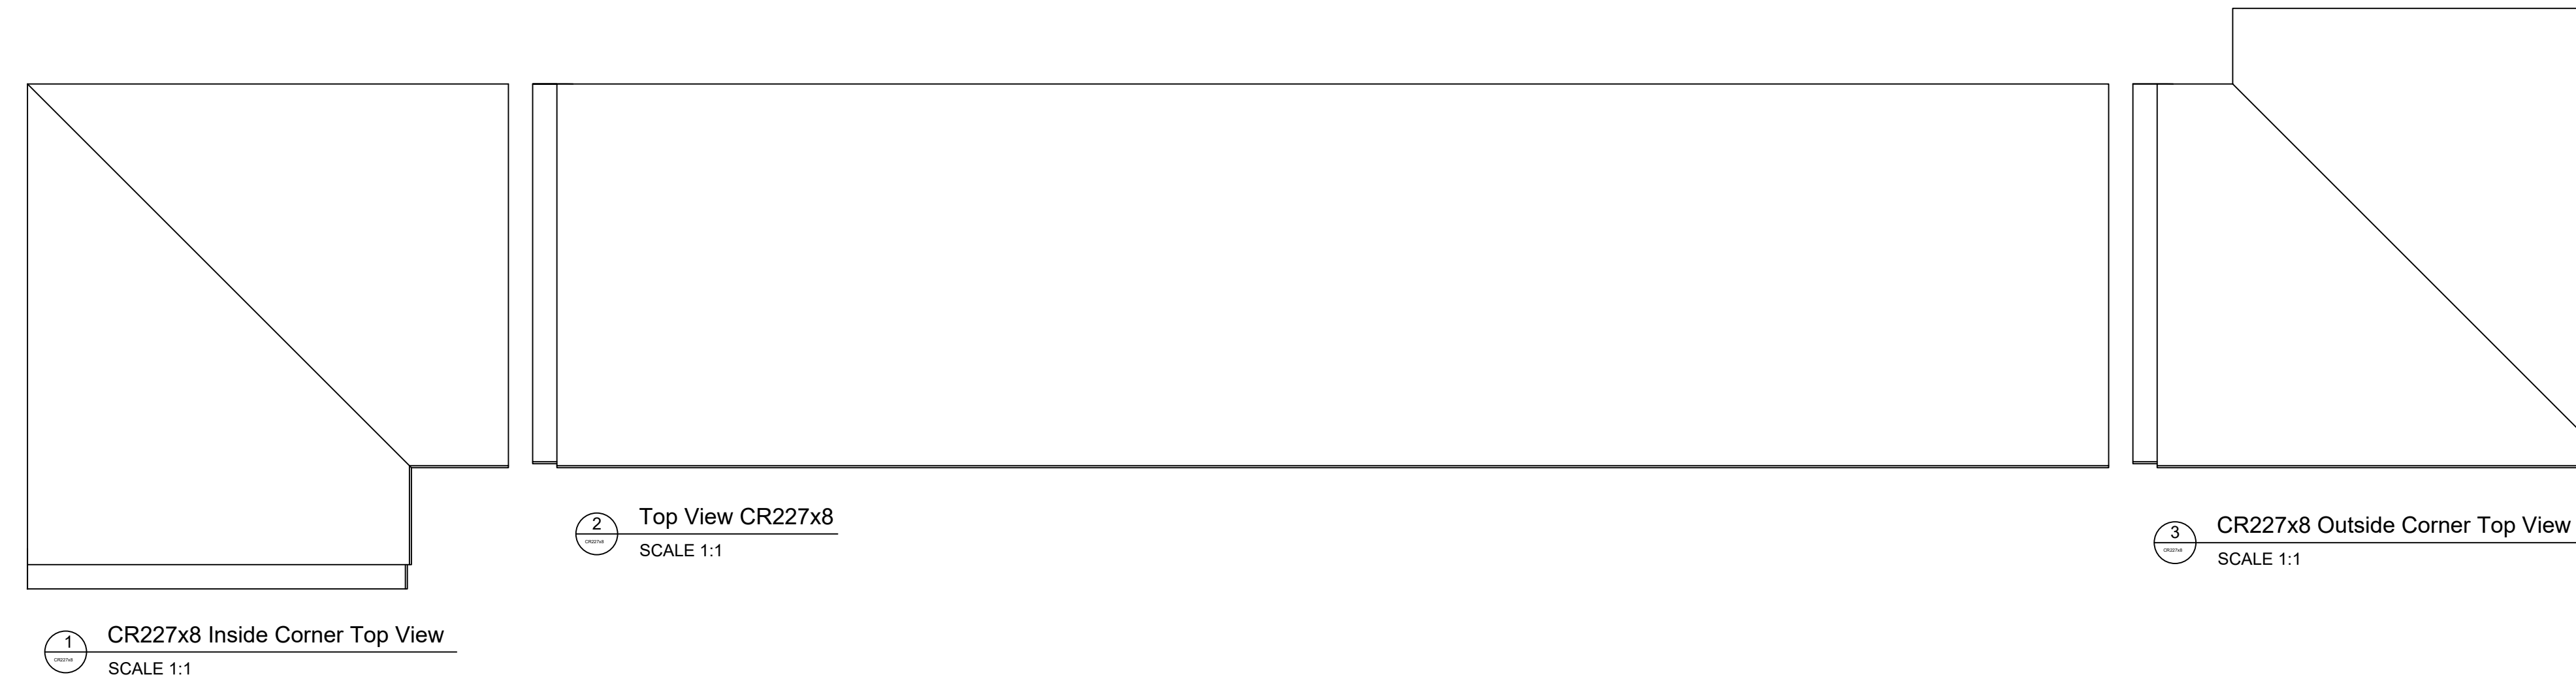

Fiberglass Cornice by: Royal Corinthian
Profile: CR227x8
4' H x 1'-11 3/4" P x 96" L

Available in:
Paint Grade (white gel coat finish)
Pre-Finished (colored gel coat)
Stone Finish (textured or smooth)
Granite Finish (smooth granite look)

Manufactured by: Royal Corinthian
T. 888-265-8661
F. 888-344-2937
www.royalcorinthian.com
royalcor@royalcorinthian.com