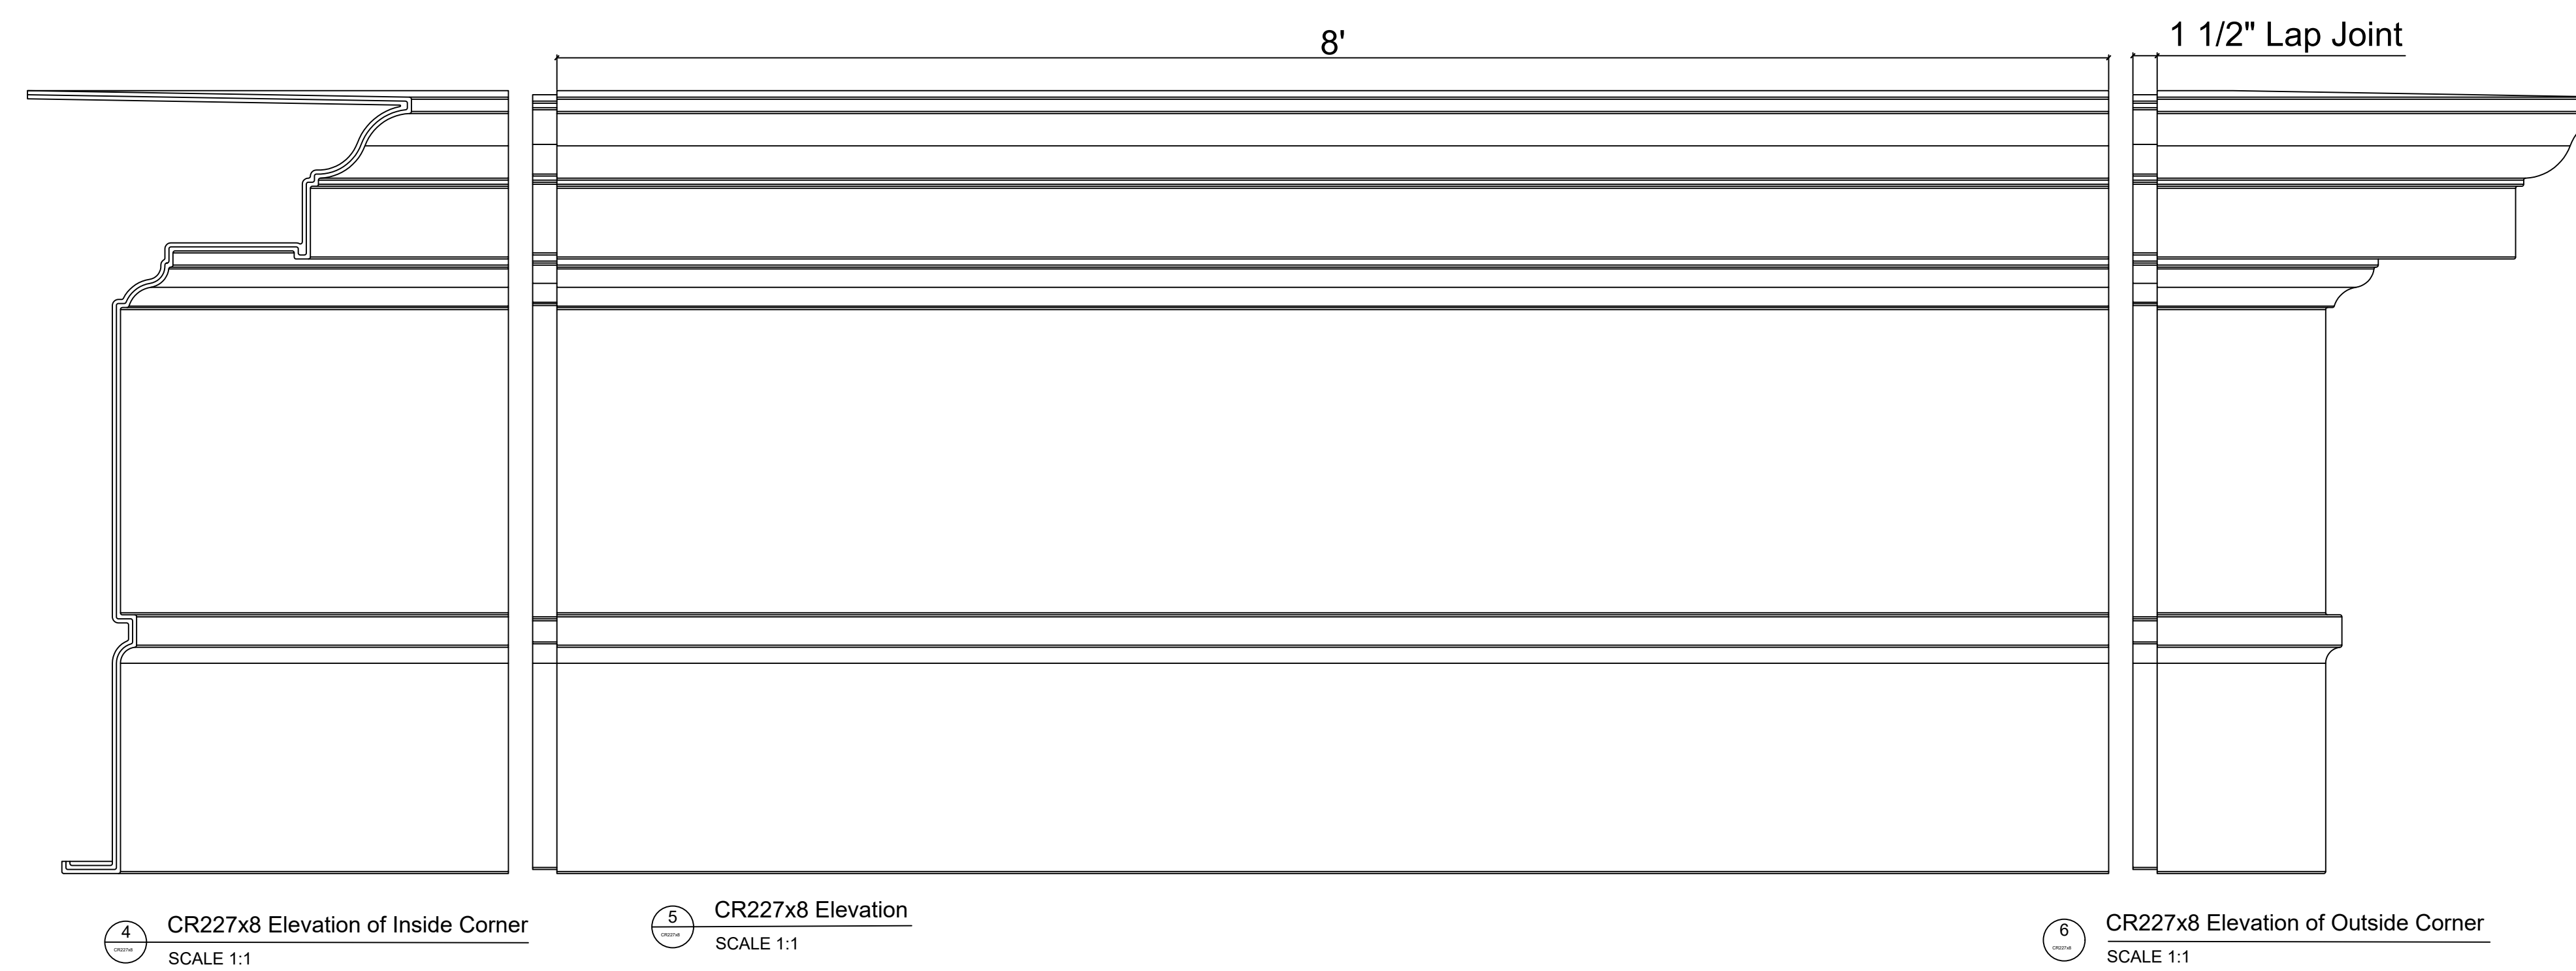

Fiberglass Cornice by: Royal Corinthian
Profile: CR227x8
4' H x 1'-11 3/4" P x 96" L

Available in:
Paint Grade (white gel coat finish)
Pre-Finished (colored gel coat)
Stone Finish (textured or smooth)
Granite Finish (smooth granite look)

Manufactured by: Royal Corinthian
T. 888-265-8661
F. 888-344-2937
www.royalcorinthian.com
royalcor@royalcorinthian.com