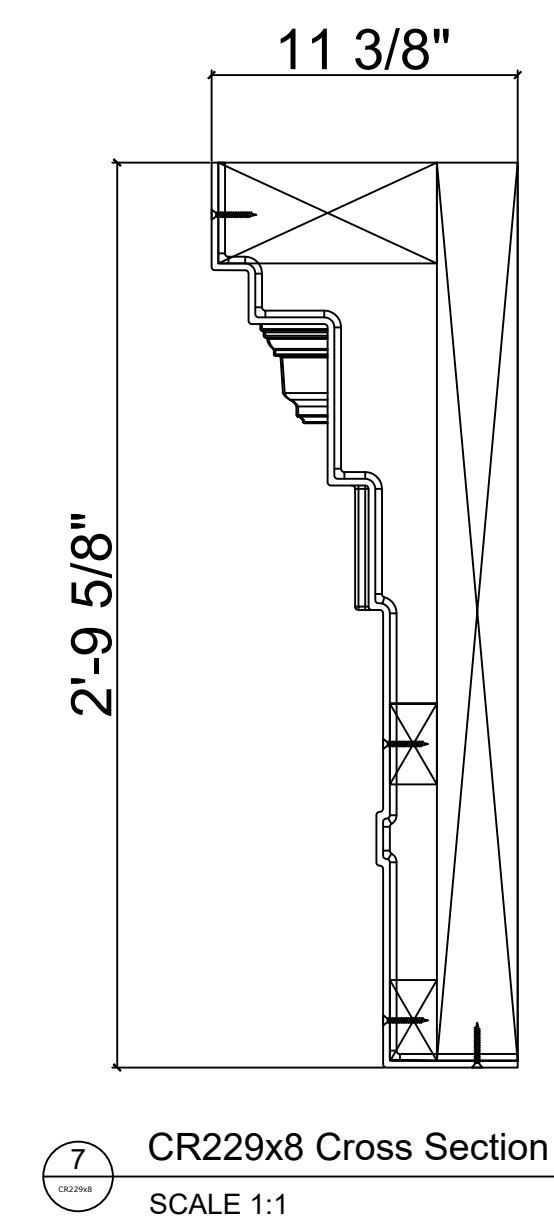

Fiberglass Cornice by: Royal Corinthian
Profile: CR229x8
2'-9 5/8" H x 11 3/8" P x 96" L

Available in:
Paint Grade (white gel coat finish)
Pre-Finished (colored gel coat)
Stone Finish (textured or smooth)
Granite Finish (smooth granite look)

Manufactured by: Royal Corinthian
T. 888-265-8661
F. 888-344-2937
www.royalcorinthian.com
royalcor@royalcorinthian.com