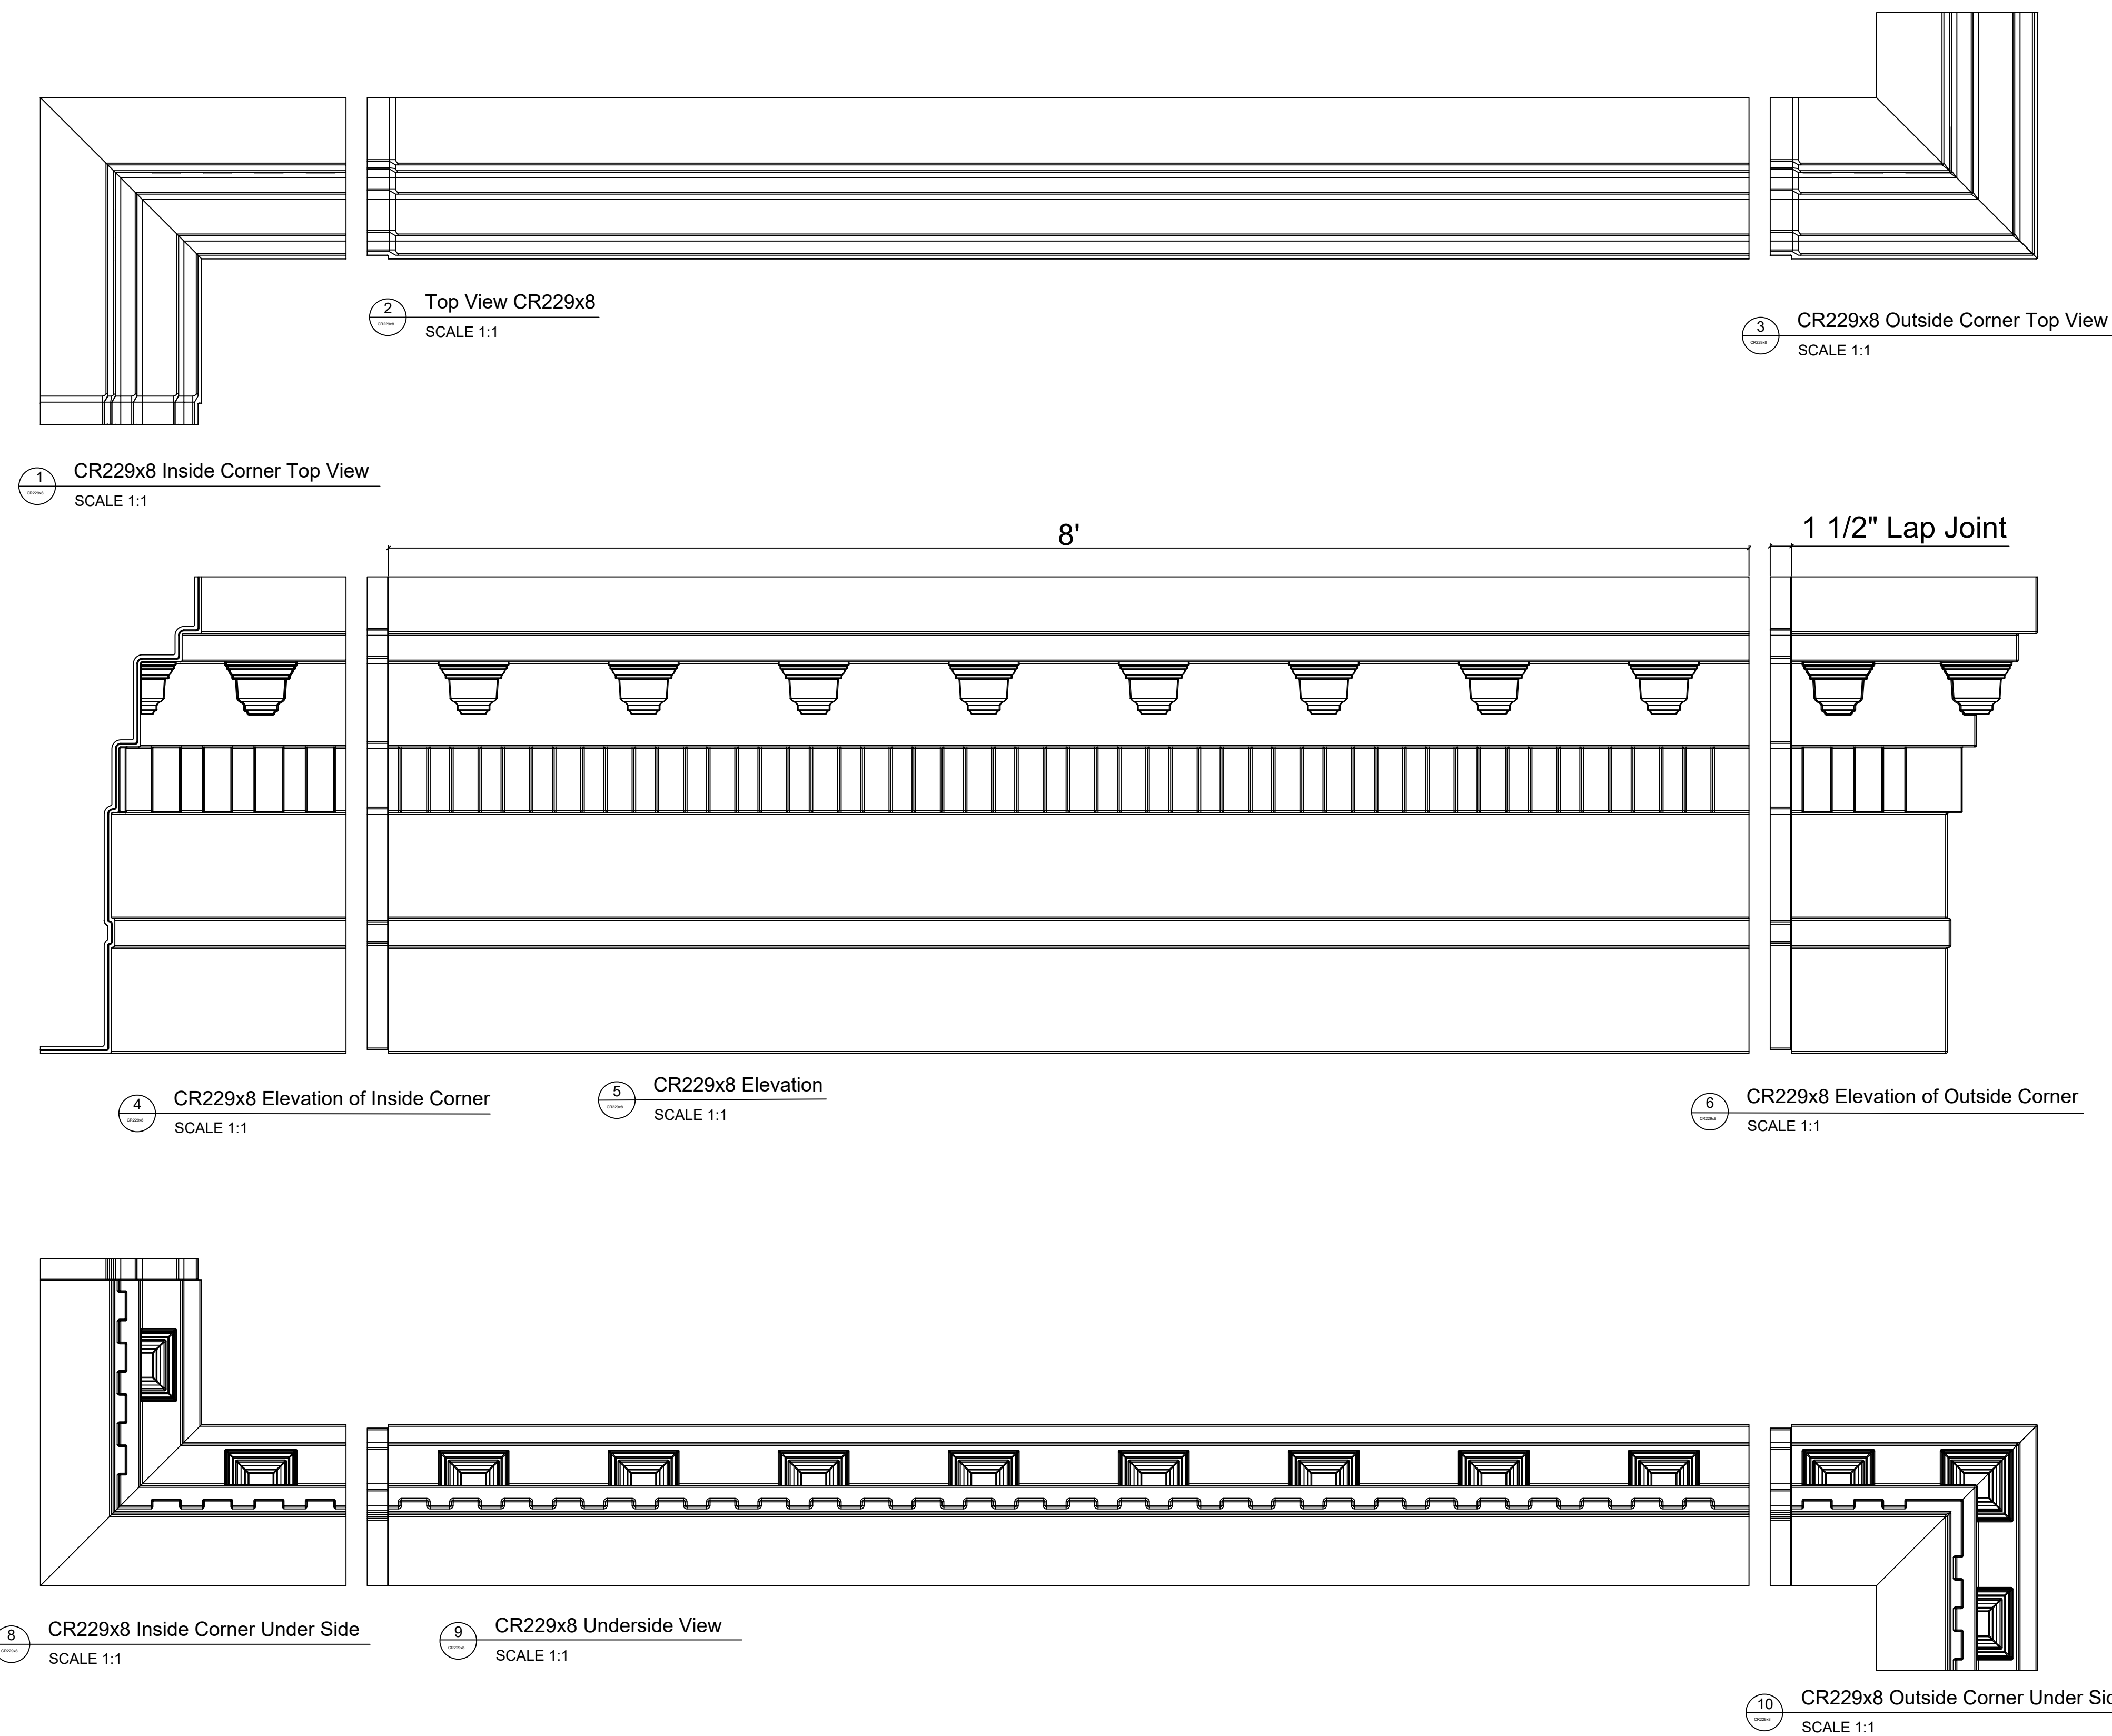

Fiberglass Cornice by: Royal Corinthian
Profile: CR229x8
2'-9 5/8" H x 11 3/8" P x 96" L

Available in:
Paint Grade (white gel coat finish)
Pre-Finished (colored gel coat)
Stone Finish (textured or smooth)
Granite Finish (smooth granite look)

Manufactured by: Royal Corinthian
T. 888-265-8661
F. 888-344-2937
www.royalcorinthian.com
royalcor@royalcorinthian.com