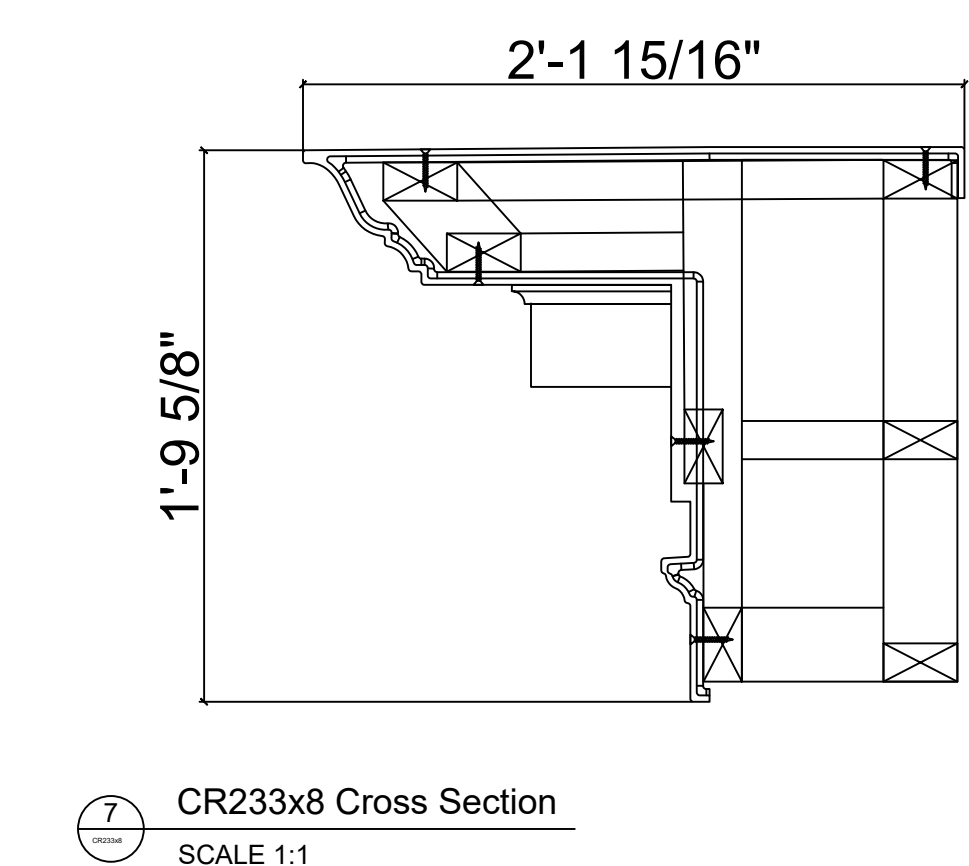

Fiberglass Cornice by: Royal Corinthian
Profile: CR233x8
1'-9 5/8" H x 2'-1 15/16" P x 96" L

Available in:
Paint Grade (white gel coat finish)
Pre-Finished (colored gel coat)
Stone Finish (textured or smooth)
Granite Finish (smooth granite look)

Manufactured by: Royal Corinthian
T. 888-265-8661
F. 888-344-2937
www.royalcorinthian.com
royalcor@royalcorinthian.com