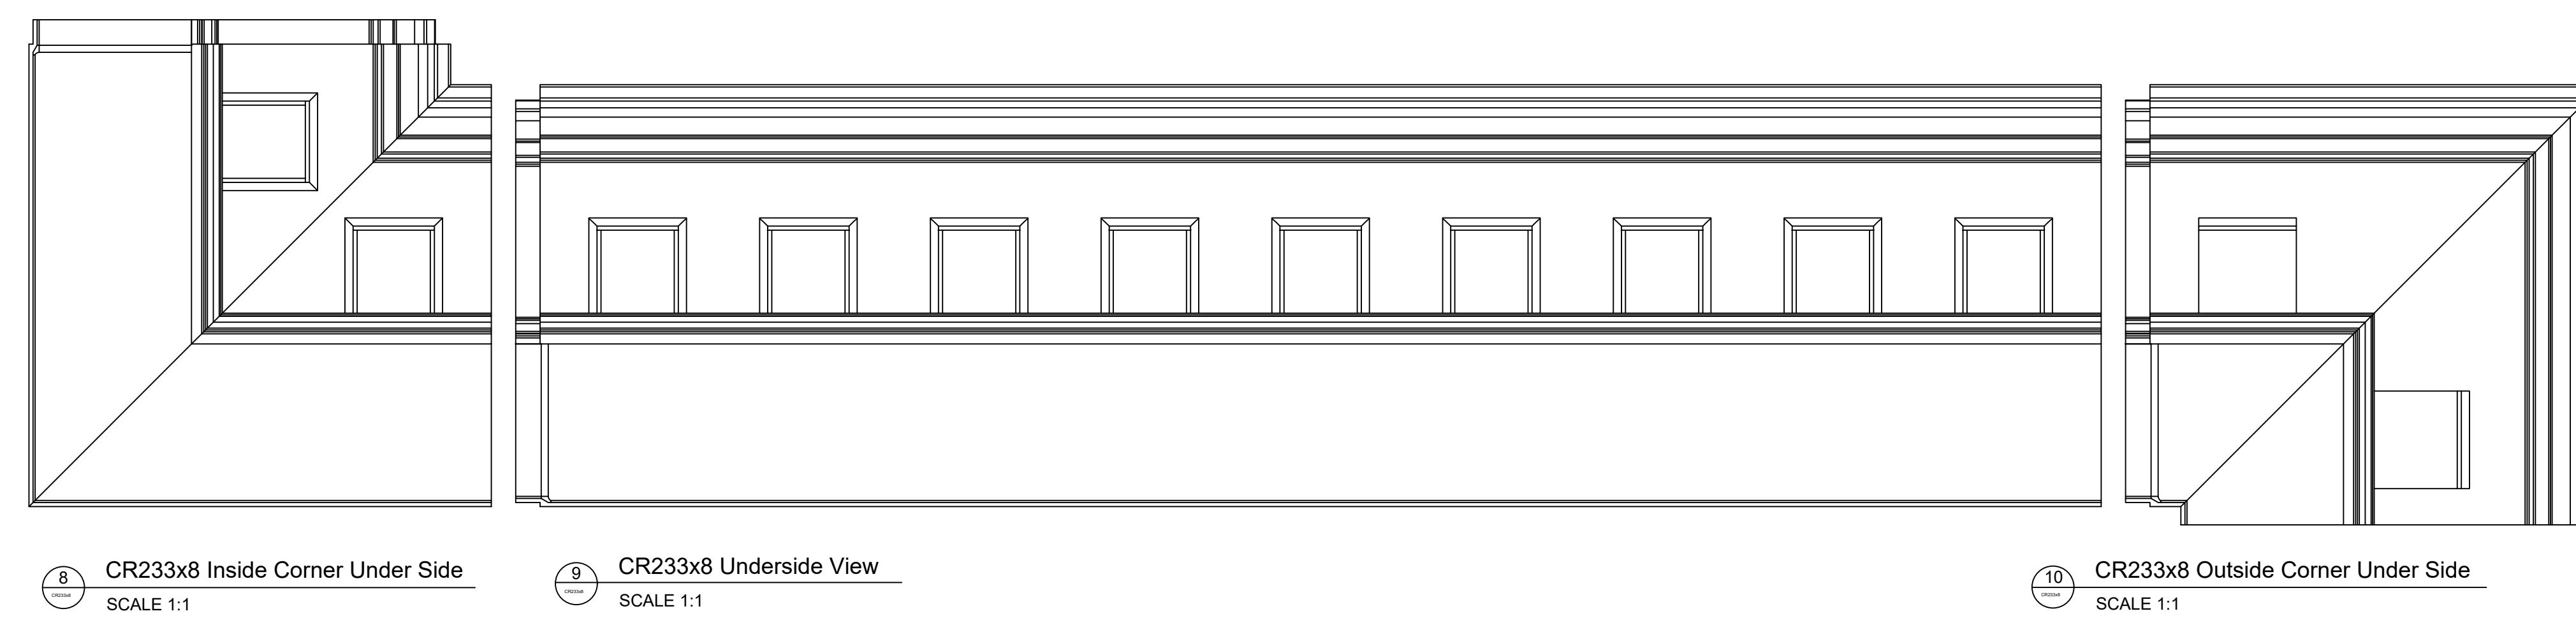

Fiberglass Cornice by: Royal Corinthian
Profile: CR233x8
1'-9 5/8" H x 2'-1 15/16" P x 96" L

Available in:
Paint Grade (white gel coat finish)
Pre-Finished (colored gel coat)
Stone Finish (textured or smooth)
Granite Finish (smooth granite look)

Manufactured by: Royal Corinthian
T. 888-265-8661
F. 888-344-2937
www.royalcorinthian.com
royalcor@royalcorinthian.com