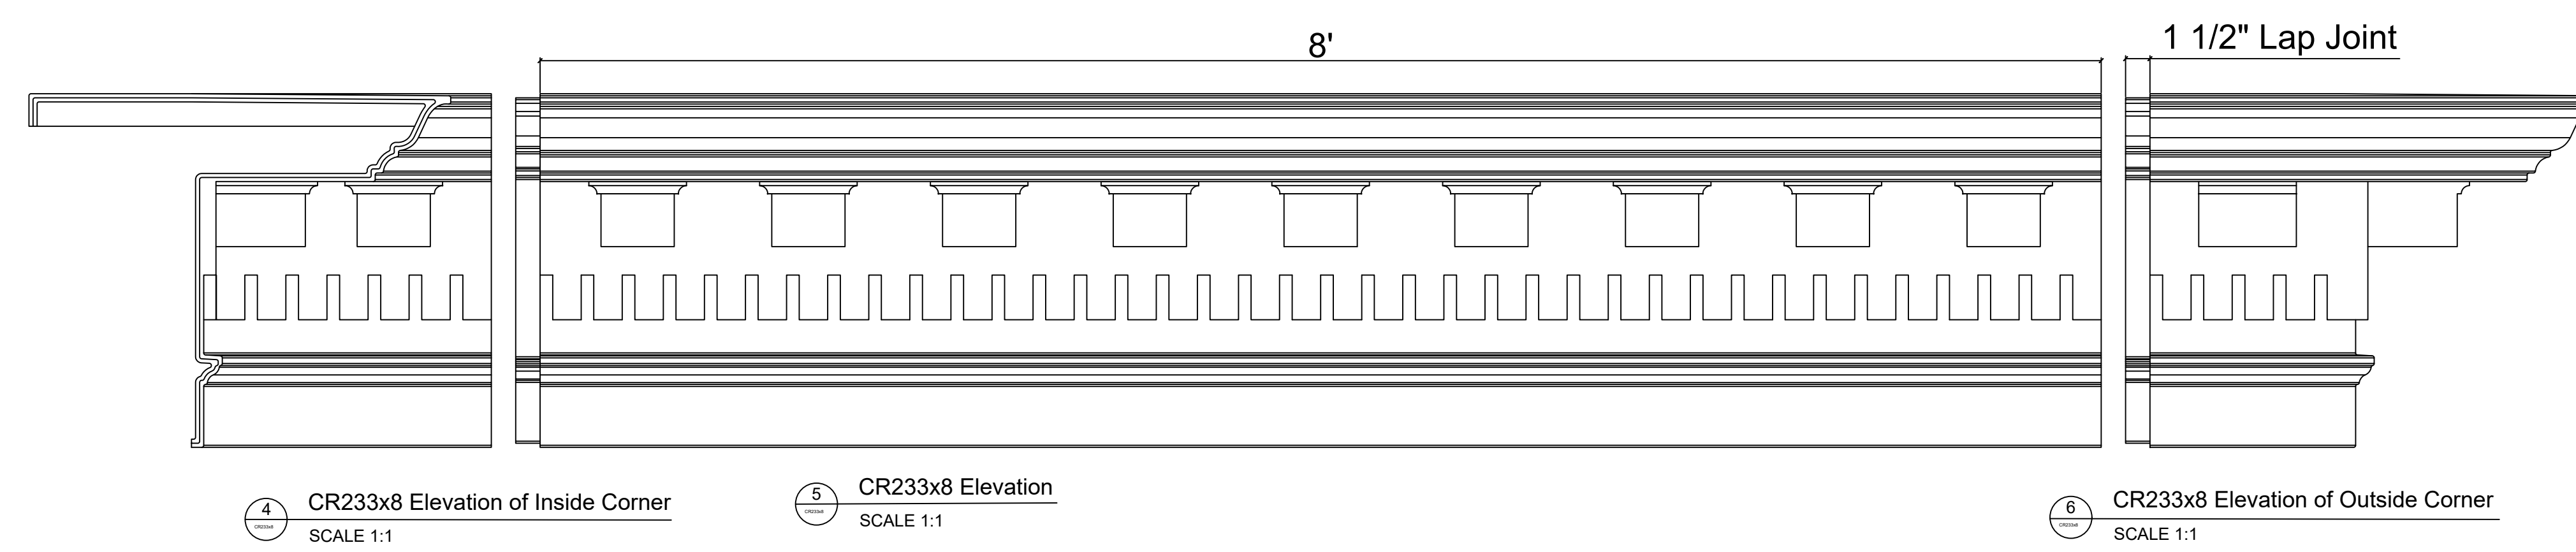

Fiberglass Cornice by: Royal Corinthian
Profile: CR233x8
1'-9 5/8" H x 2'-1 15/16" P x 96" L

Available in:
Paint Grade (white gel coat finish)
Pre-Finished (colored gel coat)
Stone Finish (textured or smooth)
Granite Finish (smooth granite look)

Manufactured by: Royal Corinthian
T. 888-265-8661
F. 888-344-2937
www.royalcorinthian.com
royalcor@royalcorinthian.com