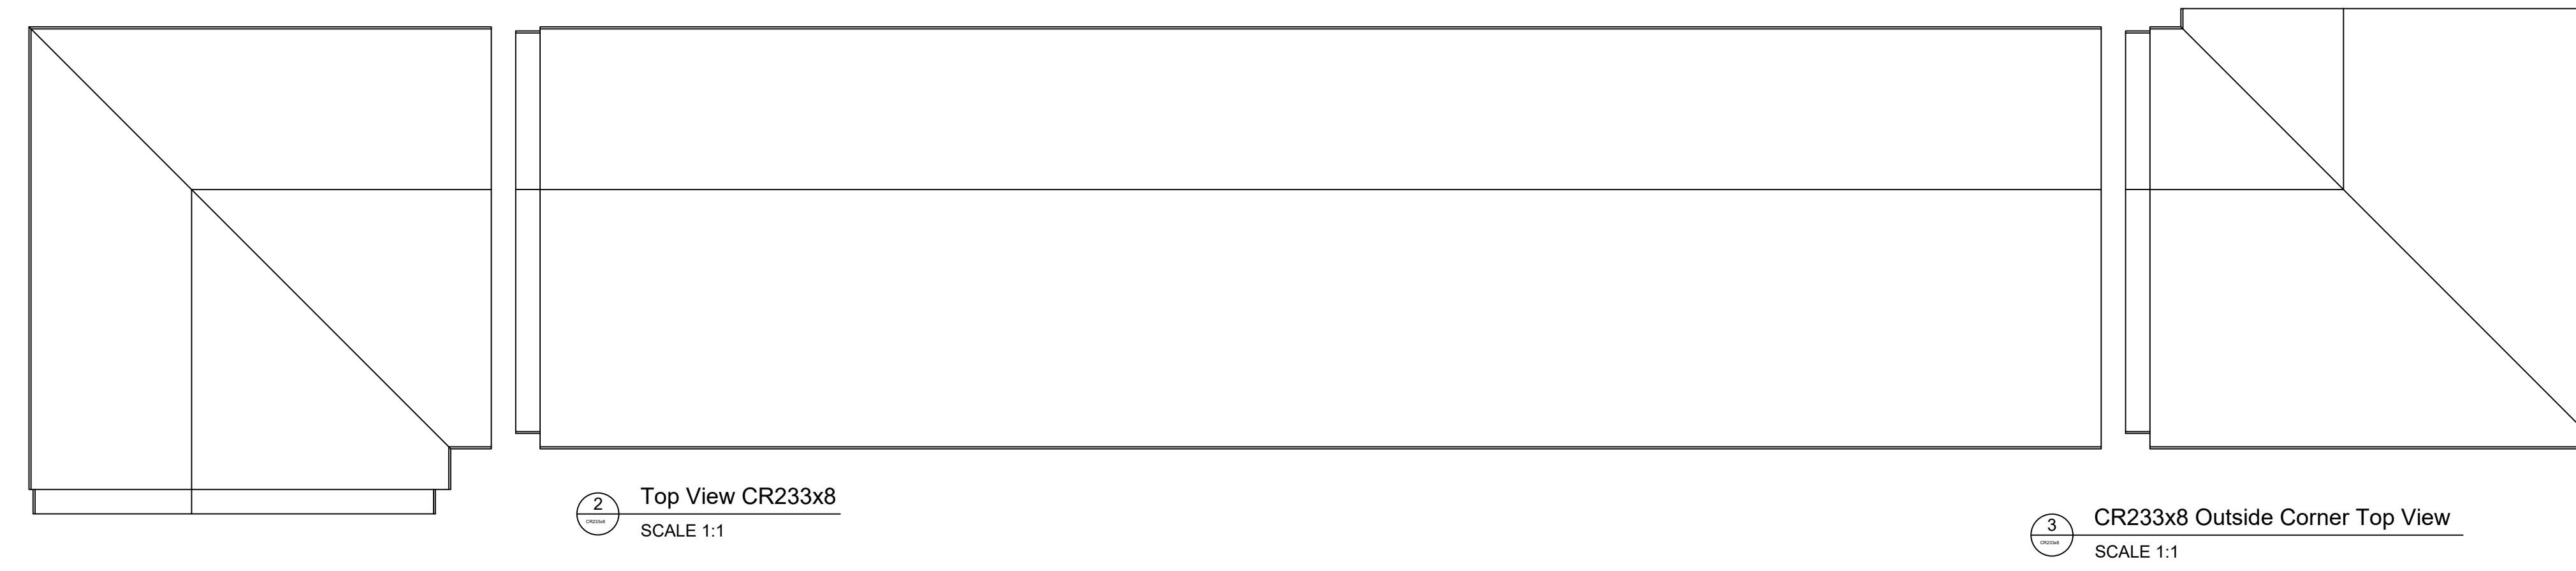

Fiberglass Cornice by: Royal Corinthian
Profile: CR233x8
1'-9 5/8" H x 2'-1 15/16" P x 96" L

Available in:
Paint Grade (white gel coat finish)
Pre-Finished (colored gel coat)
Stone Finish (textured or smooth)
Granite Finish (smooth granite look)

Manufactured by: Royal Corinthian
T. 888-265-8661
F. 888-344-2937
www.royalcorinthian.com
royalcor@royalcorinthian.com