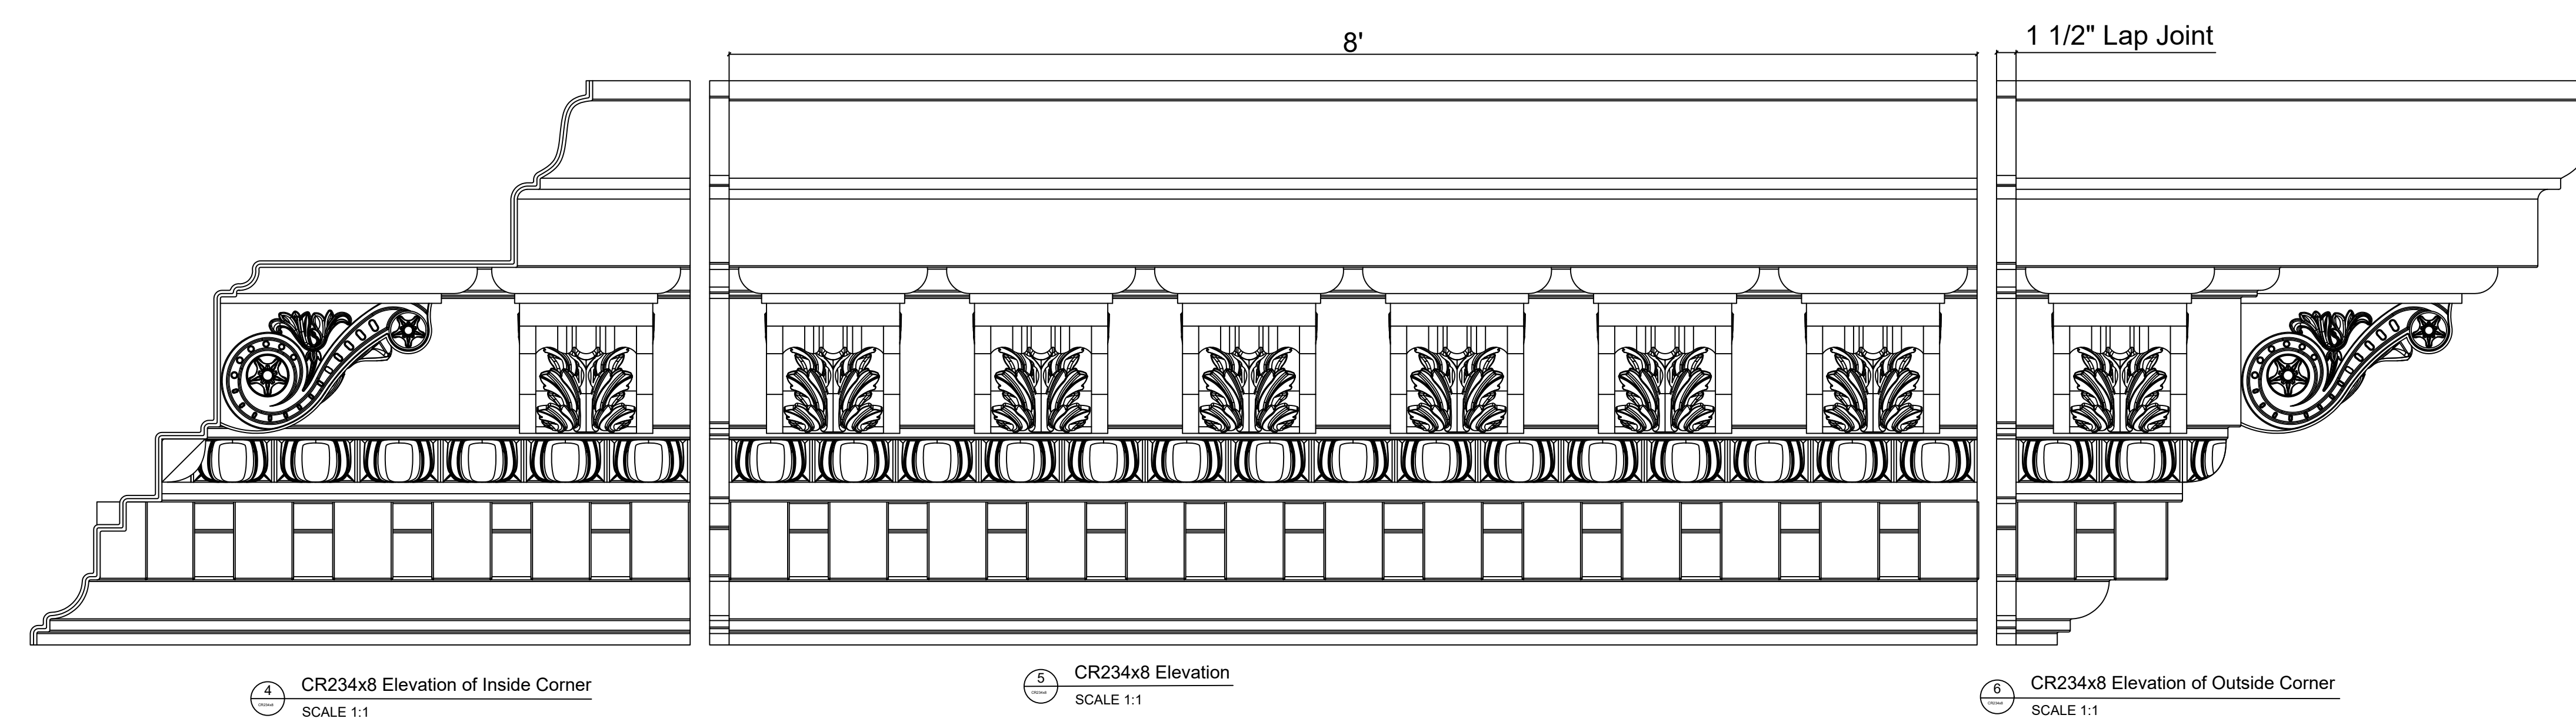

Fiberglass Cornice by: Royal Corinthian
Profile: CR234x8
3'-7 3/8" H x 3'-7" P x 96" L

Available in:
Paint Grade (white gel coat finish)
Pre-Finished (colored gel coat)
Stone Finish (textured or smooth)
Granite Finish (smooth granite look)

Manufactured by: Royal Corinthian
T. 888-265-8661
F. 888-344-2937
www.royalcorinthian.com
royalcor@royalcorinthian.com