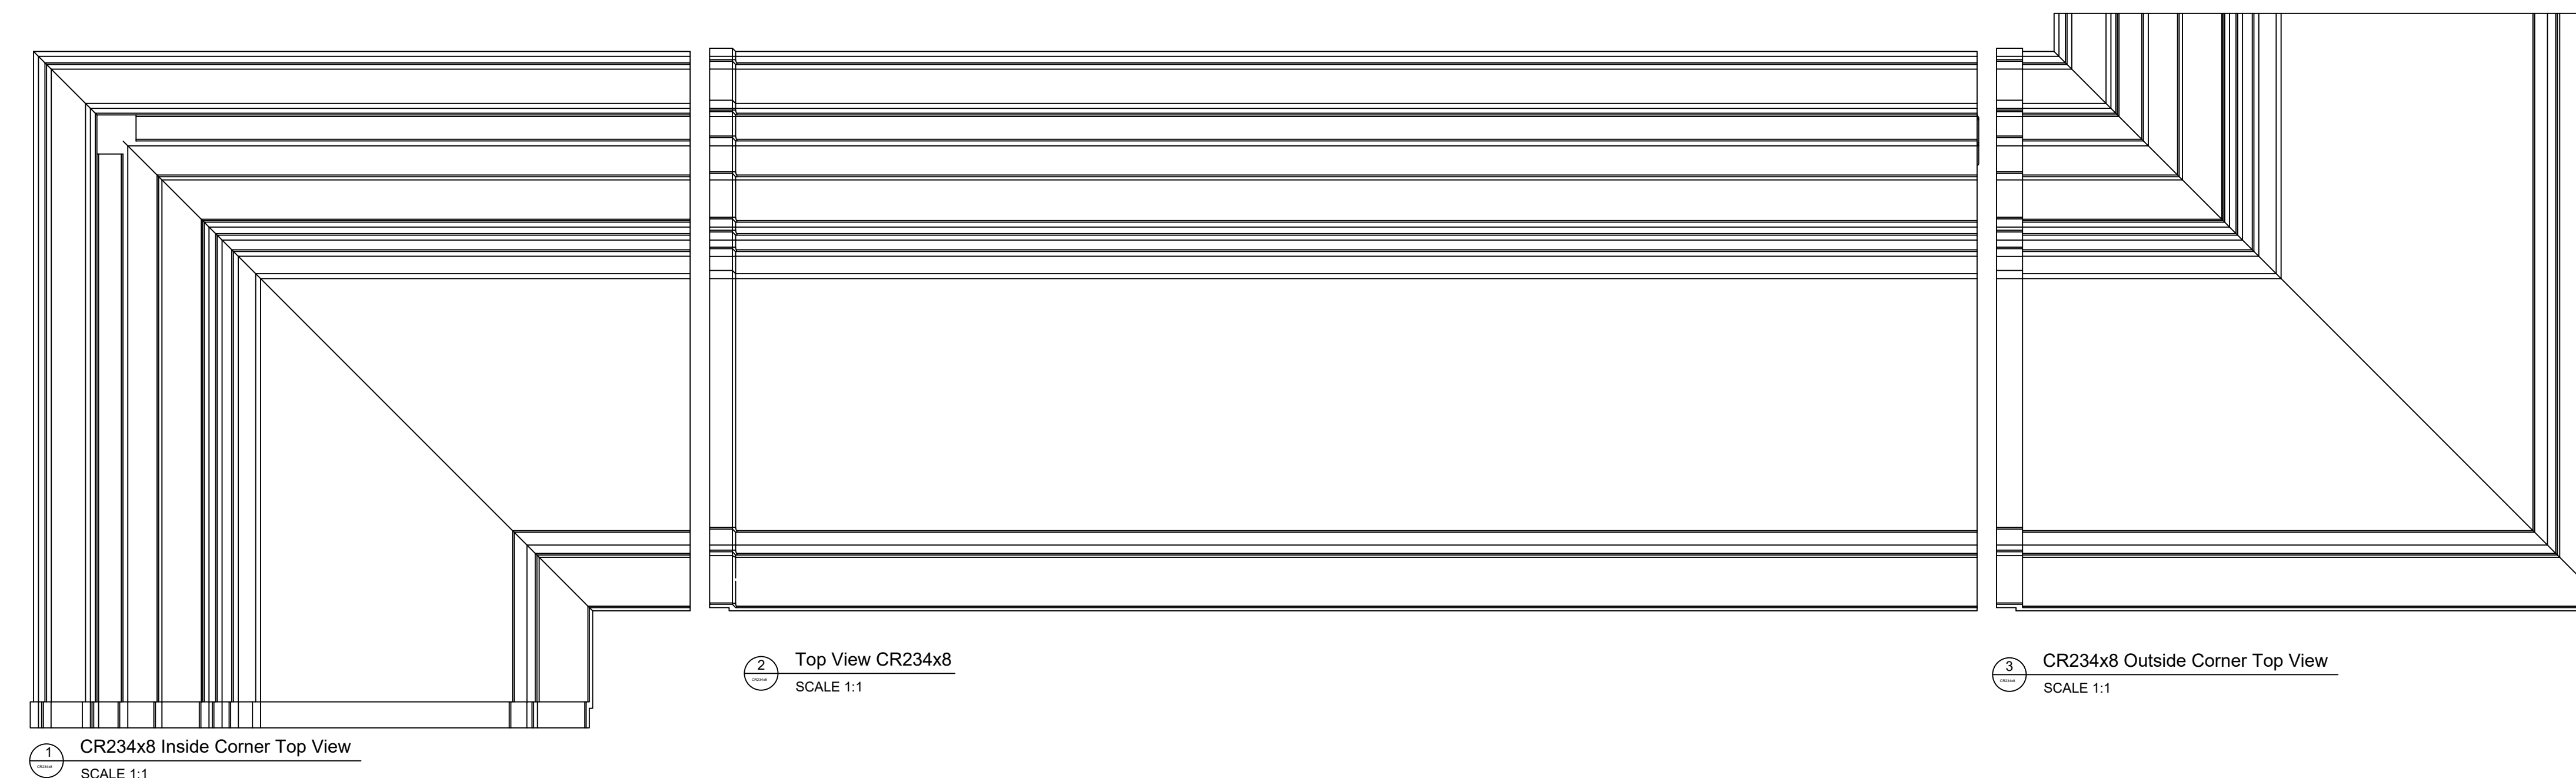

Fiberglass Cornice by: Royal Corinthian
Profile: CR234x8
3'-7 3/8" H x 3'-7" P x 96" L

Available in:
Paint Grade (white gel coat finish)
Pre-Finished (colored gel coat)
Stone Finish (textured or smooth)
Granite Finish (smooth granite look)

Manufactured by: Royal Corinthian
T. 888-265-8661
F. 888-344-2937
www.royalcorinthian.com
royalcor@royalcorinthian.com