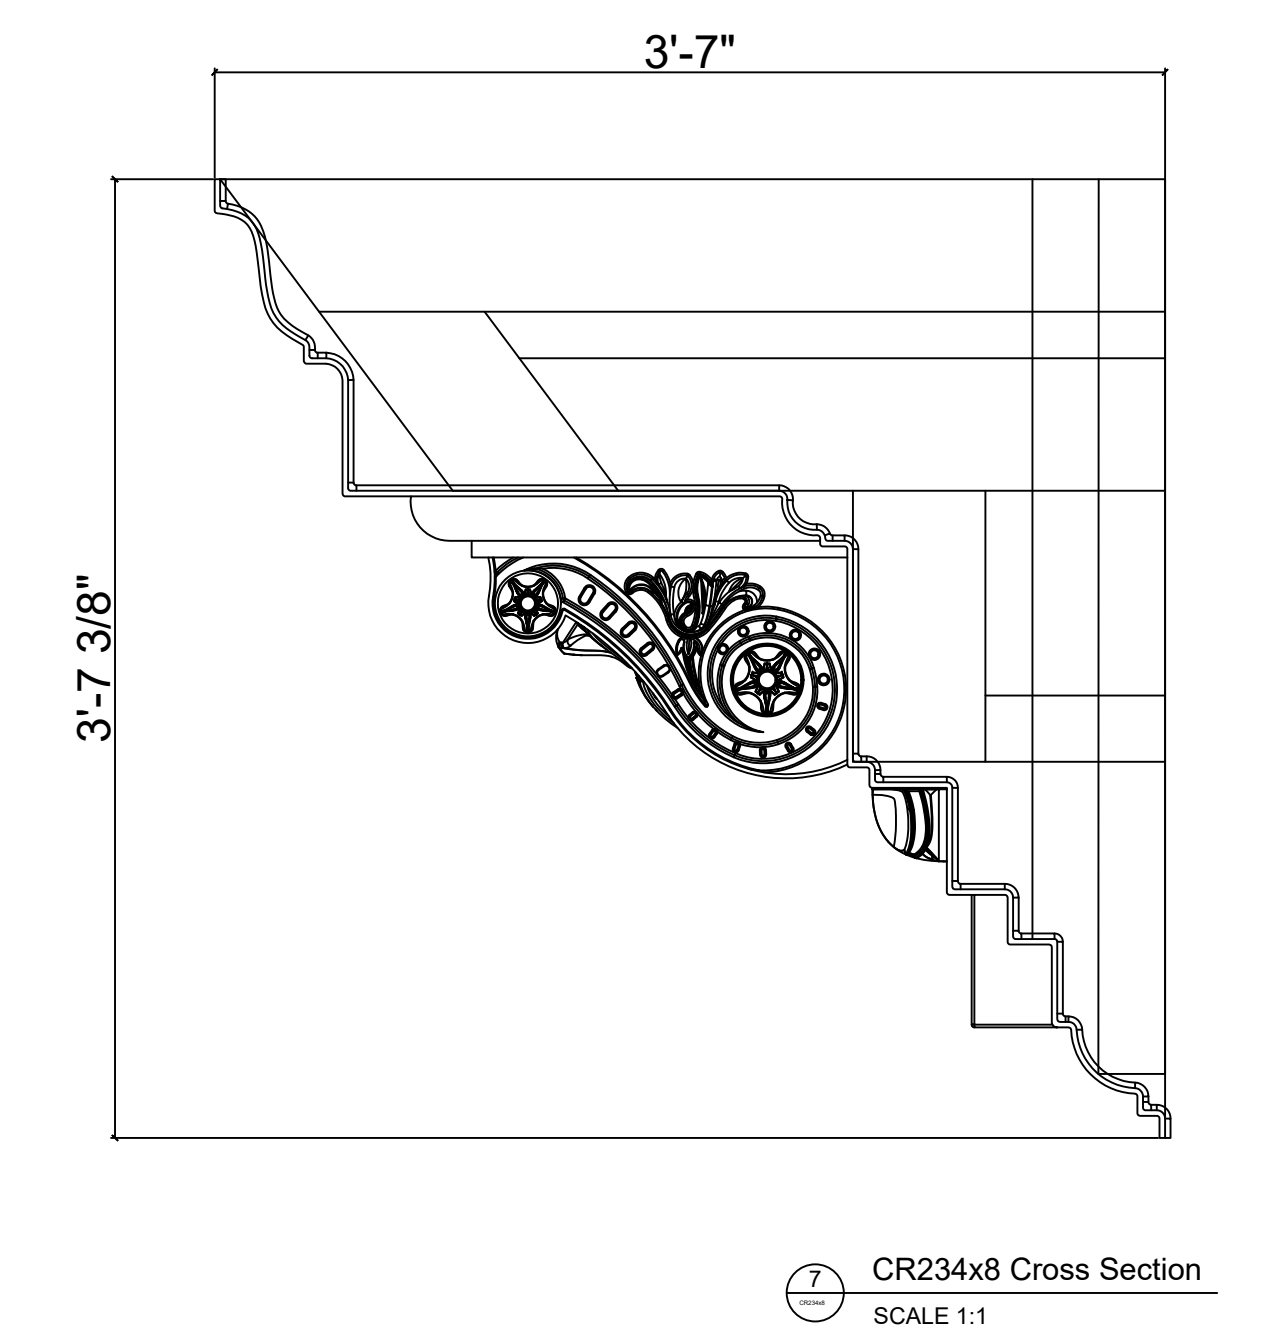

Fiberglass Cornice by: Royal Corinthian
Profile: CR234x8
3'-7 3/8" H x 3'-7" P x 96" L

Available in:
Paint Grade (white gel coat finish)
Pre-Finished (colored gel coat)
Stone Finish (textured or smooth)
Granite Finish (smooth granite look)

Manufactured by: Royal Corinthian
T. 888-265-8661
F. 888-344-2937
www.royalcorinthian.com
royalcor@royalcorinthian.com