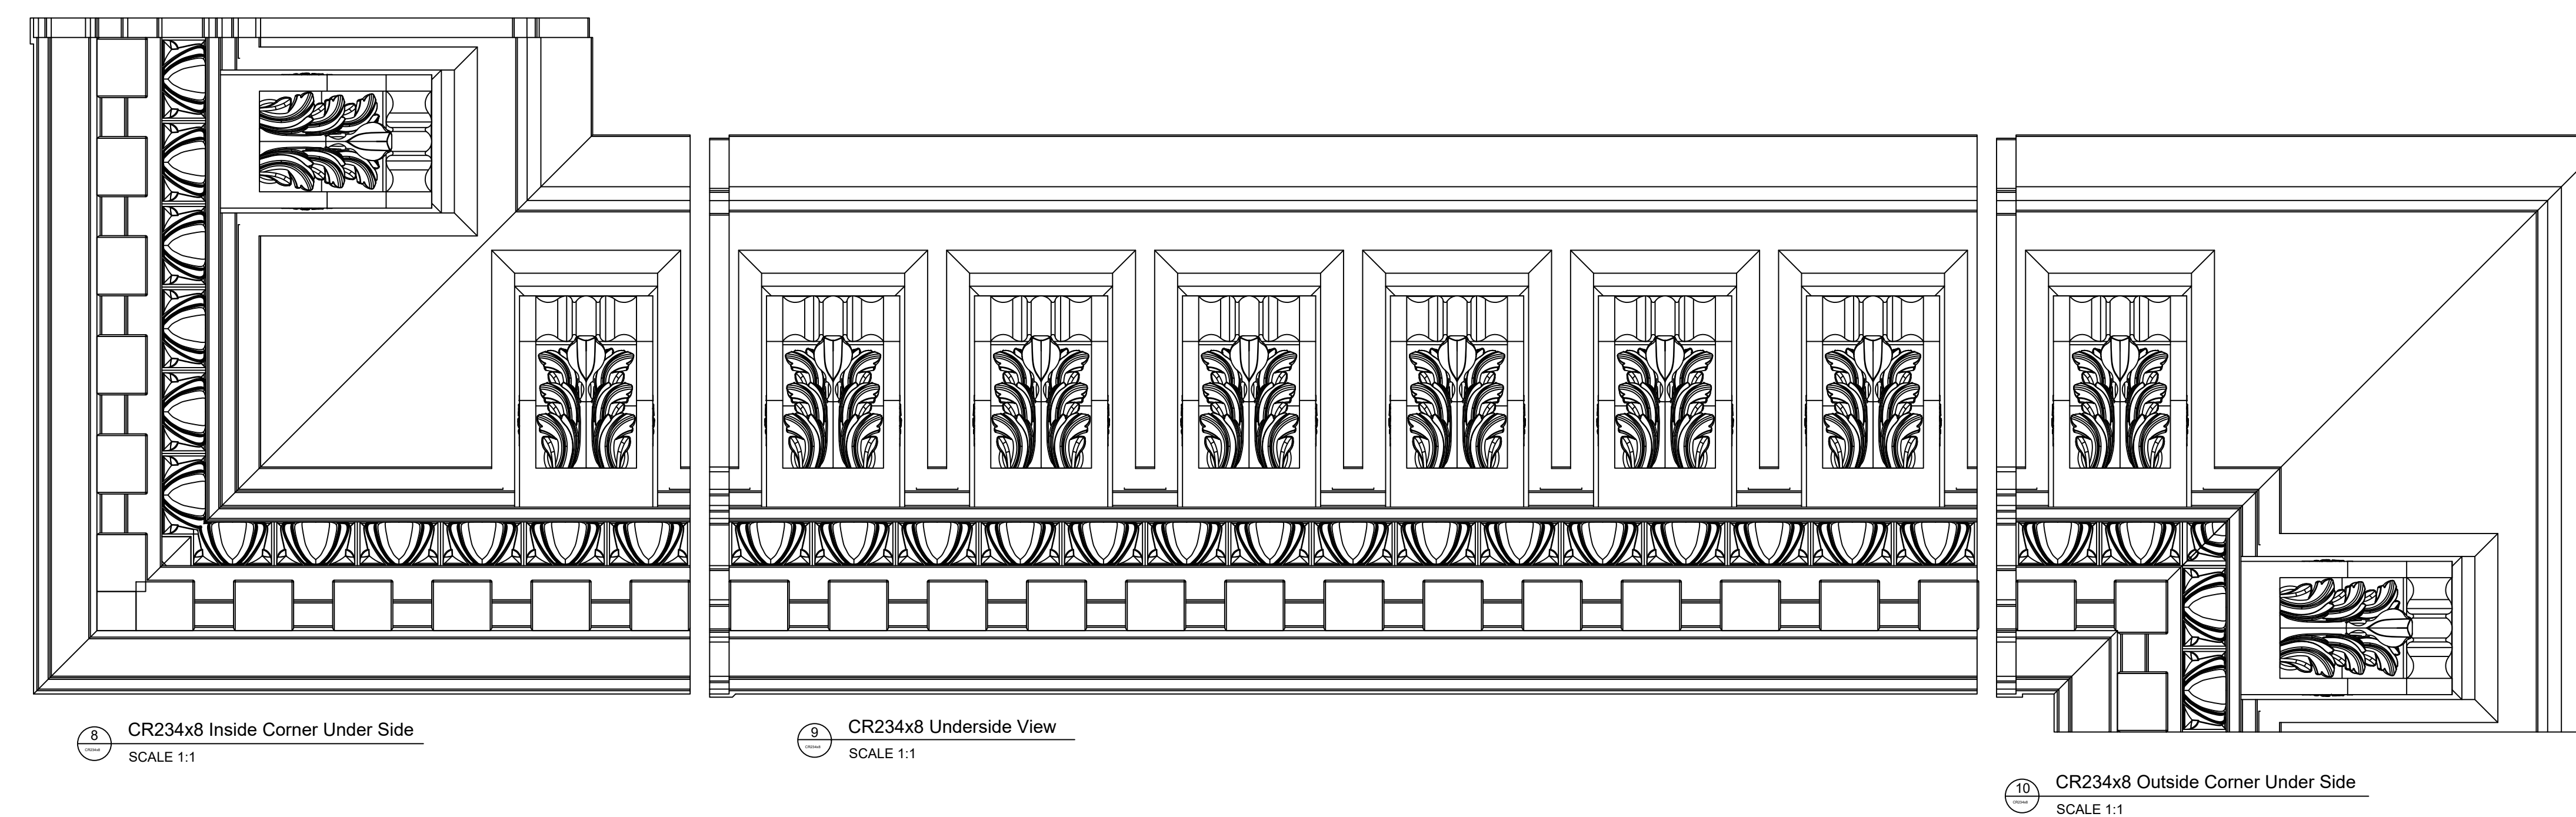

Fiberglass Cornice by: Royal Corinthian
Profile: CR234x8
3'-7 3/8" H x 3'-7" P x 96" L

Available in:
Paint Grade (white gel coat finish)
Pre-Finished (colored gel coat)
Stone Finish (textured or smooth)
Granite Finish (smooth granite look)

Manufactured by: Royal Corinthian
T. 888-265-8661
F. 888-344-2937
www.royalcorinthian.com
royalcor@royalcorinthian.com