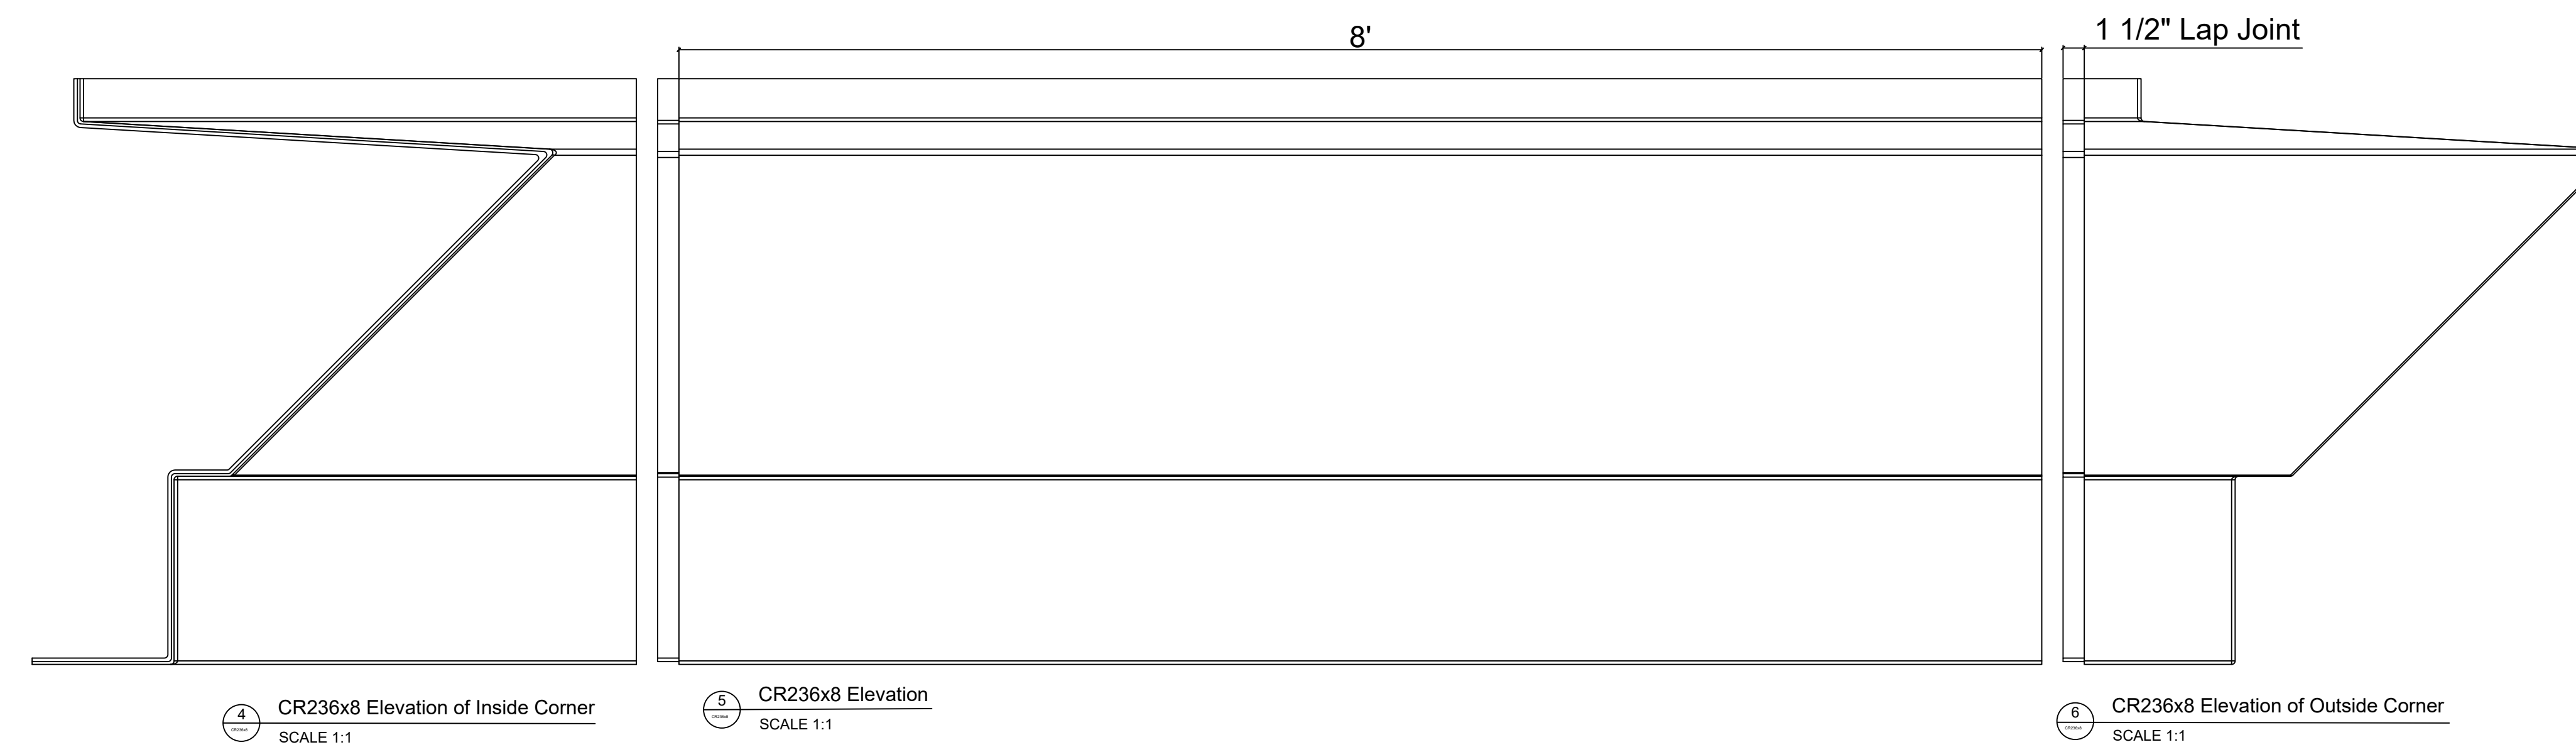

Fiberglass Cornice by: Royal Corinthian
Profile: CR236x8

3'-5 1/4" H x 3'-0 11/16" P x 96" L

Available in:

- Paint Grade (white gel coat finish)
- Pre-Finished (colored gel coat)
- Stone Finish (textured or smooth)
- Granite Finish (smooth granite look)

Manufactured by: Royal Corinthian

T. 888-265-8661

F. 888-344-2937

www.royalcorinthian.com

royalcor@royalcorinthian.com