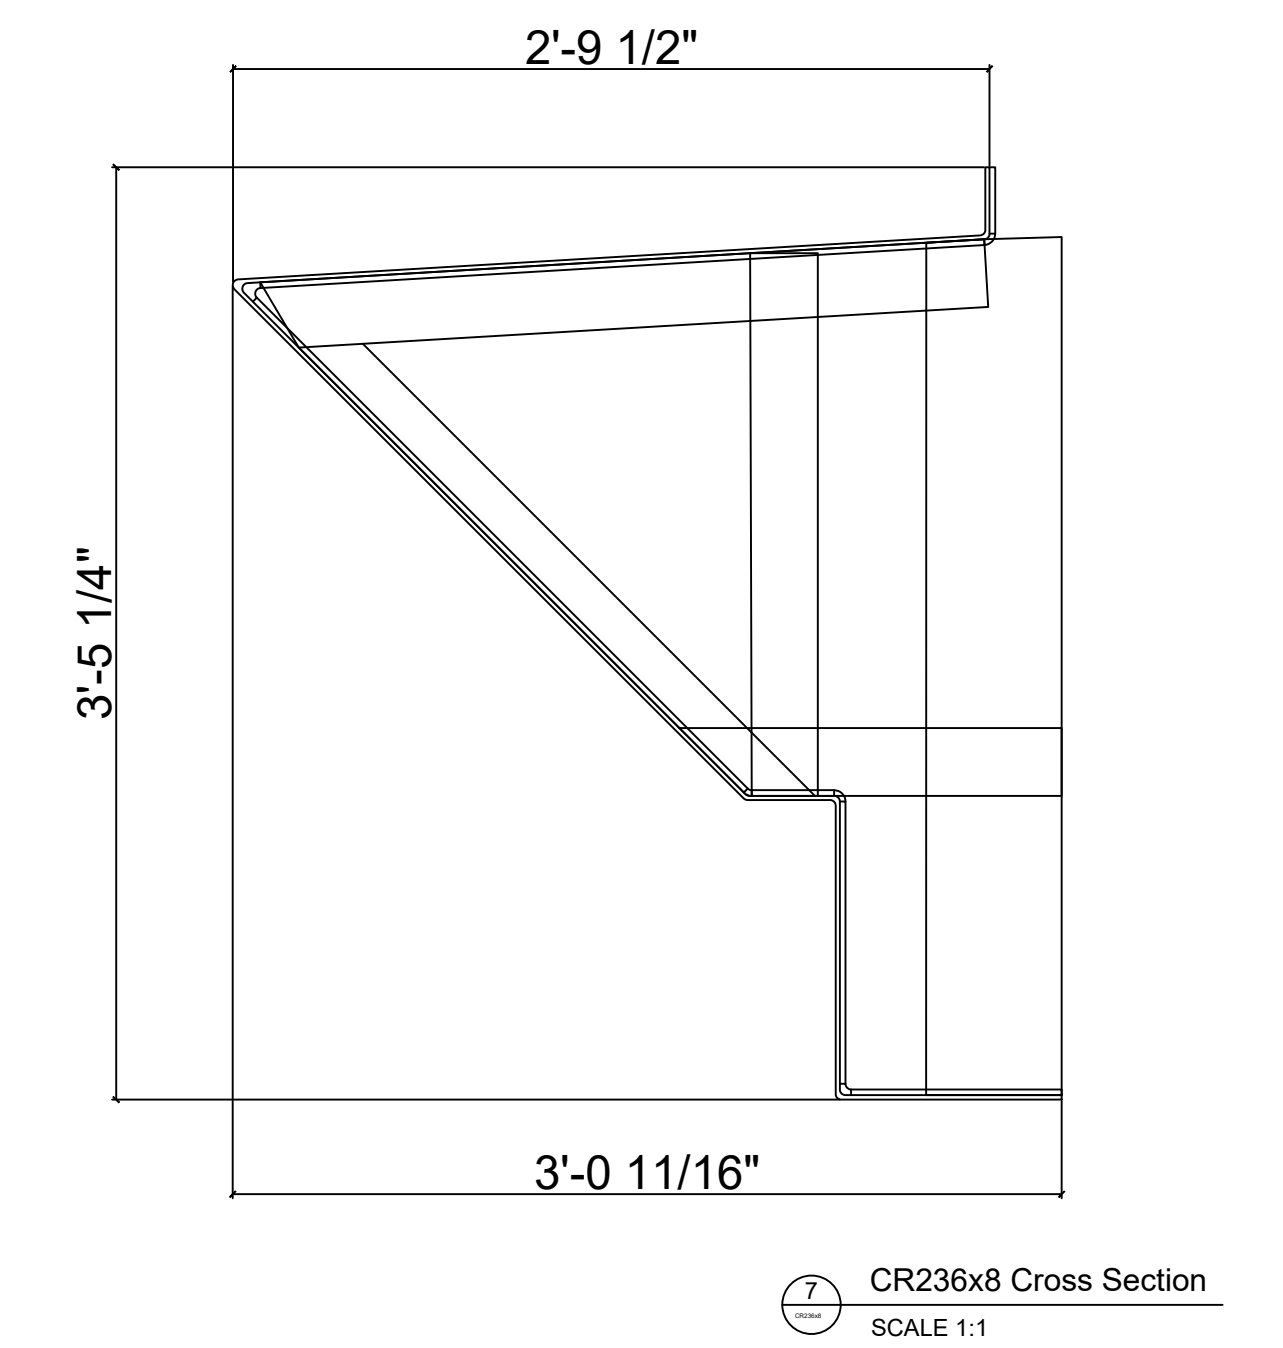

Fiberglass Cornice by: Royal Corinthian
Profile: CR236x8

3'-5 1/4" H x 3'-0 11/16" P x 96" L

Available in:

- Paint Grade (white gel coat finish)
- Pre-Finished (colored gel coat)
- Stone Finish (textured or smooth)
- Granite Finish (smooth granite look)

Manufactured by: Royal Corinthian

T. 888-265-8661

F. 888-344-2937

www.royalcorinthian.com

royalcor@royalcorinthian.com