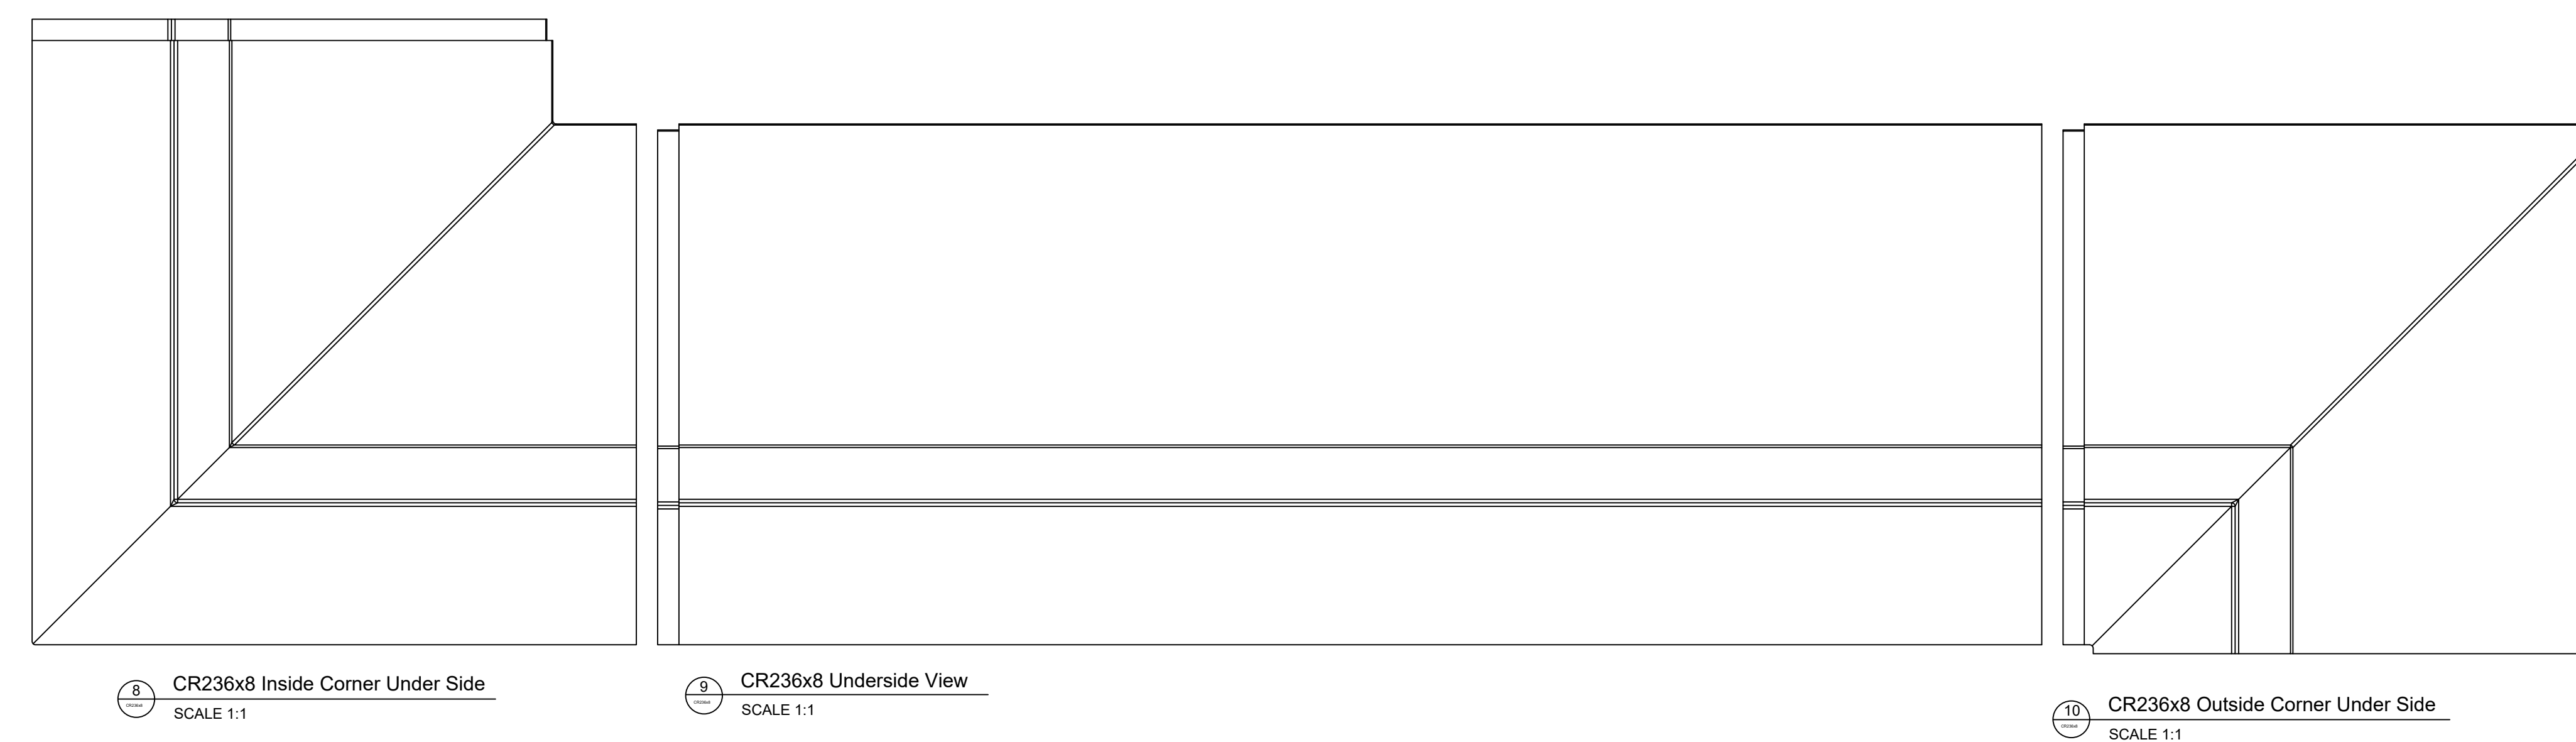

Fiberglass Cornice by: Royal Corinthian
Profile: CR236x8

3'-5 1/4" H x 3'-0 11/16" P x 96" L

Available in:

- Paint Grade (white gel coat finish)
- Pre-Finished (colored gel coat)
- Stone Finish (textured or smooth)
- Granite Finish (smooth granite look)

Manufactured by: Royal Corinthian

T. 888-265-8661

F. 888-344-2937

www.royalcorinthian.com

royalcor@royalcorinthian.com