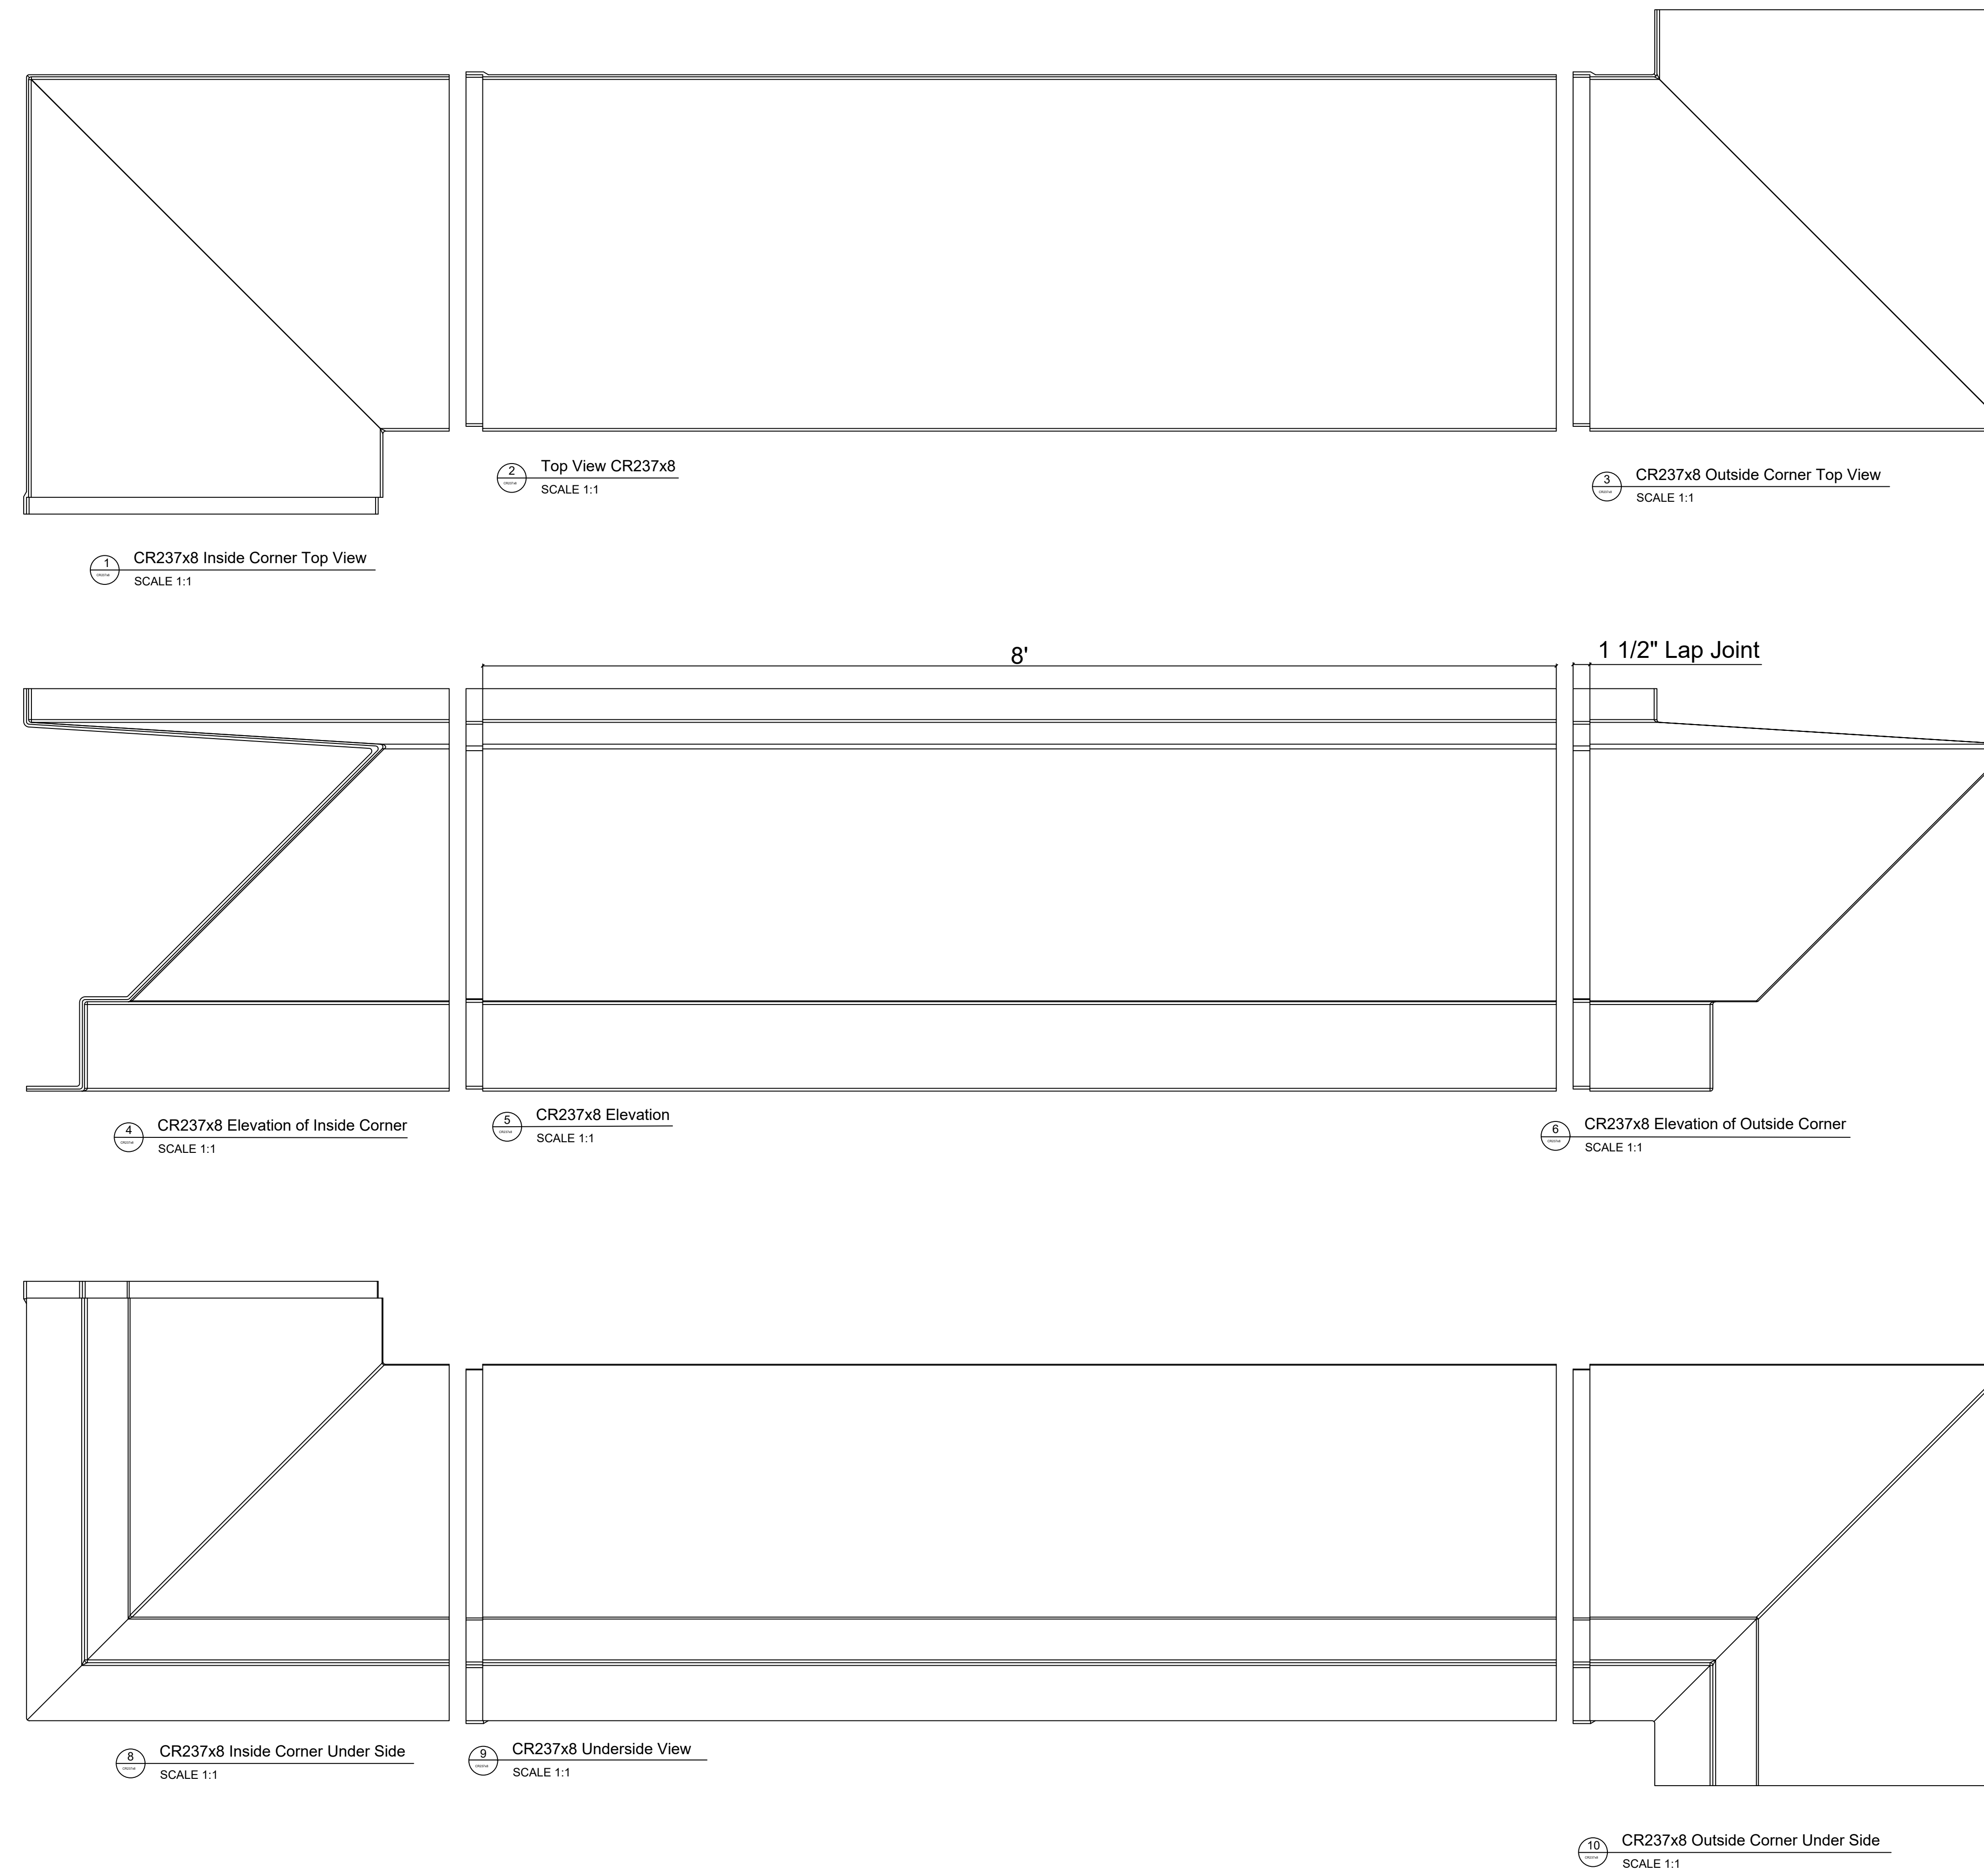

Fiberglass Cornice by: Royal Corinthian
 Profile: CR237x8
 3' H x 2'-7 7/8" P x 96" L

Available in:
 Paint Grade (white gel coat finish)
 Pre-Finished (colored gel coat)
 Stone Finish (textured or smooth)
 Granite Finish (smooth granite look)

Manufactured by: Royal Corinthian
 T. 888-265-8661
 F. 888-344-2937
www.royalcorinthian.com
royalcor@royalcorinthian.com

This is a recommendation. Actual framing to be determined by Engineer.