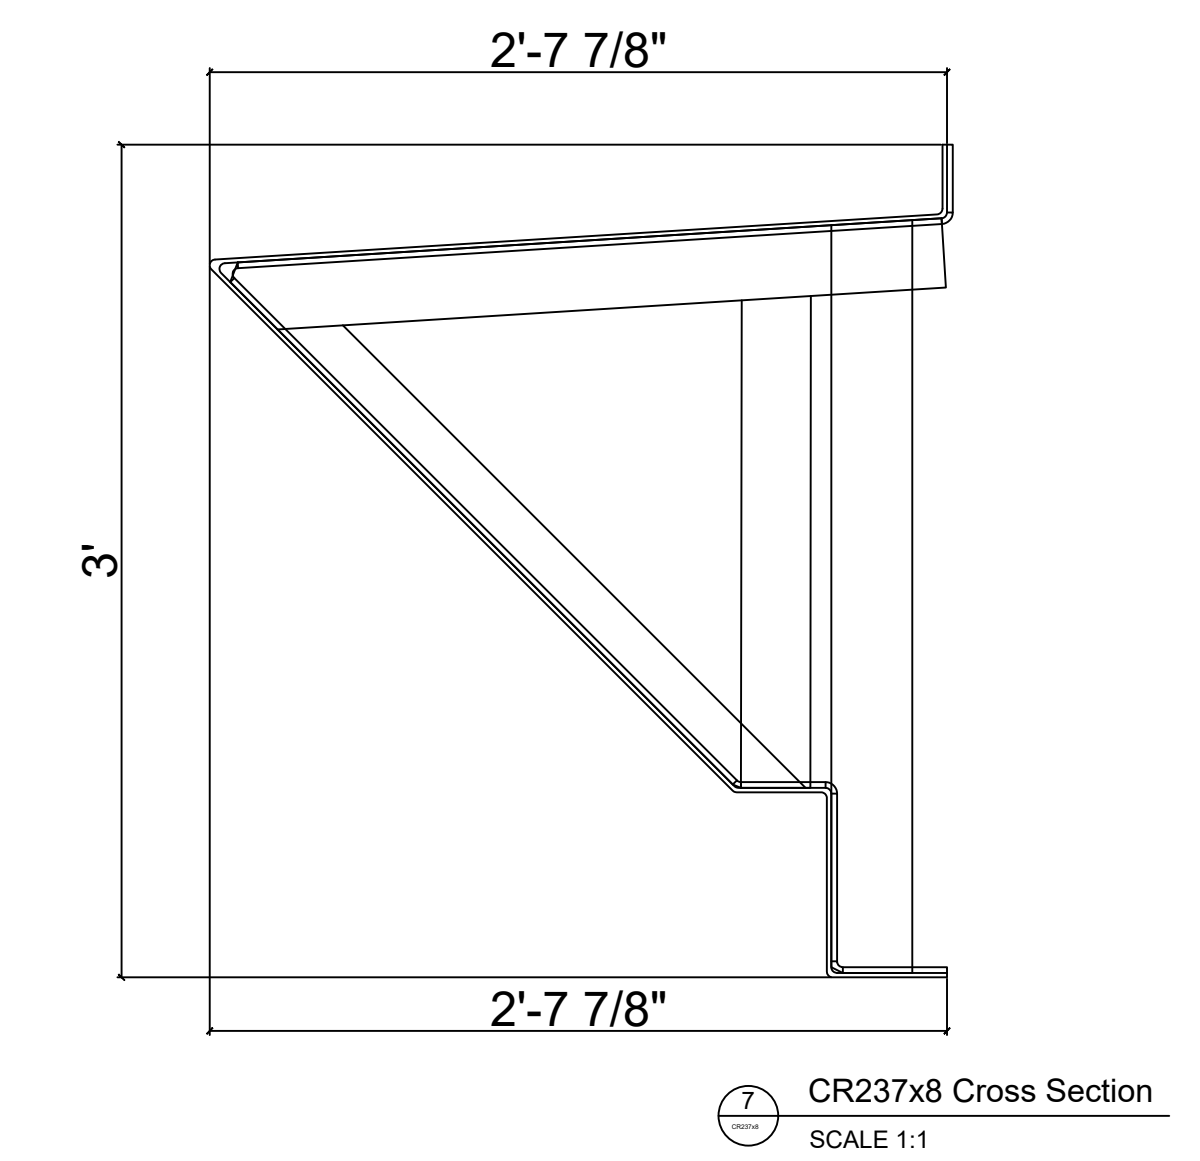

Fiberglass Cornice by: Royal Corinthian
Profile: CR237x8
3' H x 2'-7 7/8" P x 96" L

Available in:
Paint Grade (white gel coat finish)
Pre-Finished (colored gel coat)
Stone Finish (textured or smooth)
Granite Finish (smooth granite look)

Manufactured by: Royal Corinthian
T. 888-265-8661
F. 888-344-2937
www.royalcorinthian.com
royalcor@royalcorinthian.com