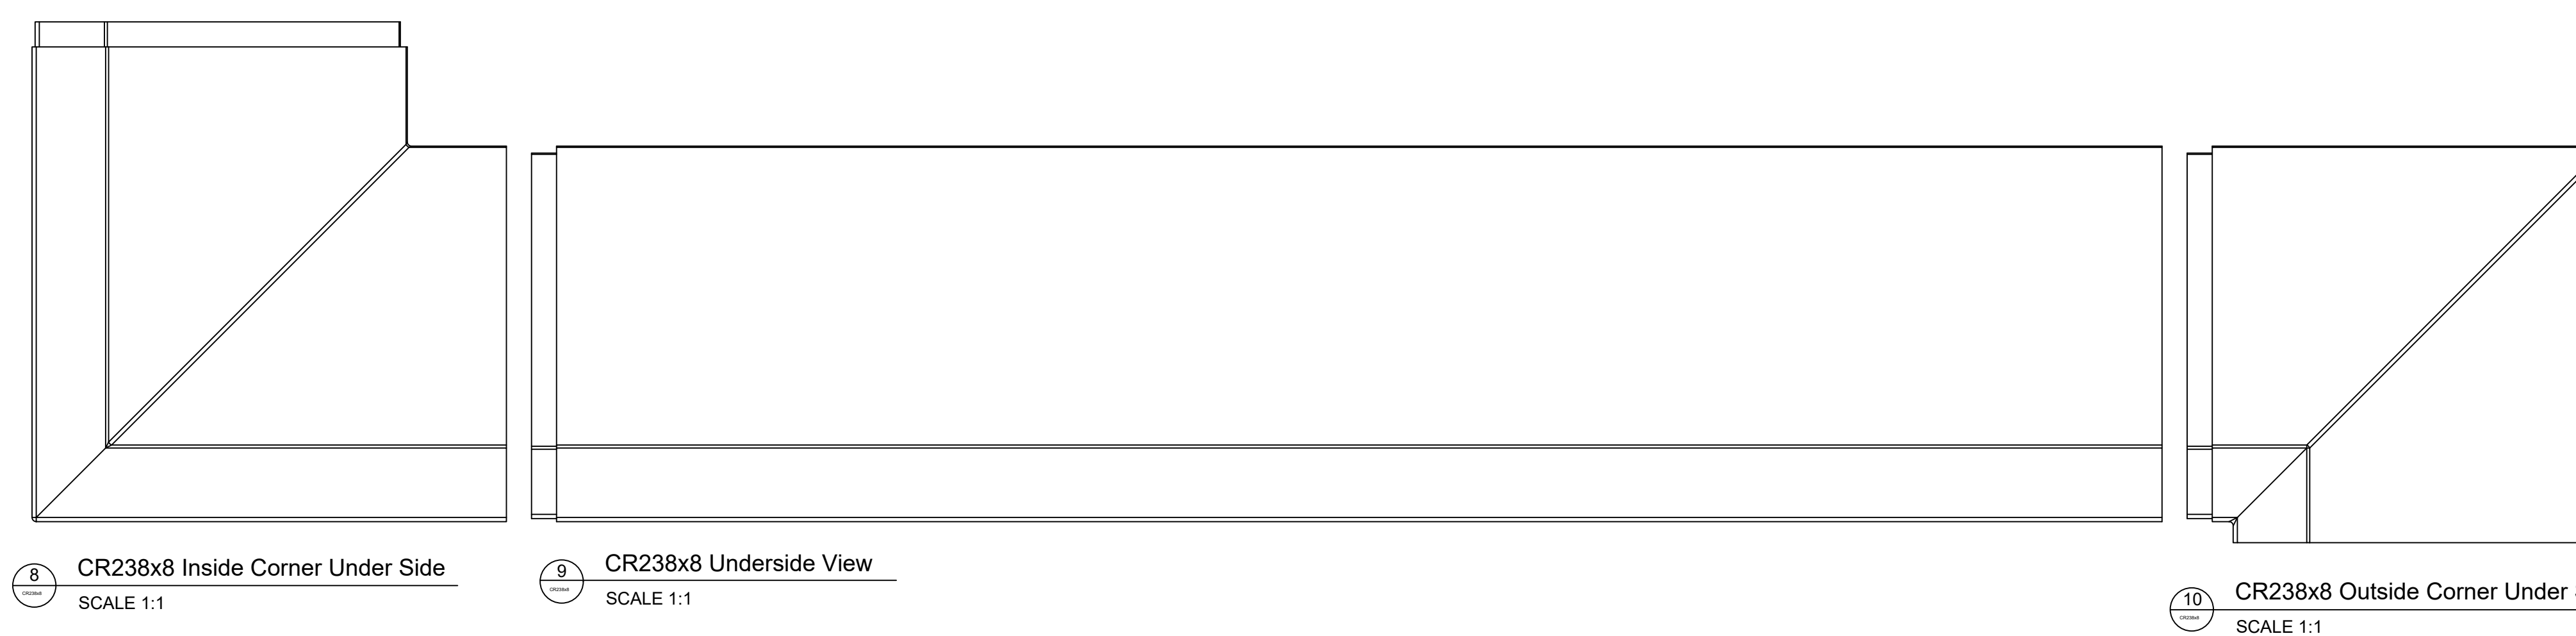

Fiberglass Cornice by: Royal Corinthian
Profile: CR238x8
1'-9 3/4" H x 1'-10 7/16" P x 96" L

Available in:
Paint Grade (white gel coat finish)
Pre-Finished (colored gel coat)
Stone Finish (textured or smooth)
Granite Finish (smooth granite look)

Manufactured by: Royal Corinthian
T. 888-265-8661
F. 888-344-2937
www.royalcorinthian.com
royalcor@royalcorinthian.com