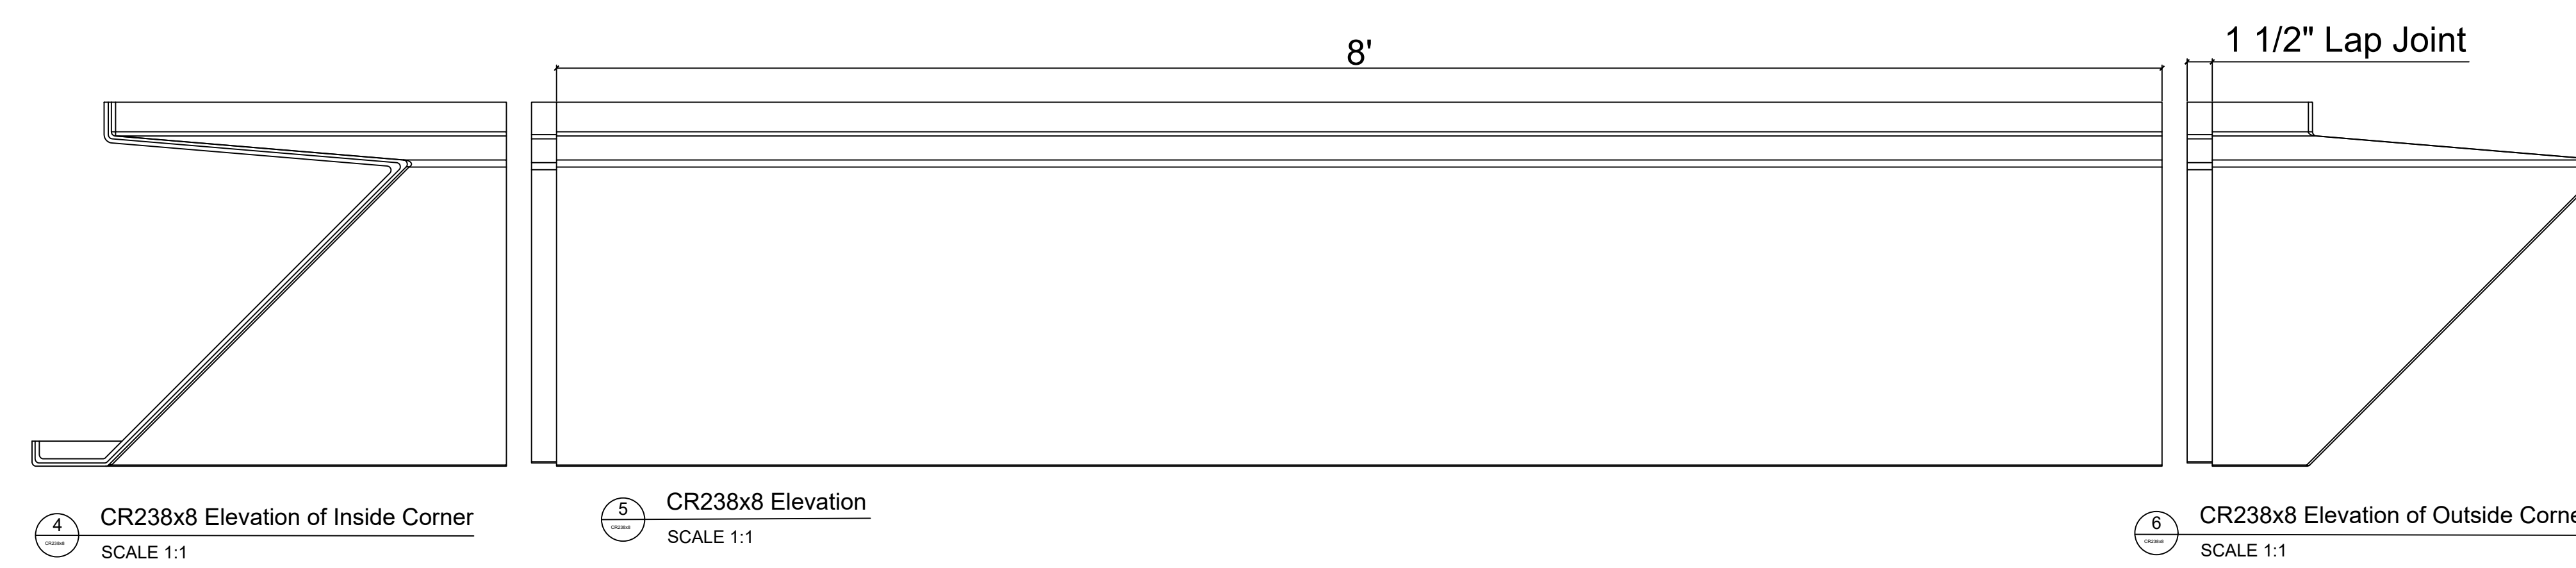

Fiberglass Cornice by: Royal Corinthian
Profile: CR238x8
1'-9 3/4" H x 1'-10 7/16" P x 96" L

Available in:
Paint Grade (white gel coat finish)
Pre-Finished (colored gel coat)
Stone Finish (textured or smooth)
Granite Finish (smooth granite look)

Manufactured by: Royal Corinthian
T. 888-265-8661
F. 888-344-2937
www.royalcorinthian.com
royalcor@royalcorinthian.com