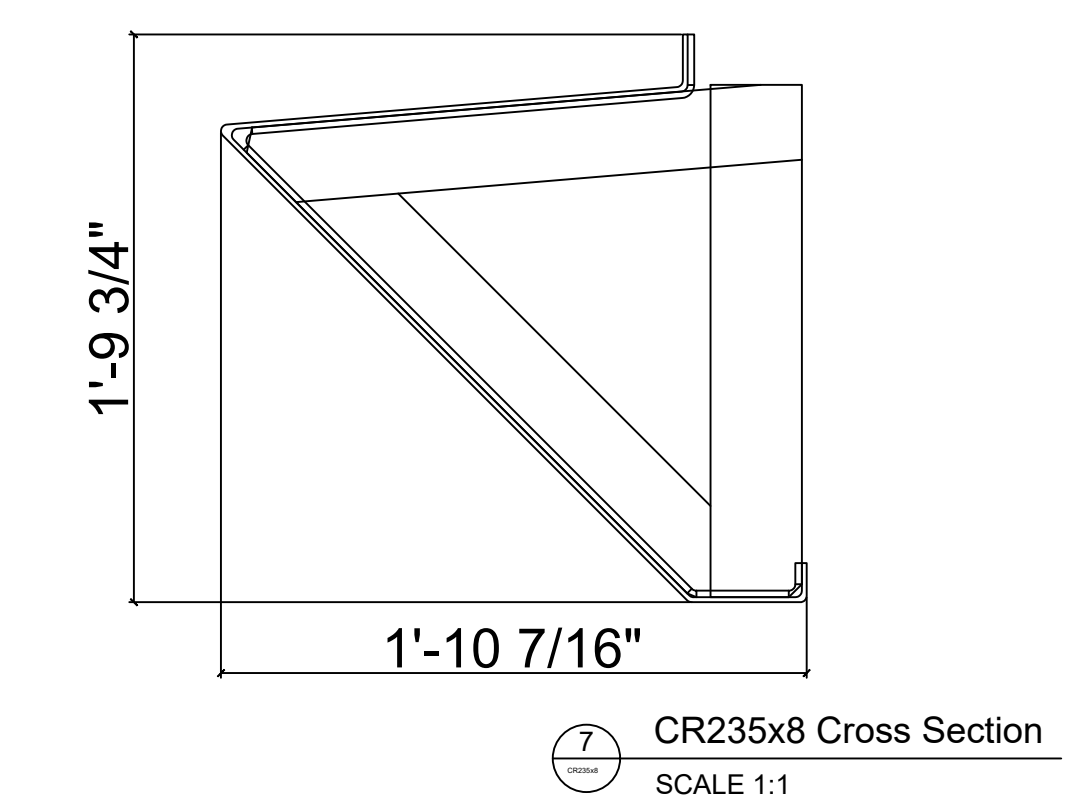

Fiberglass Cornice by: Royal Corinthian
Profile: CR238x8
1'-9 3/4" H x 1'-10 7/16" P x 96" L

Available in:
Paint Grade (white gel coat finish)
Pre-Finished (colored gel coat)
Stone Finish (textured or smooth)
Granite Finish (smooth granite look)

Manufactured by: Royal Corinthian
T. 888-265-8661
F. 888-344-2937
www.royalcorinthian.com
royalcor@royalcorinthian.com