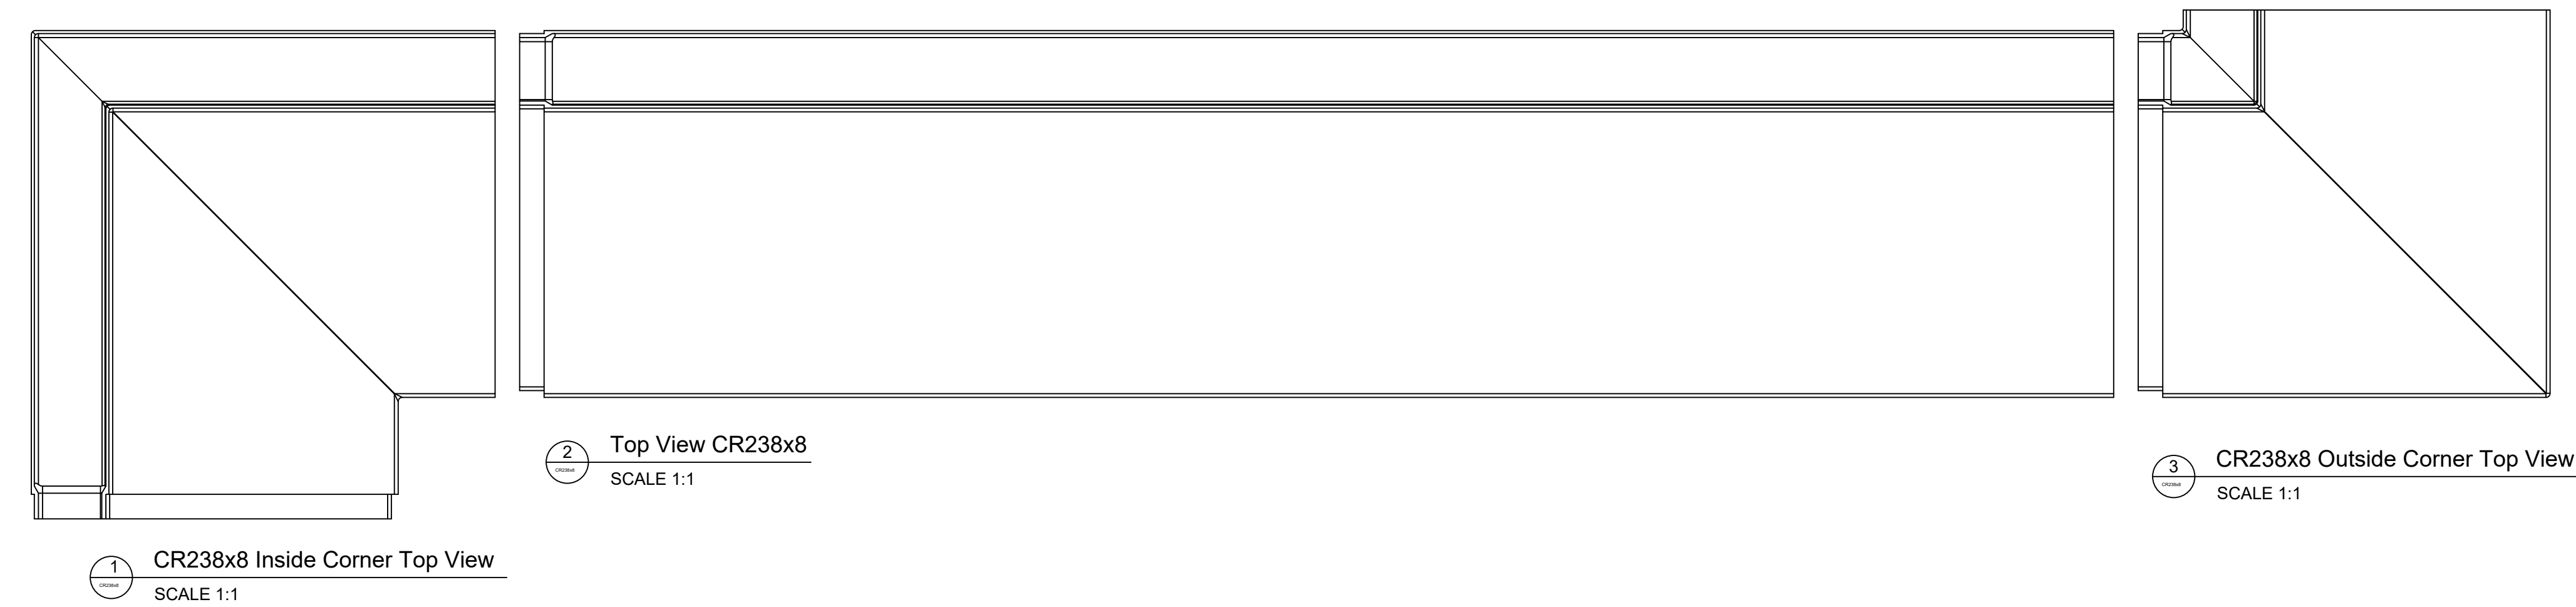

Fiberglass Cornice by: Royal Corinthian
Profile: CR238x8
1'-9 3/4" H x 1'-10 7/16" P x 96" L

Available in:
Paint Grade (white gel coat finish)
Pre-Finished (colored gel coat)
Stone Finish (textured or smooth)
Granite Finish (smooth granite look)

Manufactured by: Royal Corinthian
T. 888-265-8661
F. 888-344-2937
www.royalcorinthian.com
royalcor@royalcorinthian.com