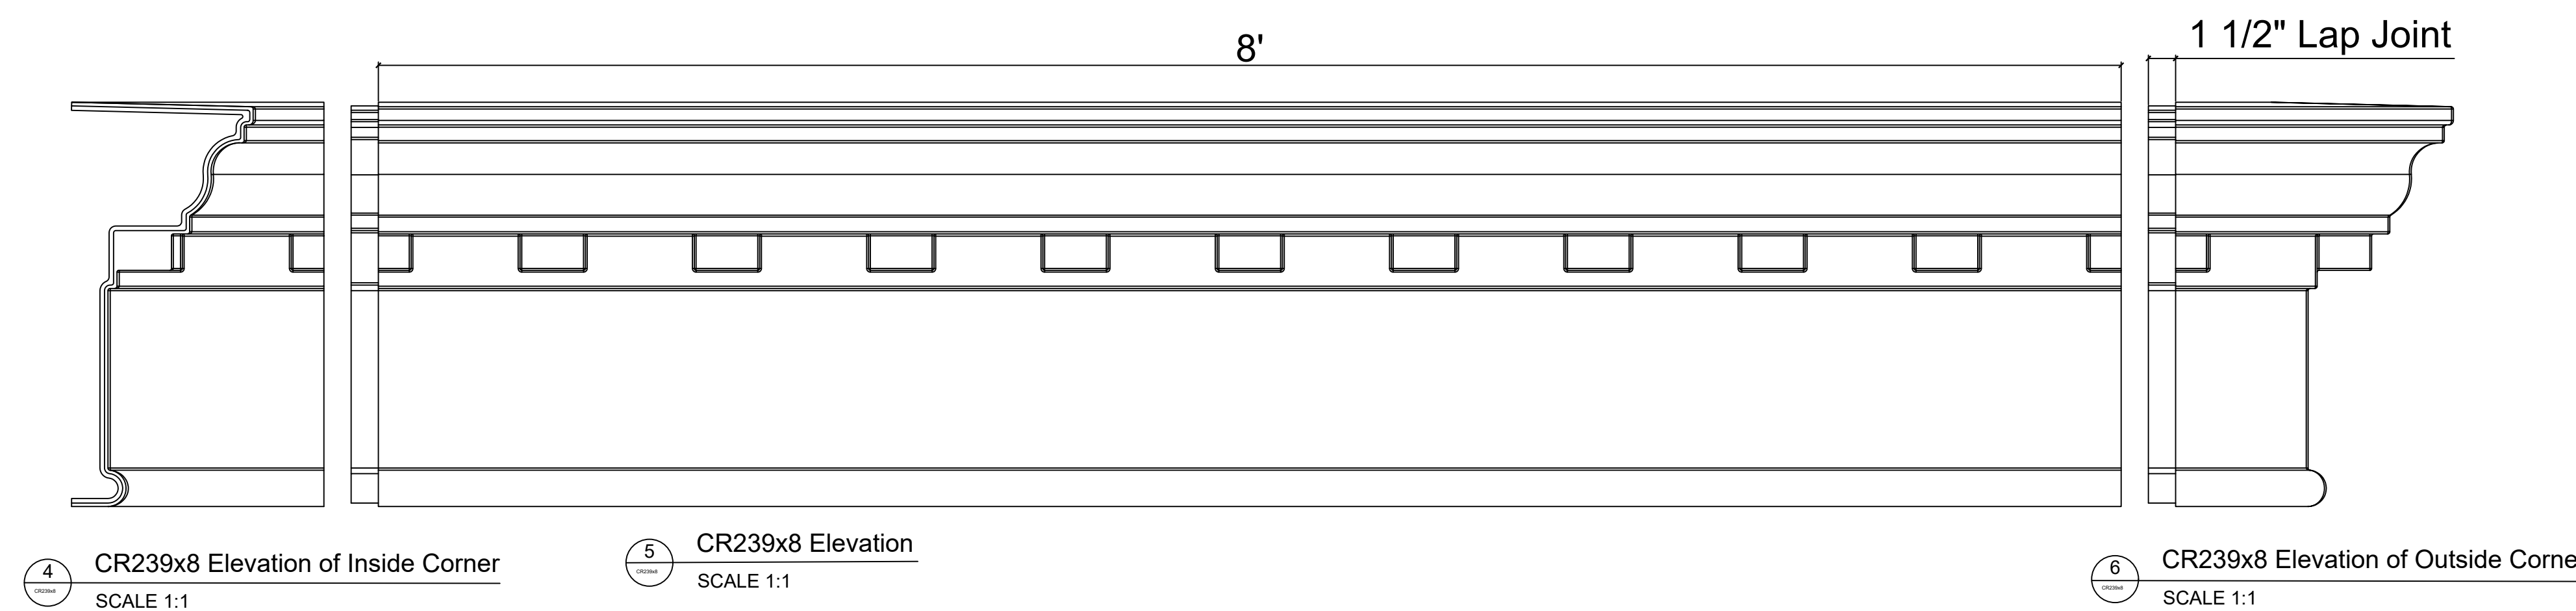

Fiberglass Cornice by: Royal Corinthian  
 Profile: CR239x8  
 1'-10 1/4" H x 10" P x 96" L

Available in:  
 Paint Grade (white gel coat finish)  
 Pre-Finished (colored gel coat)  
 Stone Finish (textured or smooth)  
 Granite Finish (smooth granite look)

1 CR239x8 Inside Corner Top View  
SCALE 1:1

8 CR239x8 Inside Corner Under Side  
SCALE 1:1

9 CR239x8 Underside View  
SCALE 1:1

10 CR239x8 Outside Corner Under Side  
SCALE 1:1

This is a recommendation. Actual framing to be determined by Engineer.