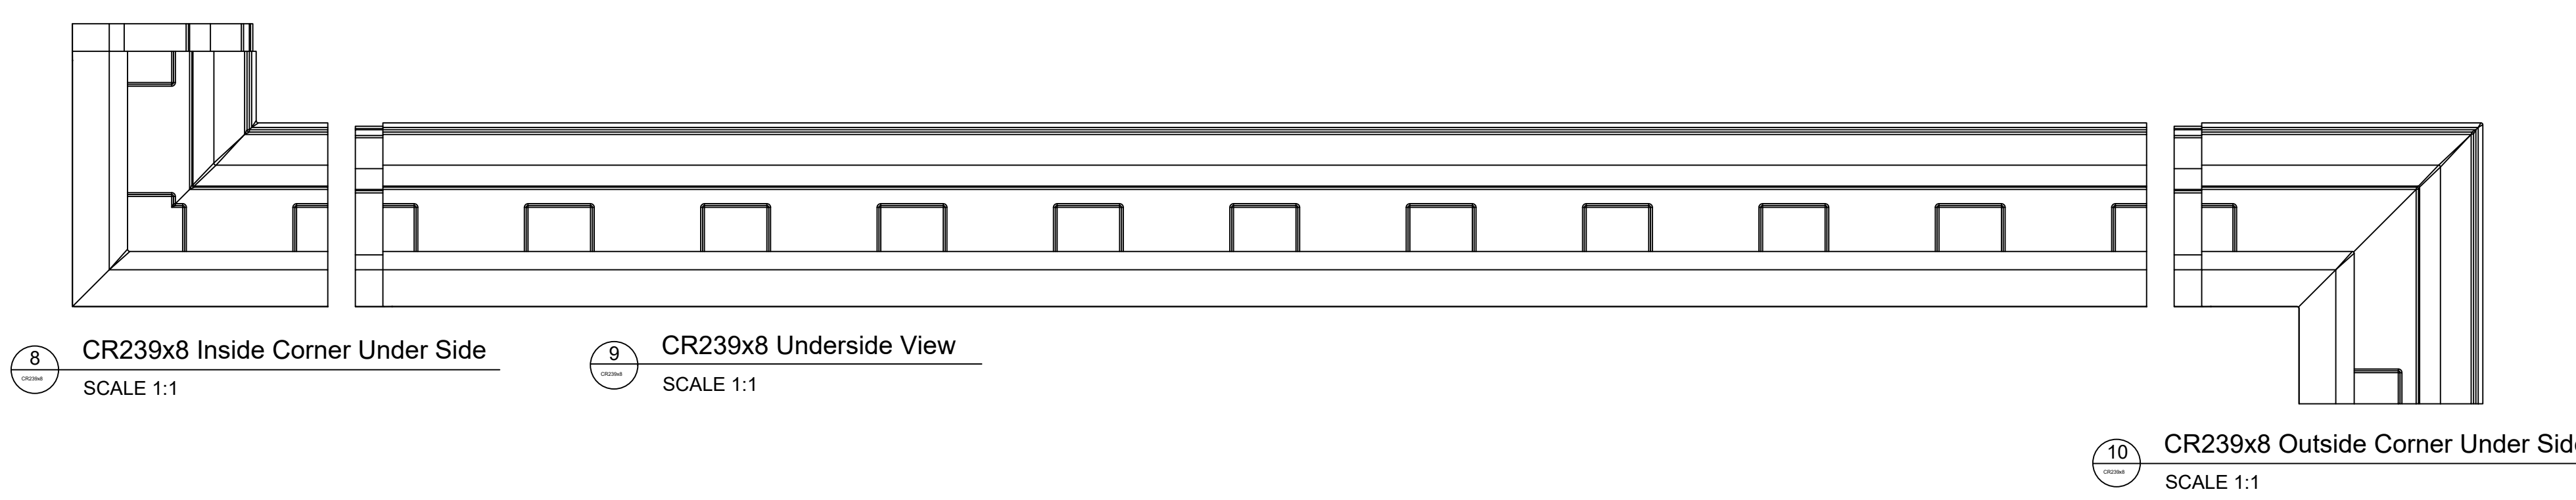

Fiberglass Cornice by: Royal Corinthian  
 Profile: CR239x8  
 1'-10 1/4" H x 10" P x 96" L

Available in:  
 Paint Grade (white gel coat finish)  
 Pre-Finished (colored gel coat)  
 Stone Finish (textured or smooth)  
 Granite Finish (smooth granite look)

1 CR239x8 Inside Corner Top View  
SCALE 1:1

8 CR239x8 Inside Corner Under Side  
SCALE 1:1

9 CR239x8 Underside View  
SCALE 1:1

10 CR239x8 Outside Corner Under Side  
SCALE 1:1

This is a recommendation. Actual framing to be determined by Engineer.