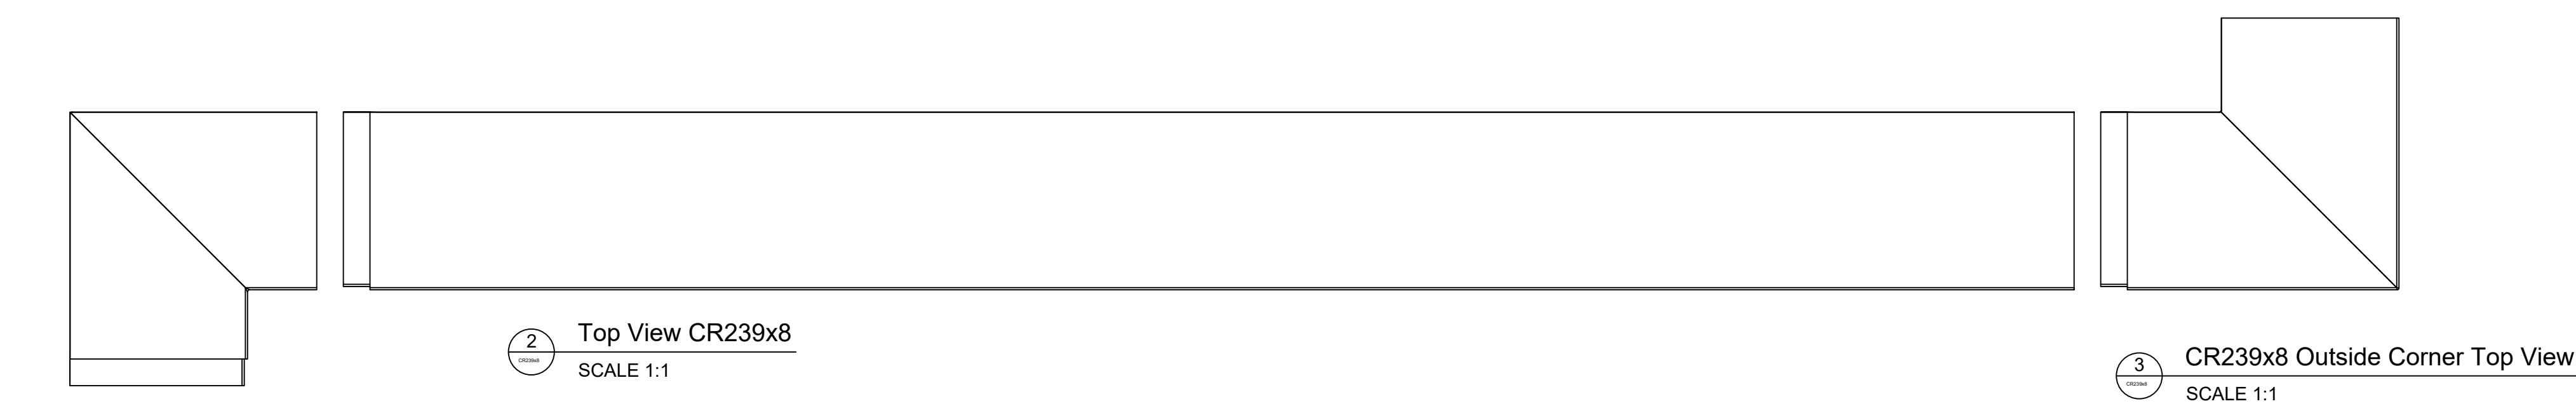

Fiberglass Cornice by: Royal Corinthian  
 Profile: CR239x8  
 1'-10 1/4" H x 10" P x 96" L

Available in:  
 Paint Grade (white gel coat finish)  
 Pre-Finished (colored gel coat)  
 Stone Finish (textured or smooth)  
 Granite Finish (smooth granite look)

1 CR239x8 Inside Corner Top View  
SCALE 1:1

8 CR239x8 Inside Corner Under Side  
SCALE 1:1

9 CR239x8 Underside View  
SCALE 1:1

10 CR239x8 Outside Corner Under Side  
SCALE 1:1

This is a recommendation. Actual framing to be determined by Engineer.