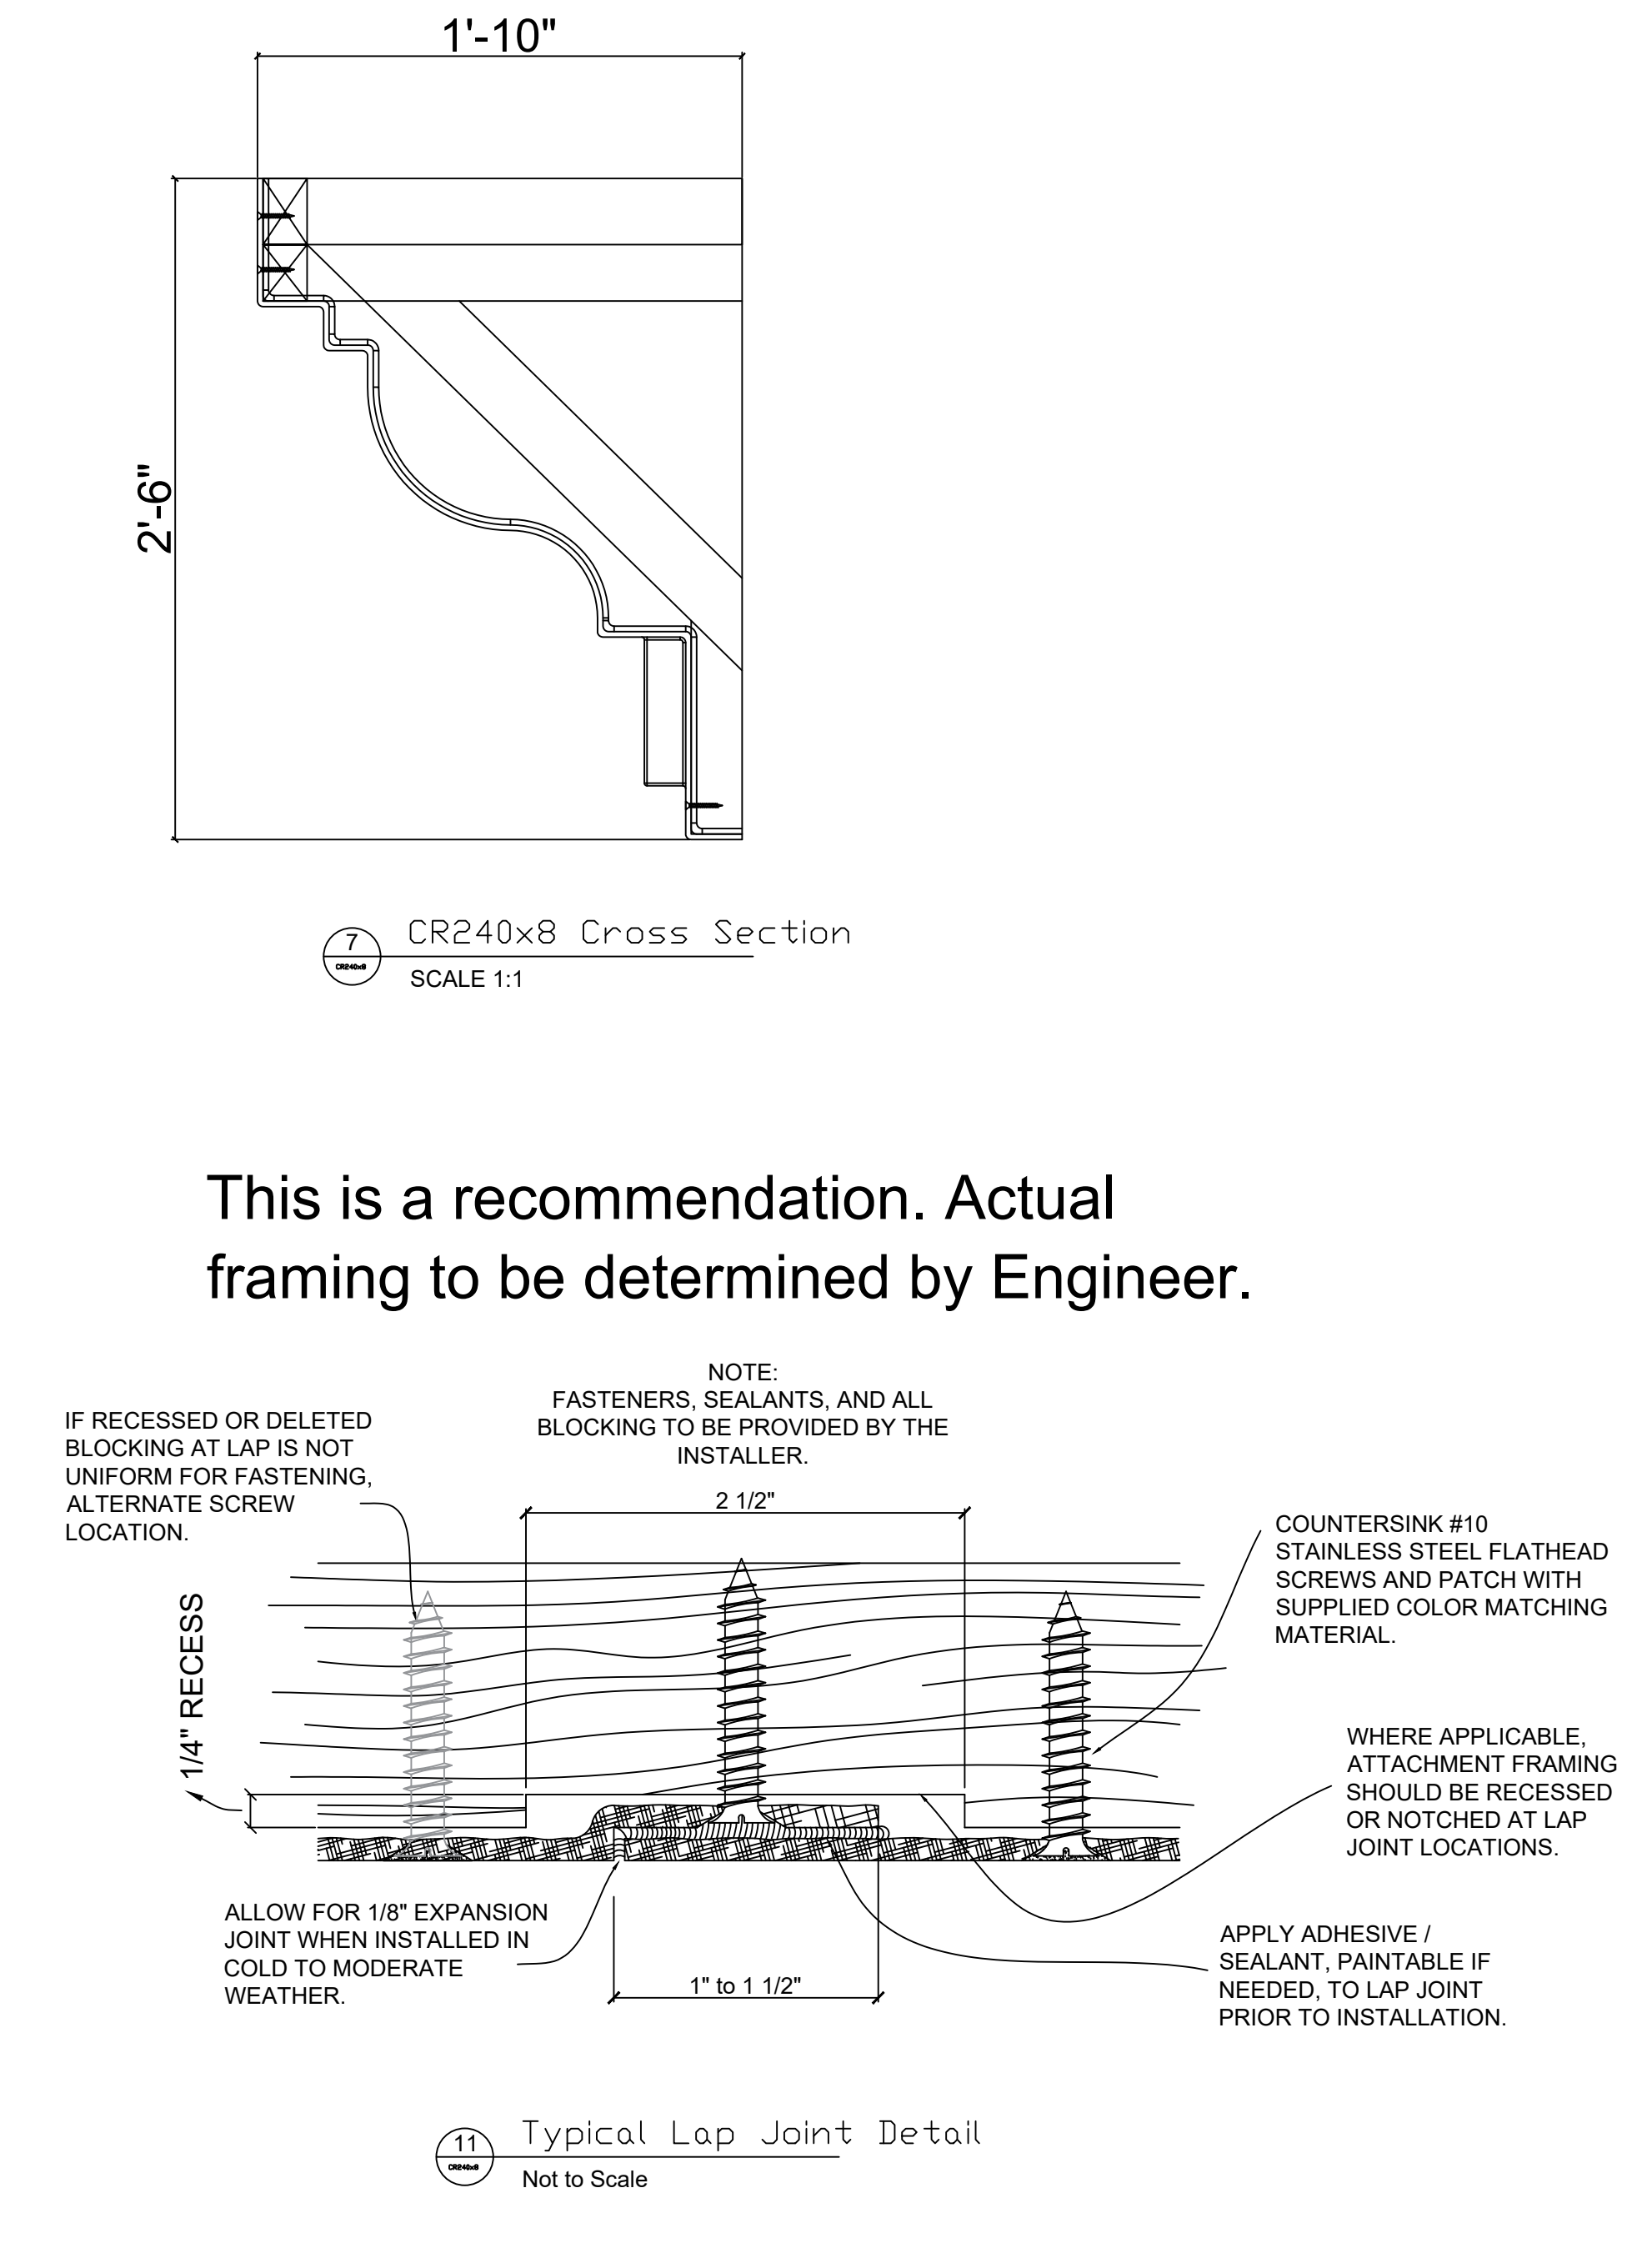

Fiberglass Cornice by: Royal Corinthian
Profile: CR240x8
2'-6" H x 1'-10" P x 96" L

Available in:
Paint Grade (white gel coat finish)
Pre-Finished (colored gel coat)
Stone Finish (textured or smooth)
Granite Finish (smooth granite look)

Manufactured by: Royal Corinthian
T. 888-265-8661
F. 888-344-2937
www.royalcorinthian.com
royalcor@royalcorinthian.com

This is a recommendation. Actual framing to be determined by Engineer.