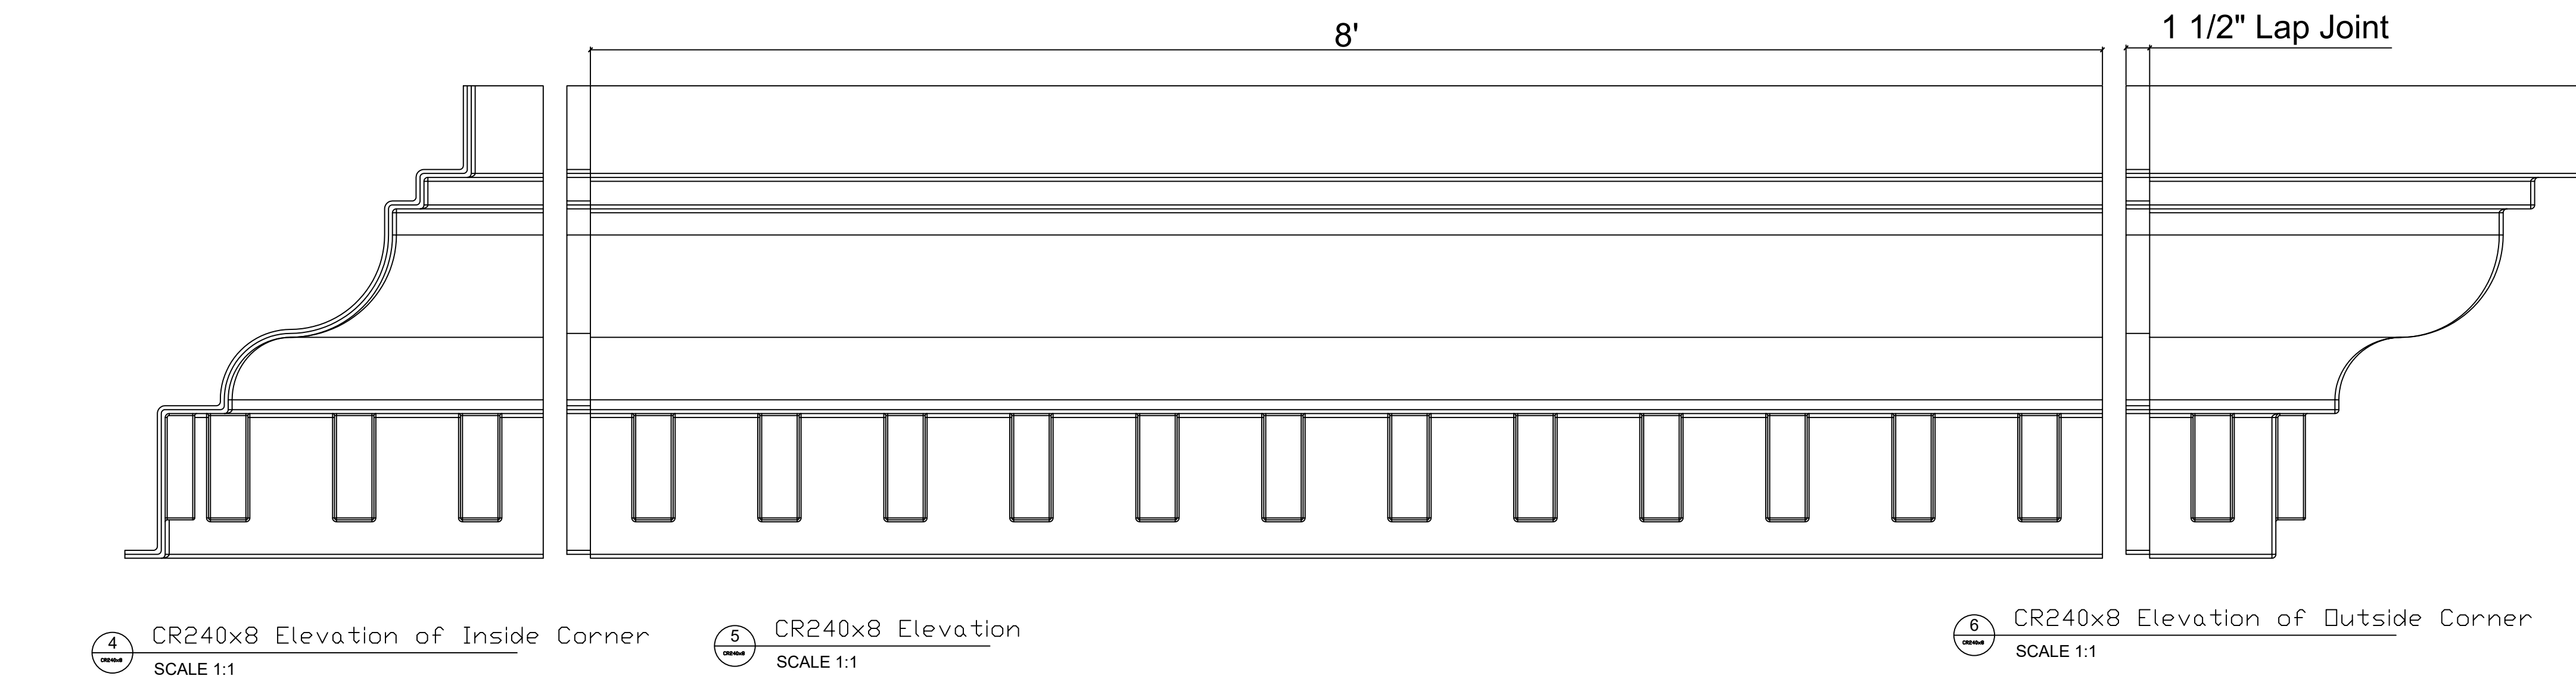

Fiberglass Cornice by: Royal Corinthian
Profile: CR240x8
2'-6" H x 1'-10" P x 96" L

Available in:
Paint Grade (white gel coat finish)
Pre-Finished (colored gel coat)
Stone Finish (textured or smooth)
Granite Finish (smooth granite look)

Manufactured by: Royal Corinthian
T. 888-265-8661
F. 888-344-2937
www.royalcorinthian.com
royalcor@royalcorinthian.com

This is a recommendation. Actual framing to be determined by Engineer.