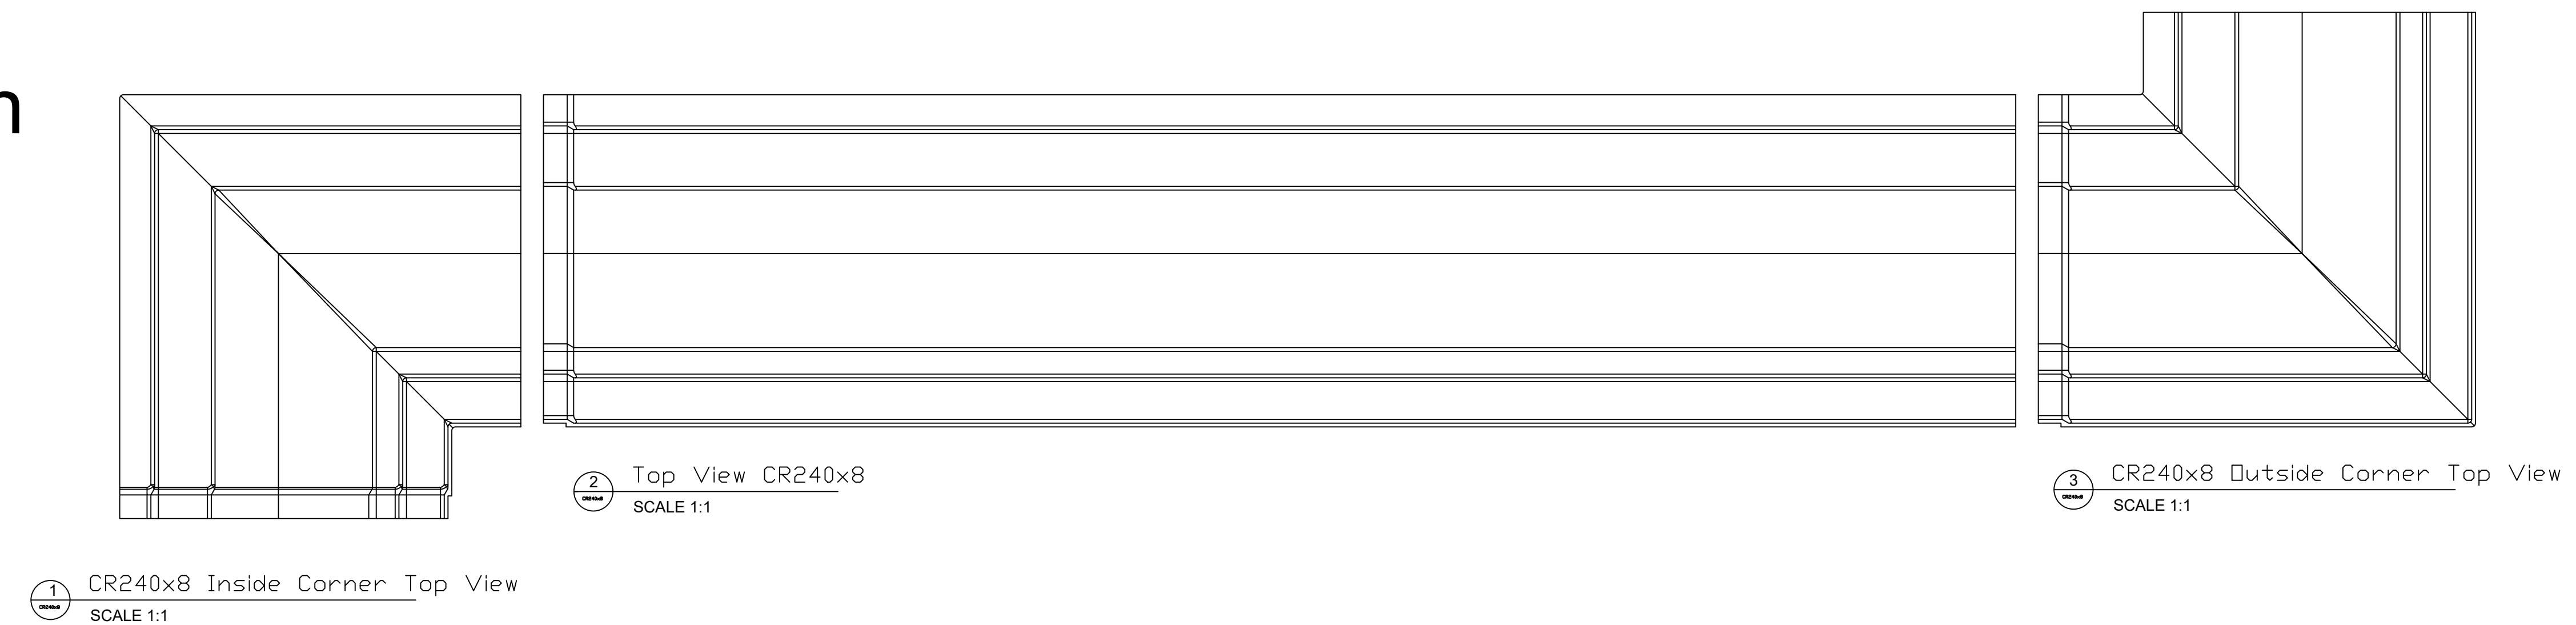

Fiberglass Cornice by: Royal Corinthian
Profile: CR240x8
2'-6" H x 1'-10" P x 96" L

Available in:
Paint Grade (white gel coat finish)
Pre-Finished (colored gel coat)
Stone Finish (textured or smooth)
Granite Finish (smooth granite look)

Manufactured by: Royal Corinthian
T. 888-265-8661
F. 888-344-2937
www.royalcorinthian.com
royalcor@royalcorinthian.com

This is a recommendation. Actual framing to be determined by Engineer.