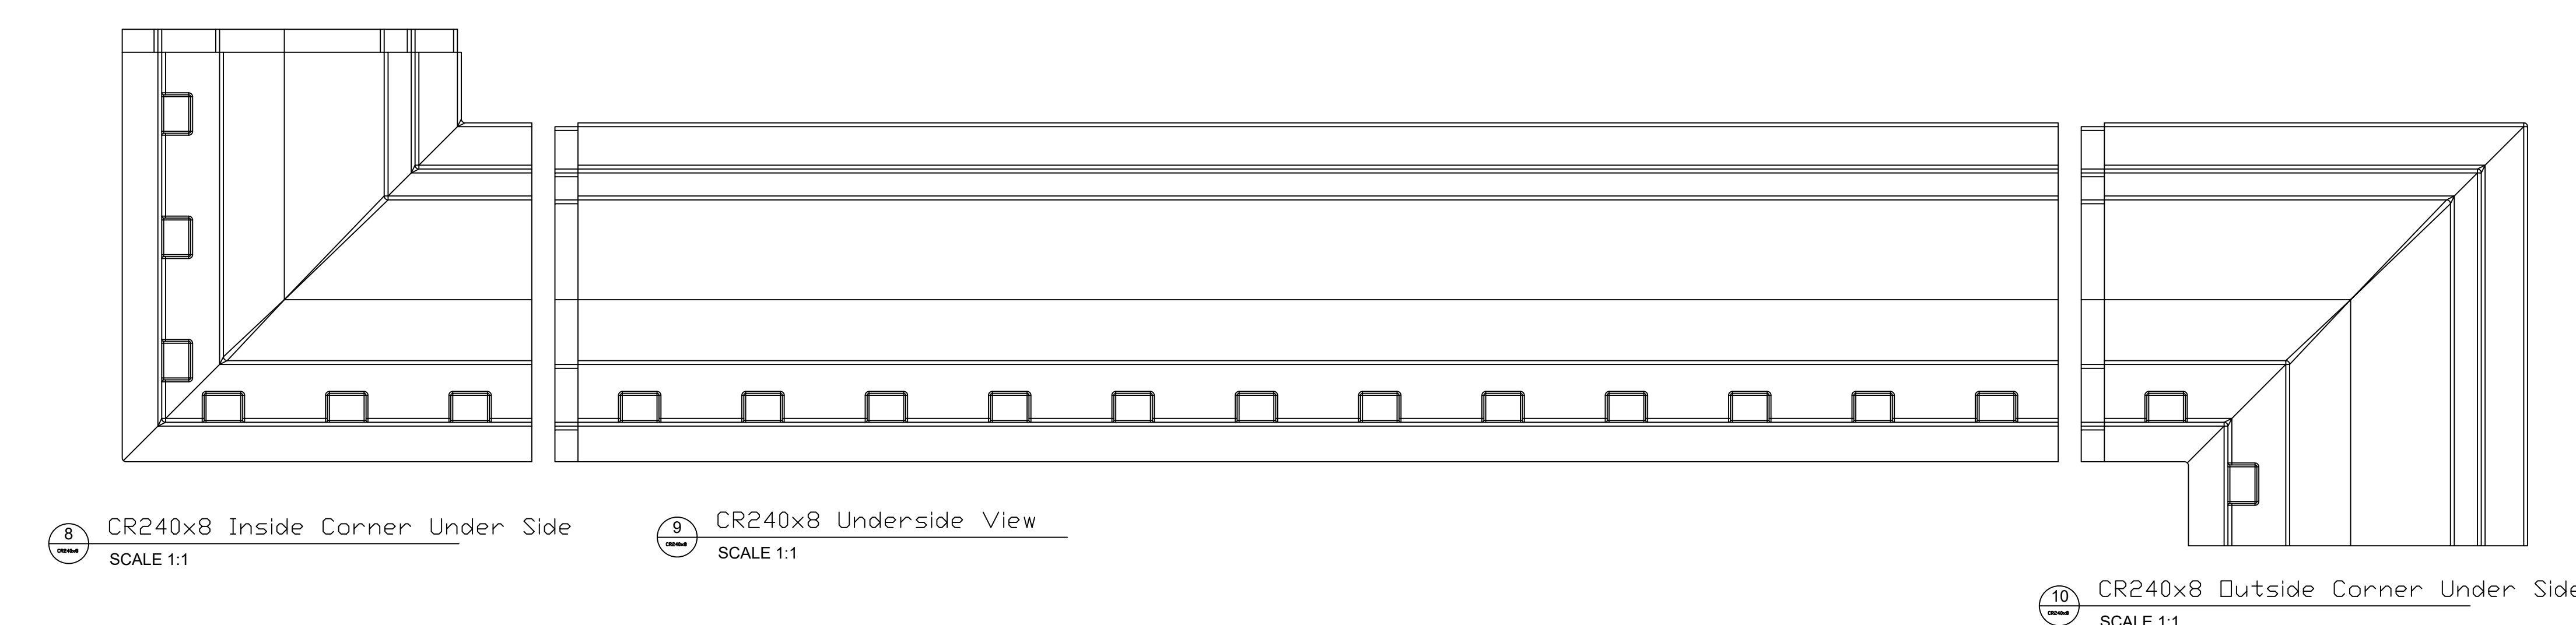

Fiberglass Cornice by: Royal Corinthian
Profile: CR240x8
2'-6" H x 1'-10" P x 96" L

Available in:
Paint Grade (white gel coat finish)
Pre-Finished (colored gel coat)
Stone Finish (textured or smooth)
Granite Finish (smooth granite look)

Manufactured by: Royal Corinthian
T. 888-265-8661
F. 888-344-2937
www.royalcorinthian.com
royalcor@royalcorinthian.com

This is a recommendation. Actual framing to be determined by Engineer.