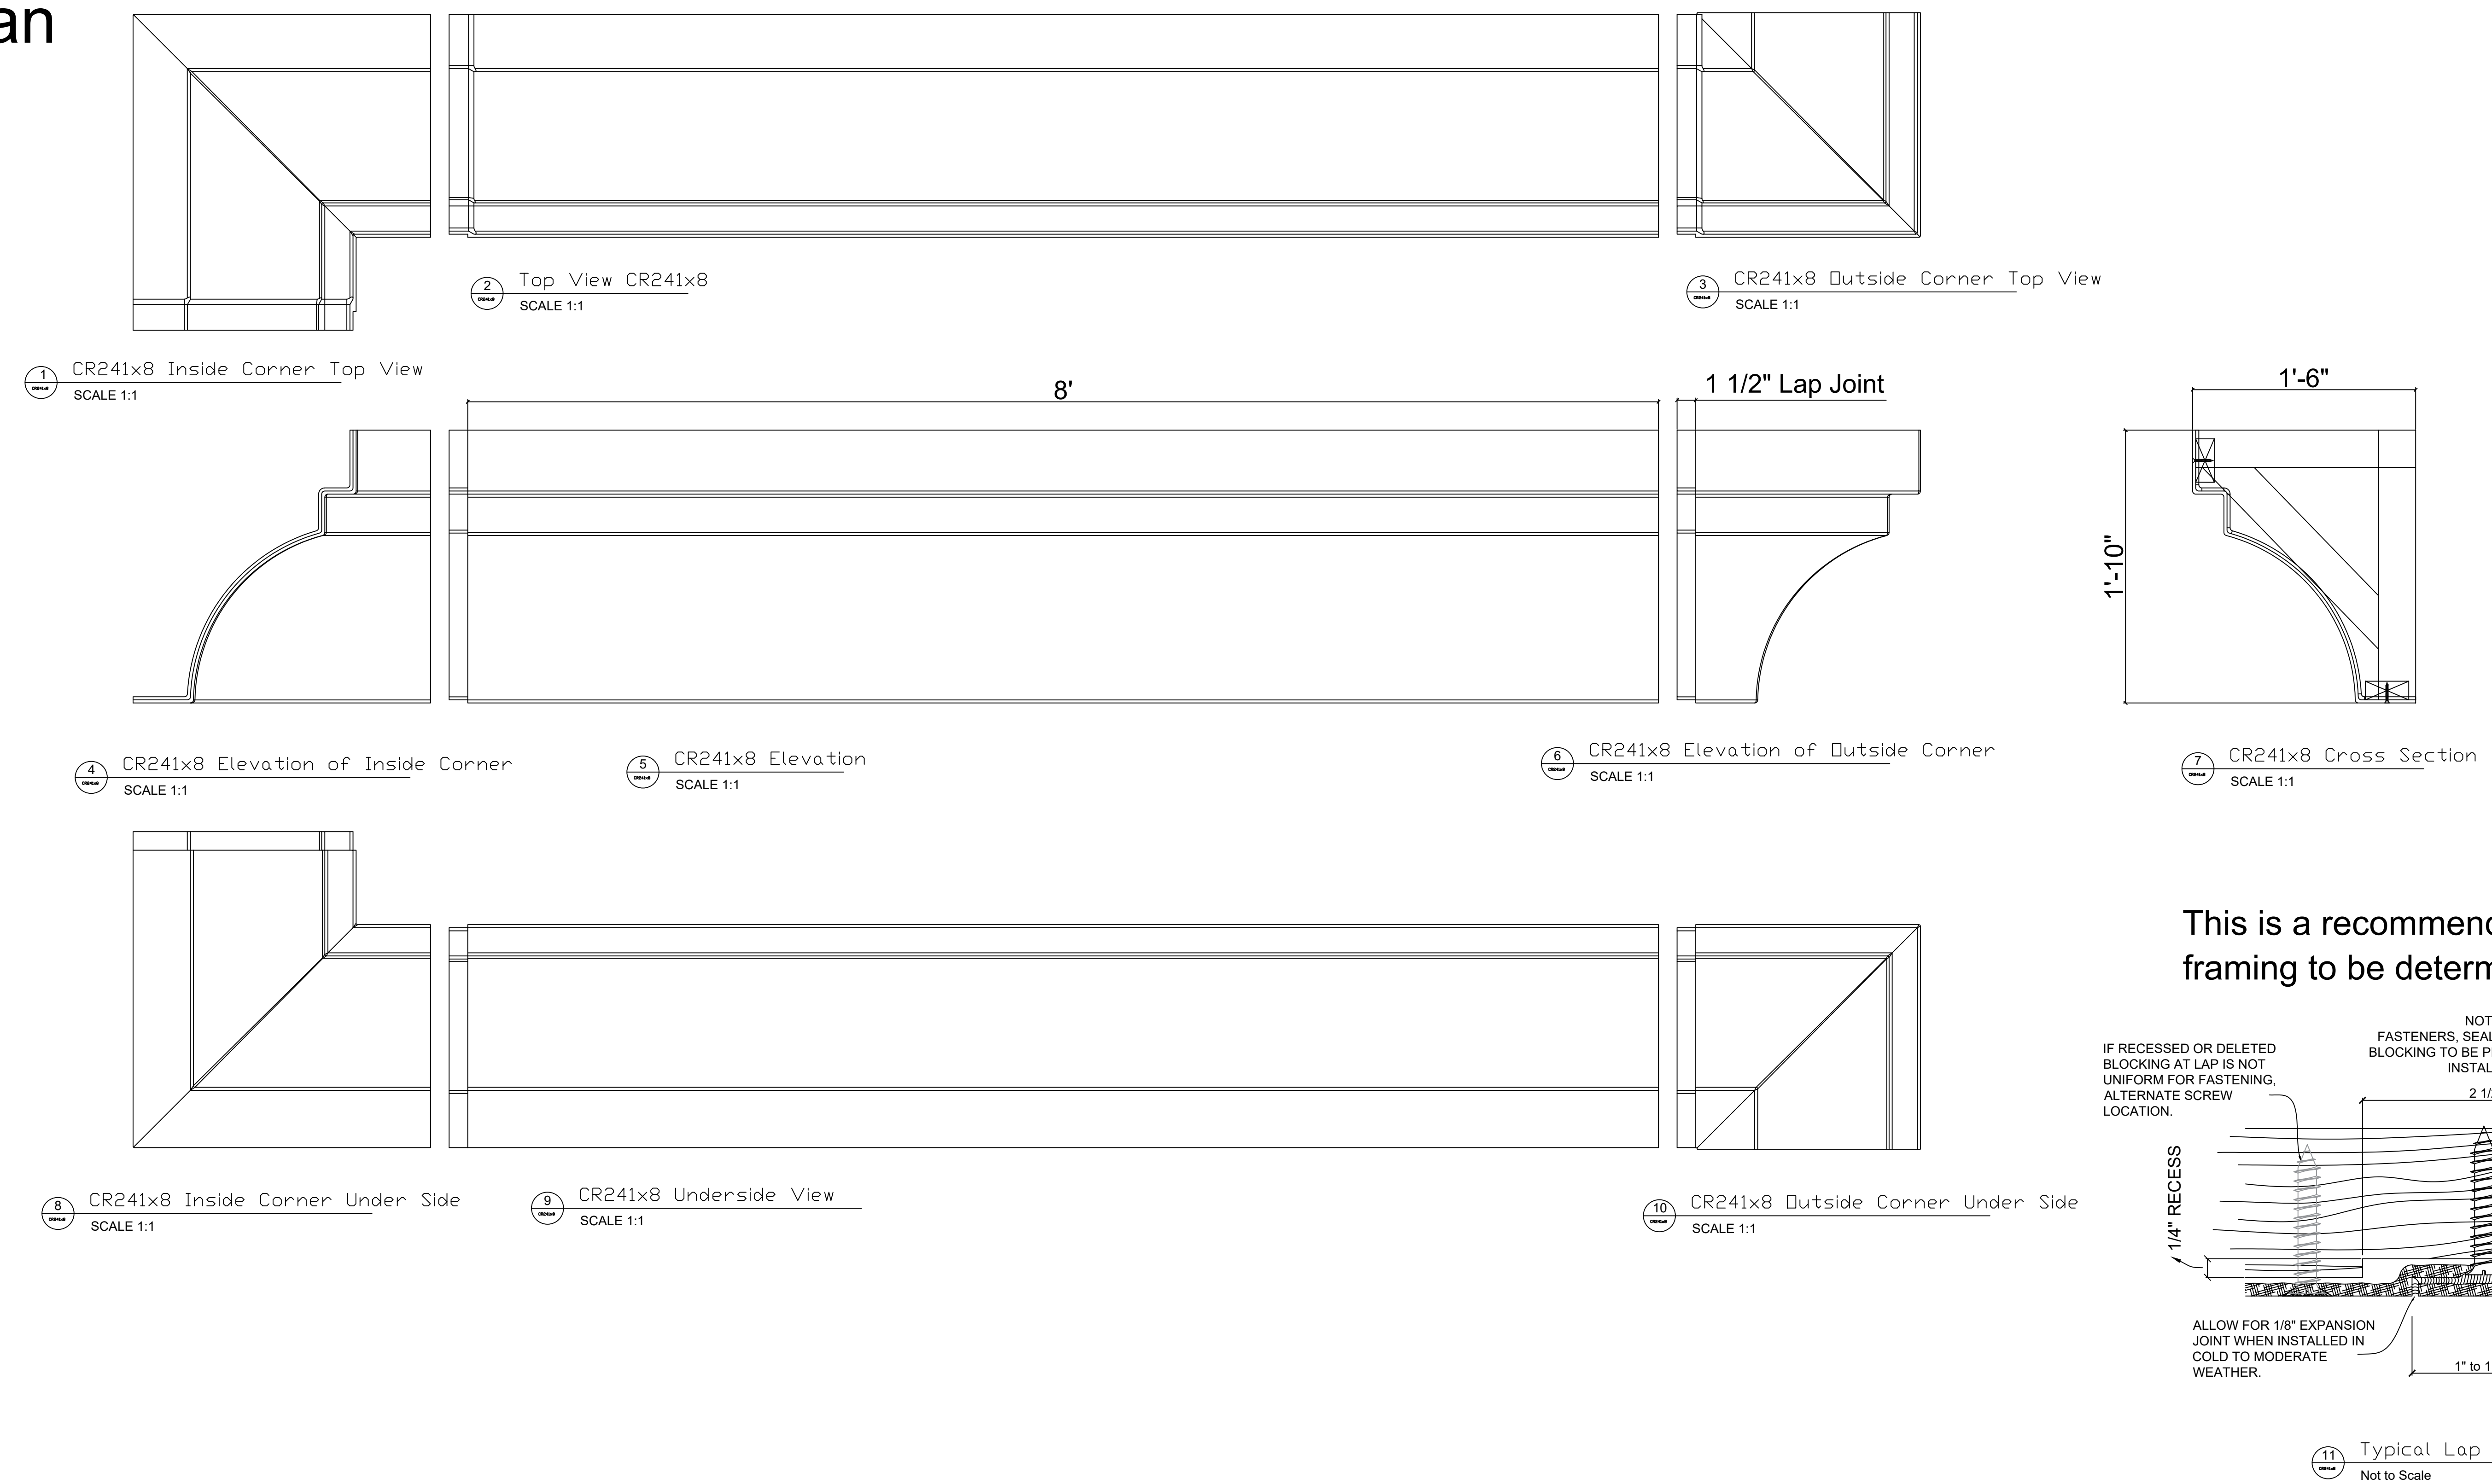

Fiberglass Cornice by: Royal Corinthian
 Profile: CR241x8
 1'-10" H x 1'-6" P x 96" L

Available in:
 Paint Grade (white gel coat finish)
 Pre-Finished (colored gel coat)
 Stone Finish (textured or smooth)
 Granite Finish (smooth granite look)

Manufactured by: Royal Corinthian
 T. 888-265-8661
 F. 888-344-2937
www.royalcorinthian.com
royalcor@royalcorinthian.com

This is a recommendation. Actual framing to be determined by Engineer.