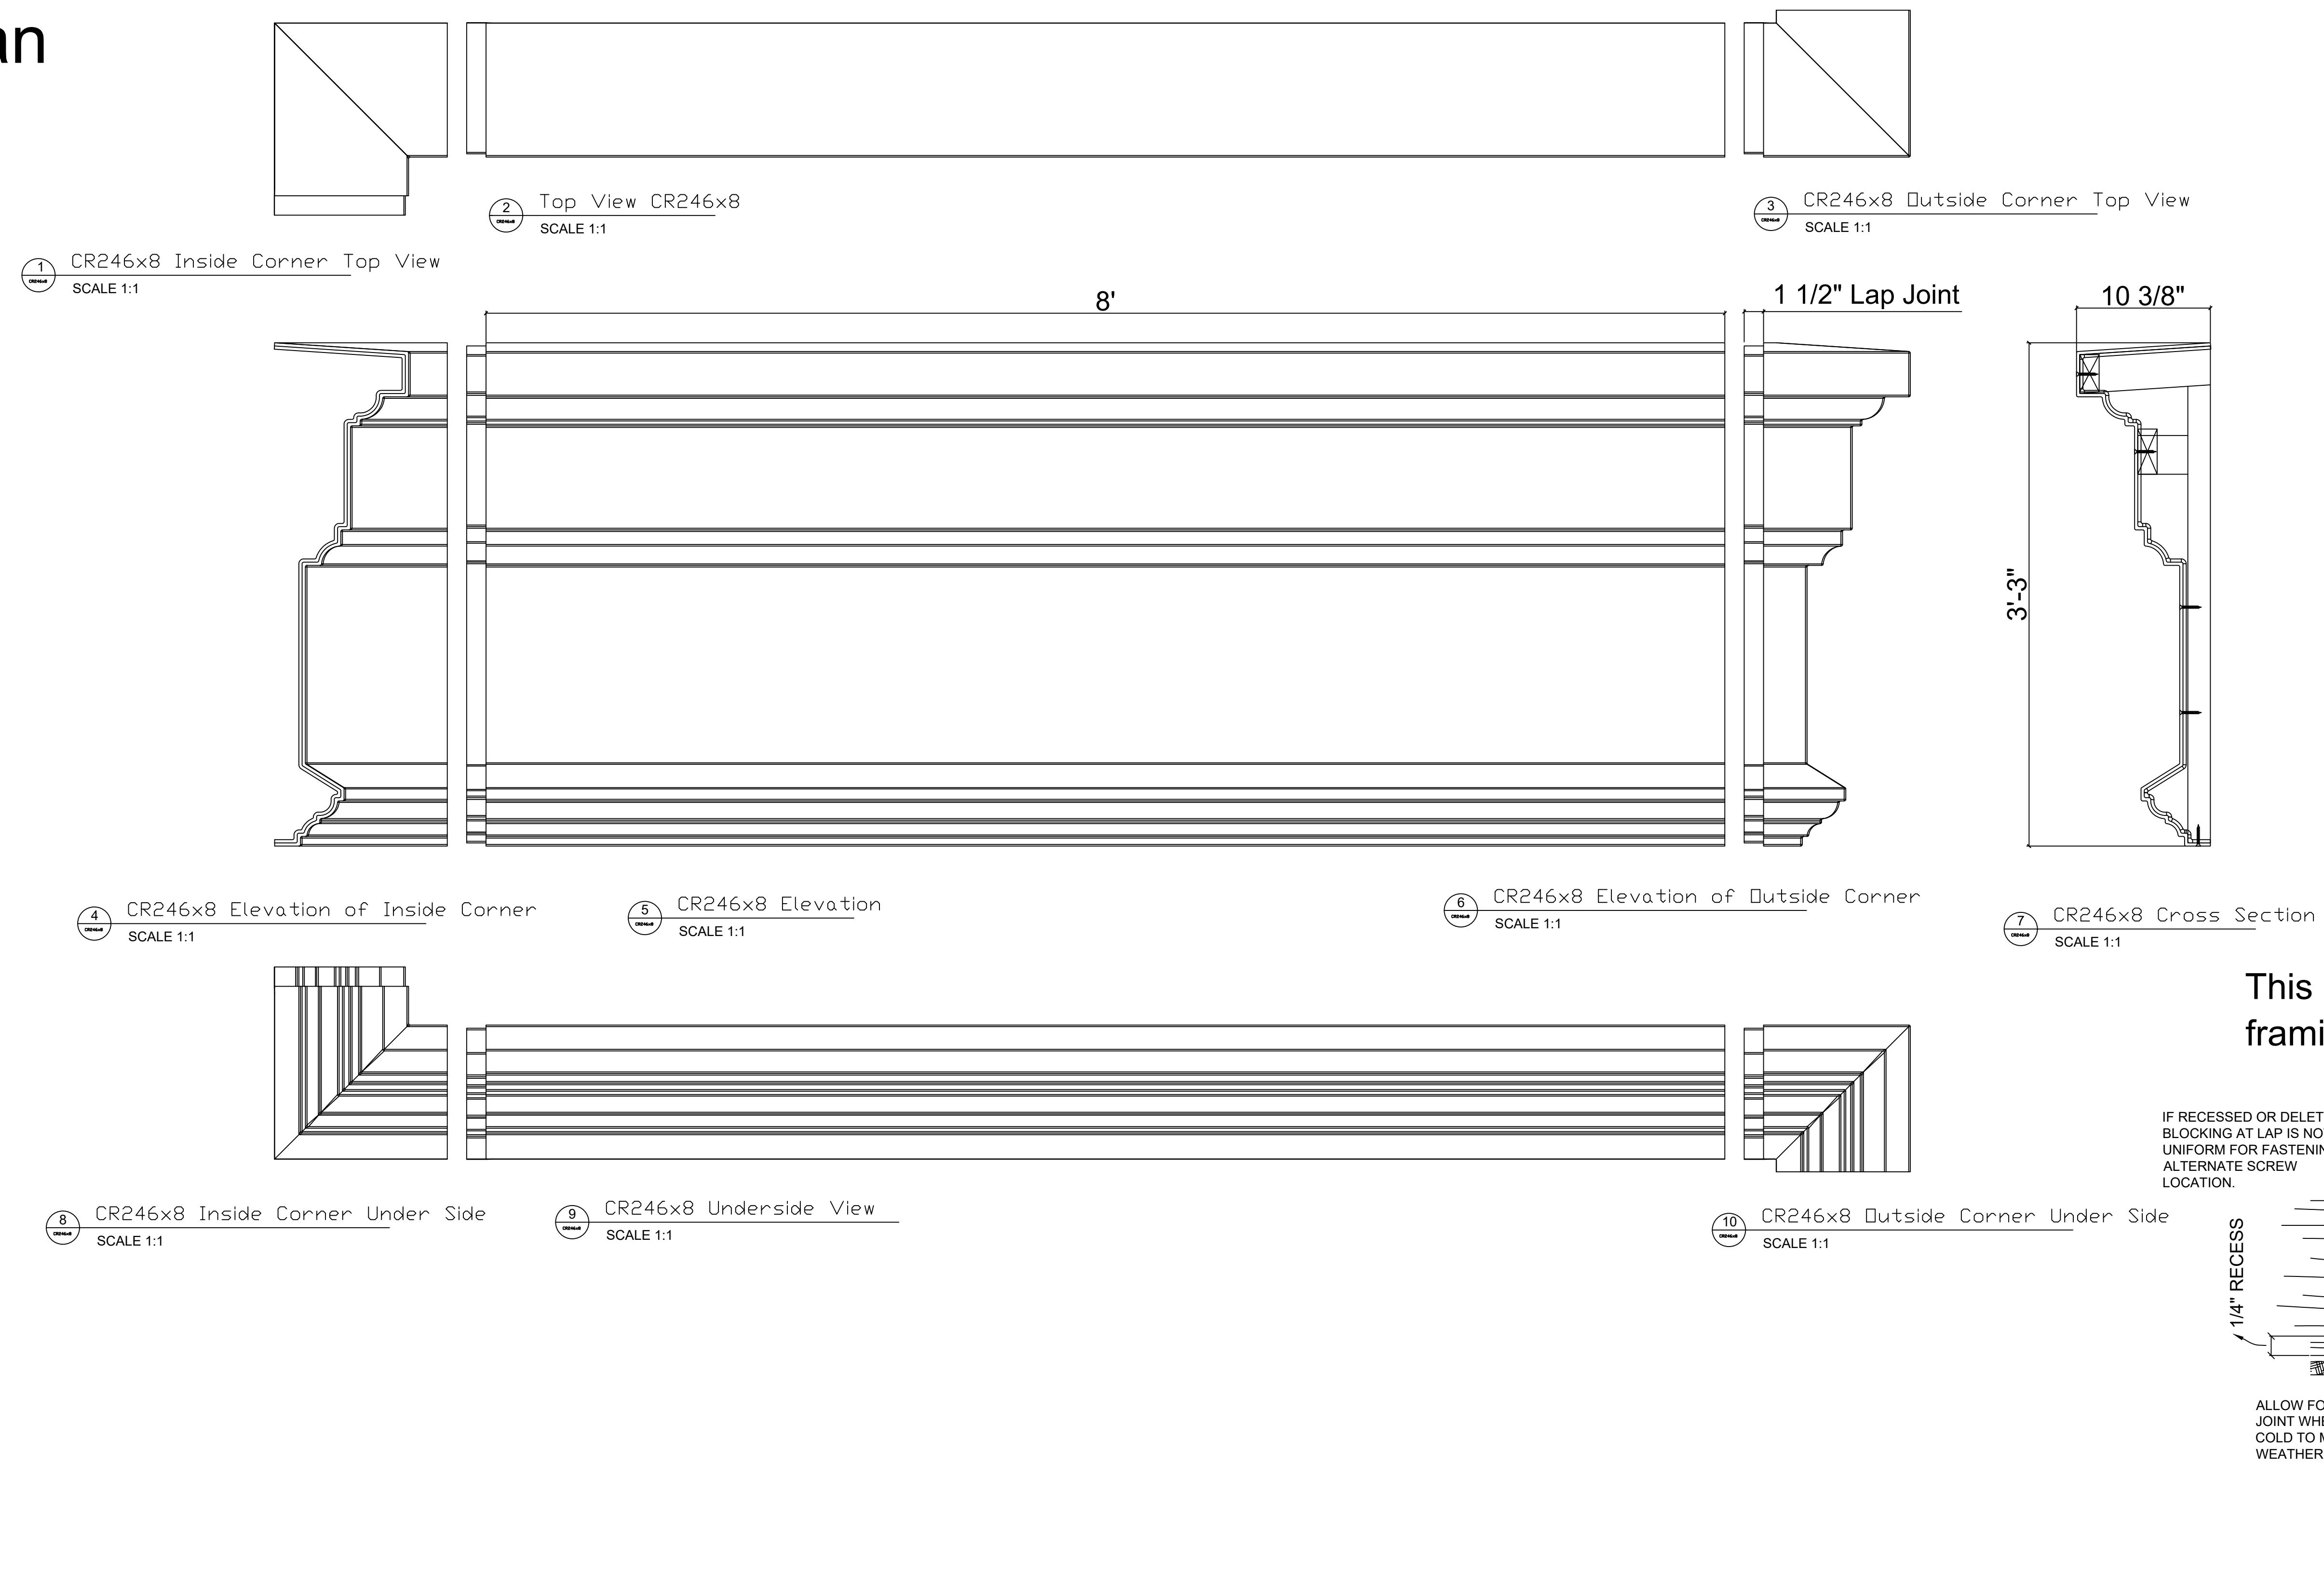

Fiberglass Cornice by: Royal Corinthian
 Profile: CR246x8
 3'-3" H x 10 3/8" P x 96" L

Available in:
 Paint Grade (white gel coat finish)
 Pre-Finished (colored gel coat)
 Stone Finish (textured or smooth)
 Granite Finish (smooth granite look)

Manufactured by: Royal Corinthian
 T. 888-265-8661
 F. 888-344-2937
www.royalcorinthian.com
royalcor@royalcorinthian.com

This is a recommendation. Actual framing to be determined by Engineer.