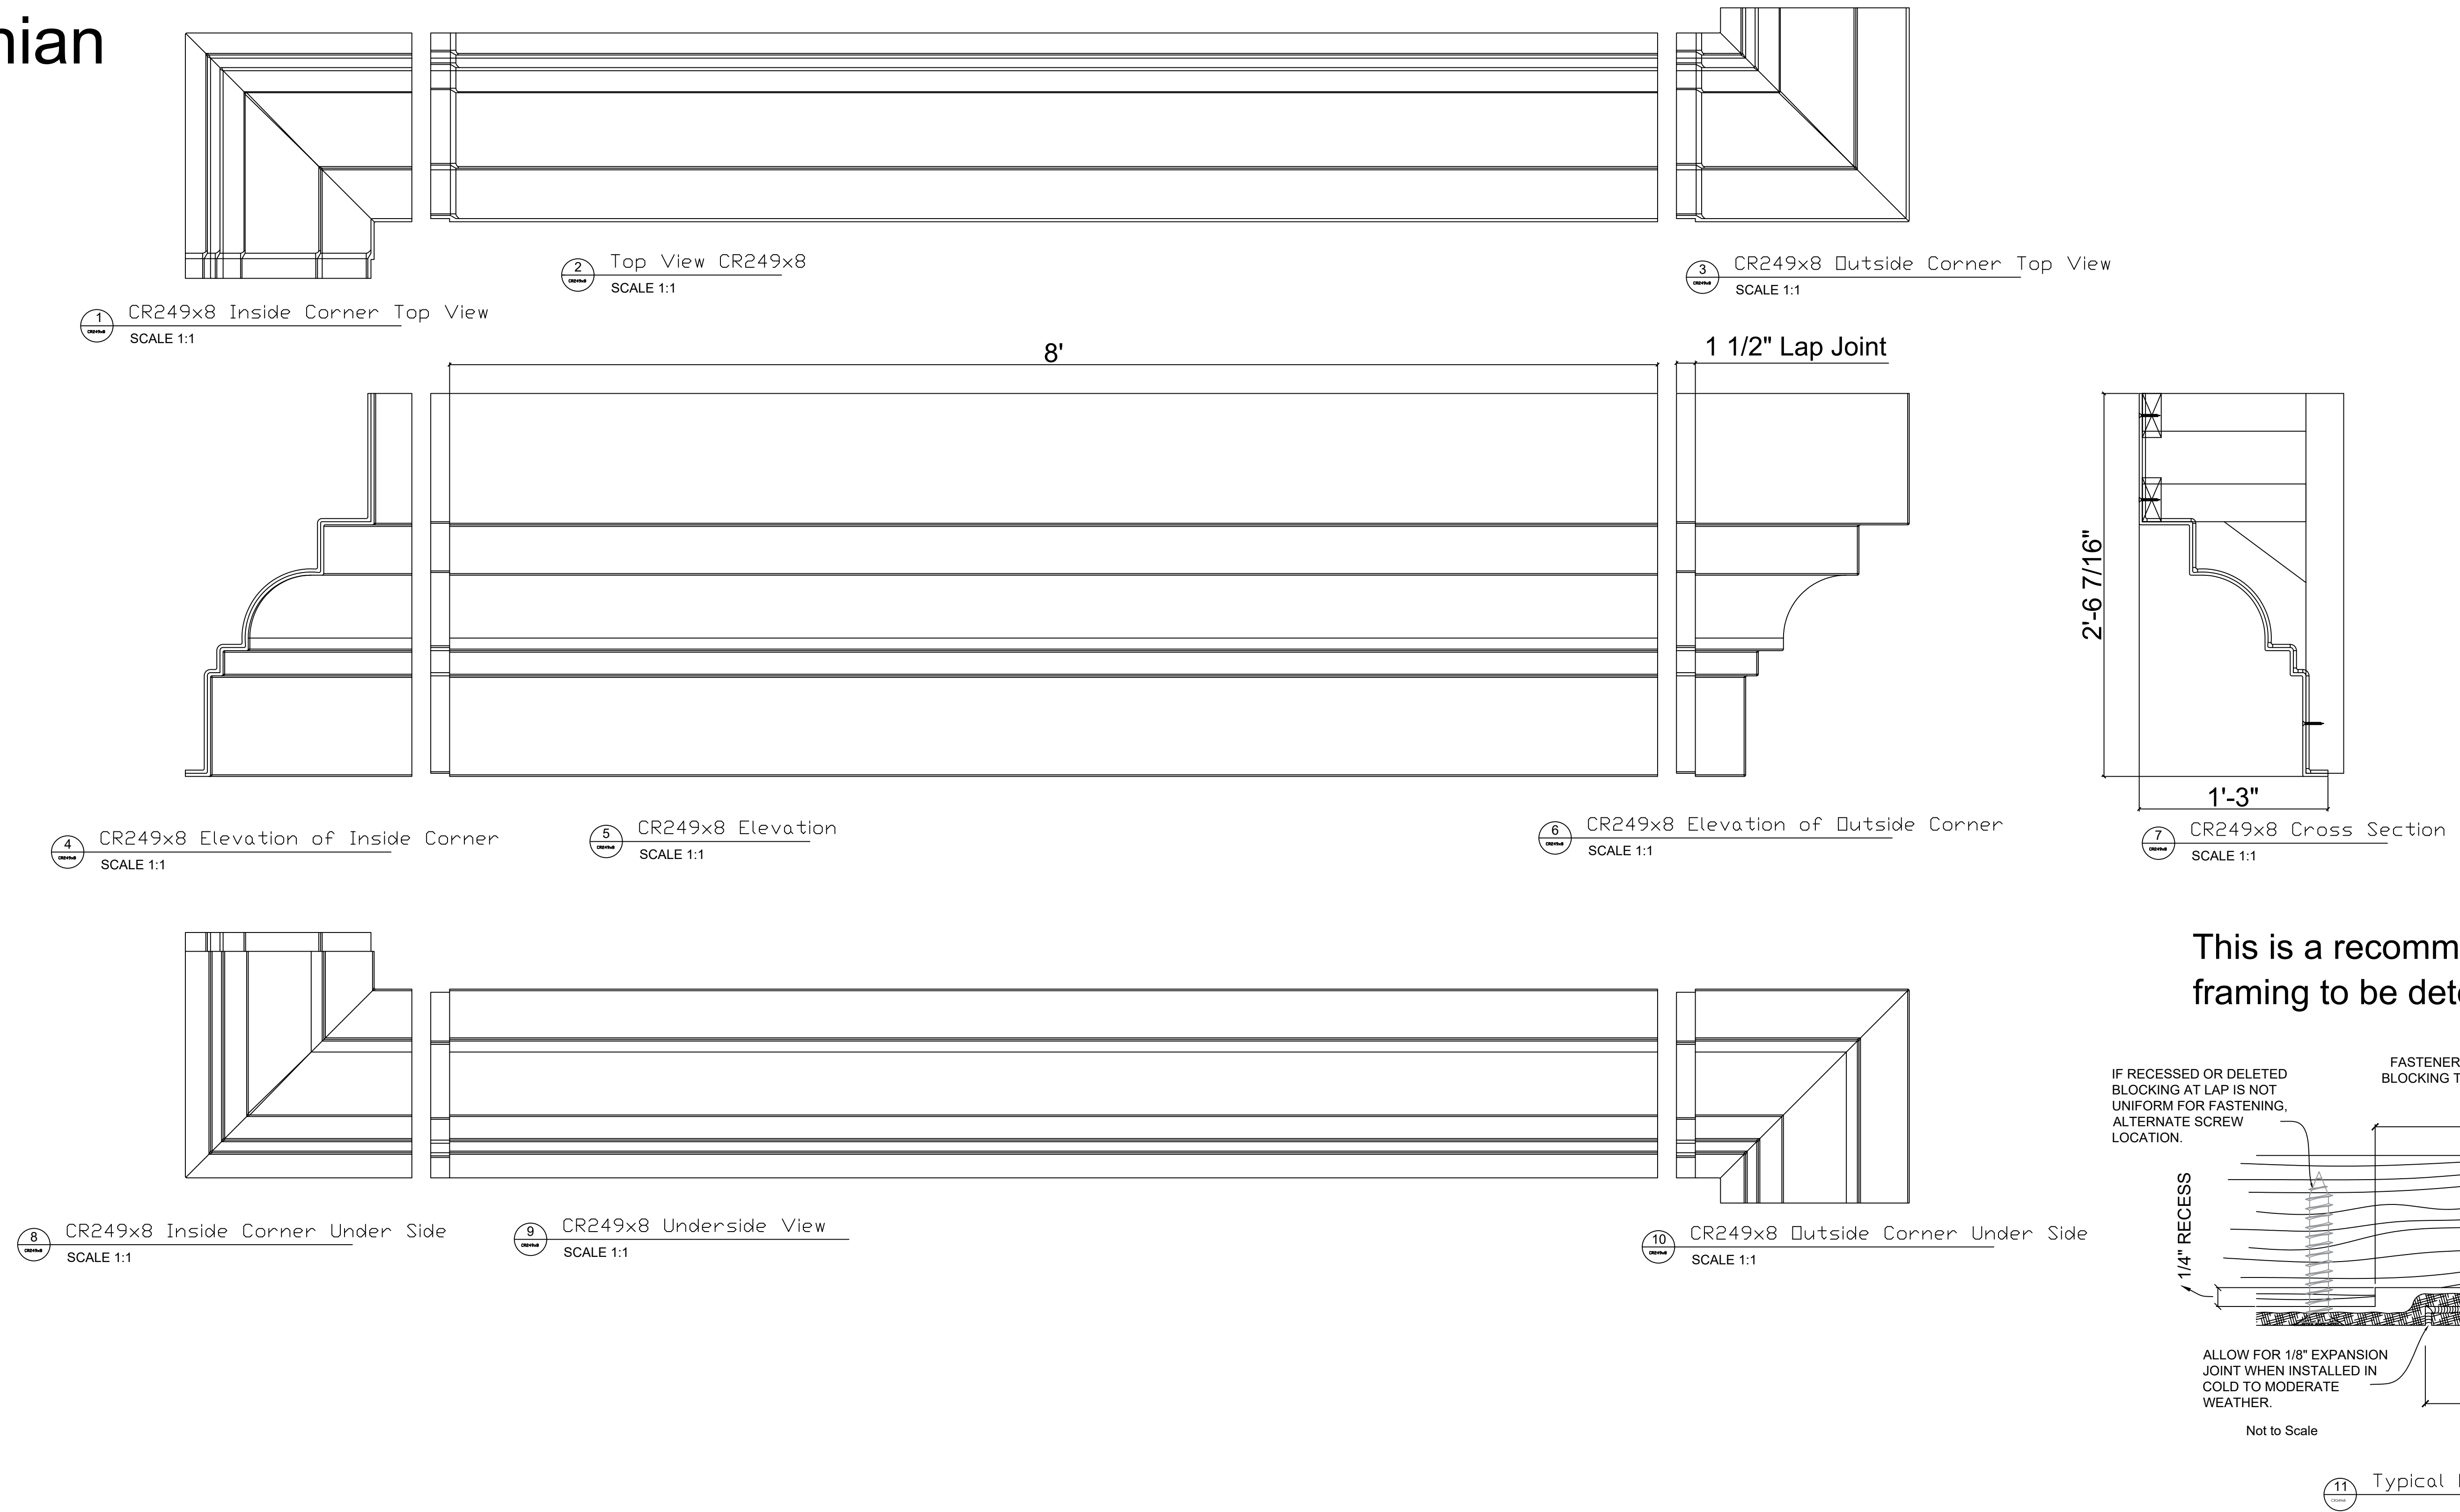

Fiberglass Cornice by: Royal Corinthian
 Profile: CR249x8
 2'-6 7/16" H x 1'-3" P x 96" L

Available in:
 Paint Grade (white gel coat finish)
 Pre-Finished (colored gel coat)
 Stone Finish (textured or smooth)
 Granite Finish (smooth granite look)

Manufactured by: Royal Corinthian
 T. 888-265-8661
 F. 888-344-2937
www.royalcorinthian.com
royalcor@royalcorinthian.com

This is a recommendation. Actual framing to be determined by Engineer.