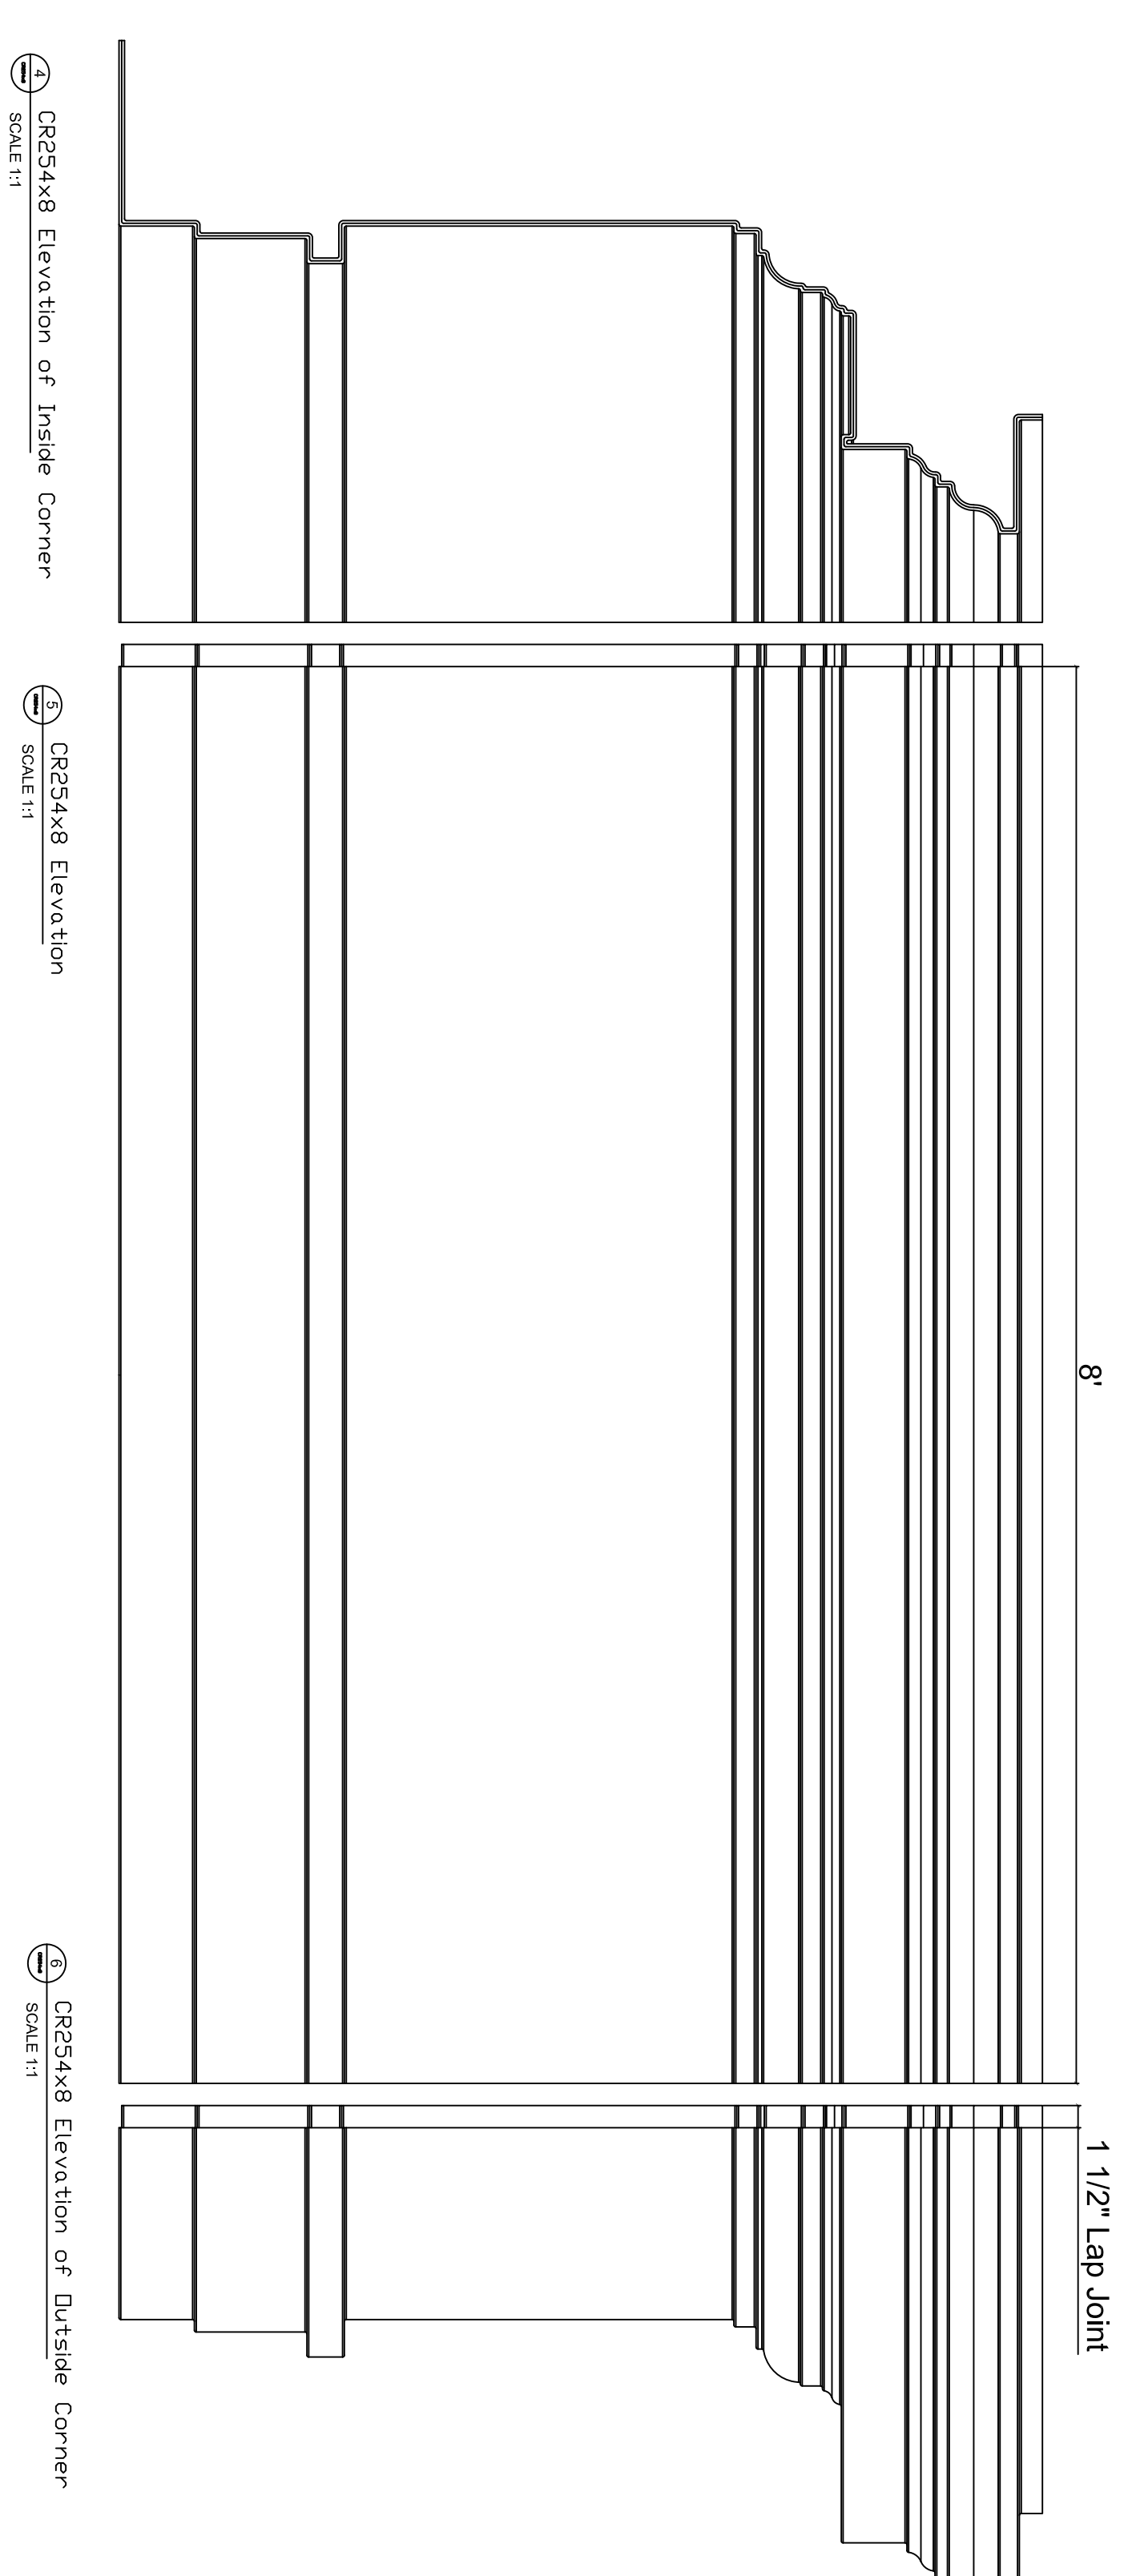

Fiberglass Cornice by: Royal Corinthian
 Profile: CR254x8
 5'-2 9/16" H x 2'-9 7/16" P x 96" L

Available in:

Paint Grade (white gel coat finish)
 Pre-Finished (colored gel coat)
 Stone Finish (textured or smooth)
 Granite Finish (smooth granite look)

Manufactured by: Royal Corinthian
 T. 888-265-8661
 F. 888-344-2937
 www.royalcorinthian.com
 royalcor@royalcorinthian.com

This is a recommendation. Actual framing to be determined by Engineer.