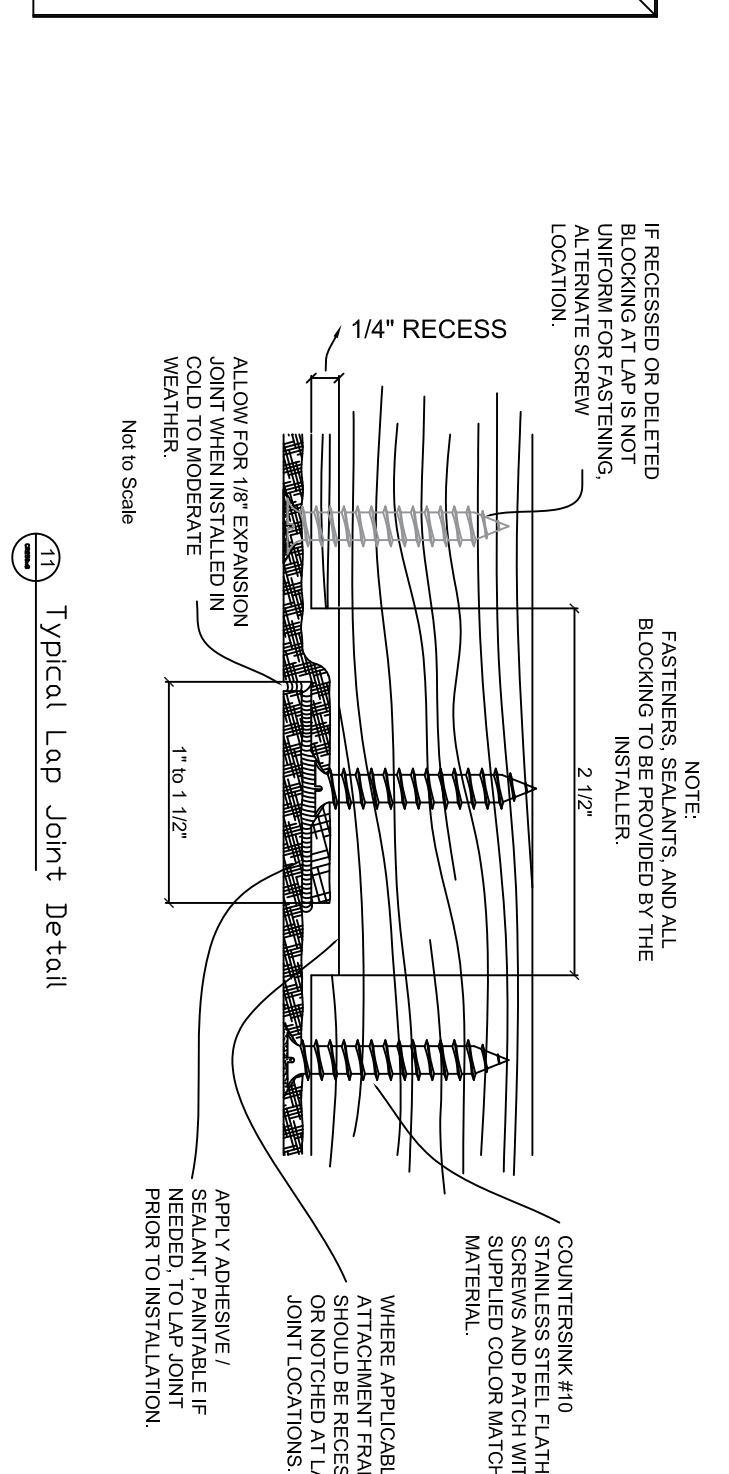

Fiberglass Cornice by: Royal Corinthian
 Profile: CR254x8
 5'-2 9/16" H x 2'-9 7/16" P x 96" L

Available in:

Paint Grade (white gel coat finish)
 Pre-Finished (colored gel coat)
 Stone Finish (textured or smooth)
 Granite Finish (smooth granite look)

Manufactured by: Royal Corinthian
 T. 888-265-8661
 F. 888-344-2937
 www.royalcorinthian.com
 royalcor@royalcorinthian.com

This is a recommendation. Actual framing to be determined by Engineer.