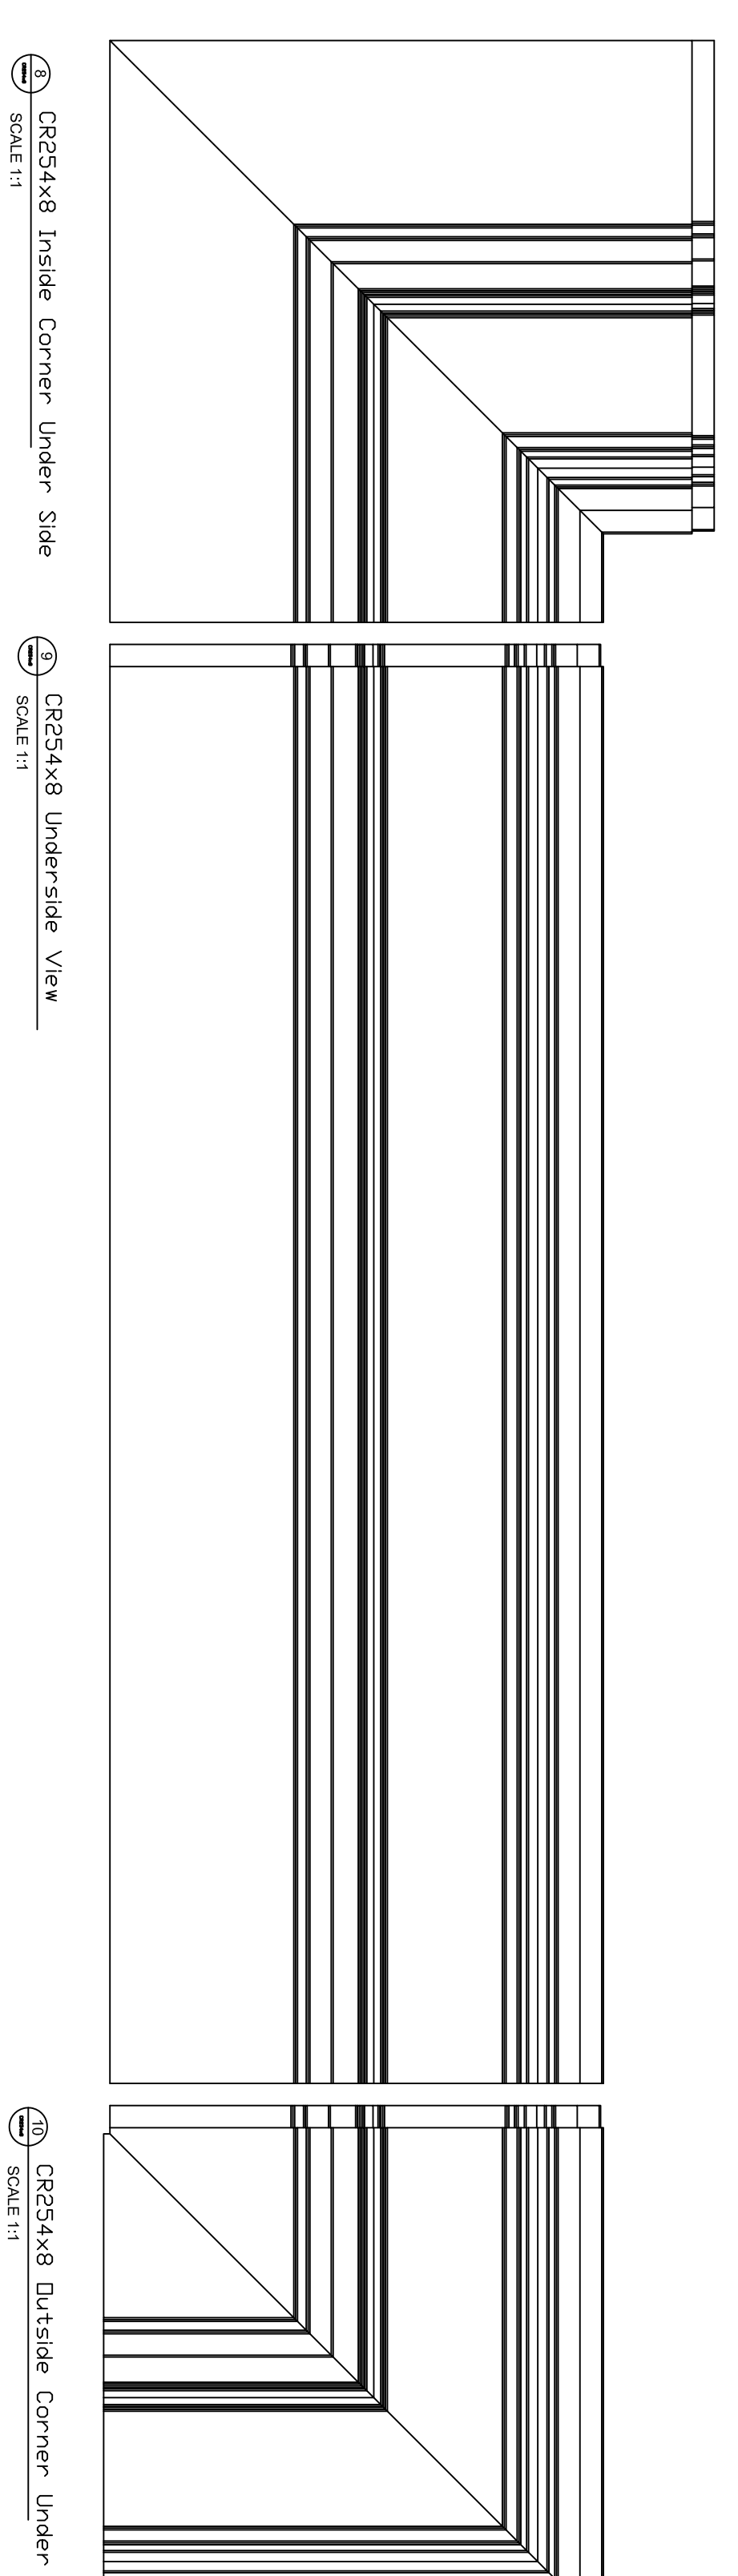

Fiberglass Cornice by: Royal Corinthian
Profile: CR254x8
5'-2 9/16" H x 2'-9 7/16" P x 96" L

Available in:

Paint Grade (white gel coat finish)
Pre-Finished (colored gel coat)
Stone Finish (textured or smooth)
Granite Finish (smooth granite look)

Manufactured by: Royal Corinthian
T. 888-265-8661
F. 888-344-2937
www.royalcorinthian.com
royalcor@royalcorinthian.com

This is a recommendation. Actual framing to be determined by Engineer.