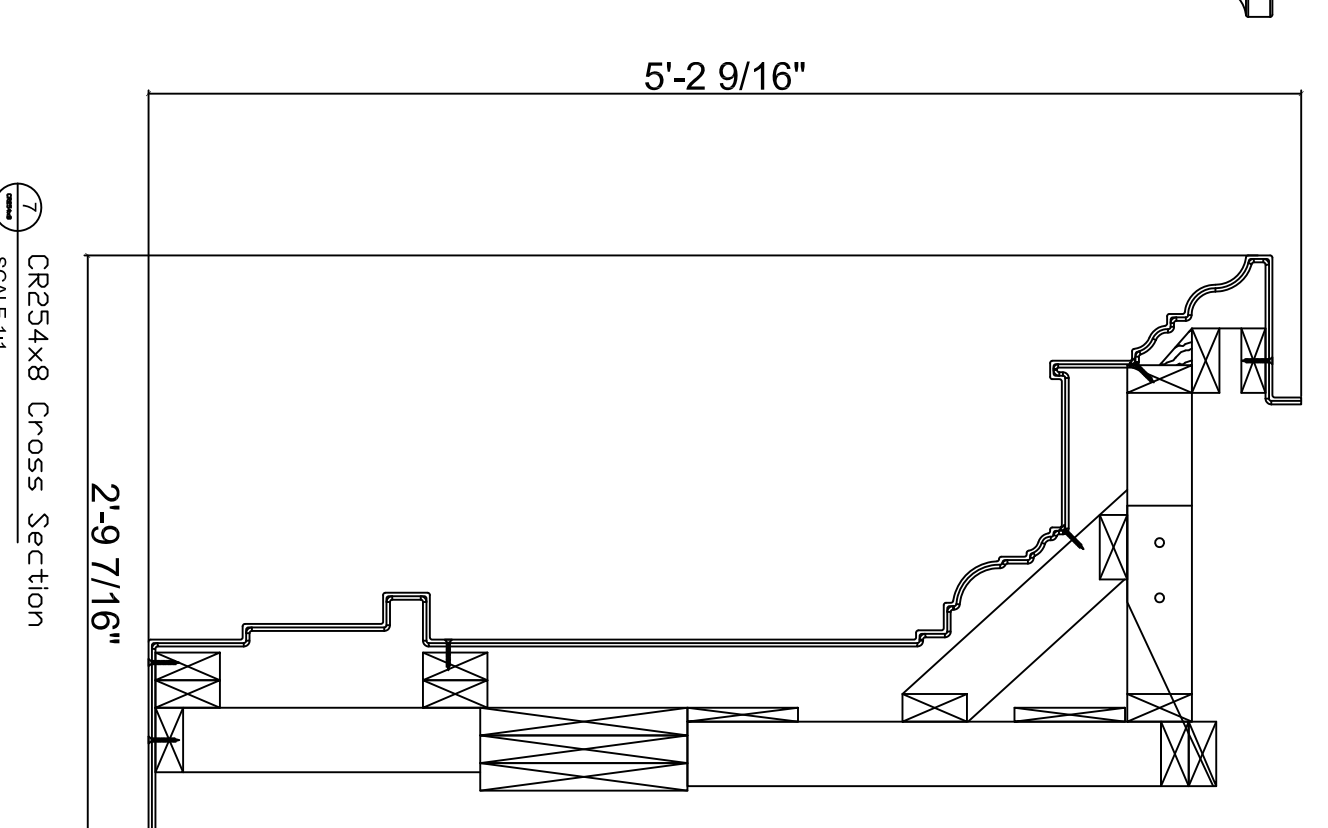

Fiberglass Cornice by: Royal Corinthian
Profile: CR254x8
5'-2 9/16" H x 2'-9 7/16" P x 96" L

Available in:

Paint Grade (white gel coat finish)
Pre-Finished (colored gel coat)
Stone Finish (textured or smooth)
Granite Finish (smooth granite look)

Manufactured by: Royal Corinthian
T. 888-265-8661
F. 888-344-2937
www.royalcorinthian.com
royalcor@royalcorinthian.com

This is a recommendation. Actual framing to be determined by Engineer.