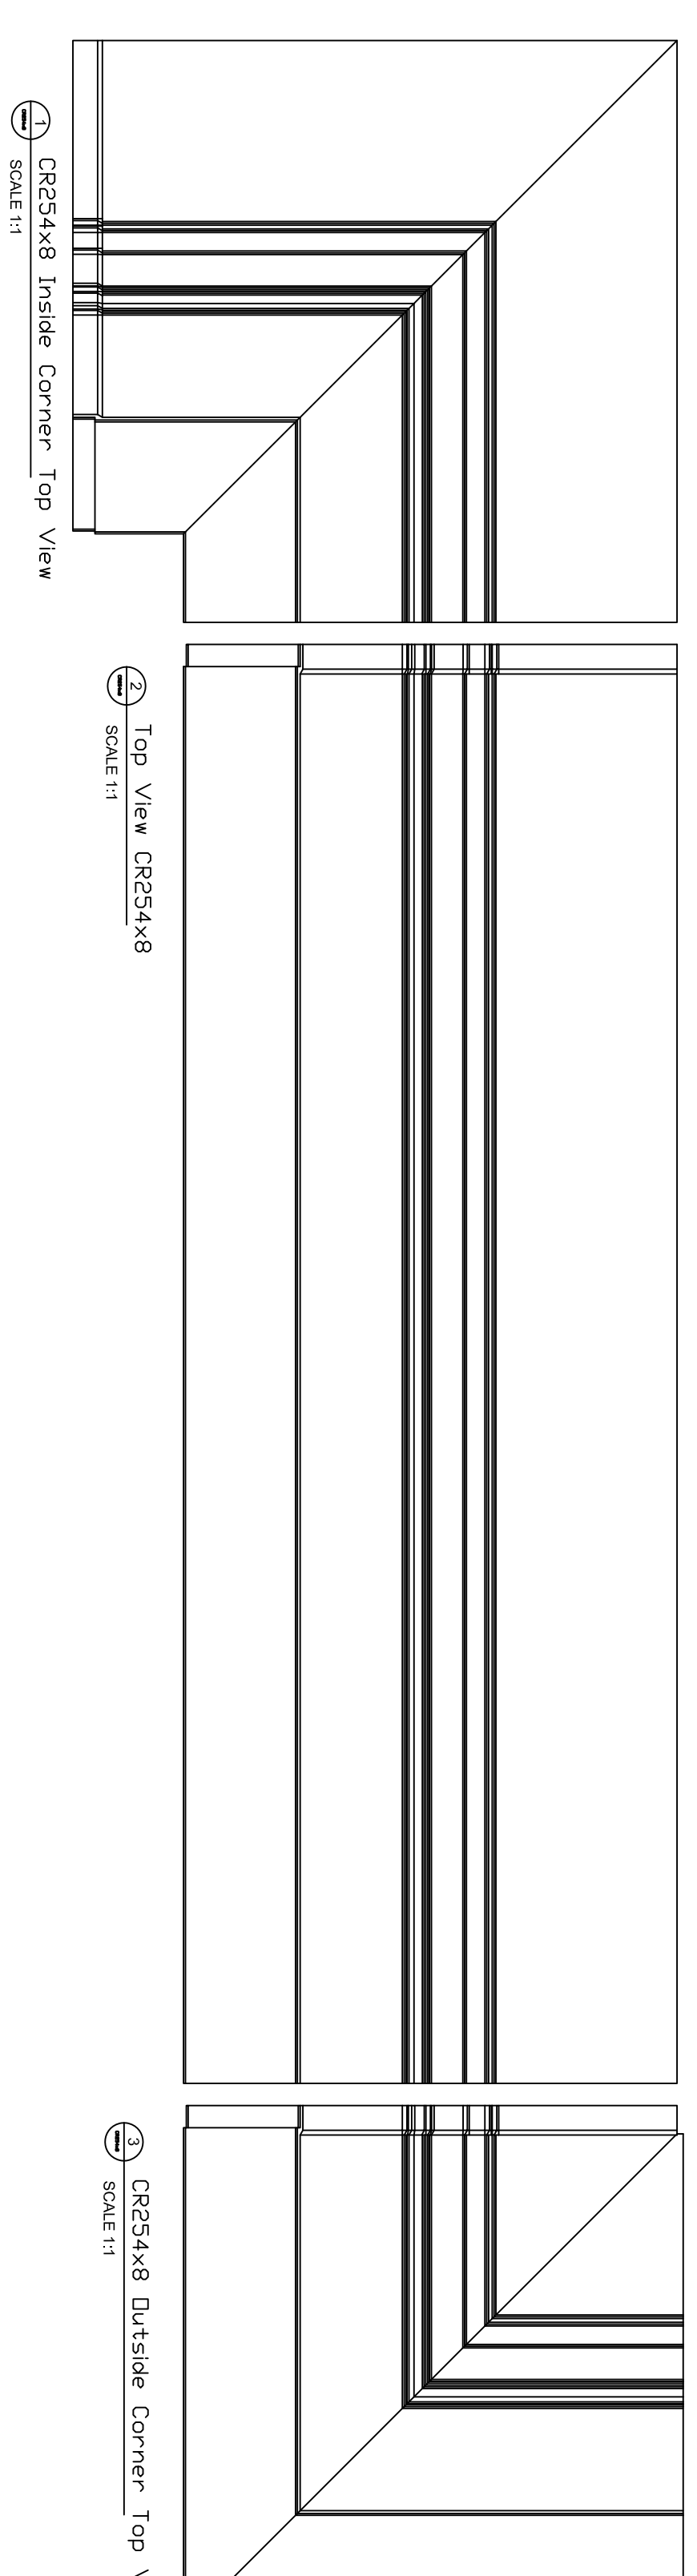

Fiberglass Cornice by: Royal Corinthian
Profile: CR254x8
5'-2 9/16" H x 2'-9 7/16" P x 96" L

Available in:

Paint Grade (white gel coat finish)
Pre-Finished (colored gel coat)
Stone Finish (textured or smooth)
Granite Finish (smooth granite look)

Manufactured by: Royal Corinthian
T. 888-265-8661
F. 888-344-2937
www.royalcorinthian.com
royalcor@royalcorinthian.com

This is a recommendation. Actual framing to be determined by Engineer.