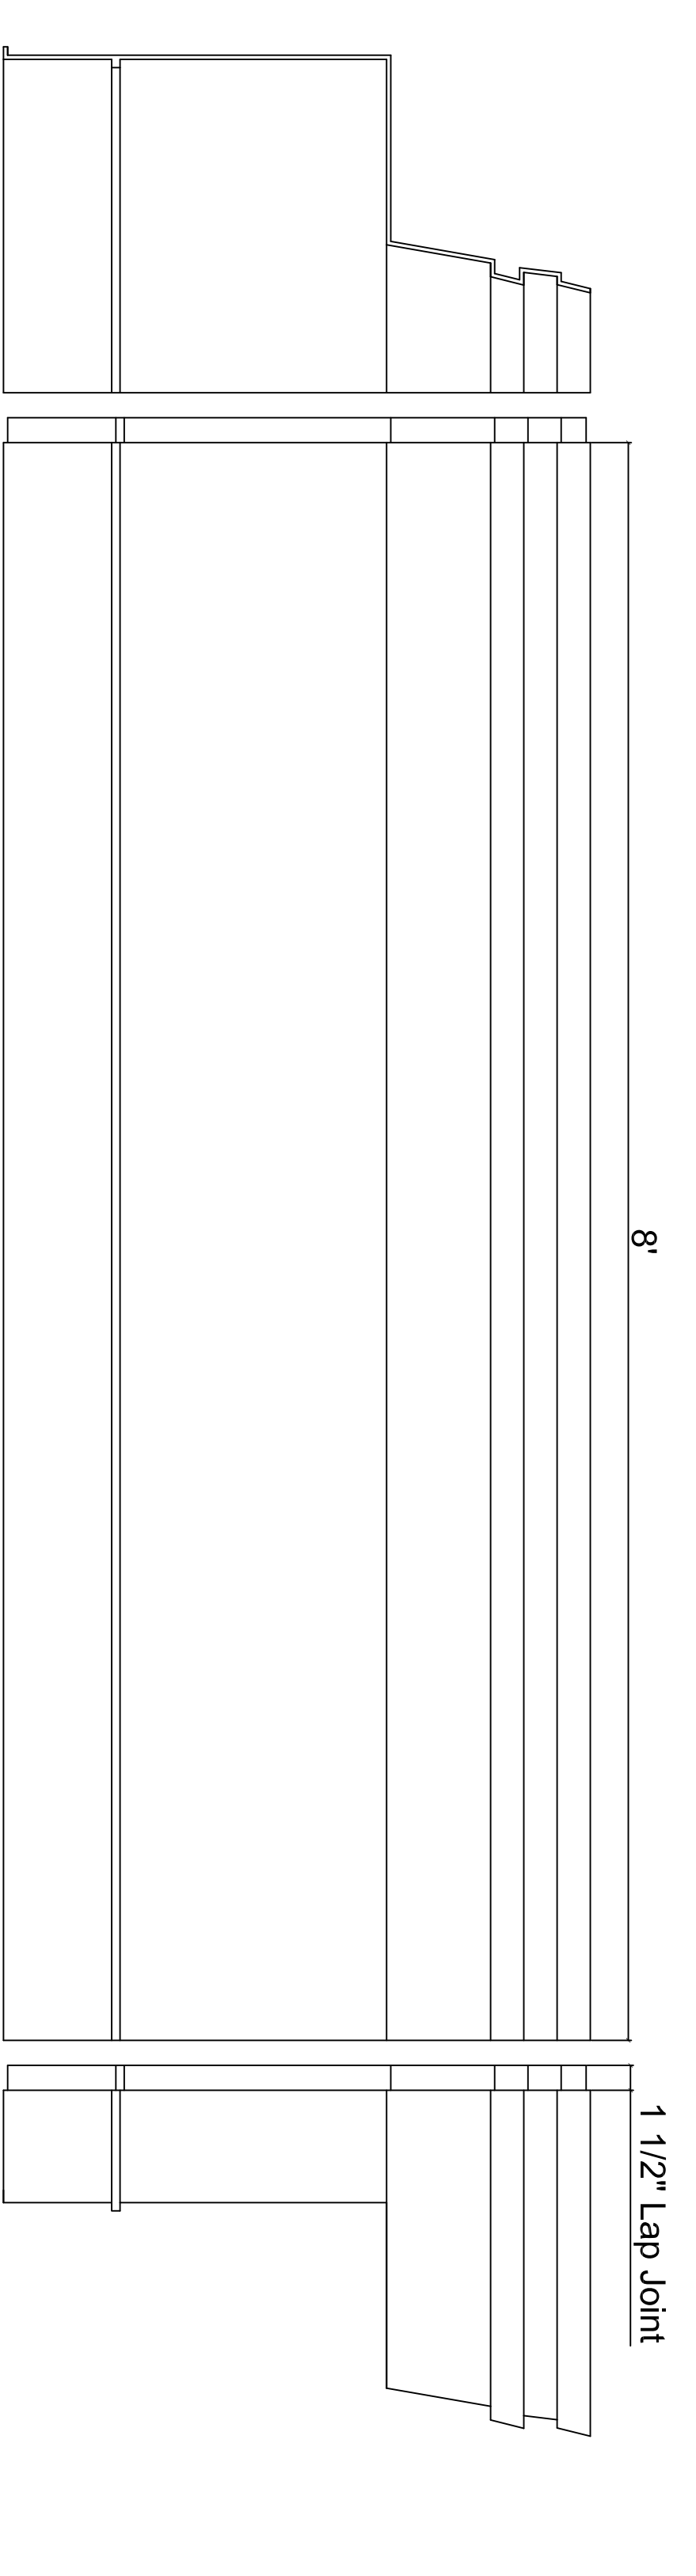

Fiberglass Cornice by: Royal Corinthian  
 Profile: CR269x8  
 2'-11 1/4" H x 1'-2 13/16" P x 96" L

Available in:

Paint Grade (white gel coat finish)  
 Pre-Finished (colored gel coat)  
 Stone Finish (textured or smooth)  
 Granite Finish (smooth granite look)

Manufactured by: Royal Corinthian  
 T. 888-265-8661  
 F. 888-344-2937  
 www.royalcorinthian.com  
 royalcor@royalcorinthian.com

This is a recommendation. Actual framing to be determined by Engineer.