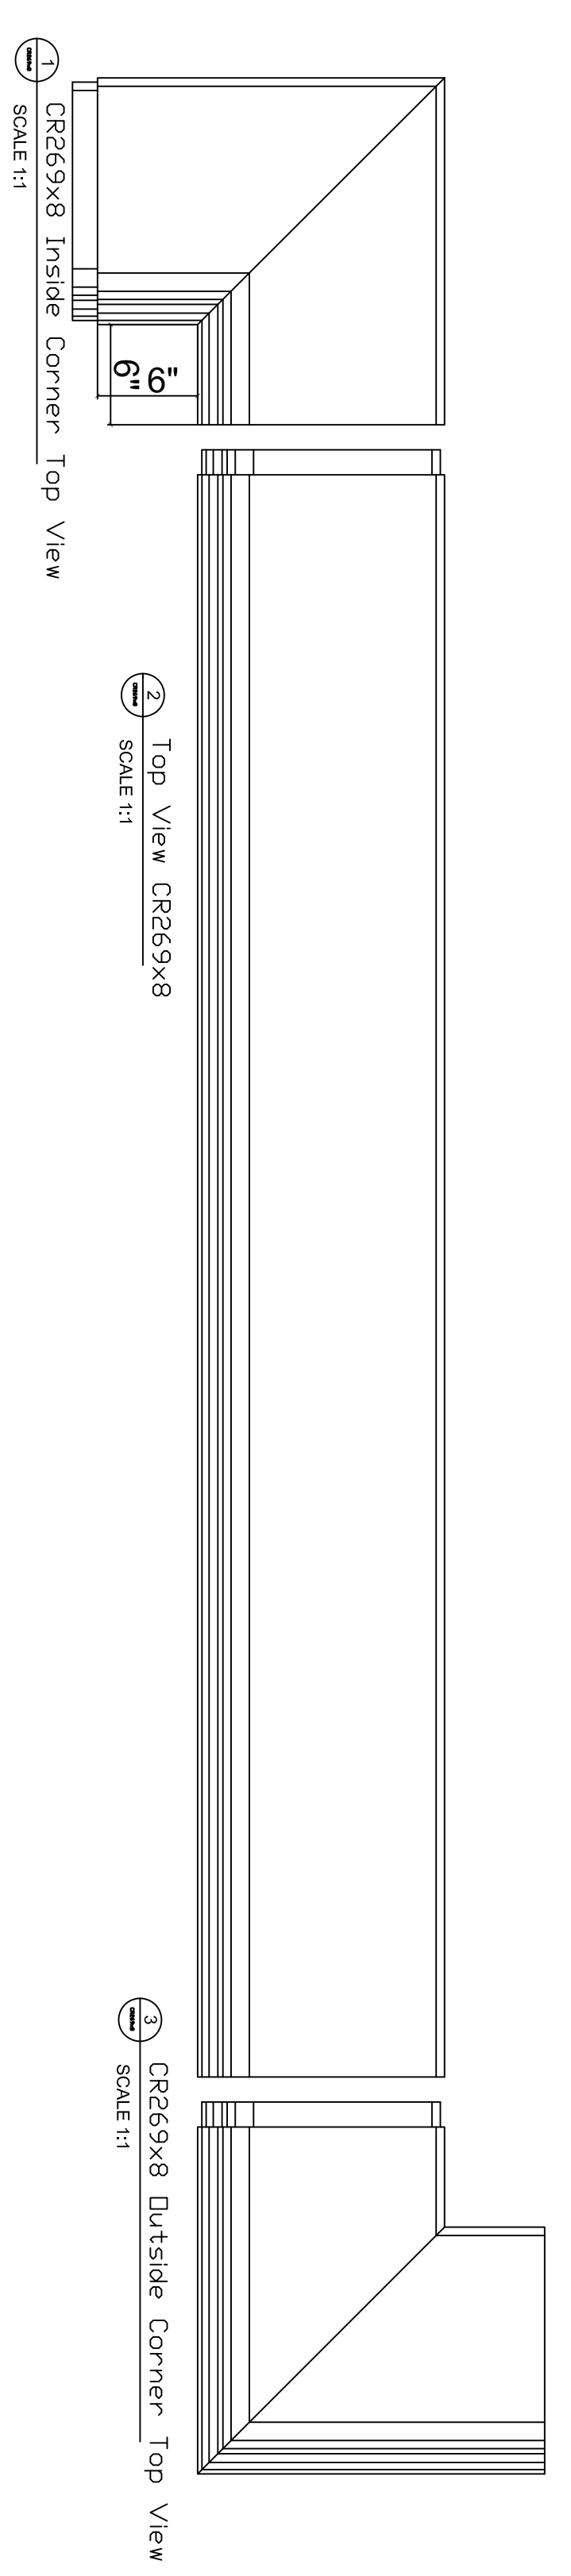

Fiberglass Cornice by: Royal Corinthian  
 Profile: CR269x8  
 2'-11 1/4" H x 1'-2 13/16" P x 96" L

Available in:

Paint Grade (white gel coat finish)  
 Pre-Finished (colored gel coat)  
 Stone Finish (textured or smooth)  
 Granite Finish (smooth granite look)

Manufactured by: Royal Corinthian  
 T. 888-265-8661  
 F. 888-344-2937  
 www.royalcorinthian.com  
 royalcor@royalcorinthian.com

This is a recommendation. Actual framing to be determined by Engineer.