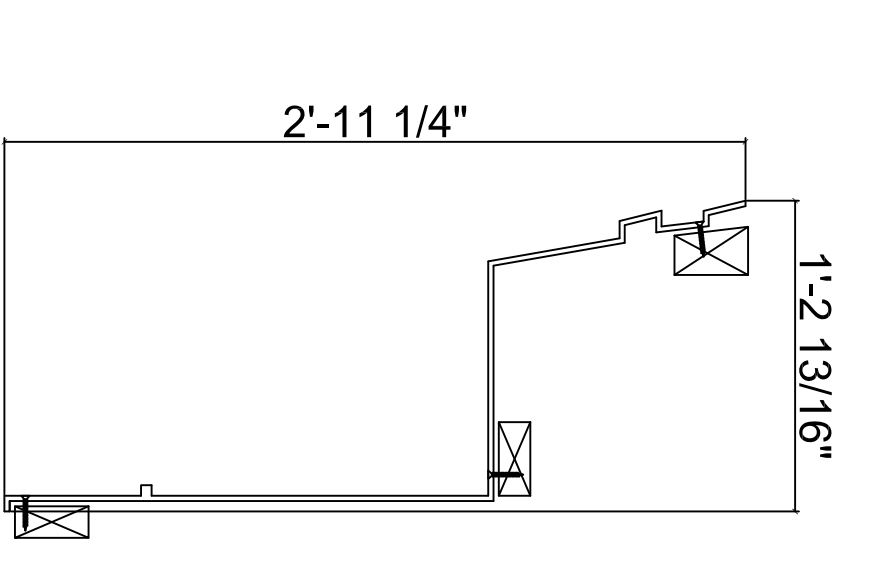

Fiberglass Cornice by: Royal Corinthian
Profile: CR269x8
2'-11 1/4" H x 1'-2 13/16" P x 96" L

Available in:

Paint Grade (white gel coat finish)
Pre-Finished (colored gel coat)
Stone Finish (textured or smooth)
Granite Finish (smooth granite look)

Manufactured by: Royal Corinthian
T. 888-265-8661
F. 888-344-2937
www.royalcorinthian.com
royalcor@royalcorinthian.com