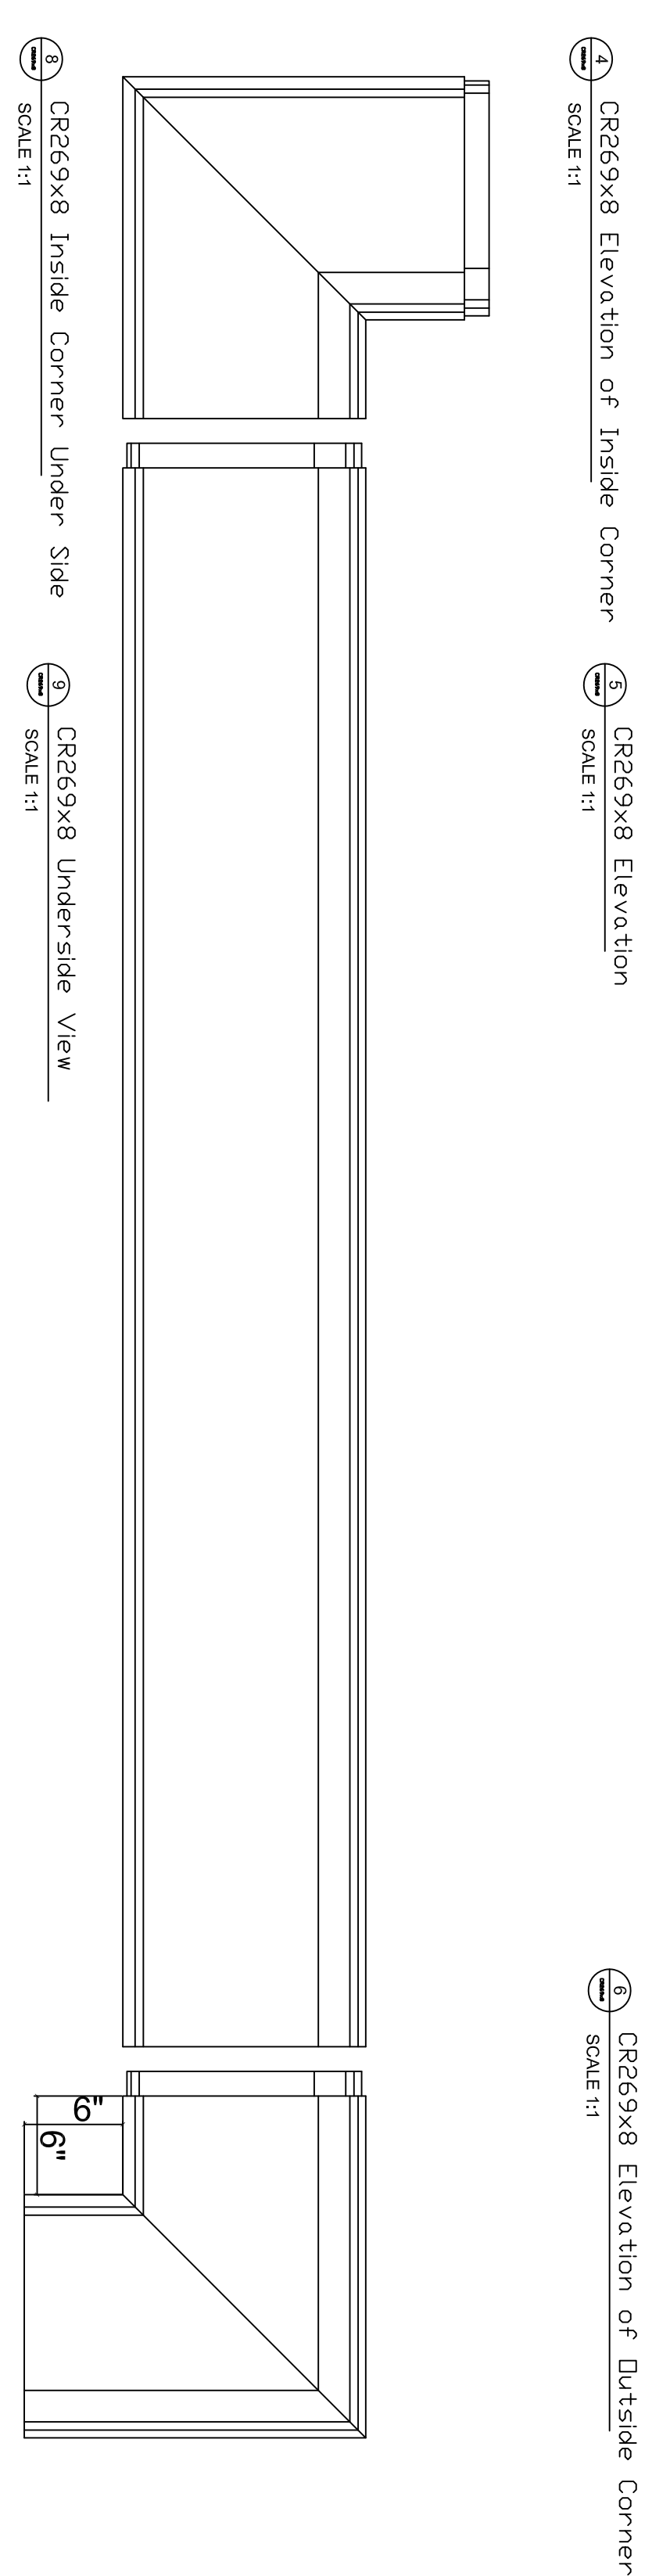

Fiberglass Cornice by: Royal Corinthian
Profile: CR269x8
2'-11 1/4" H x 1'-2 13/16" P x 96" L

Available in:

Paint Grade (white gel coat finish)
Pre-Finished (colored gel coat)
Stone Finish (textured or smooth)
Granite Finish (smooth granite look)

Manufactured by: Royal Corinthian
T. 888-265-8661
F. 888-344-2937
www.royalcorinthian.com
royalcor@royalcorinthian.com